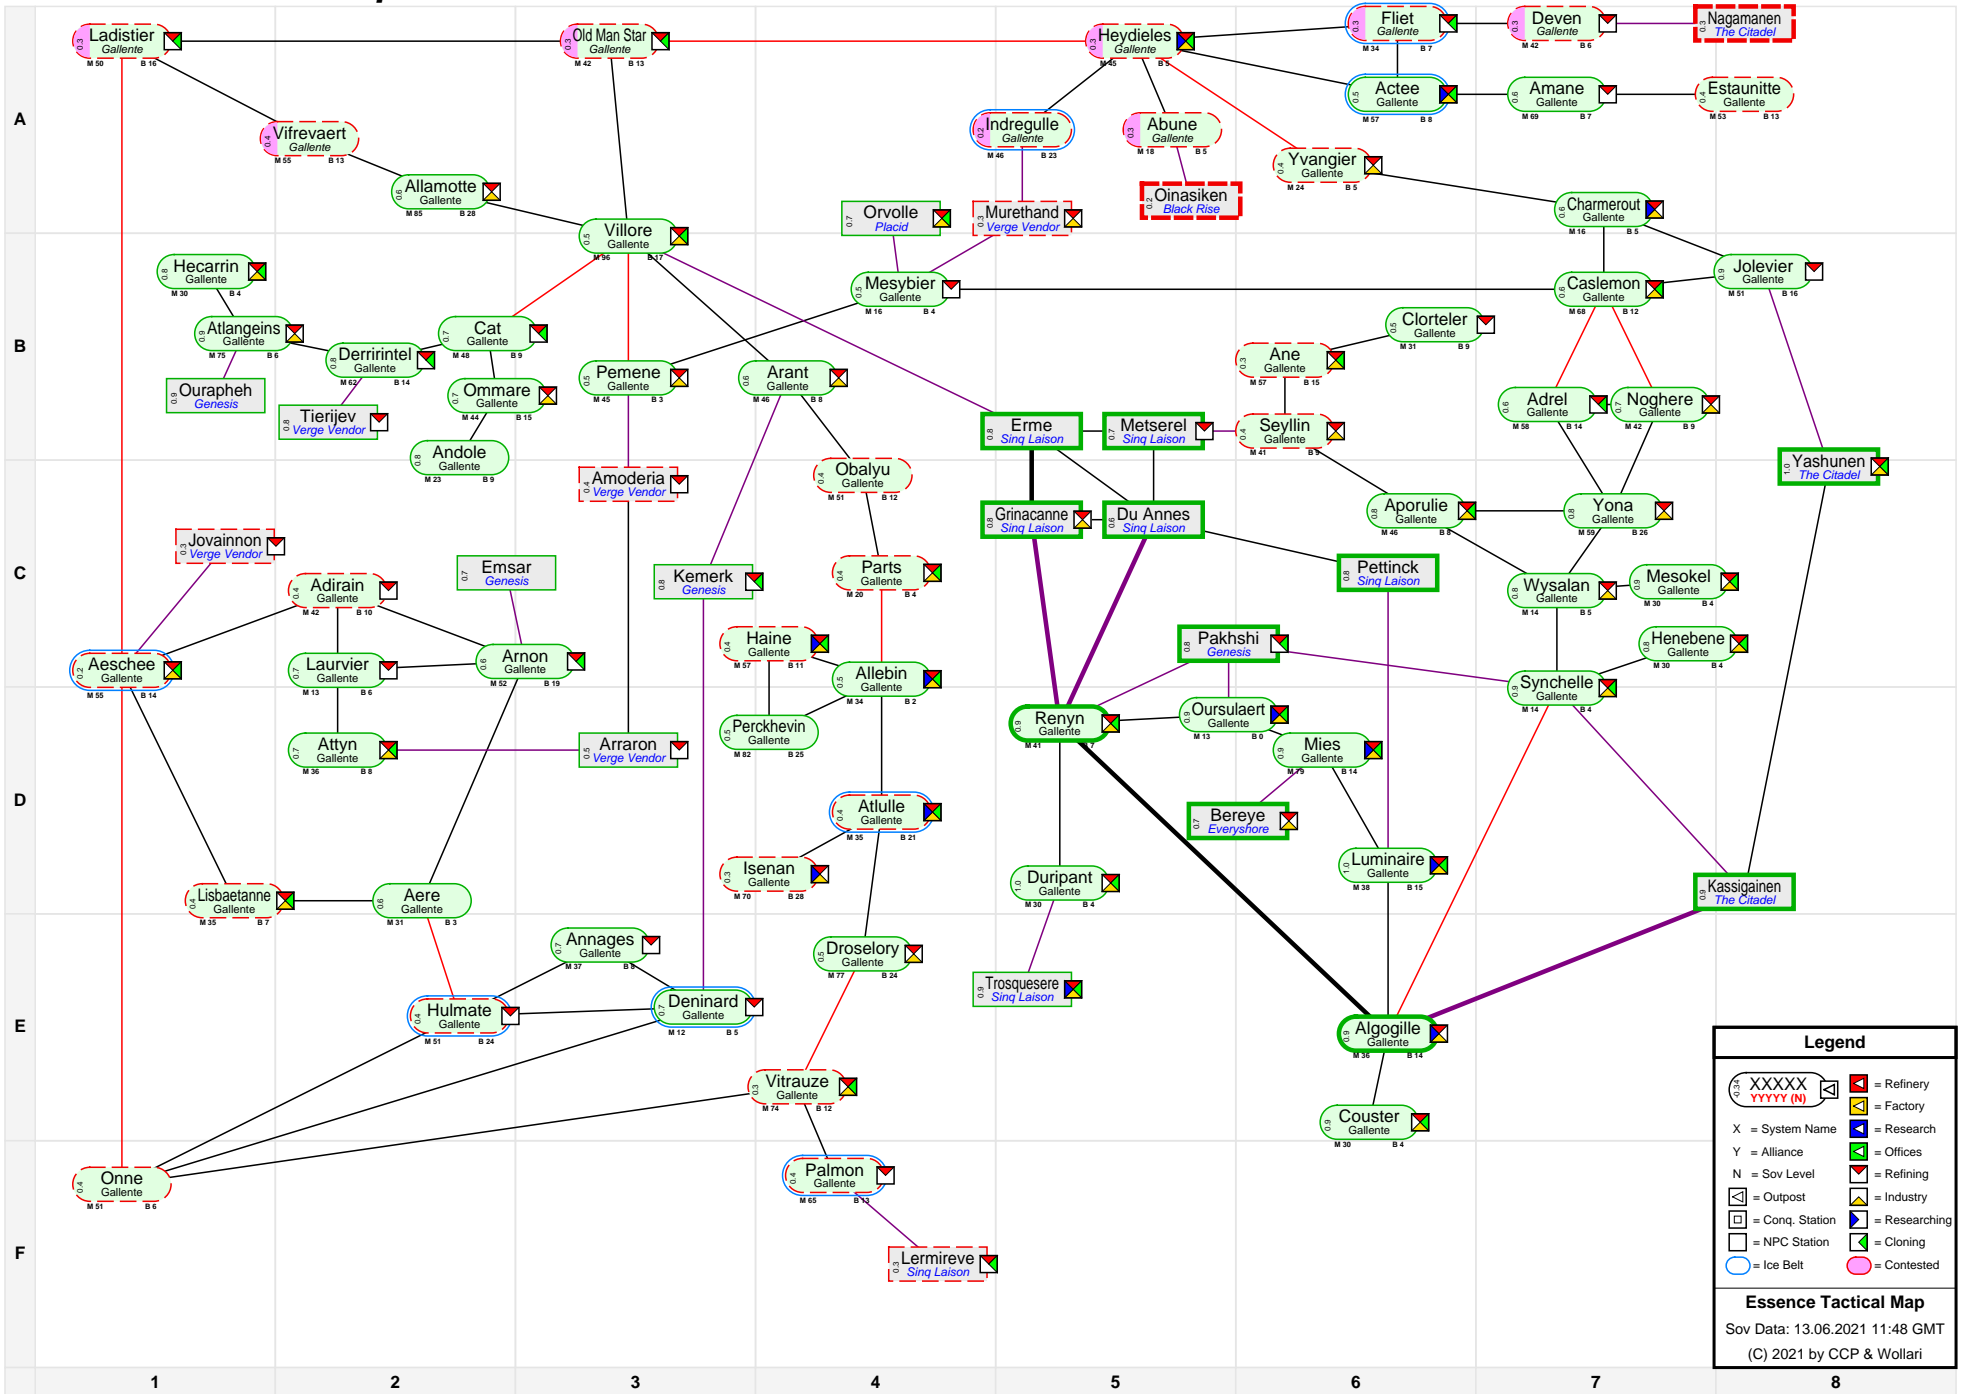

Essence Tactical Map

Legend

- XXXXX (with icons) = Refinery
- YYYYY (with icon) = Factory
- X = System Name
- Y = Alliance
- N = Sov Level
- Refining icon = Refining
- Industry icon = Industry
- Researching icon = Researching
- NPC Station icon = NPC Station
- Cloning icon = Cloning
- Ice Belt icon = Ice Belt
- Contested icon = Contested

Essence Tactical Map
 Sov Data: 13.06.2021 11:48 GMT
 (C) 2021 by CCP & Wollari