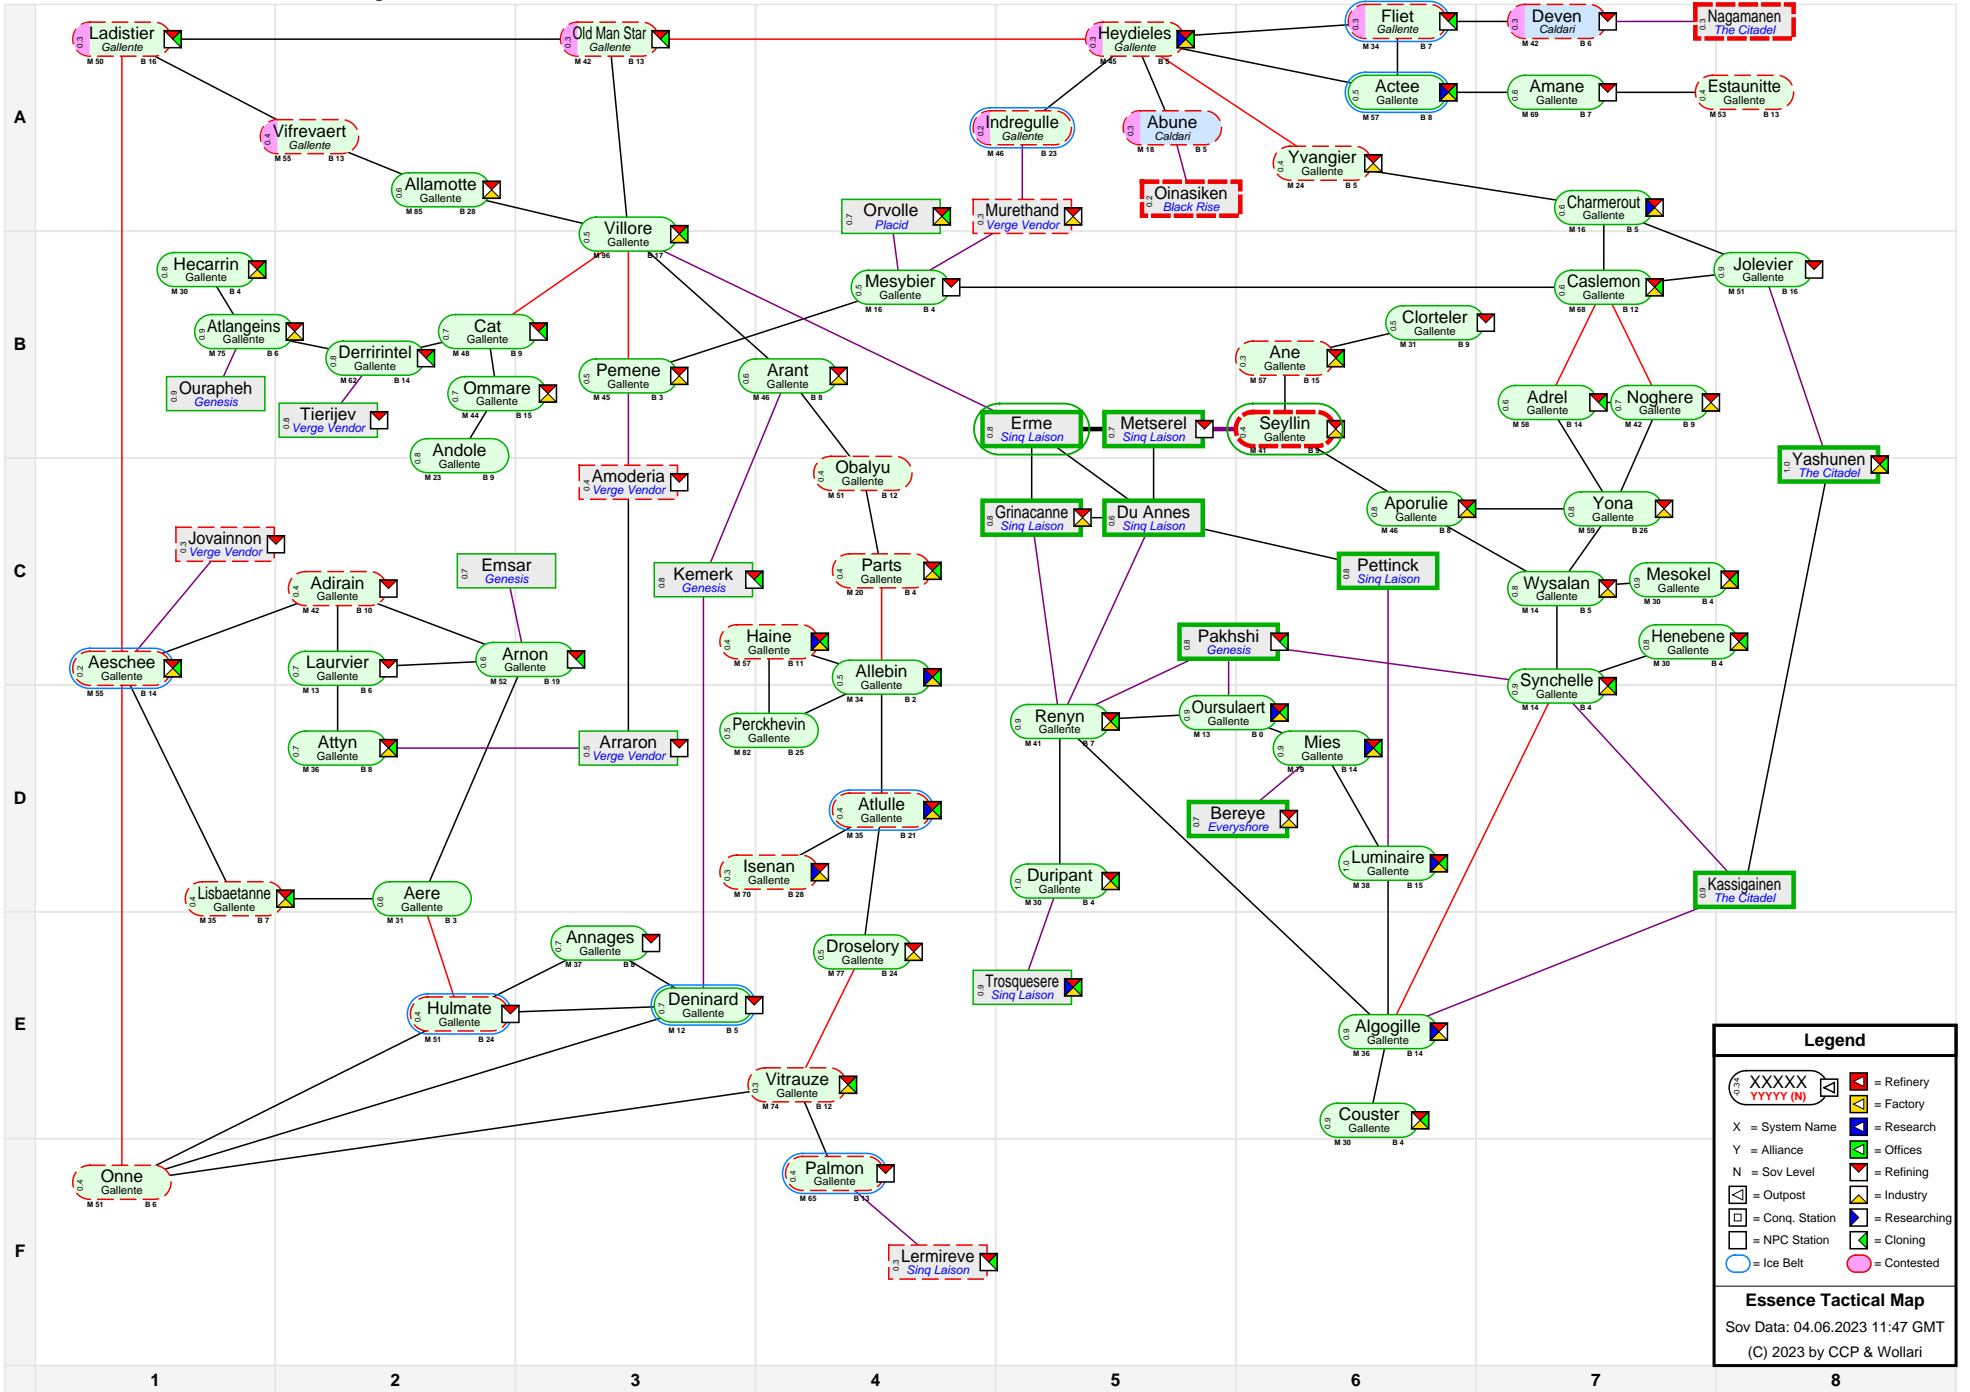

Essence Tactical Map

Legend

- XXXXX (with X, Y, N) = System Name
- Y = Alliance
- N = Sov Level
- [X] = Outpost
- [Y] = Conq. Station
- [N] = NPC Station
- [Ice Belt] = Ice Belt
- [Contested] = Contested
- [Red Box] = Refinery
- [Yellow Box] = Factory
- [Green Box] = Research
- [Blue Box] = Offices
- [Red Box with X] = Refining
- [Blue Box with X] = Industry
- [Blue Box with Y] = Researching
- [Green Box with X] = Cloning

Essence Tactical Map
 Sov Data: 04.06.2023 11:47 GMT
 (C) 2023 by CCP & Wollari