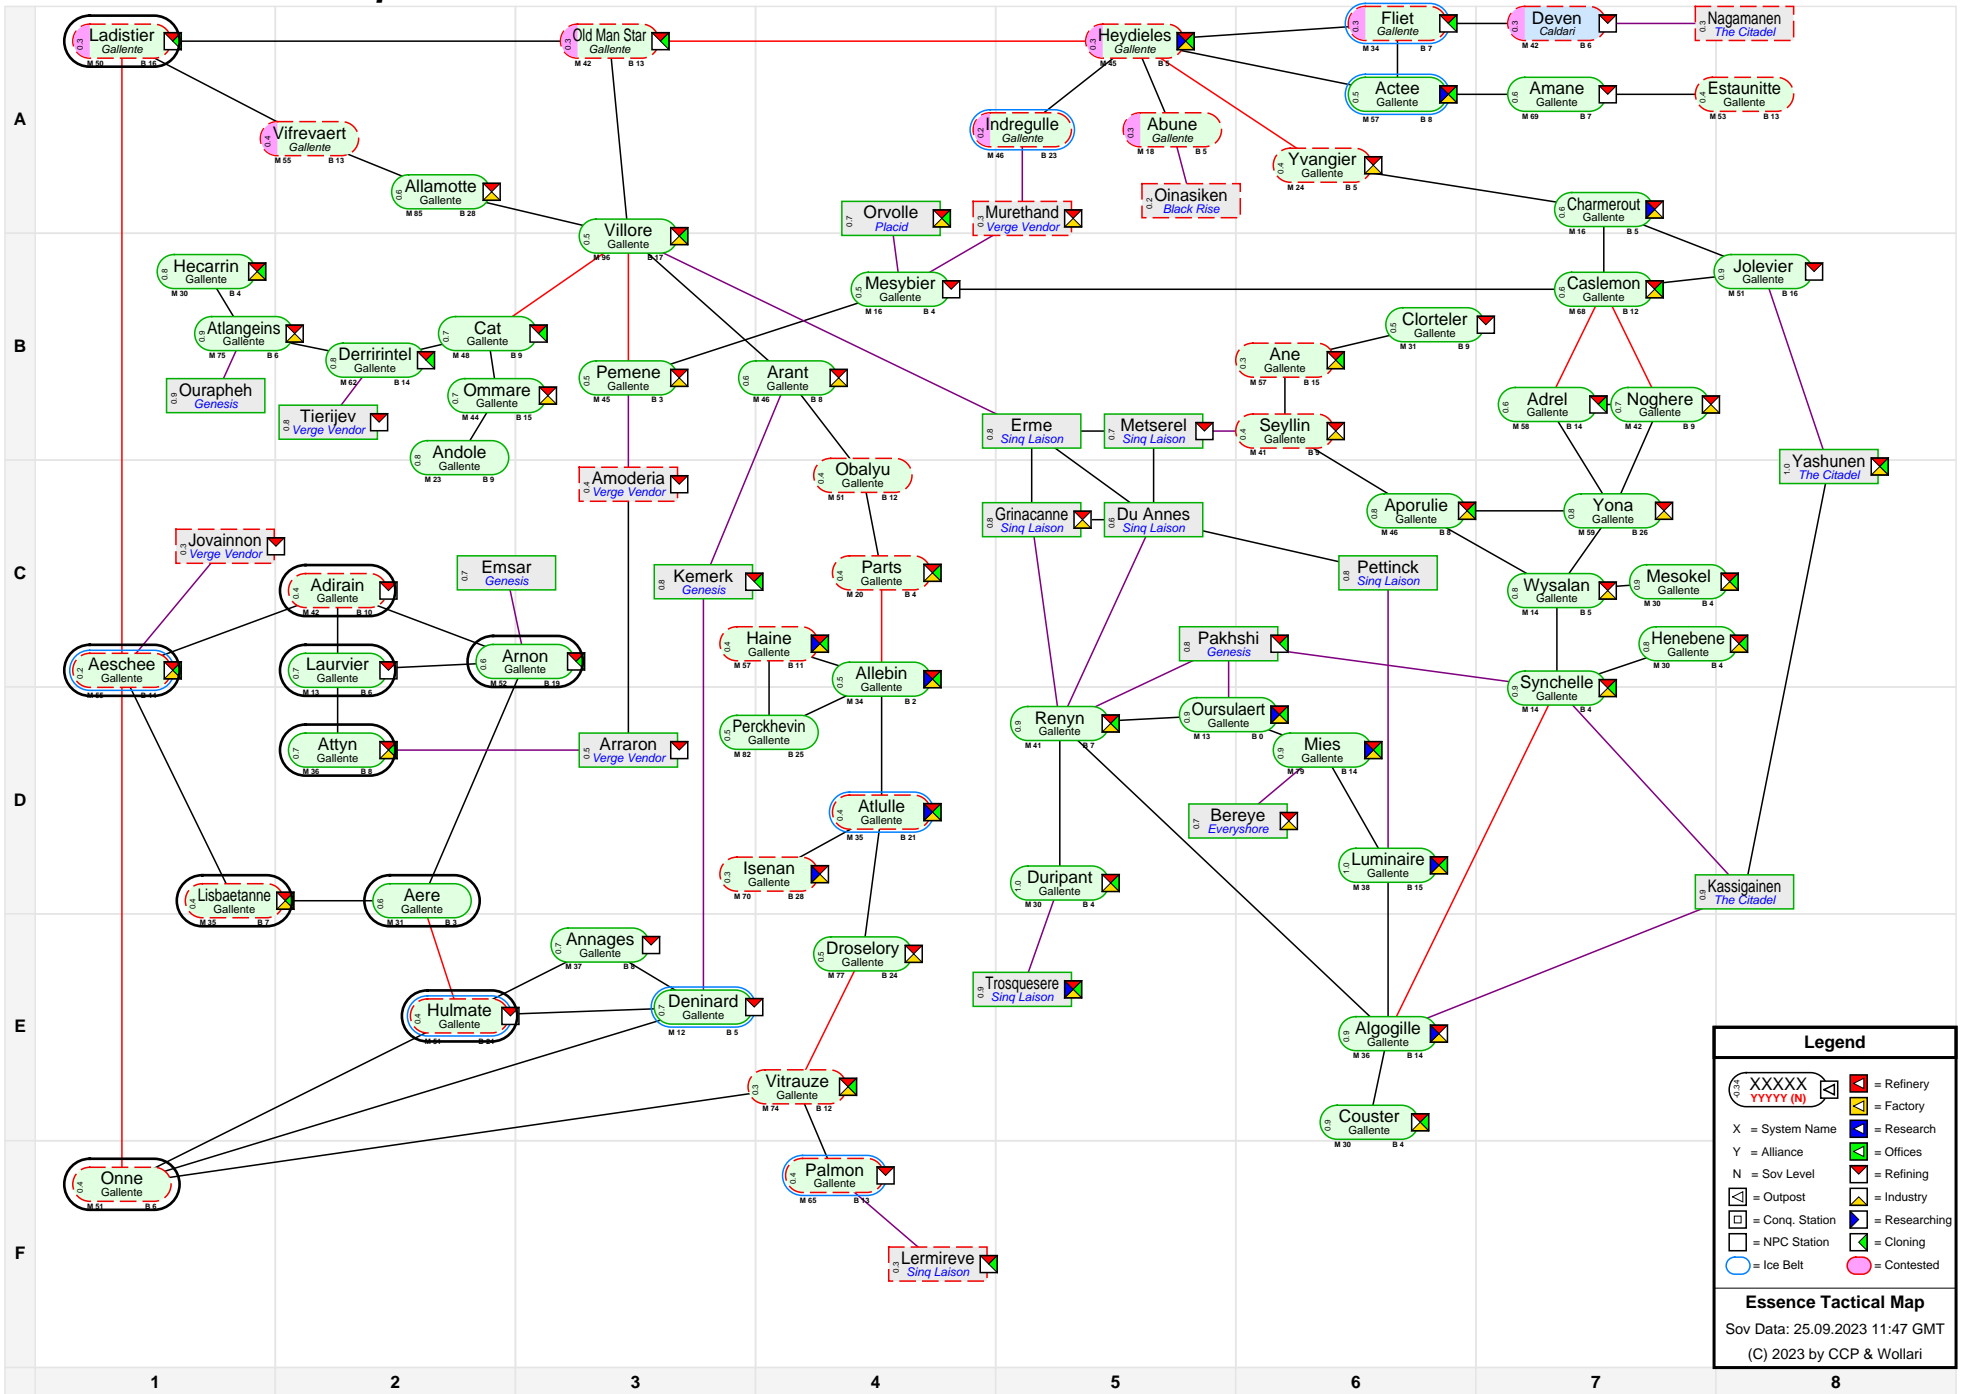

Essence Tactical Map

Legend

- XXXXX
YYYY (N)
- X = System Name
- Y = Alliance
- N = Sov Level
- ☒ = Outpost
- ☐ = Conq. Station
- ☐ = NPC Station
- ⊙ = Ice Belt
- ⊙ = Contested
- ☒ = Refinery
- ☐ = Factory
- ☐ = Research
- ☐ = Offices
- ☐ = Refining
- ☐ = Industry
- ☐ = Researching
- ☐ = Cloning

Essence Tactical Map
 Sov Data: 25.09.2023 11:47 GMT
 (C) 2023 by CCP & Wollari