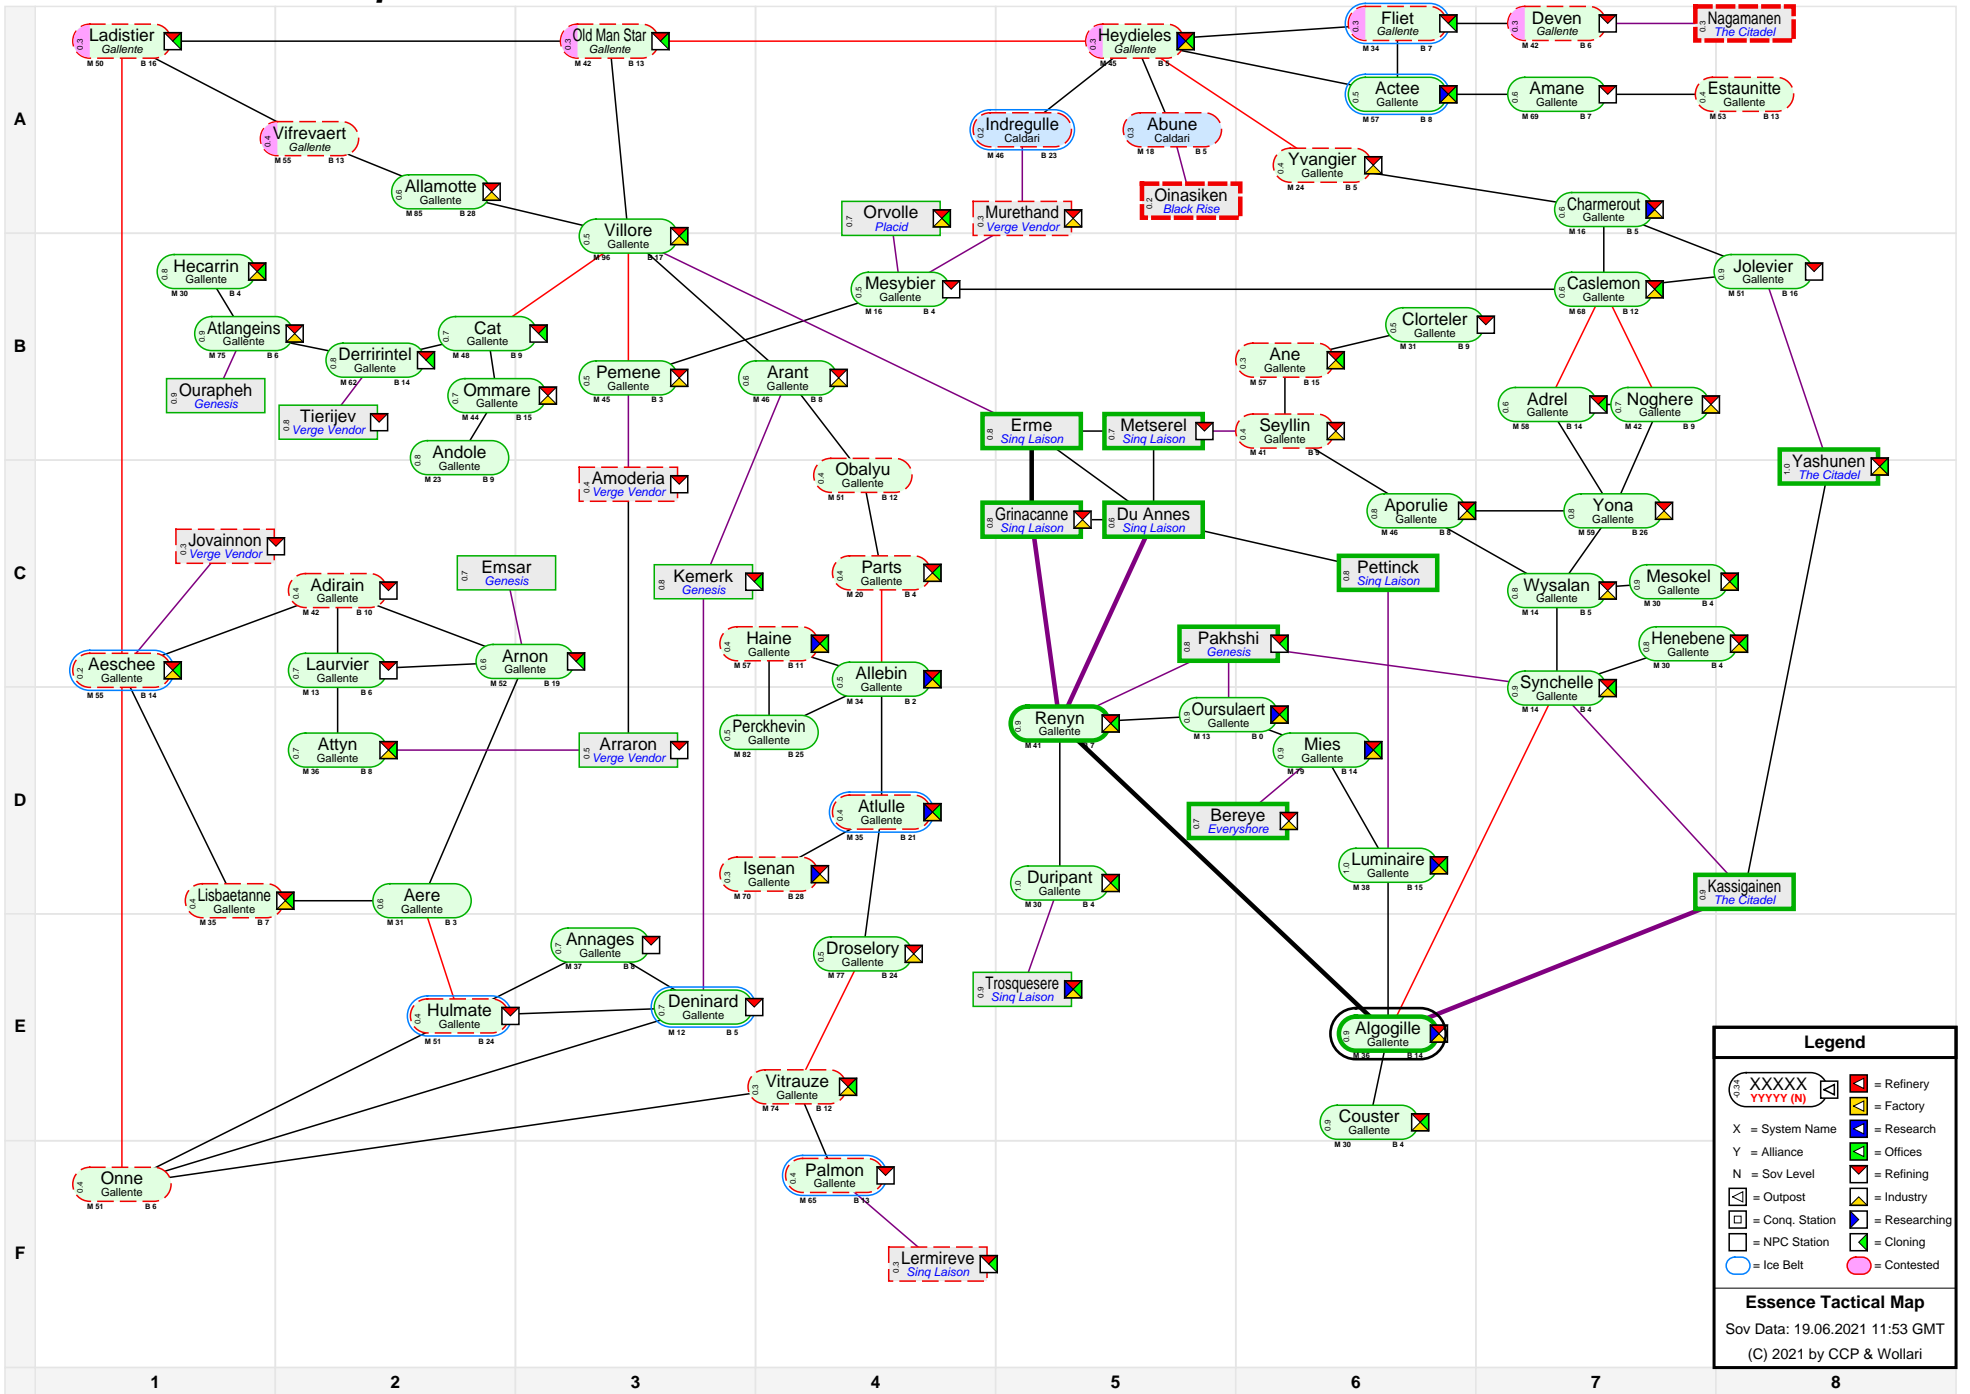

# Essence Tactical Map

Legend	
	= Refinery
	= Factory
	= Research
	= Offices
	= Refining
	= Industry
	= Researching
	= NPC Station
	= Cloning
	= Ice Belt
	= Contested

**Essence Tactical Map**  
 Sov Data: 19.06.2021 11:53 GMT  
 (C) 2021 by CCP & Wollari