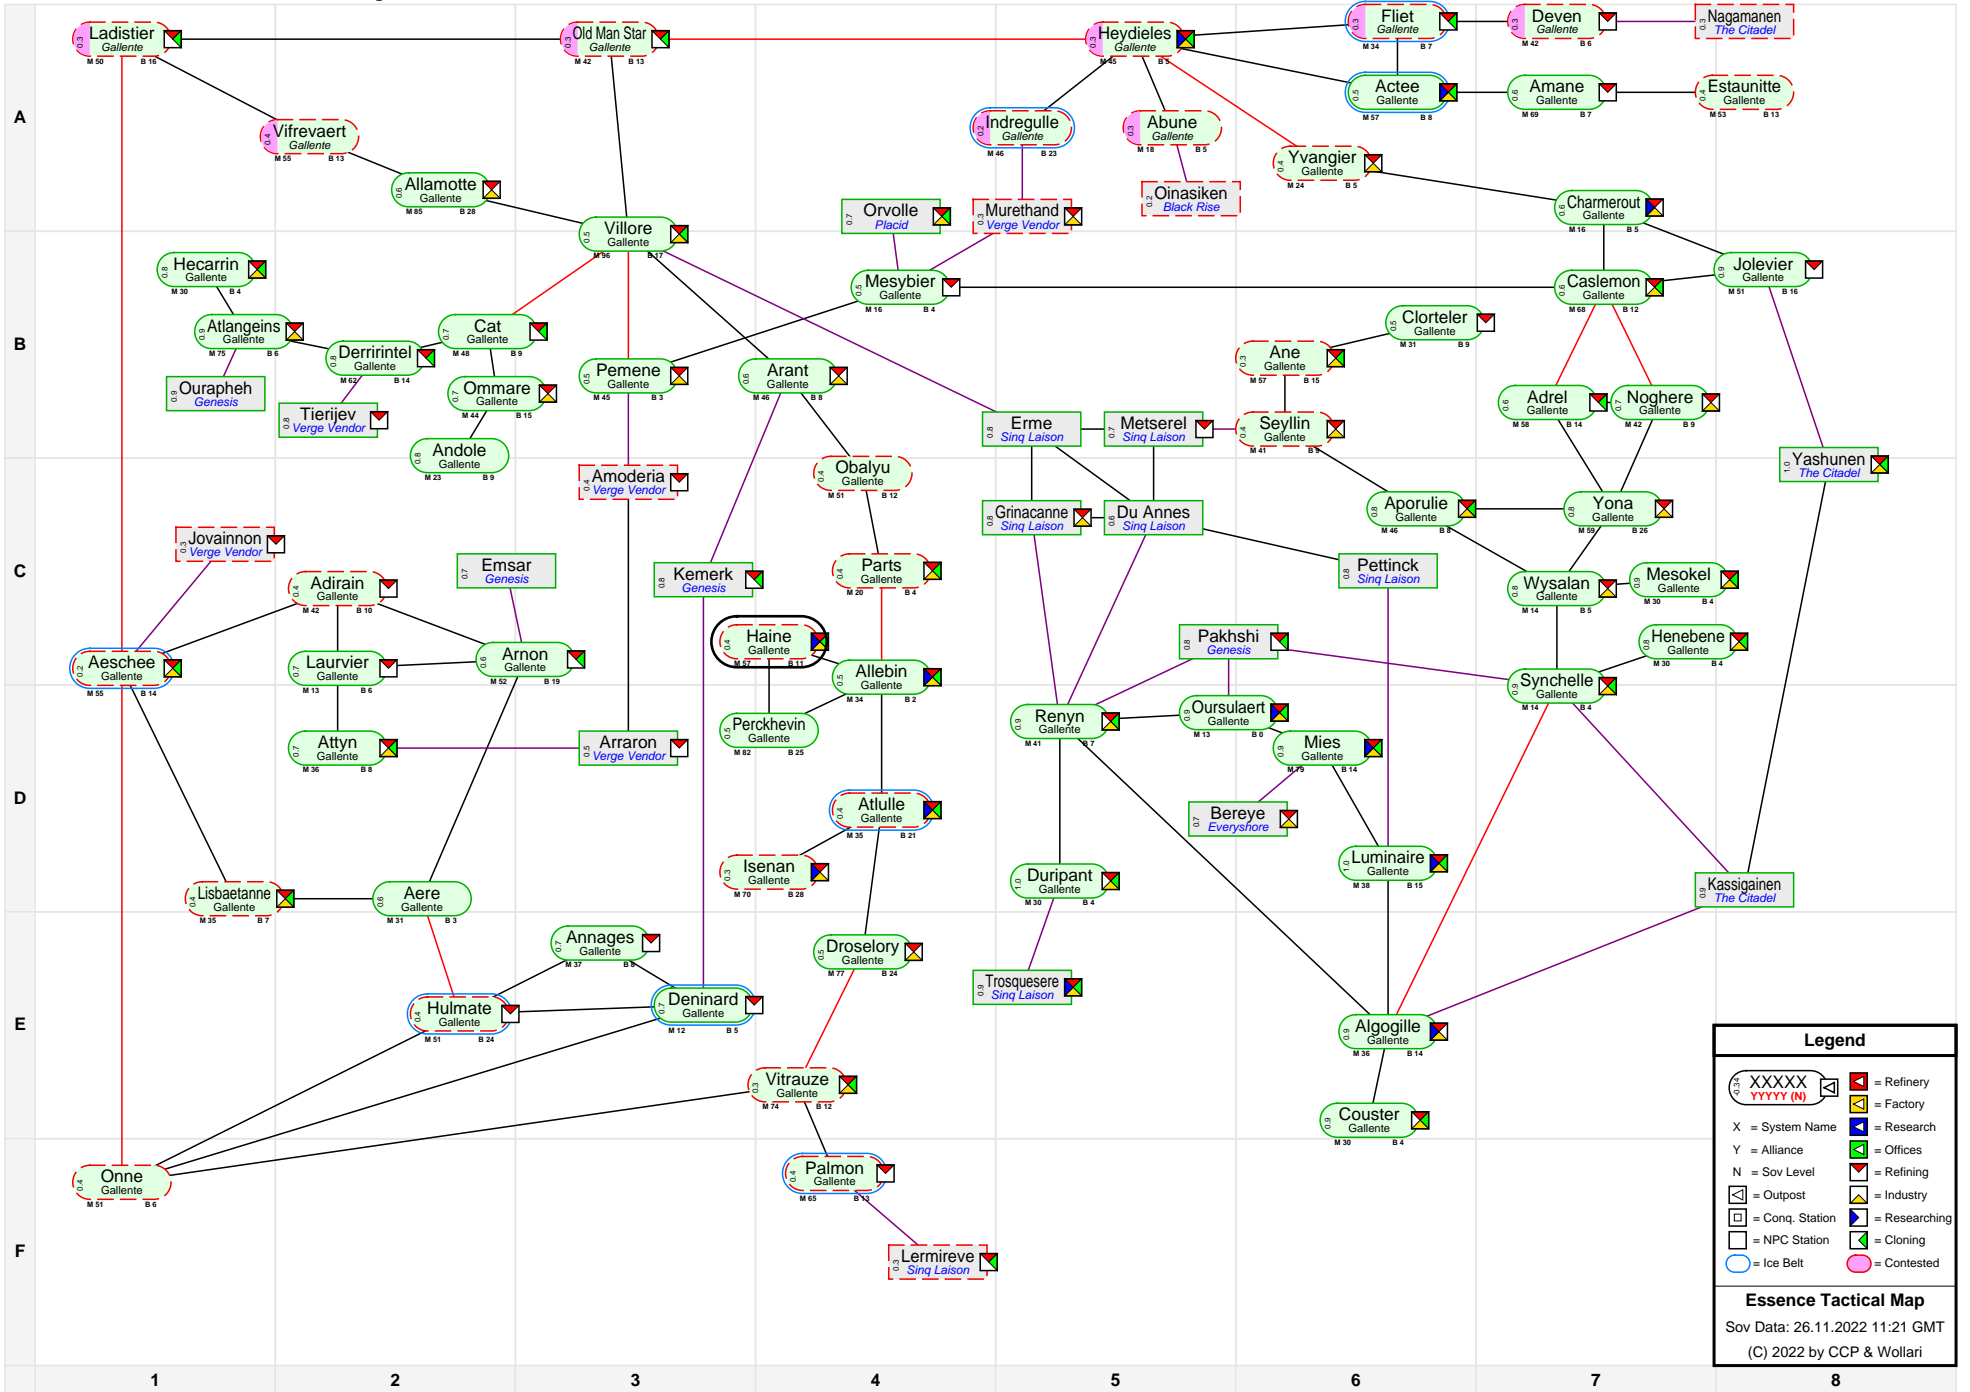

Essence Tactical Map

Legend

- X XXXXX YYYYY (N) = Refinery
- X XXXXX YYYYY (N) = Factory
- X = System Name
- Y = Alliance
- N = Sov Level
- [Icon] = Offices
- [Icon] = Refining
- [Icon] = Industry
- [Icon] = Researching
- [Icon] = Research
- [Icon] = Outpost
- [Icon] = Conq. Station
- [Icon] = NPC Station
- [Icon] = Cloning
- [Icon] = Ice Belt
- [Icon] = Contested

Essence Tactical Map
 Sov Data: 26.11.2022 11:21 GMT
 (C) 2022 by CCP & Wollari