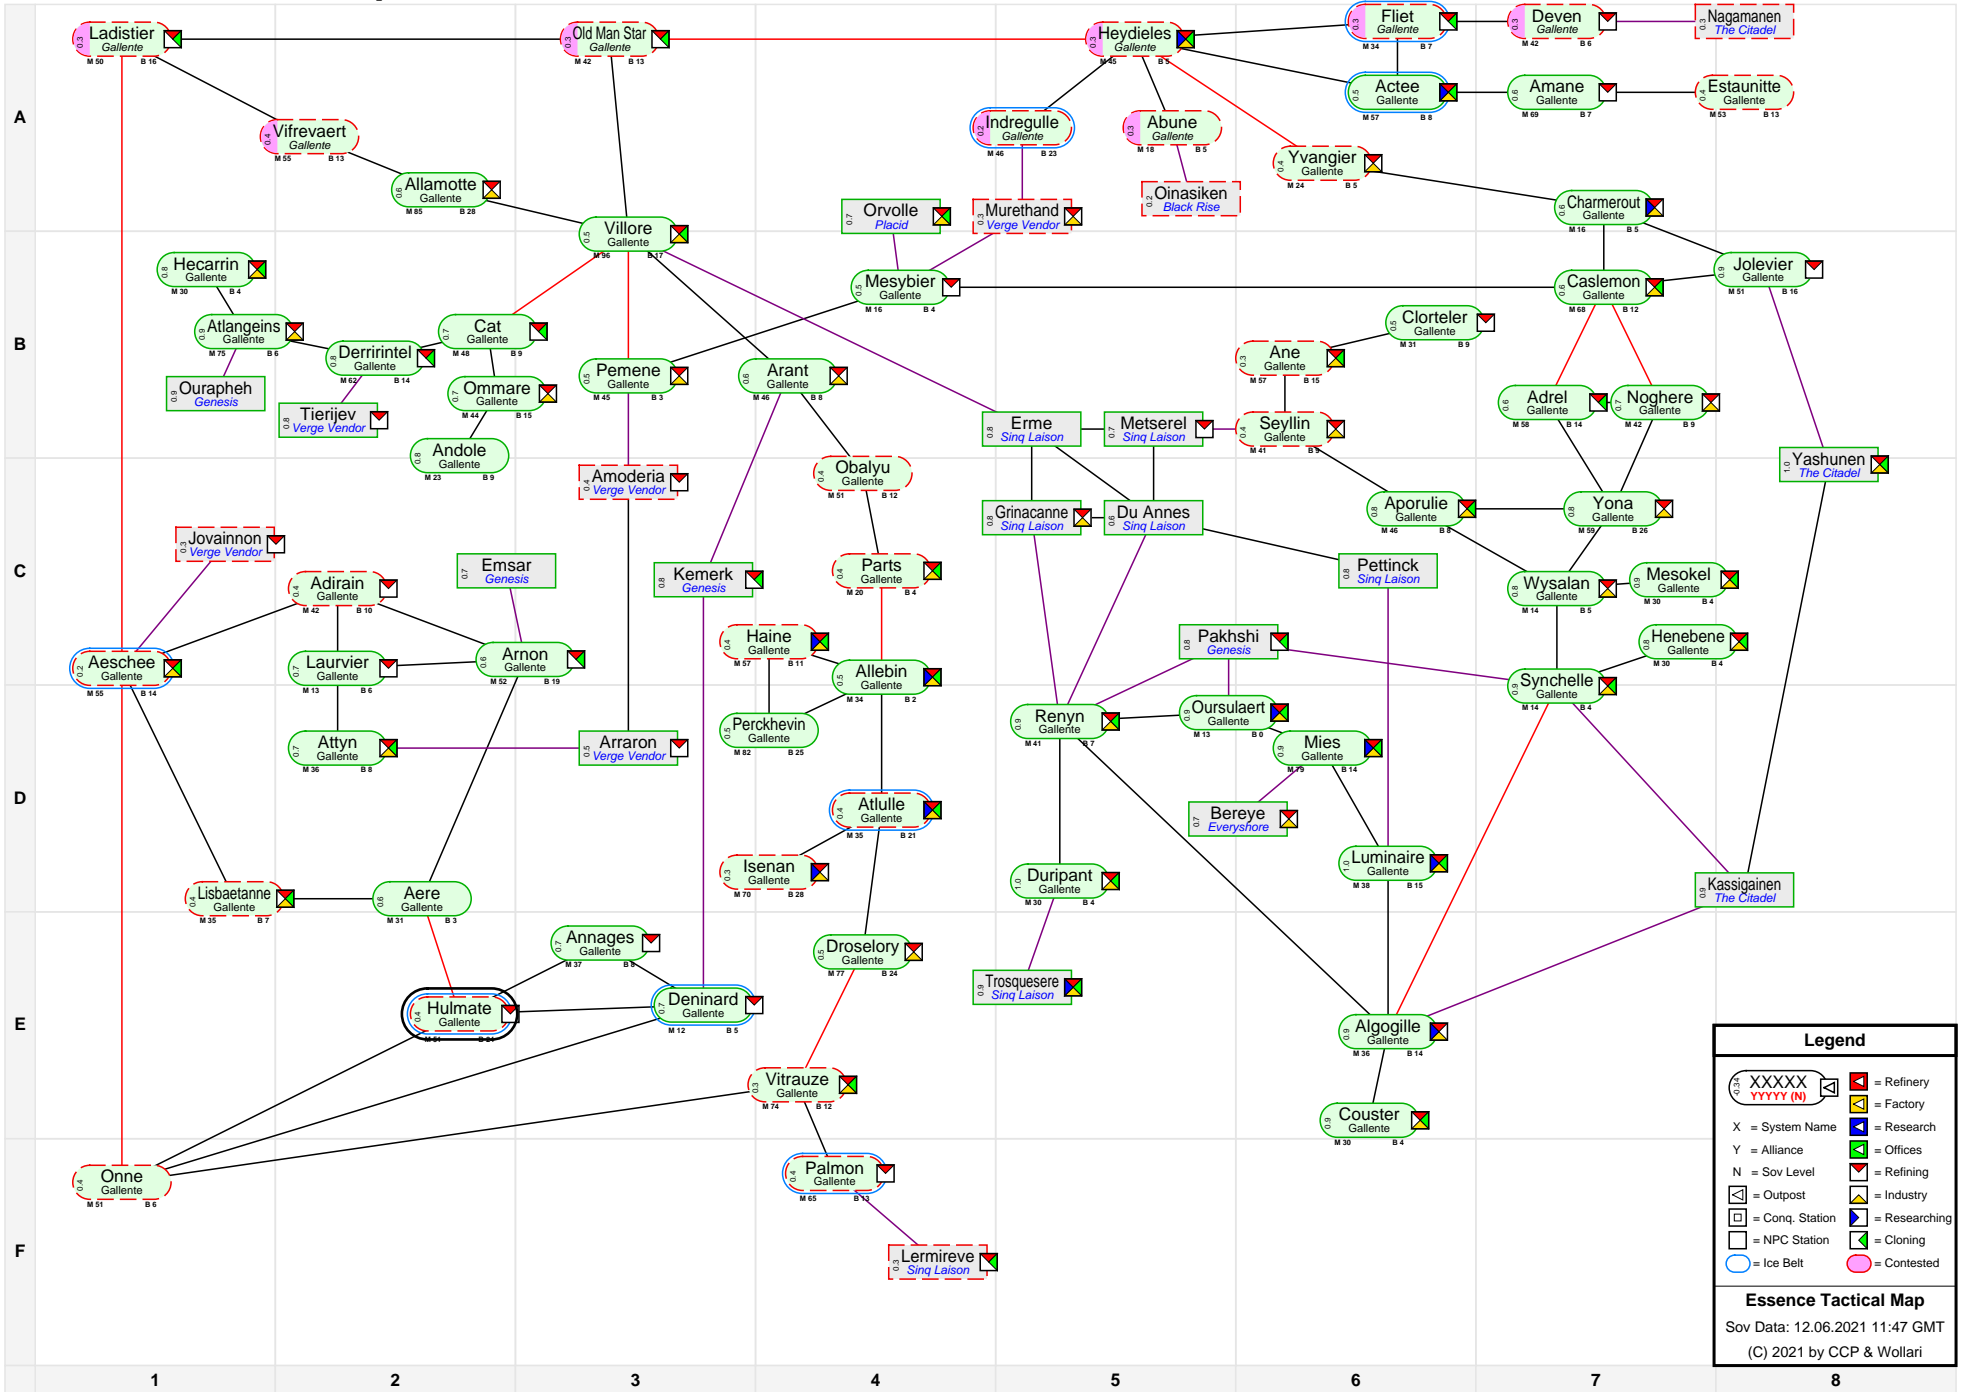

# Essence Tactical Map

**Legend**

- XXXXX (with X, Y, N) = System Name
- Y = Alliance
- N = Sov Level
- [X] = Outpost
- [Y] = Conq. Station
- [N] = NPC Station
- [Ice Belt] = Ice Belt
- [Contested] = Contested
- [Refinery] = Refinery
- [Factory] = Factory
- [Research] = Research
- [Offices] = Offices
- [Refining] = Refining
- [Industry] = Industry
- [Researching] = Researching
- [Cloning] = Cloning

**Essence Tactical Map**  
 Sov Data: 12.06.2021 11:47 GMT  
 (C) 2021 by CCP & Wollari