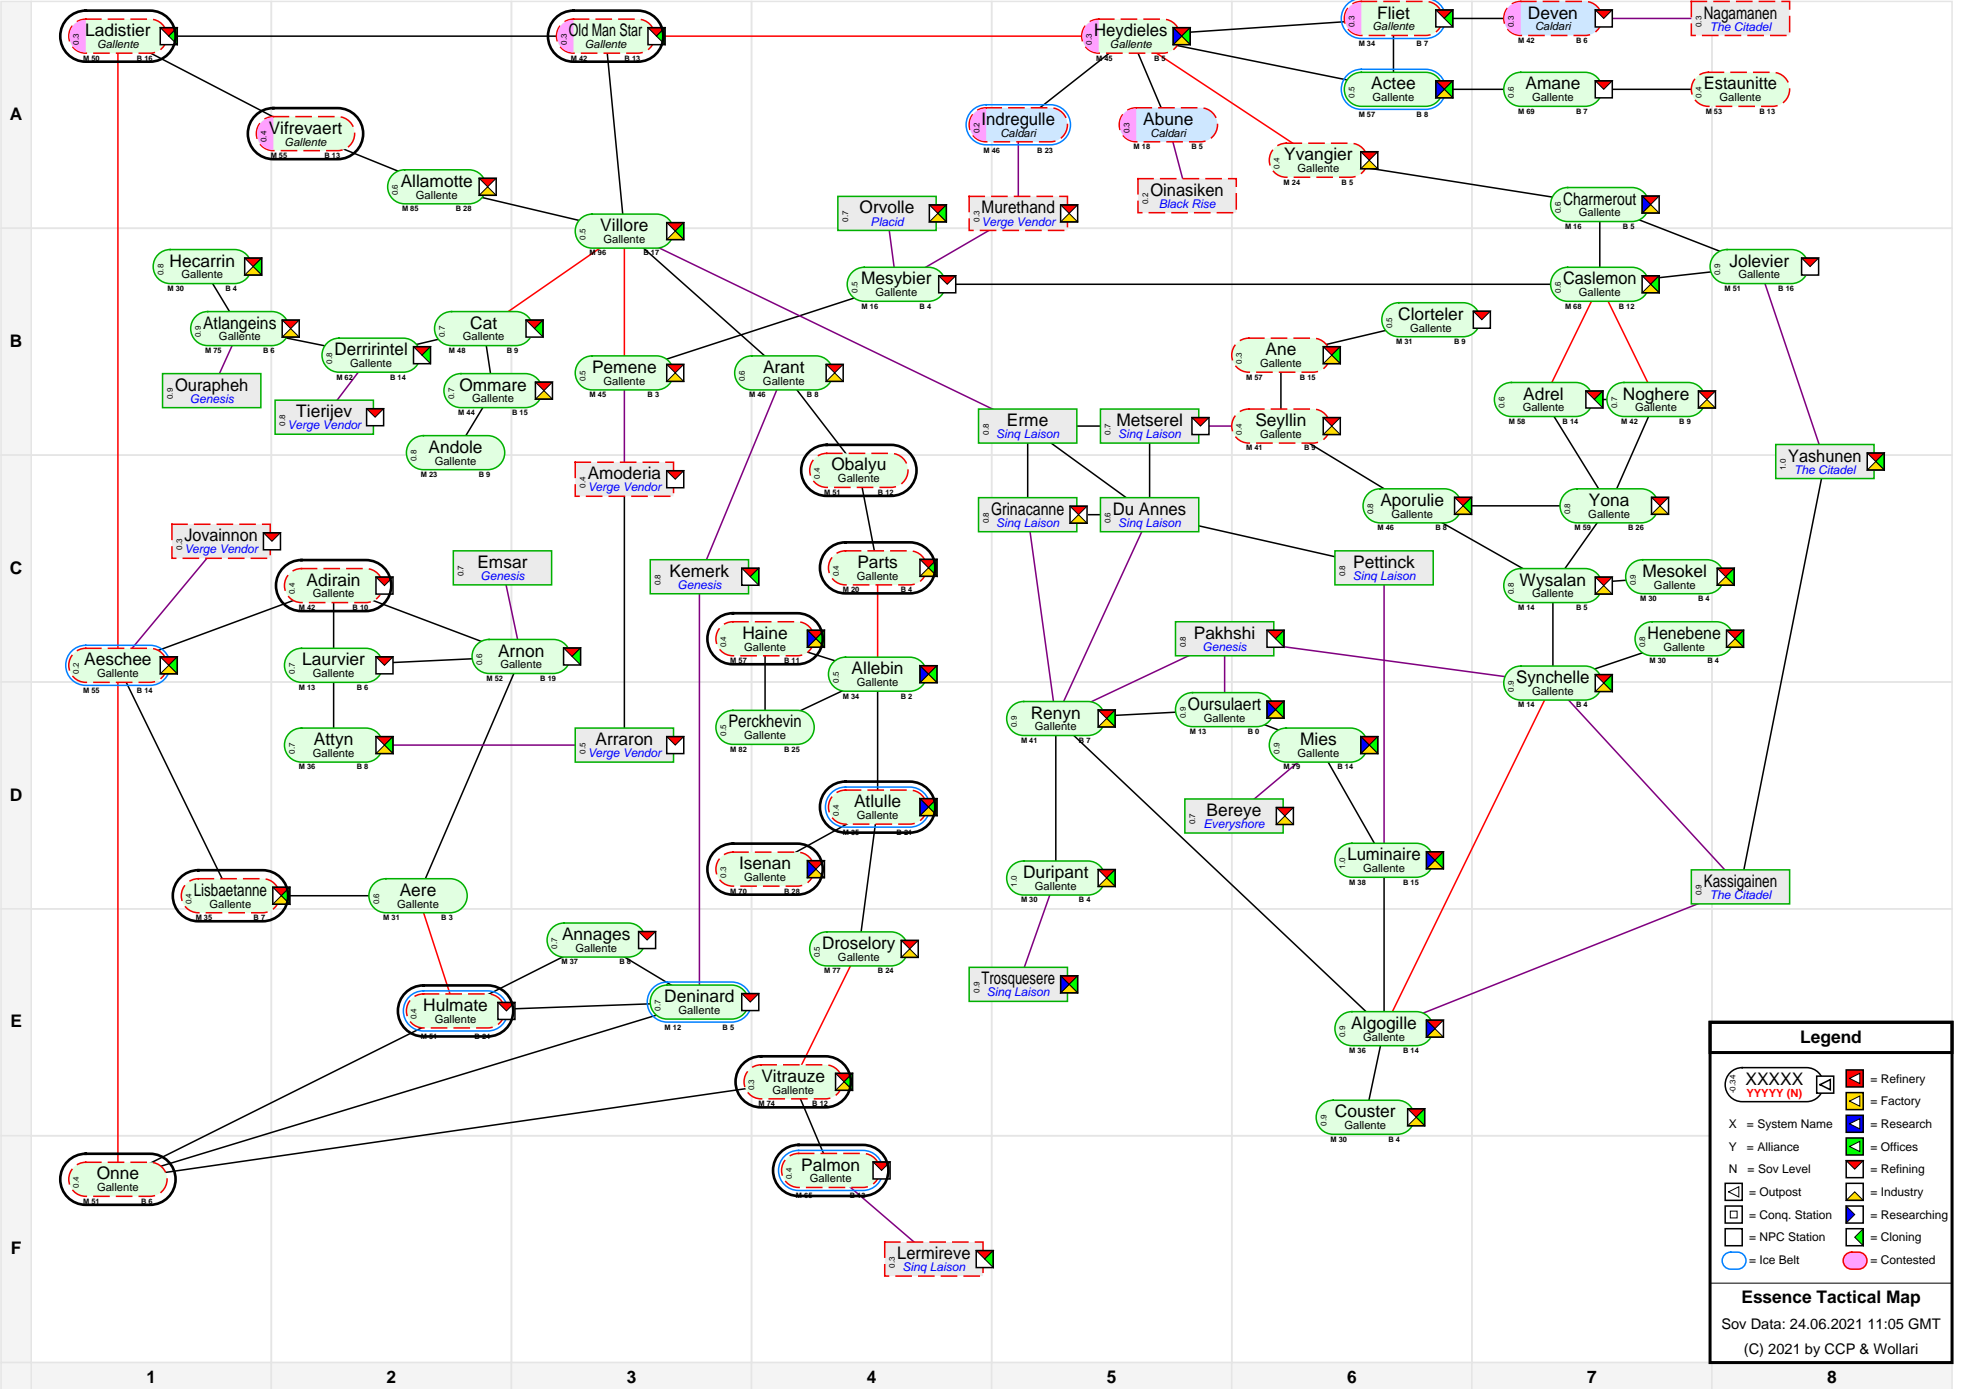

# Essence Tactical Map

**Legend**

- XXXXX (with icons) = Refinery
- YYYYY (with icon) = Factory
- X = System Name
- Y = Alliance
- N = Sov Level
- N (with icon) = Offices
- (with icon) = Refining
- (with icon) = Industry
- (with icon) = Conq. Station
- (with icon) = Researching
- (with icon) = NPC Station
- (with icon) = Cloning
- (with icon) = Ice Belt
- (with icon) = Contested

**Essence Tactical Map**  
 Sov Data: 24.06.2021 11:05 GMT  
 (C) 2021 by CCP & Wollari