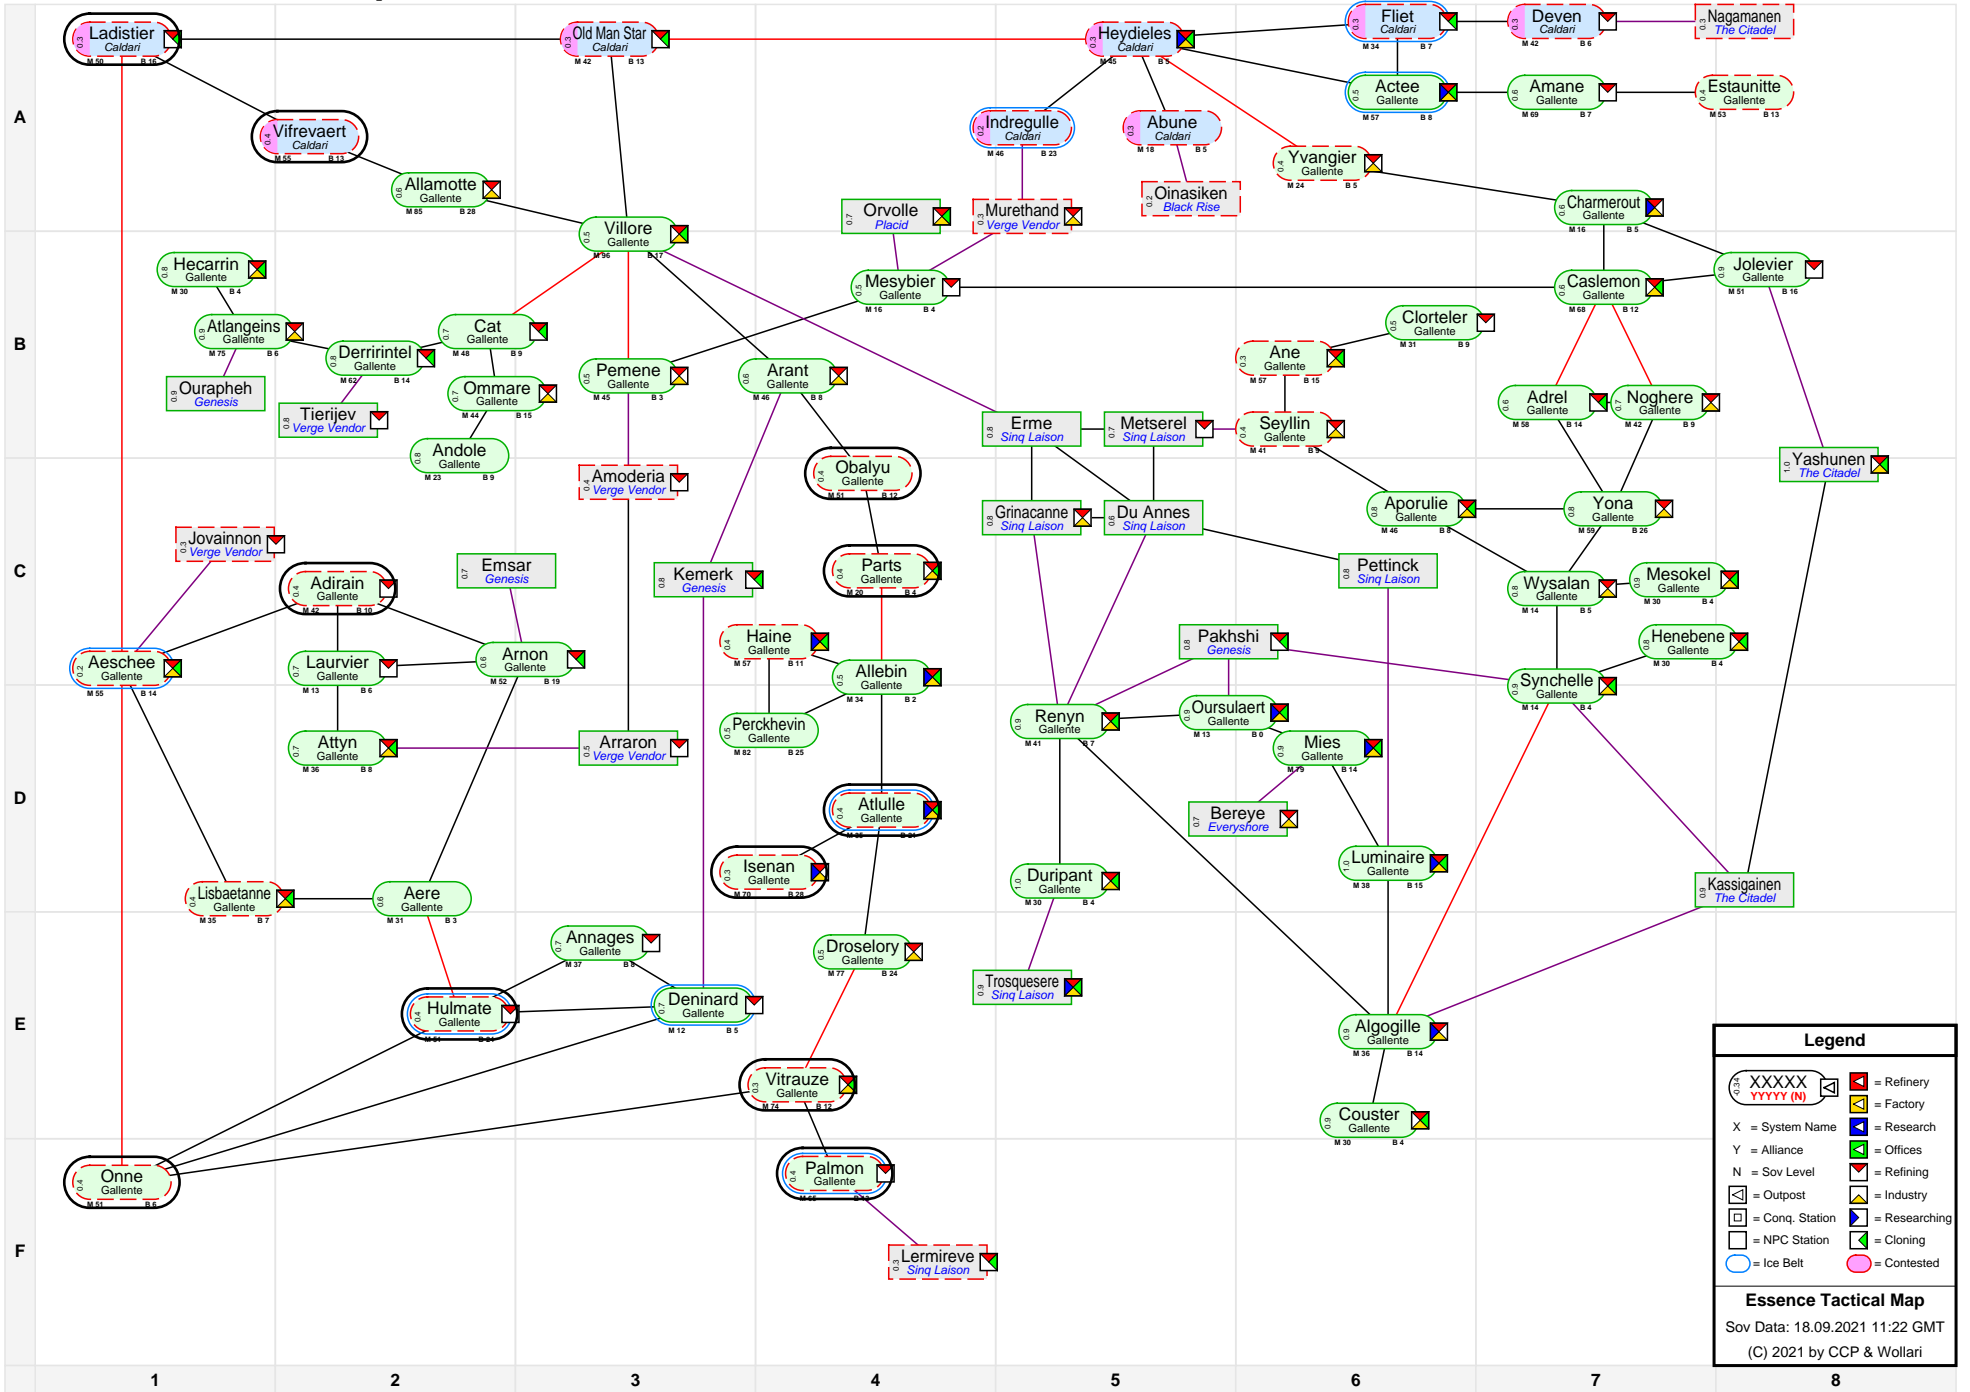

Essence Tactical Map

Legend

- XXXXX (with M and B values) = Refinery
- YYYY (with N) = Factory
- X = System Name
- Y = Alliance
- N = Sov Level
- N = Refining
- = Outpost
- = Industry
- = Conq. Station
- = Researching
- = NPC Station
- = Cloning
- = Ice Belt
- = Contested

Essence Tactical Map
 Sov Data: 18.09.2021 11:22 GMT
 (C) 2021 by CCP & Wollari