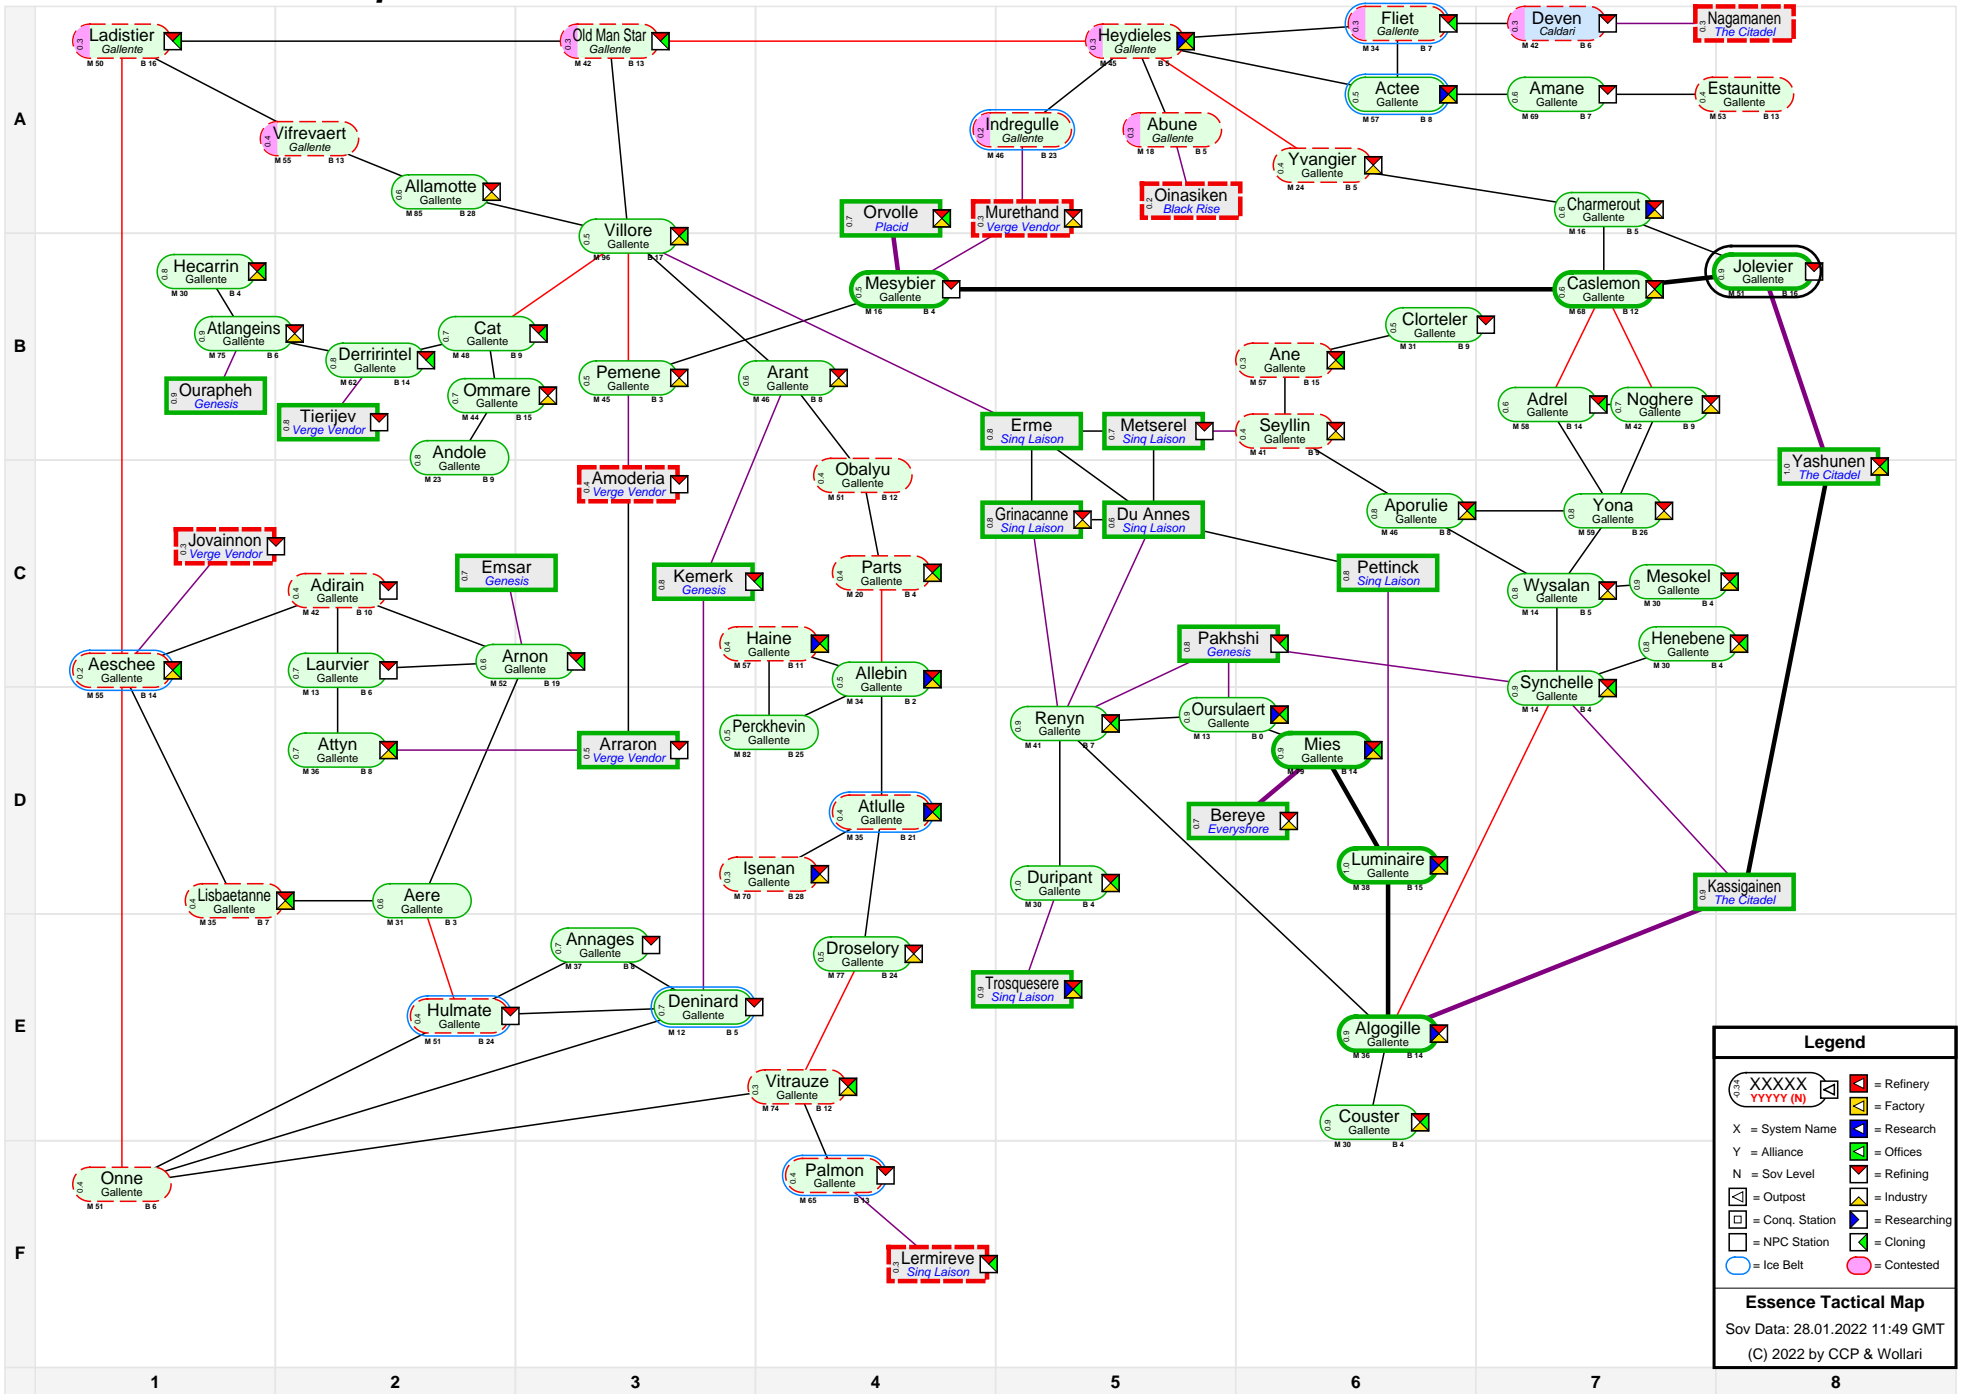

Essence Tactical Map

Legend

- XXXXX (with icons) = Refinery
- YYYY (with icon) = Factory
- X = System Name
- Y = Alliance
- N = Sov Level
- (with icon) = Offices
- (with icon) = Refining
- (with icon) = Industry
- (with icon) = Researching
- (with icon) = NPC Station
- (with icon) = Cloning
- (with icon) = Ice Belt
- (with icon) = Contested

Essence Tactical Map
 Sov Data: 28.01.2022 11:49 GMT
 (C) 2022 by CCP & Wollari