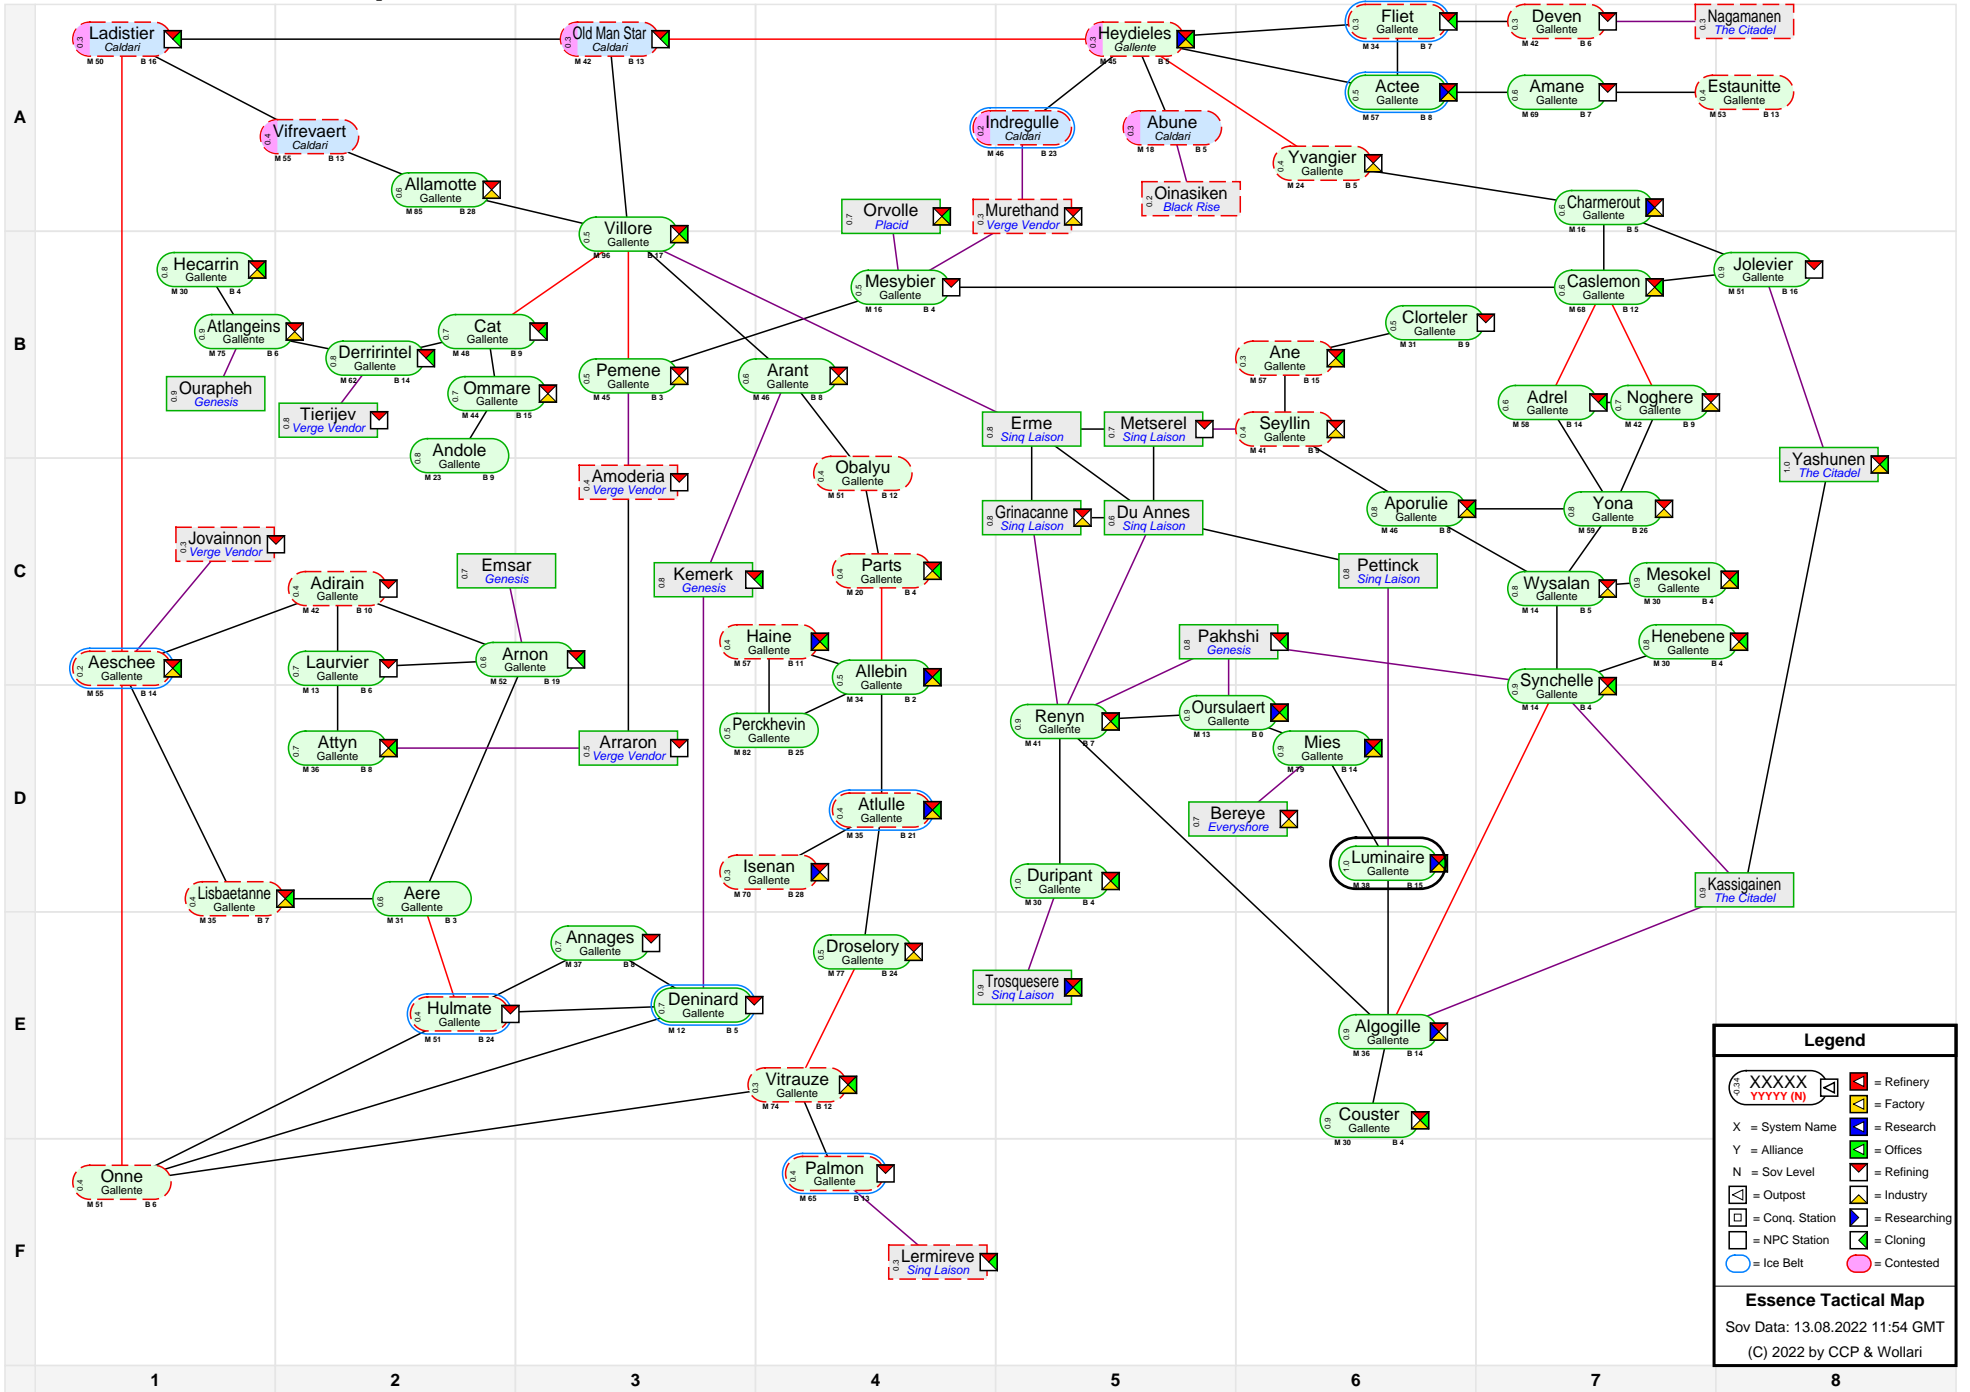

# Essence Tactical Map

**Legend**

- XXXXX (with X, Y, N) = System Name
- Y = Alliance
- N = Sov Level
- [Icon] = Outpost
- [Icon] = Conq. Station
- [Icon] = NPC Station
- [Icon] = Ice Belt
- [Icon] = Contested
- [Icon] = Refinery
- [Icon] = Factory
- [Icon] = Research
- [Icon] = Offices
- [Icon] = Refining
- [Icon] = Industry
- [Icon] = Researching
- [Icon] = Cloning

**Essence Tactical Map**  
 Sov Data: 13.08.2022 11:54 GMT  
 (C) 2022 by CCP & Wollari