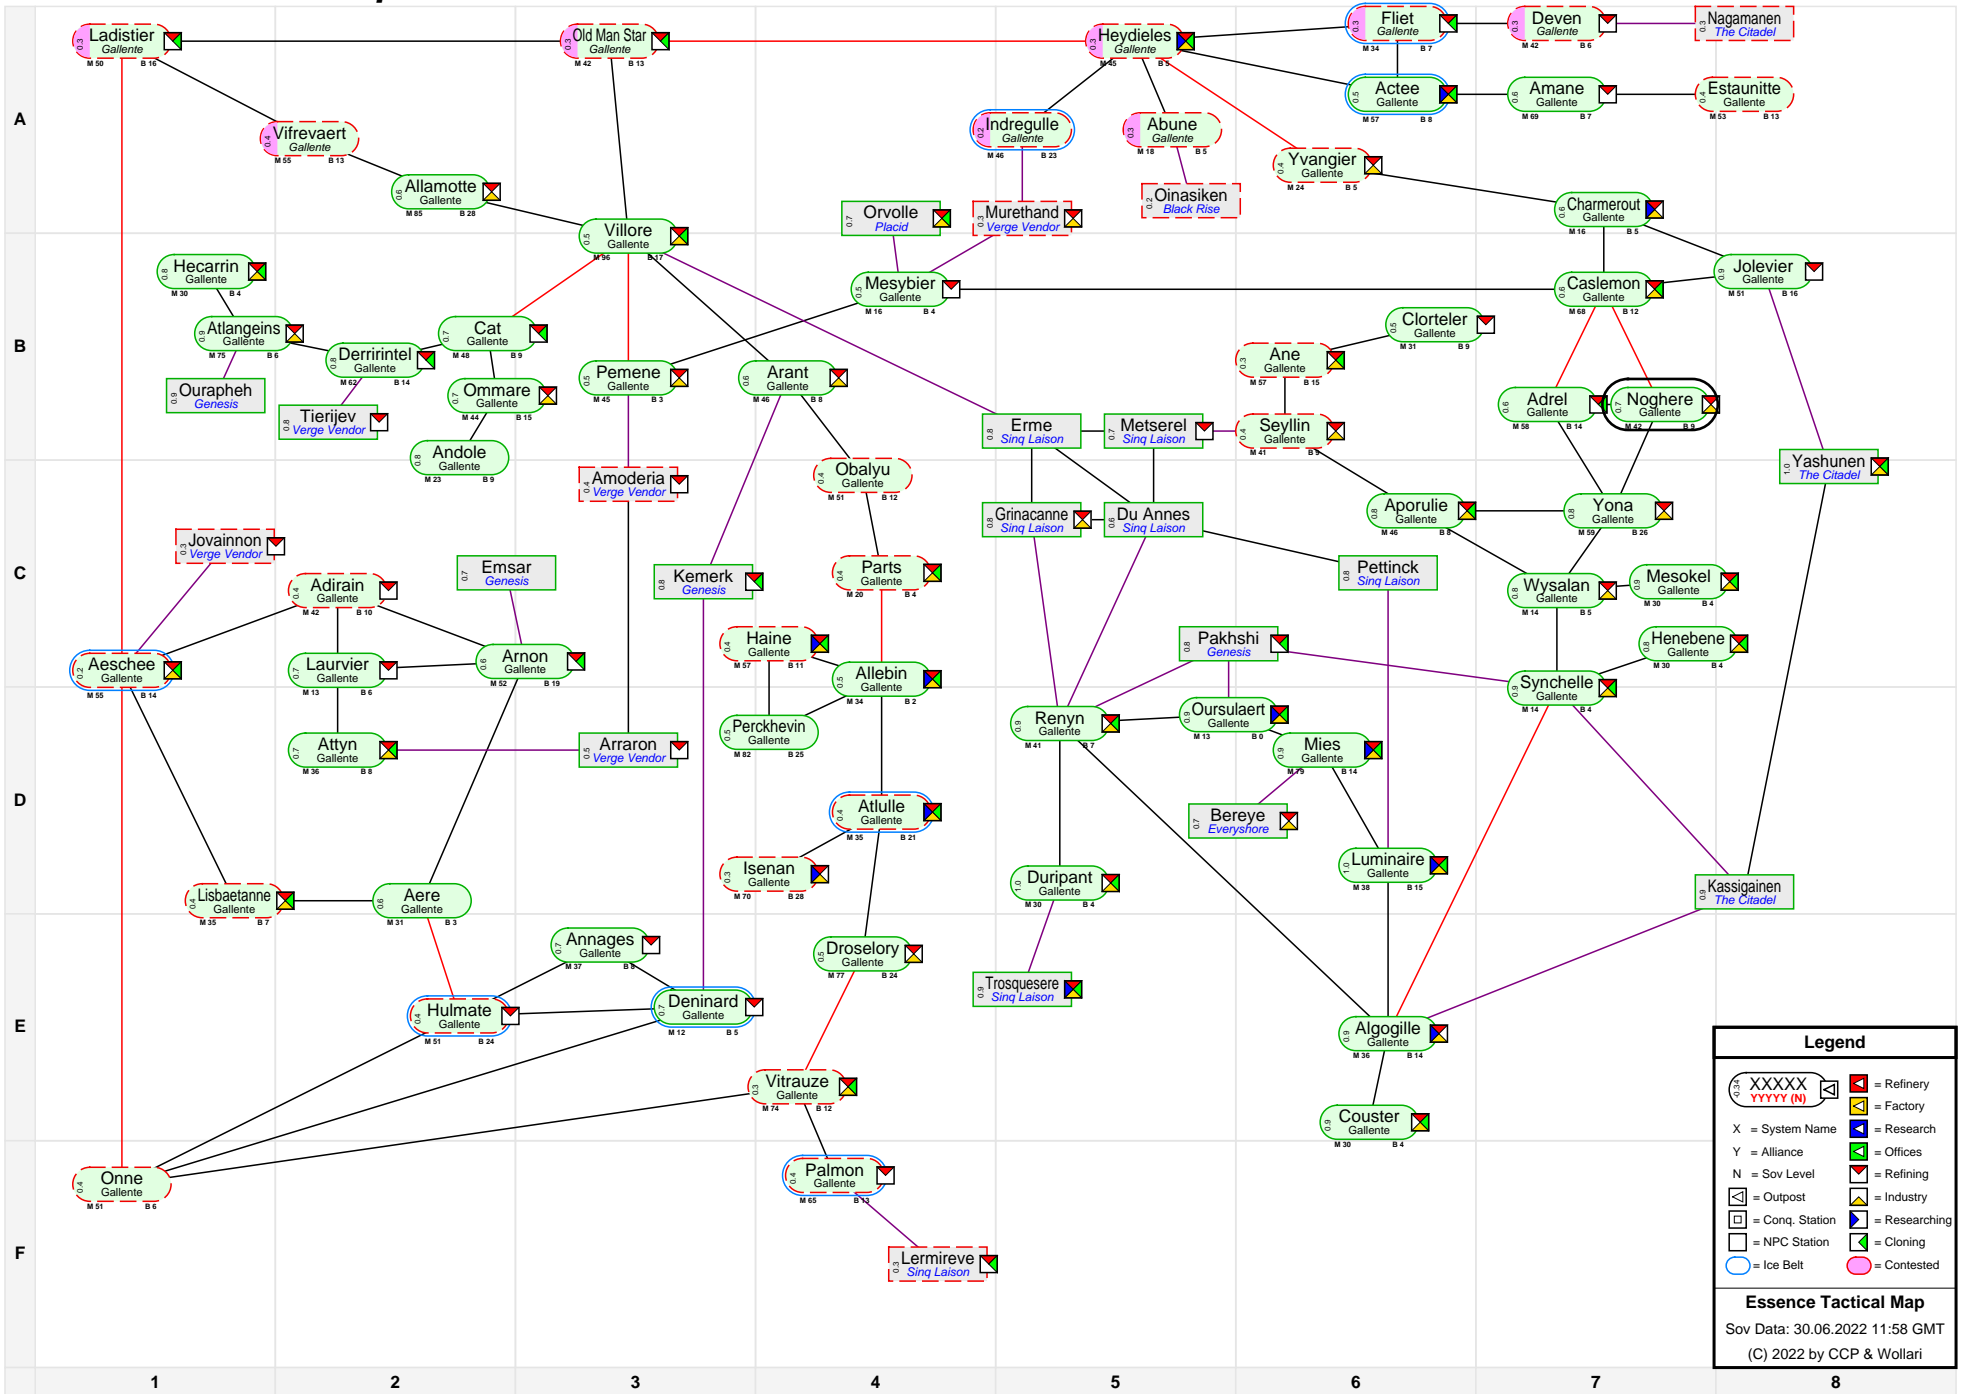

Essence Tactical Map

Legend

- XXXXX (with icons) = Refinery
- YYYYY (with icon) = Factory
- X = System Name
- Y = Alliance
- N = Sov Level
- N (with icon) = Research
- O (with icon) = Offices
- R (with icon) = Refining
- I (with icon) = Industry
- Q (with icon) = Outpost
- Q (with icon) = Conq. Station
- Q (with icon) = Researching
- Q (with icon) = NPC Station
- Q (with icon) = Cloning
- Q (with icon) = Ice Belt
- Q (with icon) = Contested

Essence Tactical Map
 Sov Data: 30.06.2022 11:58 GMT
 (C) 2022 by CCP & Wollari