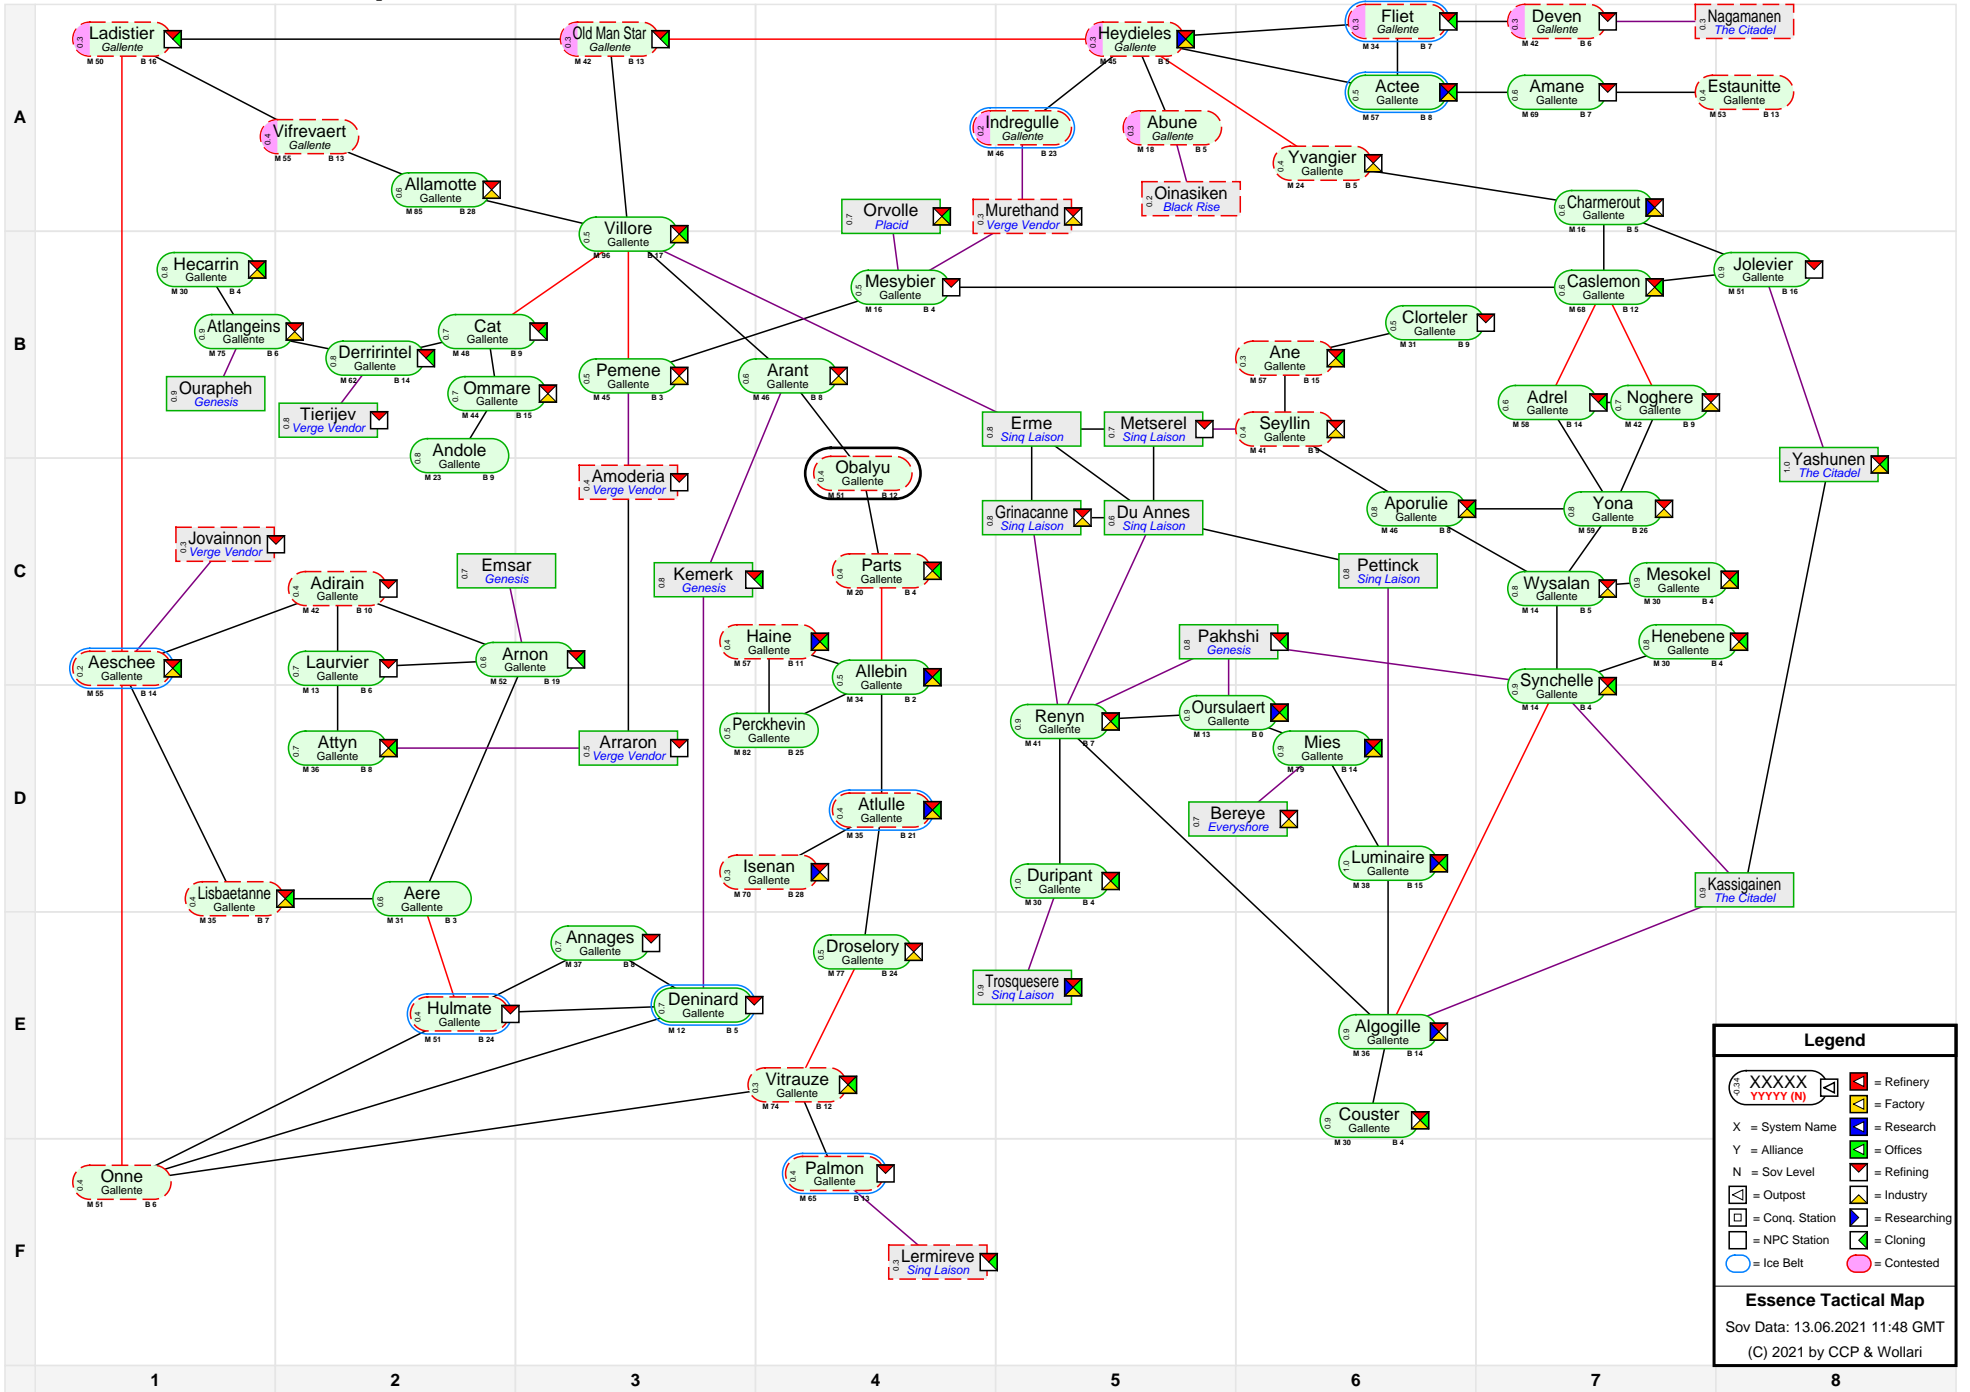

Essence Tactical Map

Legend

- X XXXXX YYYYY (N) = System Name
- X = Alliance
- N = Sov Level
- [Square with cross] = Outpost
- [Square with circle] = Conq. Station
- [Square with square] = NPC Station
- [Blue circle] = Ice Belt
- [Pink circle] = Contested
- [Red square with white triangle] = Refinery
- [Yellow square with white triangle] = Factory
- [Blue square with white triangle] = Research
- [Green square with white triangle] = Offices
- [Red square with white triangle] = Refining
- [Yellow square with white triangle] = Industry
- [Blue square with white triangle] = Researching
- [Green square with white triangle] = Cloning

Essence Tactical Map
 Sov Data: 13.06.2021 11:48 GMT
 (C) 2021 by CCP & Wollari