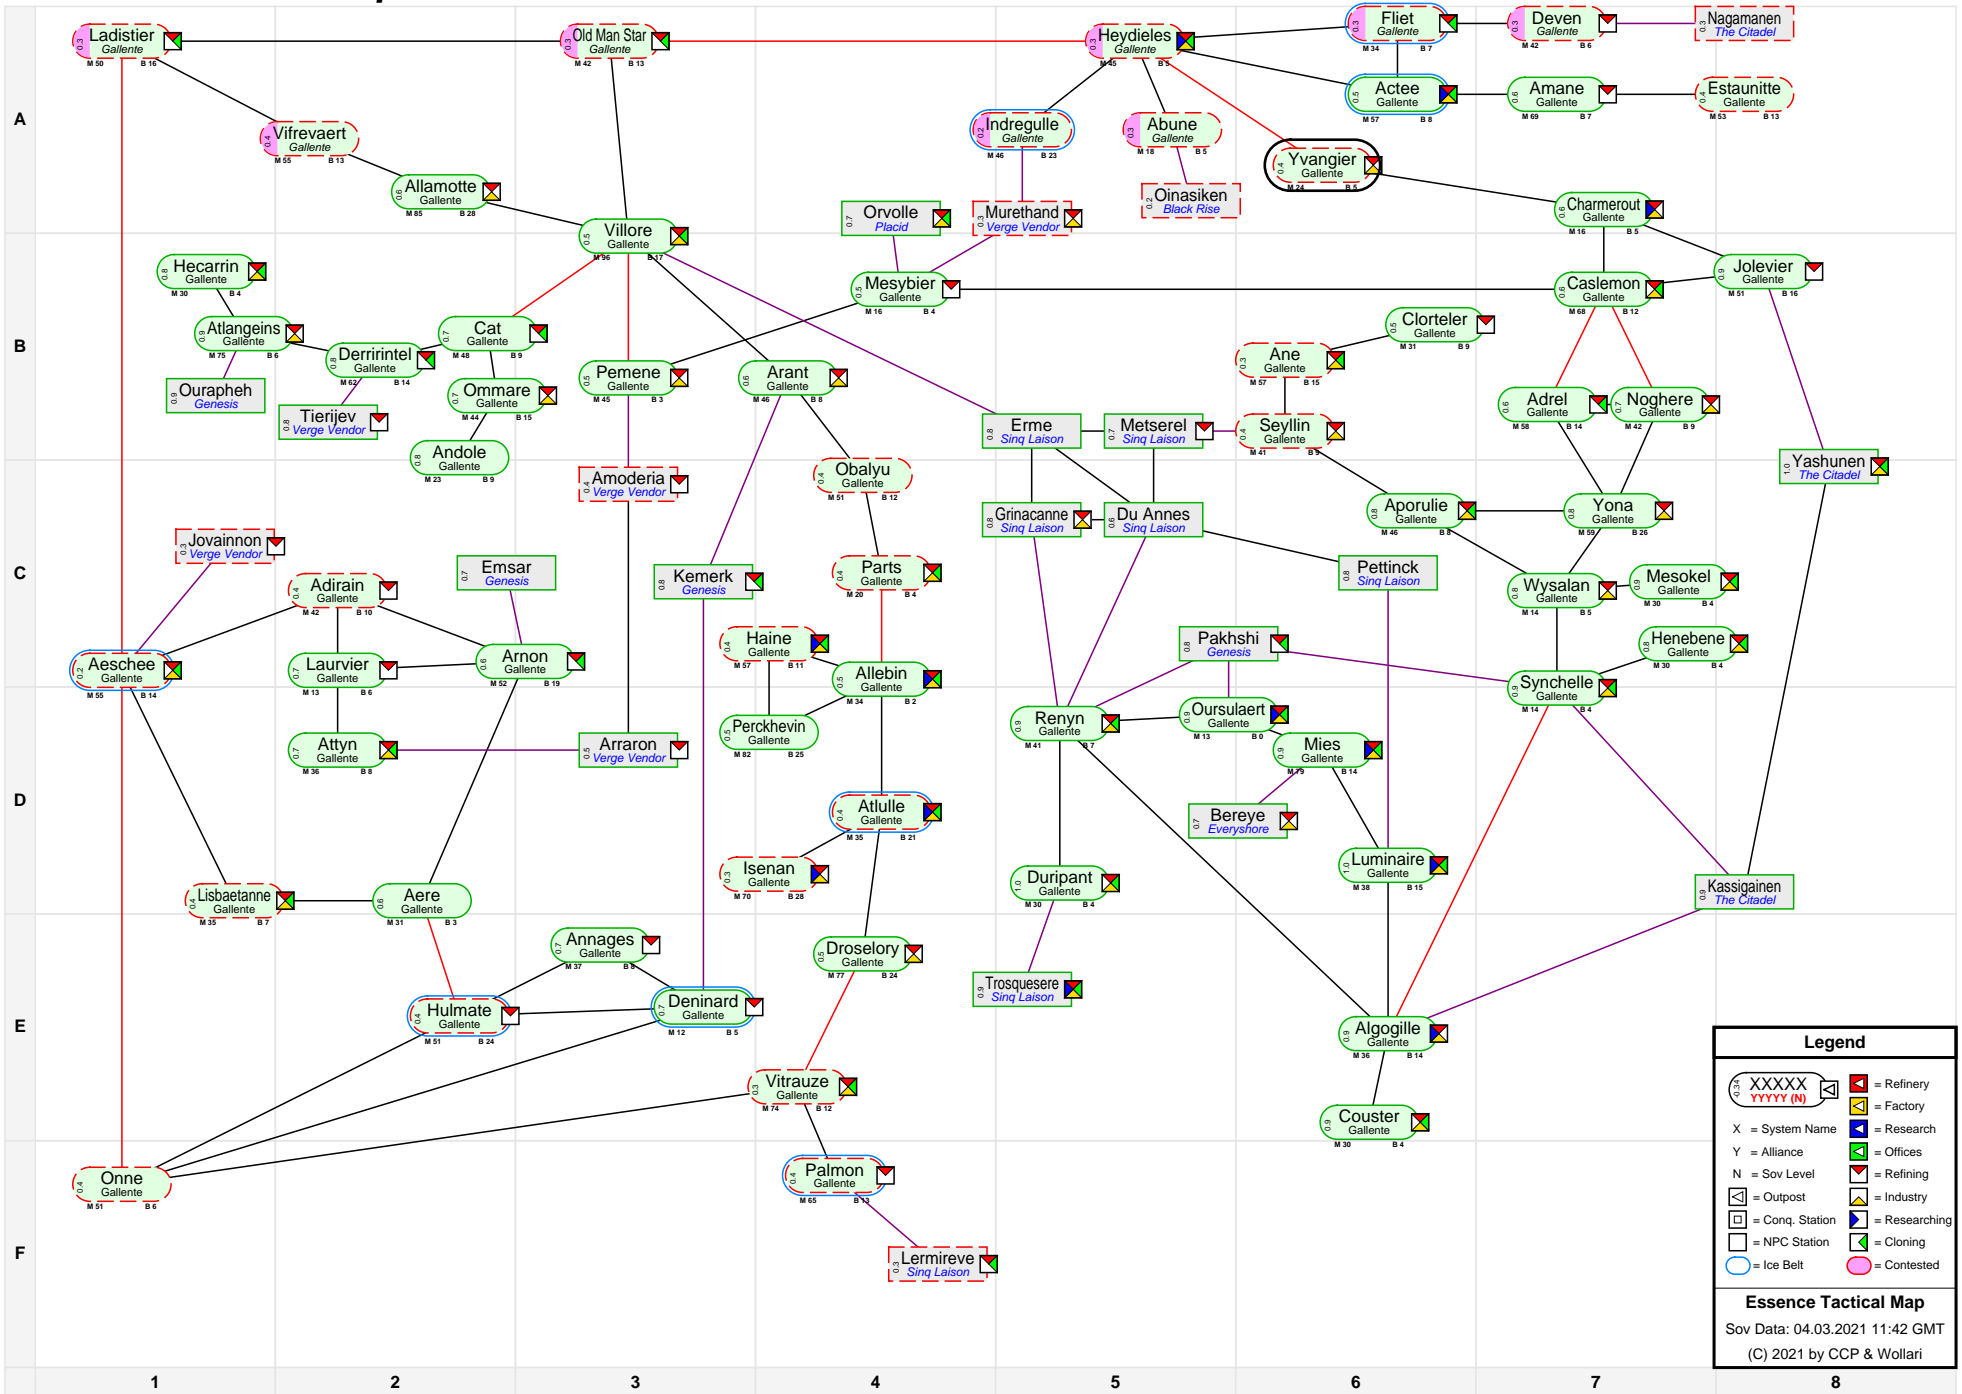

# Essence Tactical Map

**Legend**

- XXXXX (with M and B) = Refinery
- XXXXX (with M and B) = Factory
- X = System Name
- Y = Alliance
- N = Sov Level
- N (with M and B) = Offices
- (with M and B) = Refining
- (with M and B) = Industry
- (with M and B) = Conq. Station
- (with M and B) = Researching
- (with M and B) = NPC Station
- (with M and B) = Cloning
- (with M and B) = Ice Belt
- (with M and B) = Contested

**Essence Tactical Map**  
 Sov Data: 04.03.2021 11:42 GMT  
 (C) 2021 by CCP & Wollari