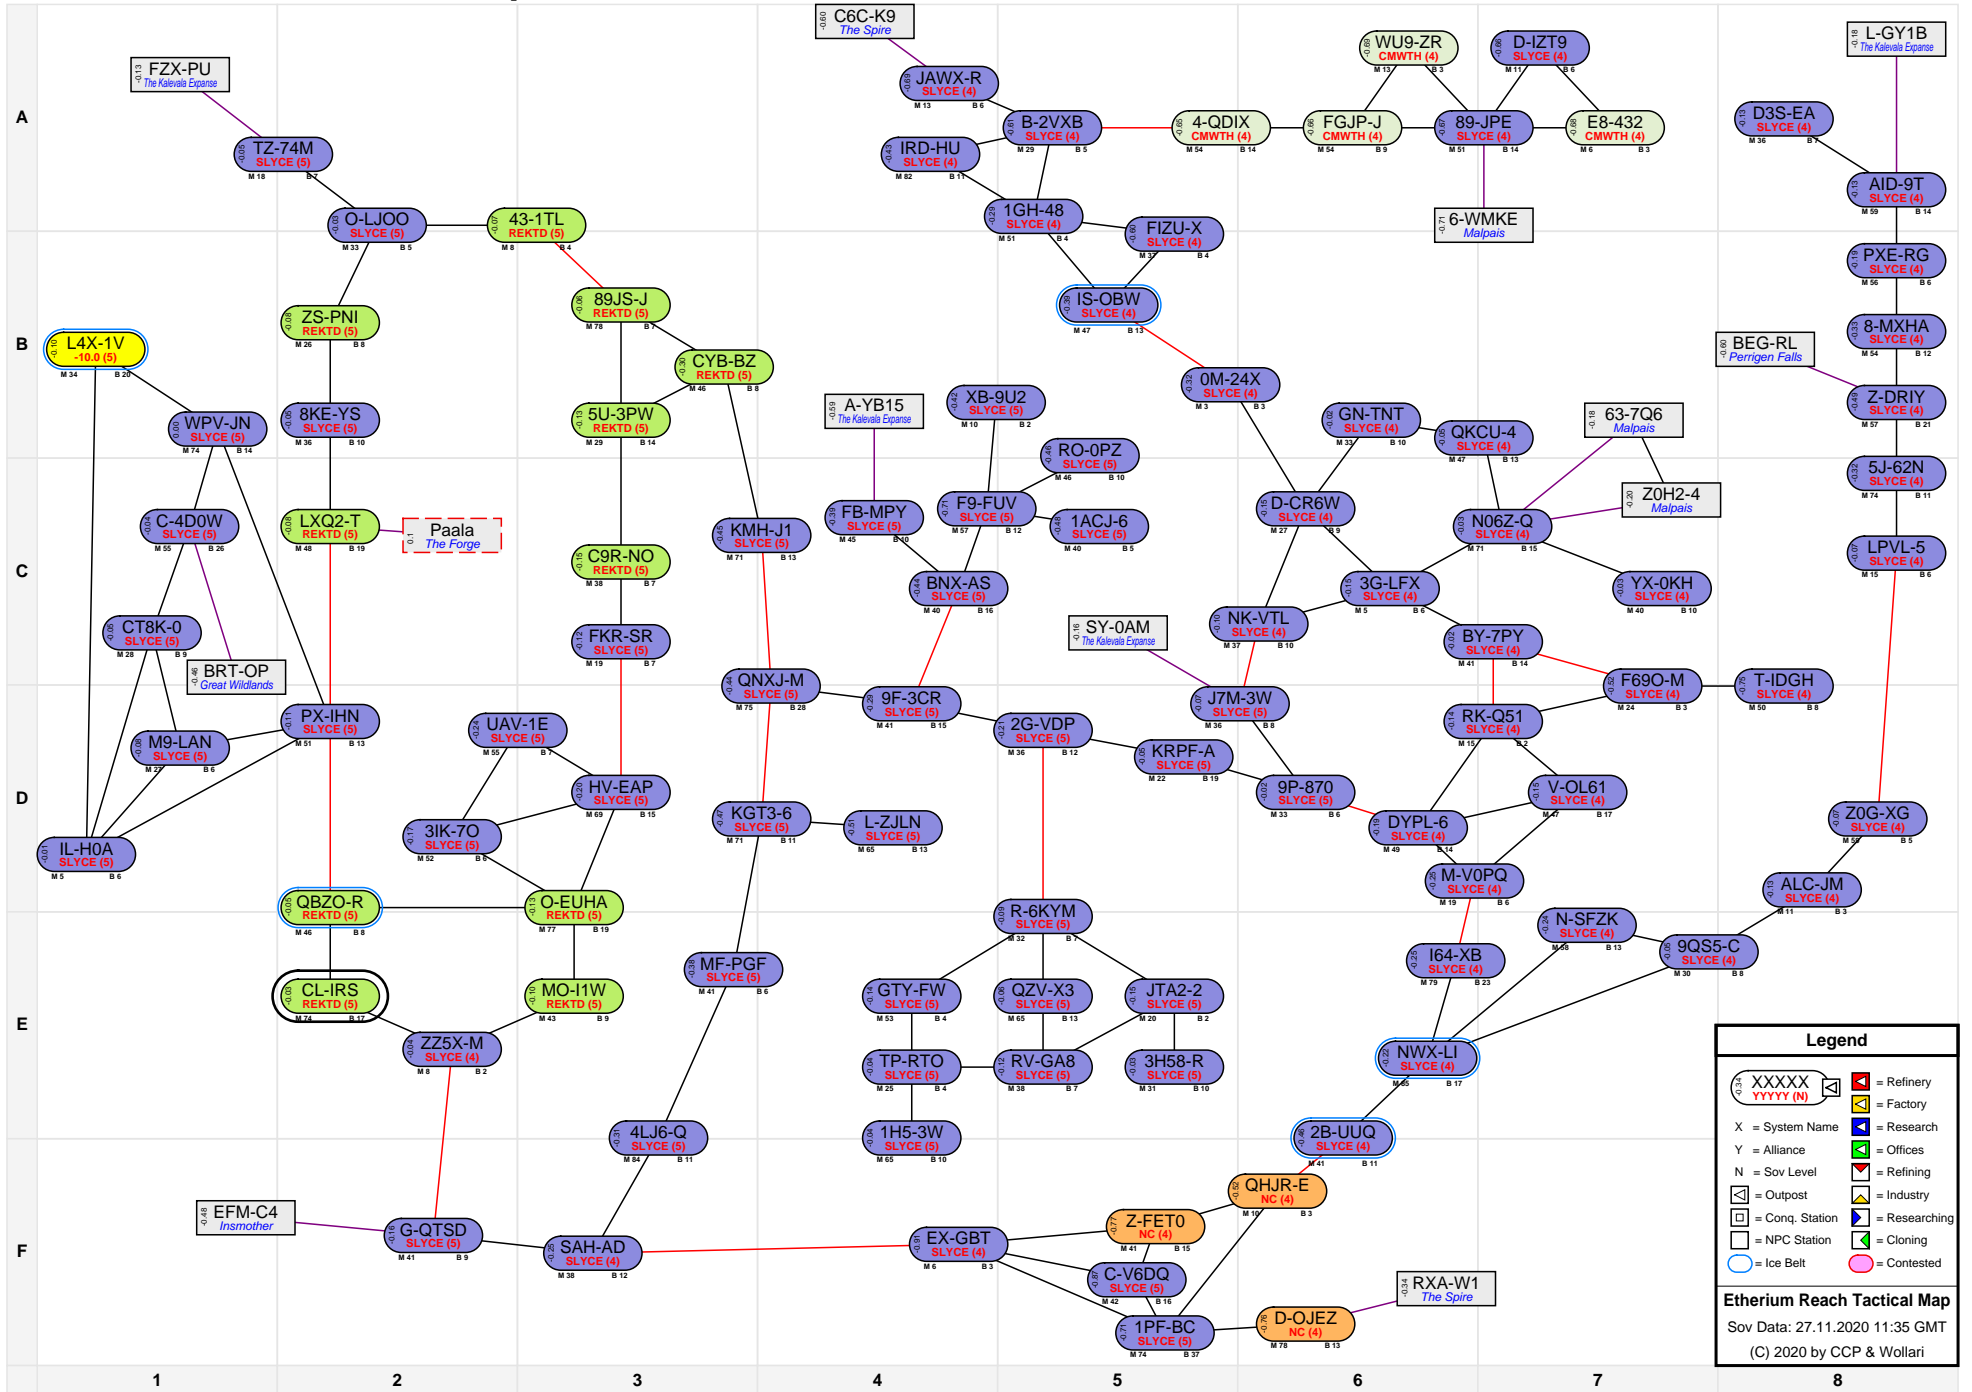

Etherium Reach Tactical Map

Legend

- XXXXX
YYYY (N) = Refinery
- X = System Name
- Y = Alliance
- N = Sov Level
- Outpost
- Conq. Station
- NPC Station
- Cloning
- Contested
- Factory
- Research
- Offices
- Refining
- Industry
- Researching
- Ice Belt

Etherium Reach Tactical Map
 Sov Data: 27.11.2020 11:35 GMT
 (C) 2020 by CCP & Wollari