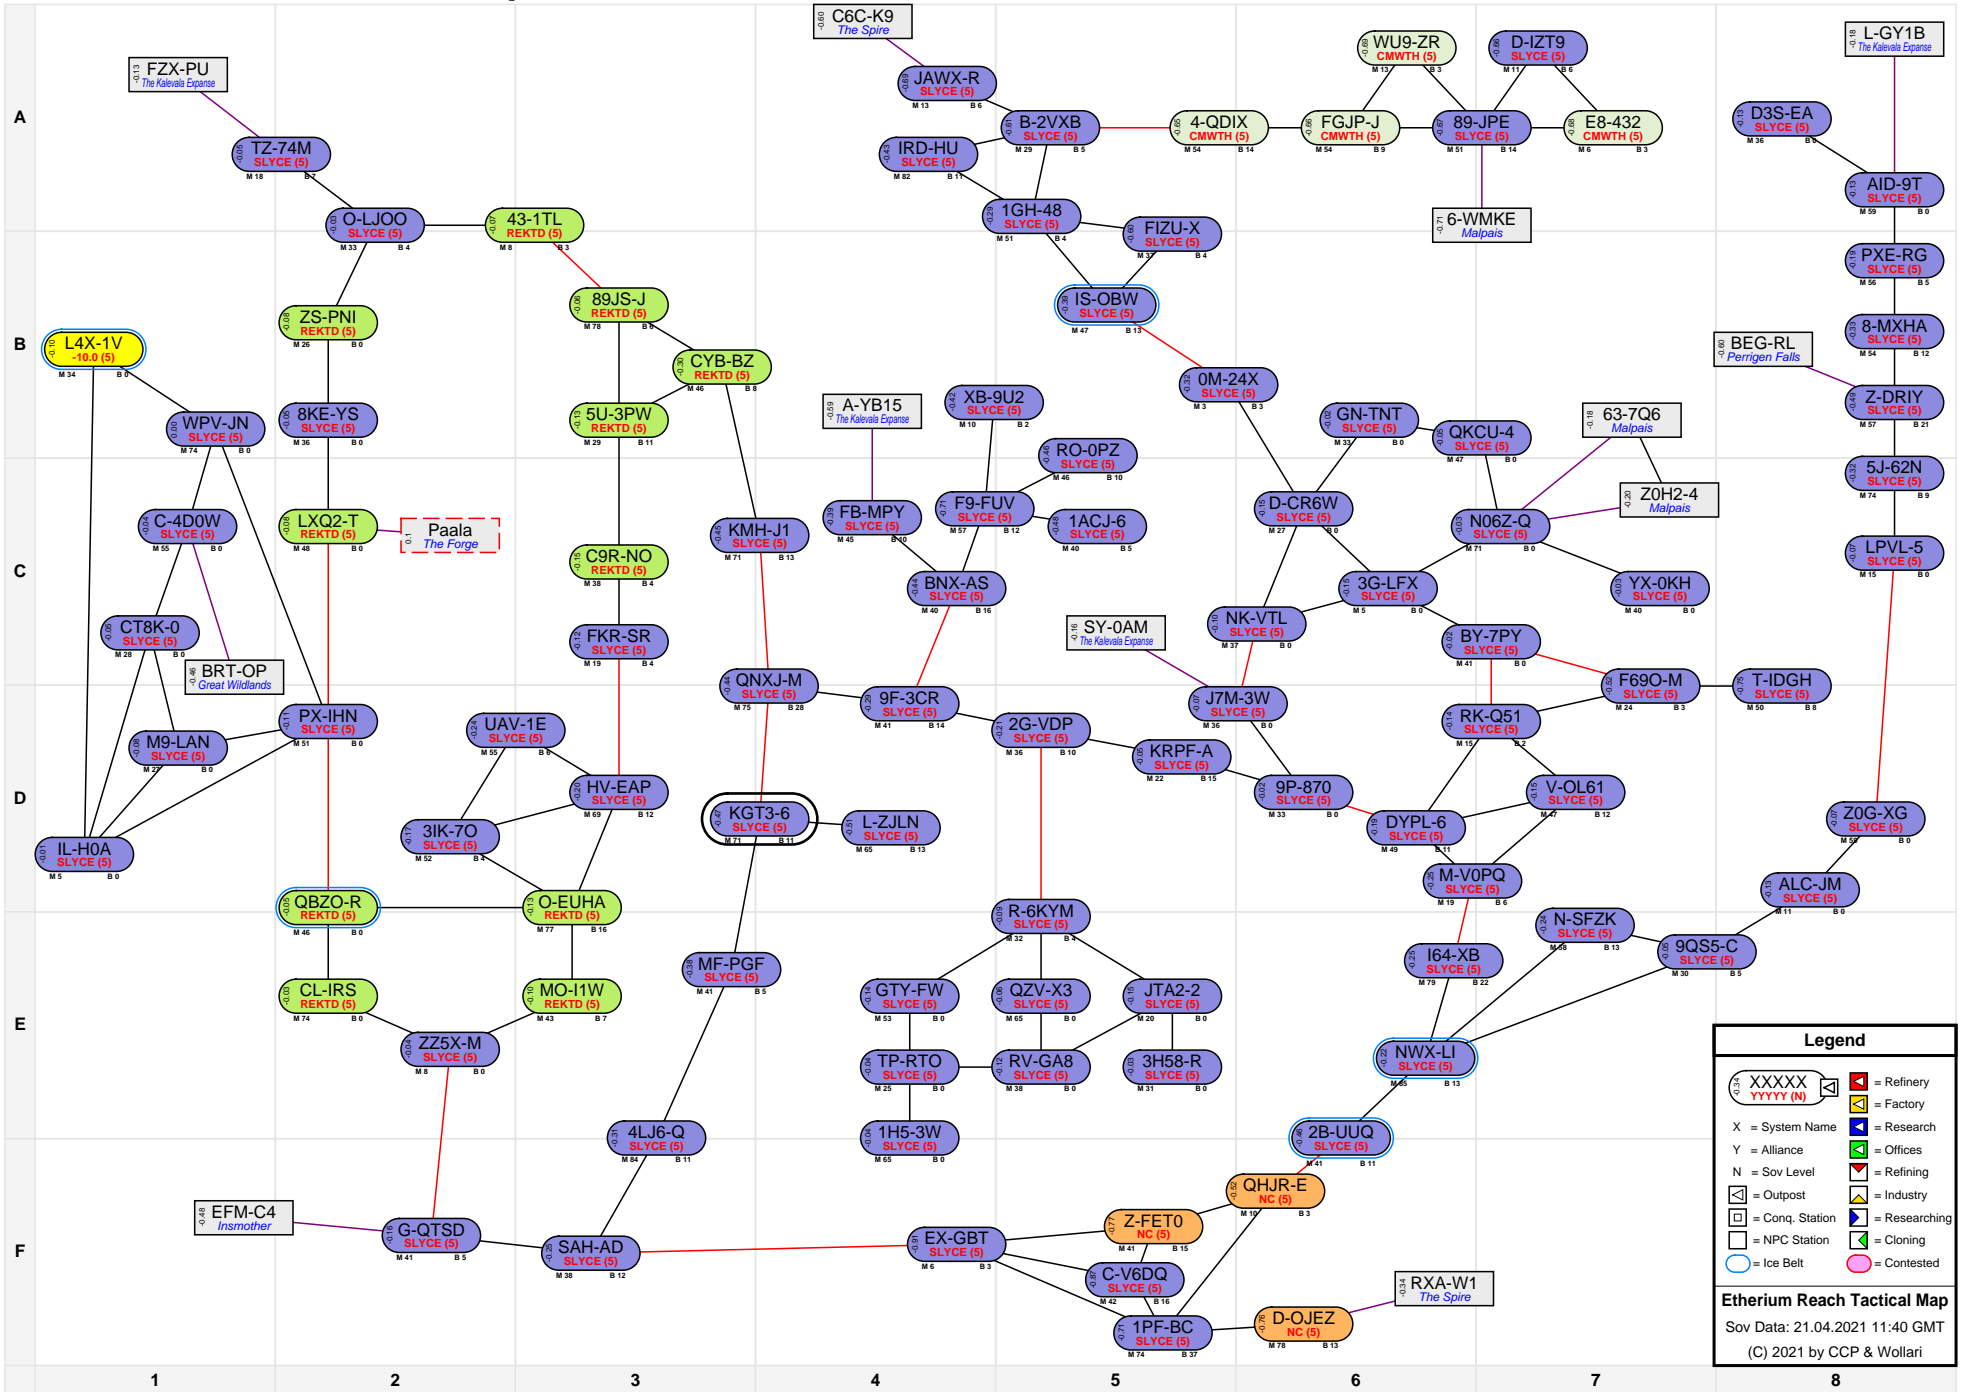

Etherium Reach Tactical Map

Legend	
	= Refinery
	= Factory
	= Research
	= Offices
	= Refining
	= Industry
	= Conq. Station
	= NPC Station
	= Cloning
	= Ice Belt
	= Contested

Etherium Reach Tactical Map
 Sov Data: 21.04.2021 11:40 GMT
 (C) 2021 by CCP & Wollari