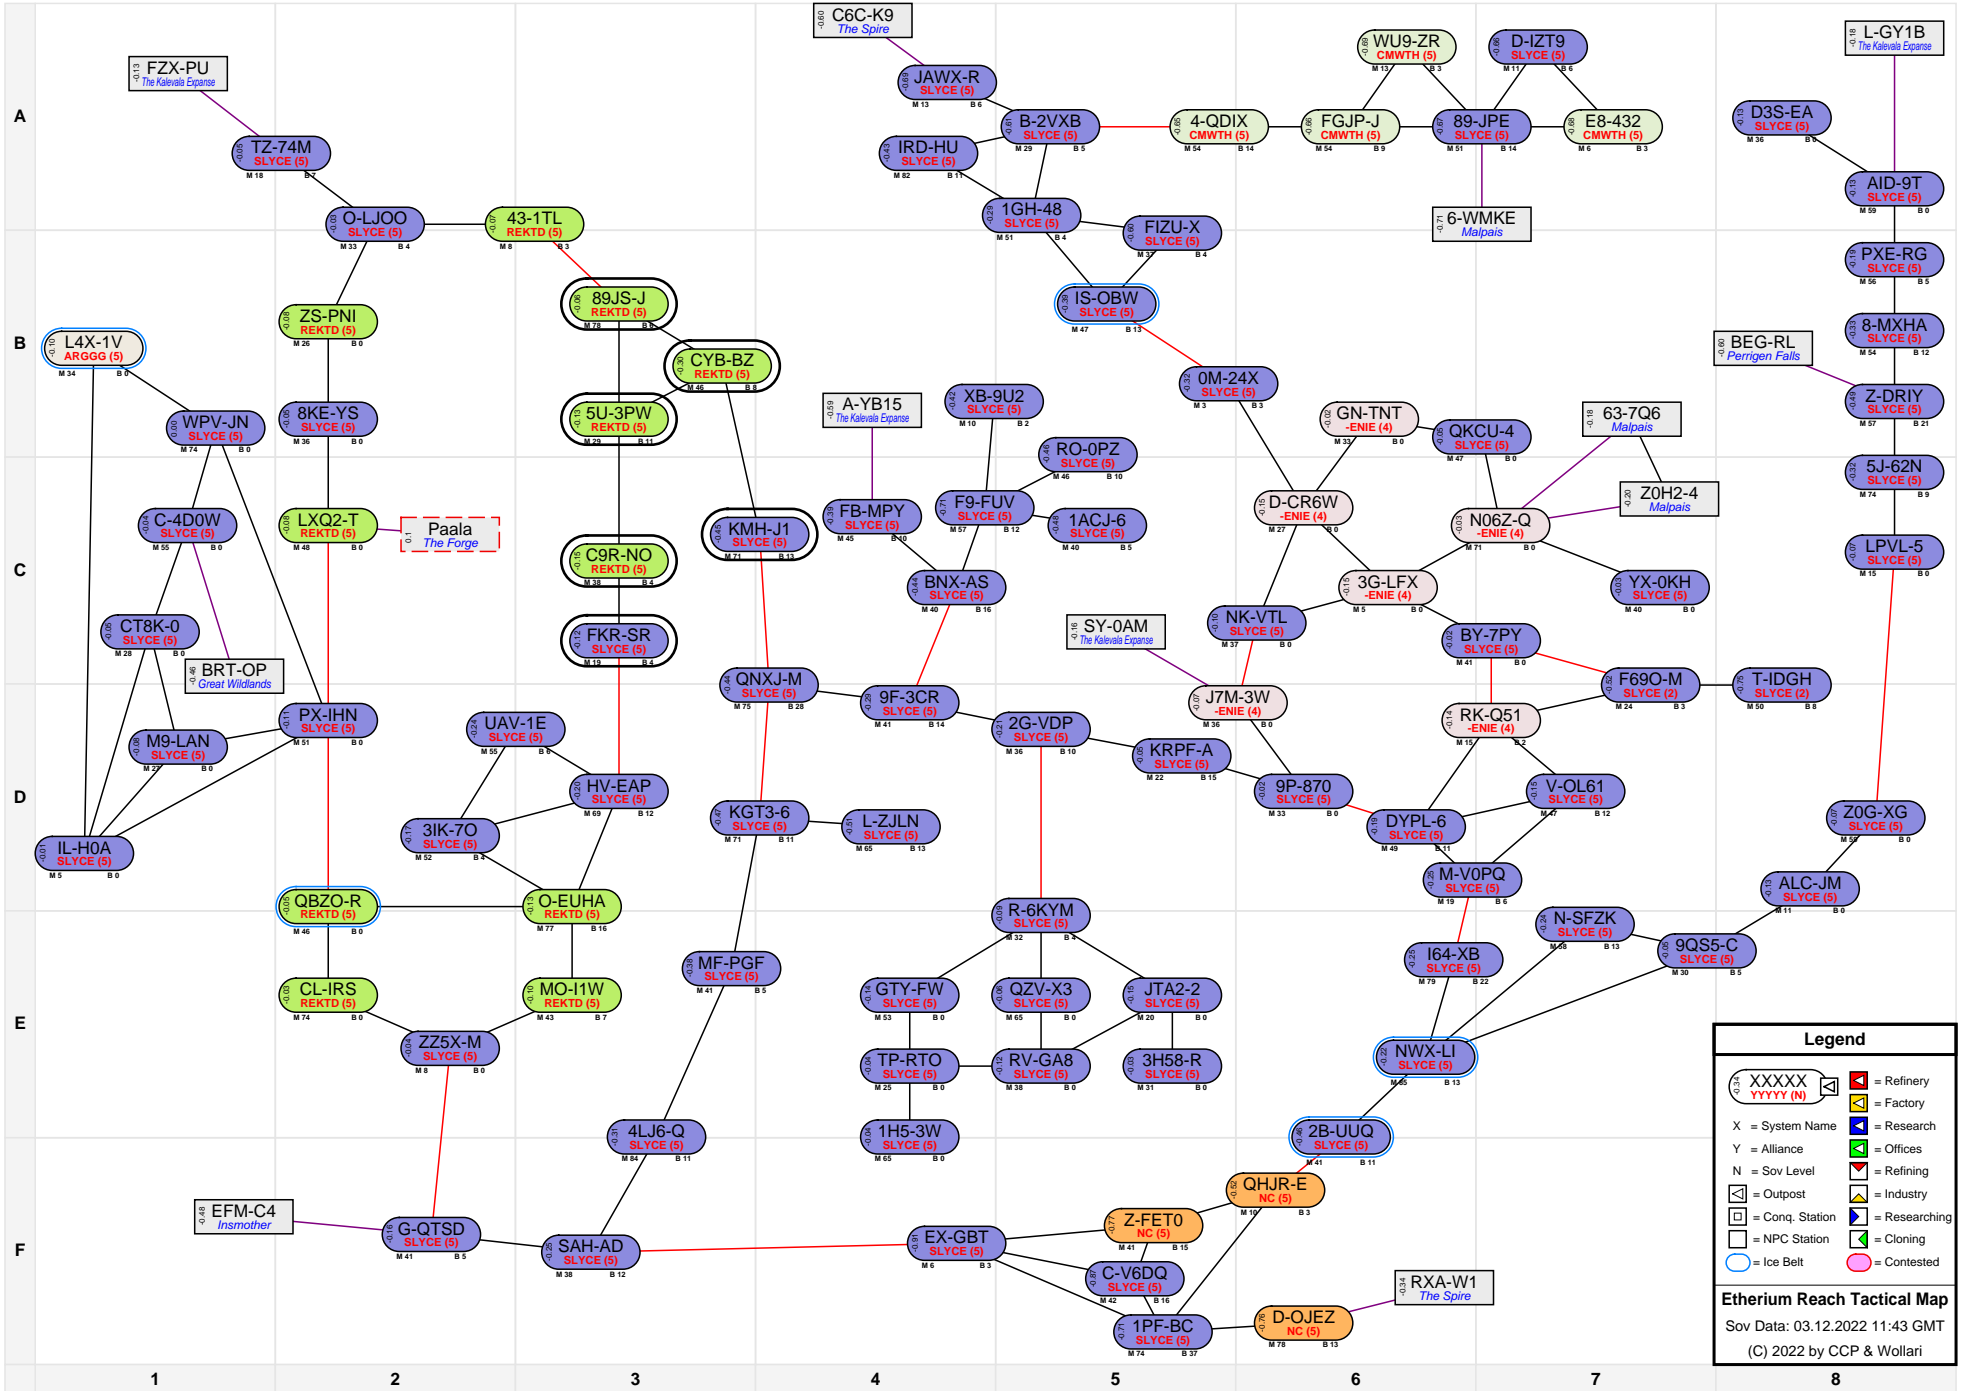

Etherium Reach Tactical Map

Legend

- XXXXX (with red square) = Refinery
- XXXXX (with yellow square) = Factory
- X (with green square) = Research
- Y (with blue square) = Offices
- N (with grey square) = NPC Station
- (with purple square) = Cloning
- (with red square) = Contested
- (with blue circle) = Ice Belt
- (with pink circle) = Contested

Etherium Reach Tactical Map
 Sov Data: 03.12.2022 11:43 GMT
 (C) 2022 by CCP & Wollari