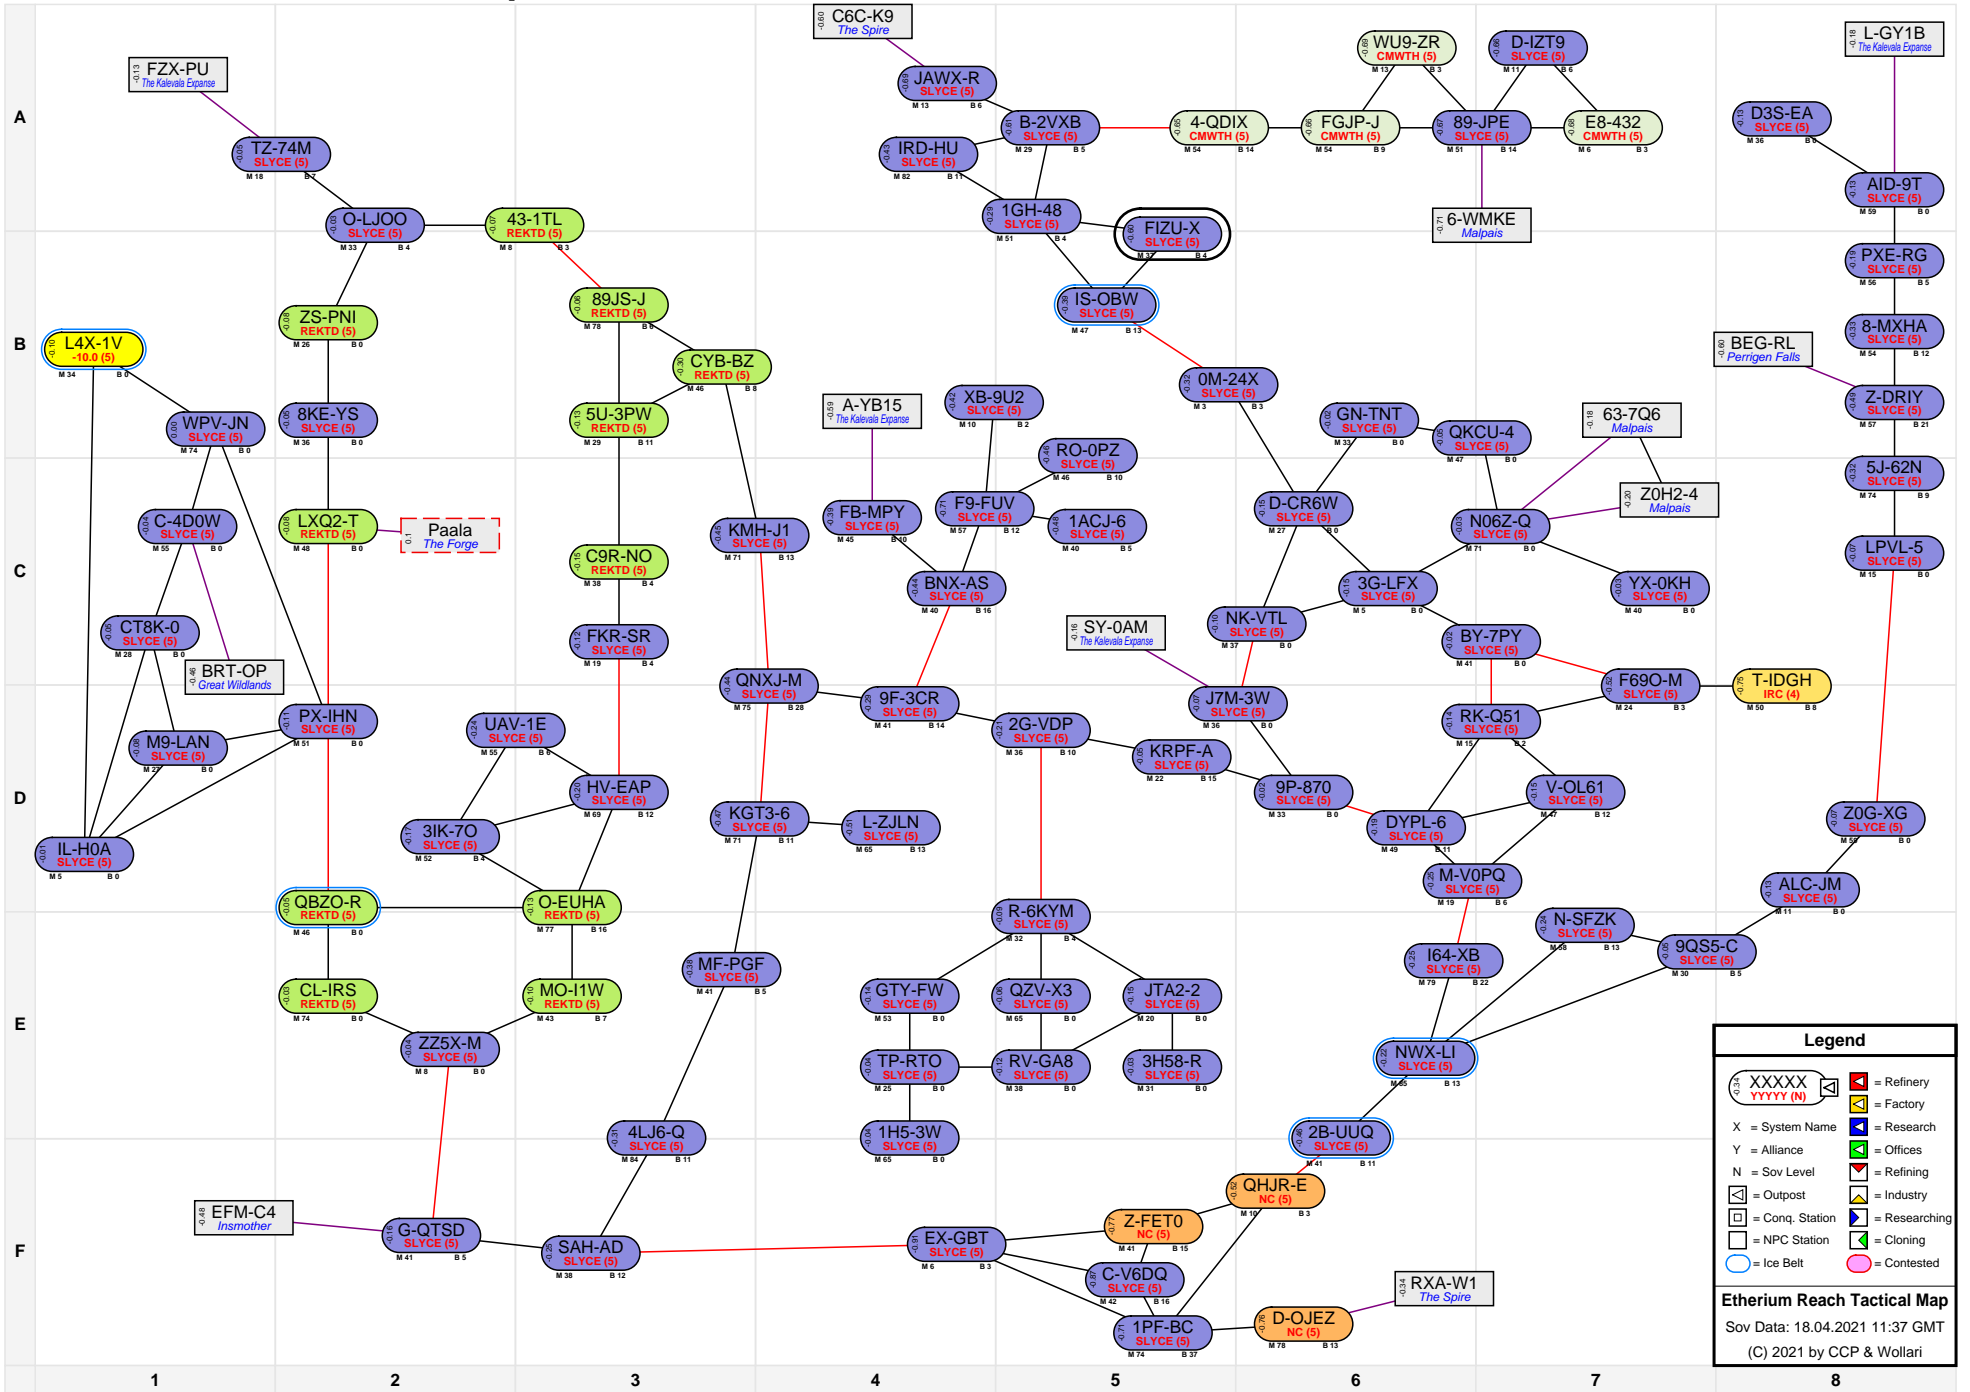

Etherium Reach Tactical Map

Legend

- XXXXX
YYYY (N) = Refinery
- X = System Name
- Y = Alliance
- N = Sov Level
- Outpost
- Conq. Station
- NPC Station
- Ice Belt
- Contested
- Factory
- Research
- Offices
- Refining
- Industry
- Researching
- Cloning

Etherium Reach Tactical Map
 Sov Data: 18.04.2021 11:37 GMT
 (C) 2021 by CCP & Wollari