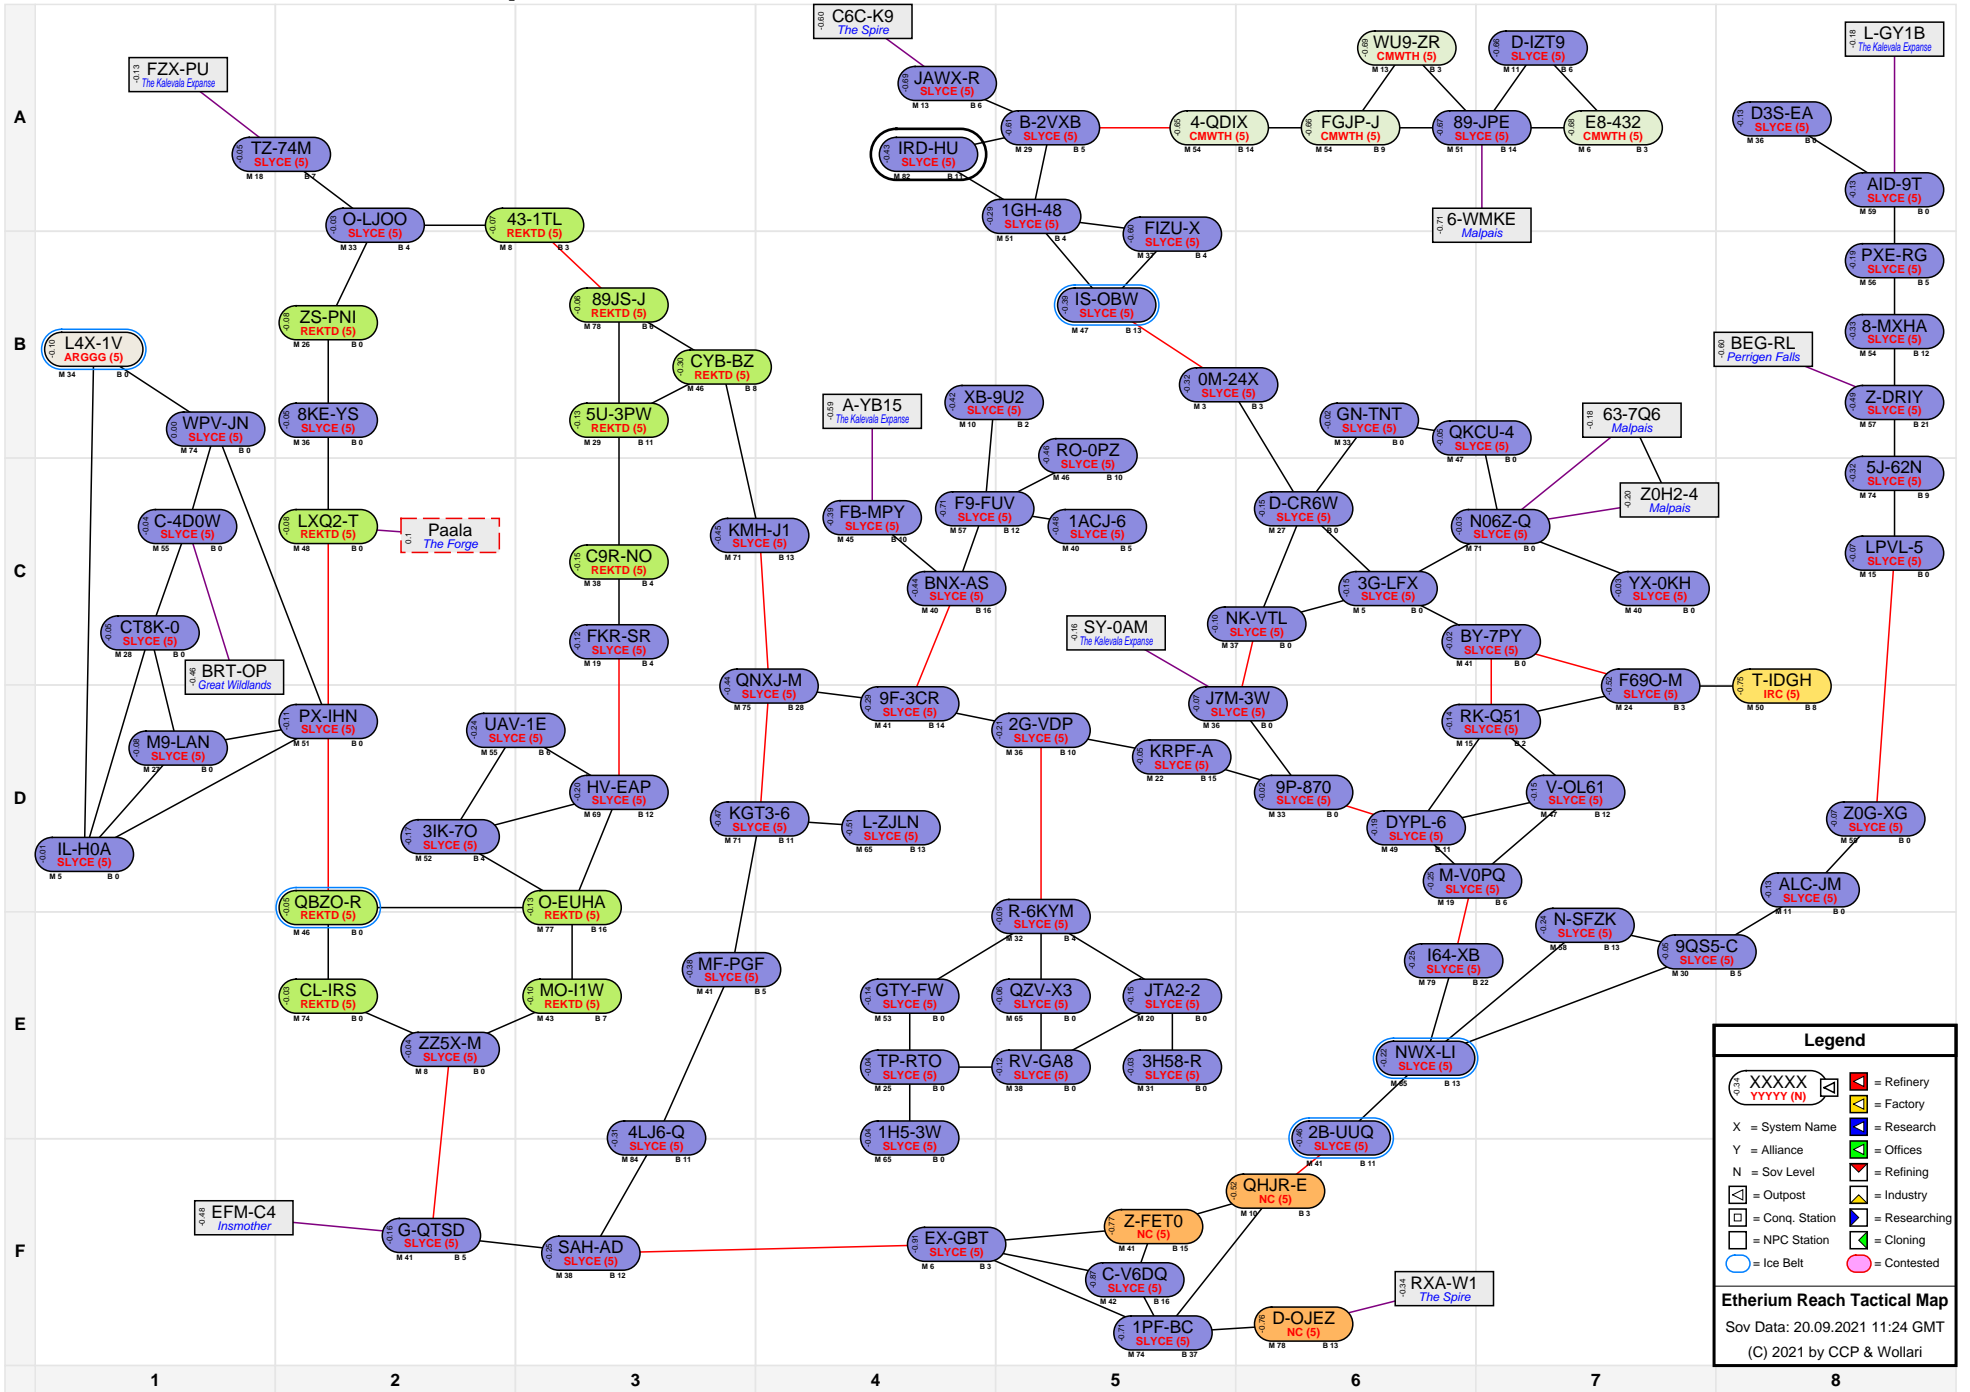

Etherium Reach Tactical Map

Legend

- XXXXX (Y) = Refinery
- XXXXX (N) = Factory
- X = System Name
- Y = Alliance
- N = Sov Level
- = Outpost
- = Conq. Station
- = NPC Station
- = Ice Belt
- = Contested
- = Research
- = Offices
- = Refining
- = Industry
- = Researching
- = Cloning

Etherium Reach Tactical Map
 Sov Data: 20.09.2021 11:24 GMT
 (C) 2021 by CCP & Wollari