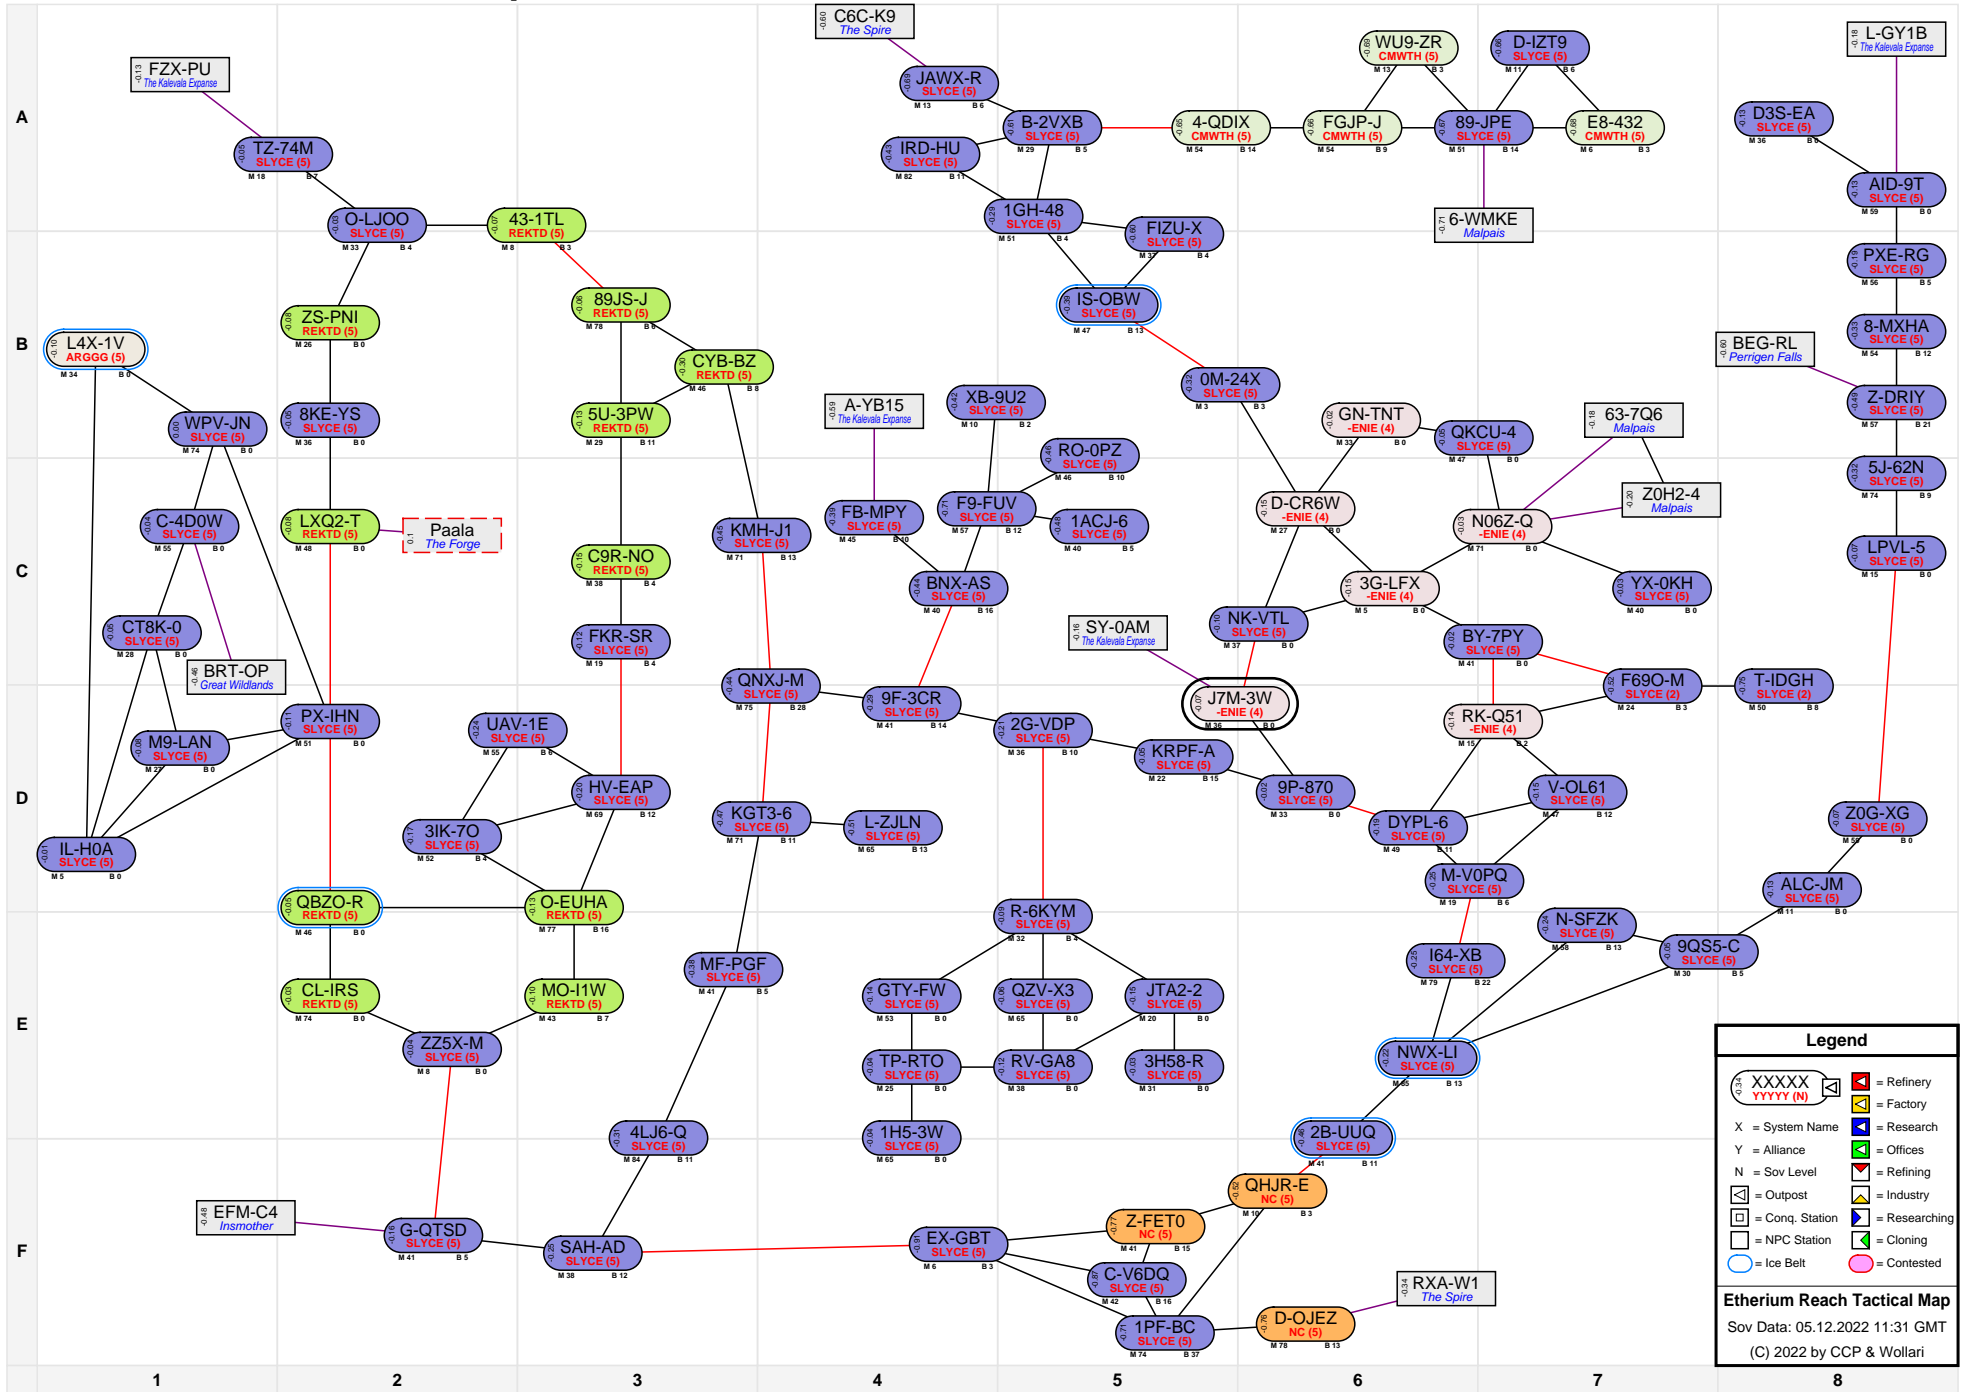

Etherium Reach Tactical Map

Legend

- XXXXX YYYYY (N) = Refinery
- X = System Name
- Y = Alliance
- N = Sov Level
- [Icon] = Outpost
- [Icon] = Conq. Station
- [Icon] = NPC Station
- [Icon] = Research
- [Icon] = Offices
- [Icon] = Refining
- [Icon] = Industry
- [Icon] = Researching
- [Icon] = Cloning
- [Icon] = Ice Belt
- [Icon] = Contested

Etherium Reach Tactical Map
 Sov Data: 05.12.2022 11:31 GMT
 (C) 2022 by CCP & Wollari