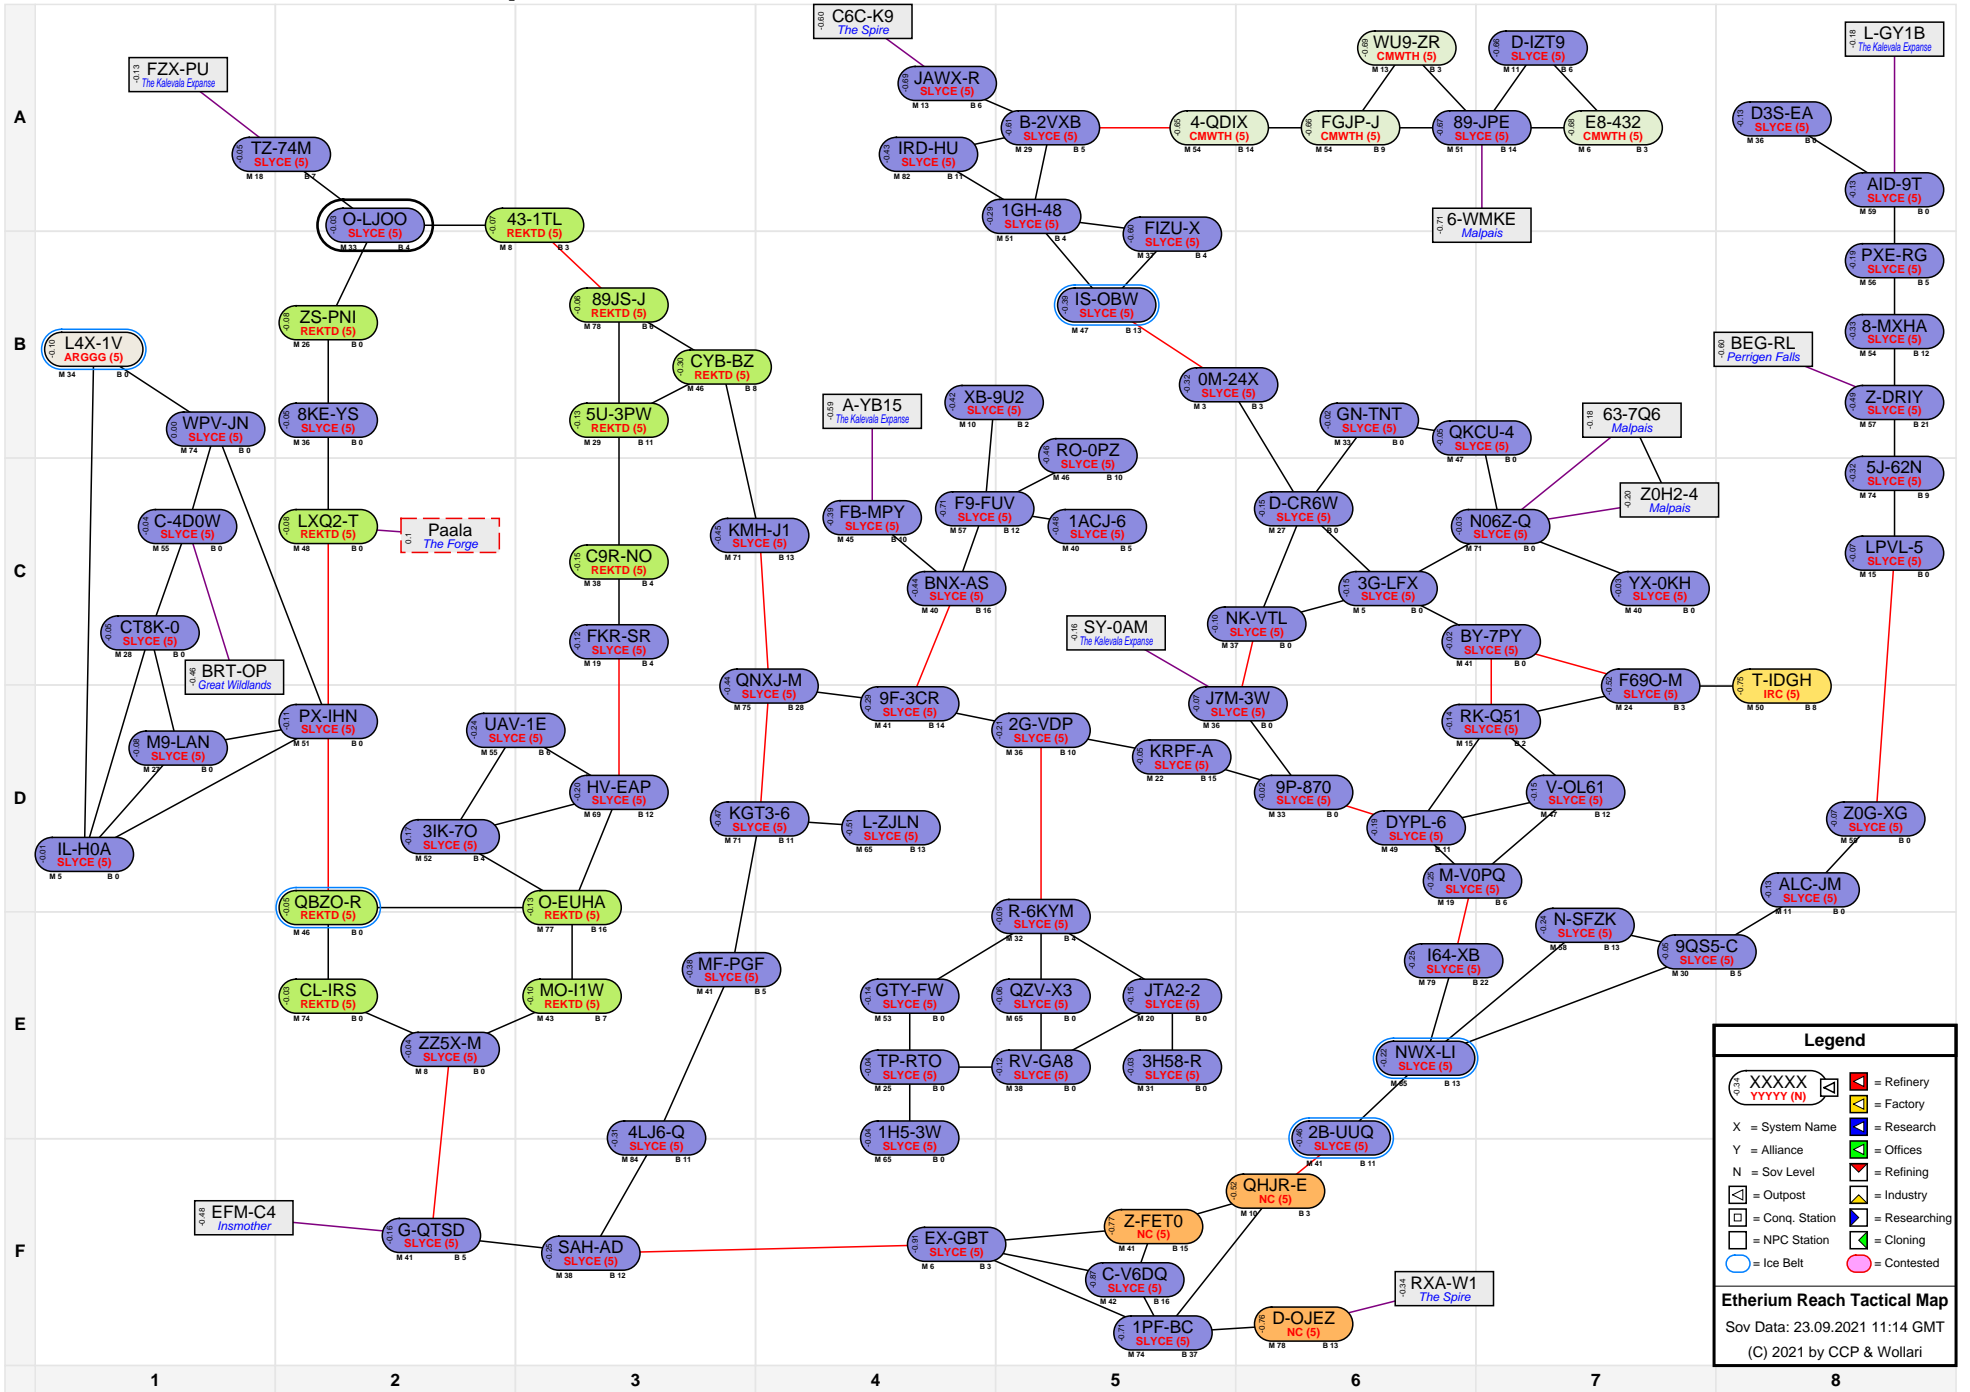

Etherium Reach Tactical Map

Legend

- XXXXX YYYYY (N) = Station
- X = System Name
- Y = Alliance
- N = Sov Level
- [Icon] = Outpost
- [Icon] = Conq. Station
- [Icon] = NPC Station
- [Icon] = Ice Belt
- [Icon] = Contested
- [Icon] = Refinery
- [Icon] = Factory
- [Icon] = Research
- [Icon] = Offices
- [Icon] = Refining
- [Icon] = Industry
- [Icon] = Researching
- [Icon] = Cloning

Etherium Reach Tactical Map
 Sov Data: 23.09.2021 11:14 GMT
 (C) 2021 by CCP & Wollari