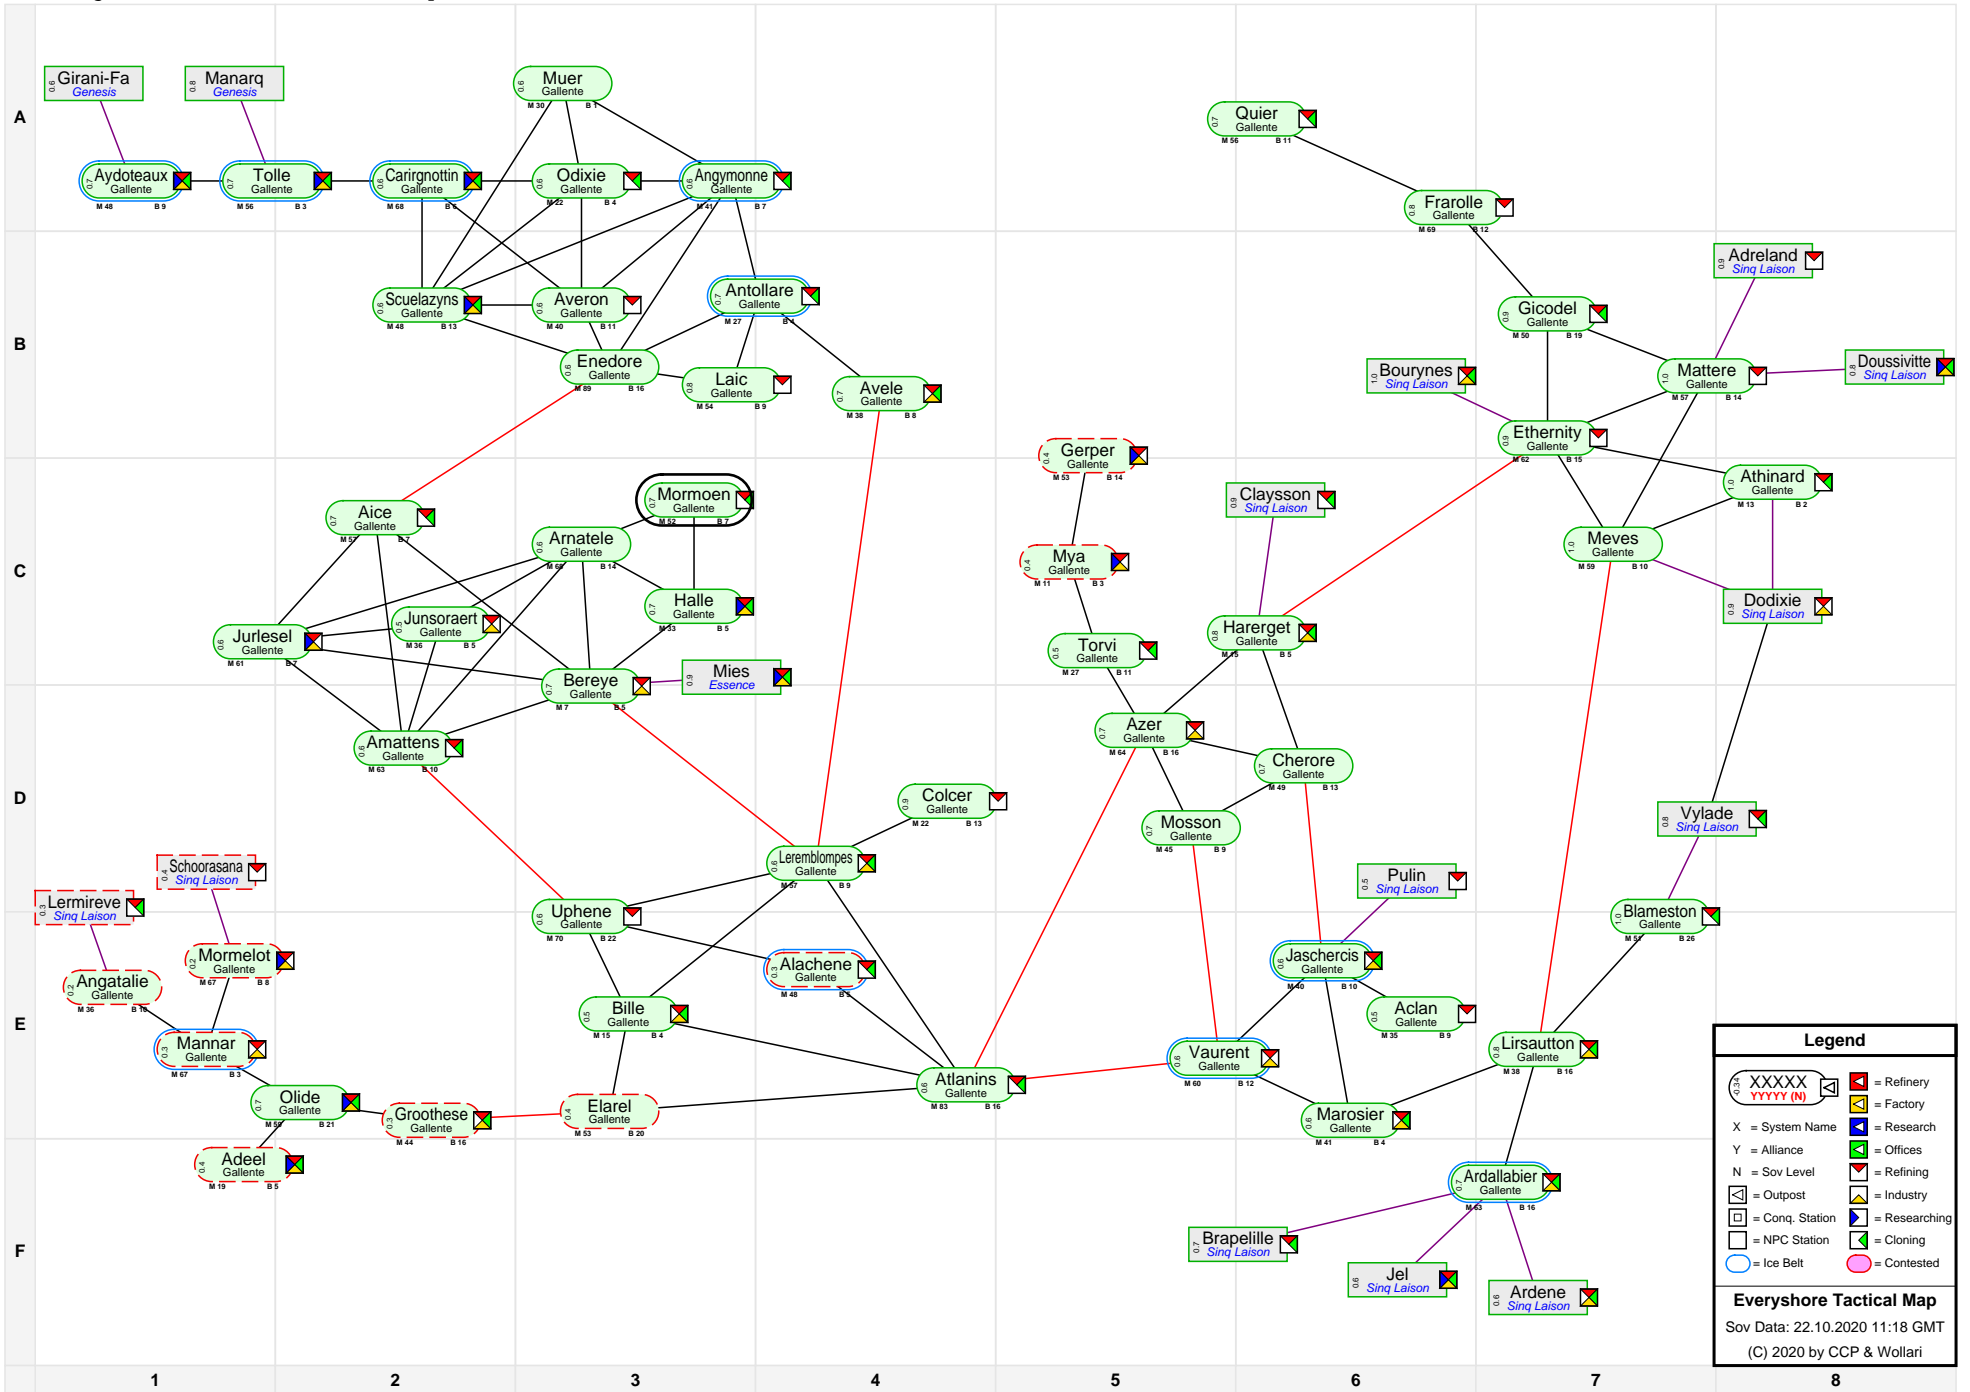

Everyshore Tactical Map

Legend

- XXXXXX (with YYYYY (N)) = System Name
- X = Alliance
- Y = Sov Level
- N = Outpost
- R = Conq. Station
- C = Researching
- Cl = NPC Station
- Cl = Cloning
- Contested
- Refinery
- Factory
- Research
- Offices
- Refining
- Industry
- Researching
- NPC Station
- Cloning
- Contested

Everyshore Tactical Map
 Sov Data: 22.10.2020 11:18 GMT
 (C) 2020 by CCP & Wollari