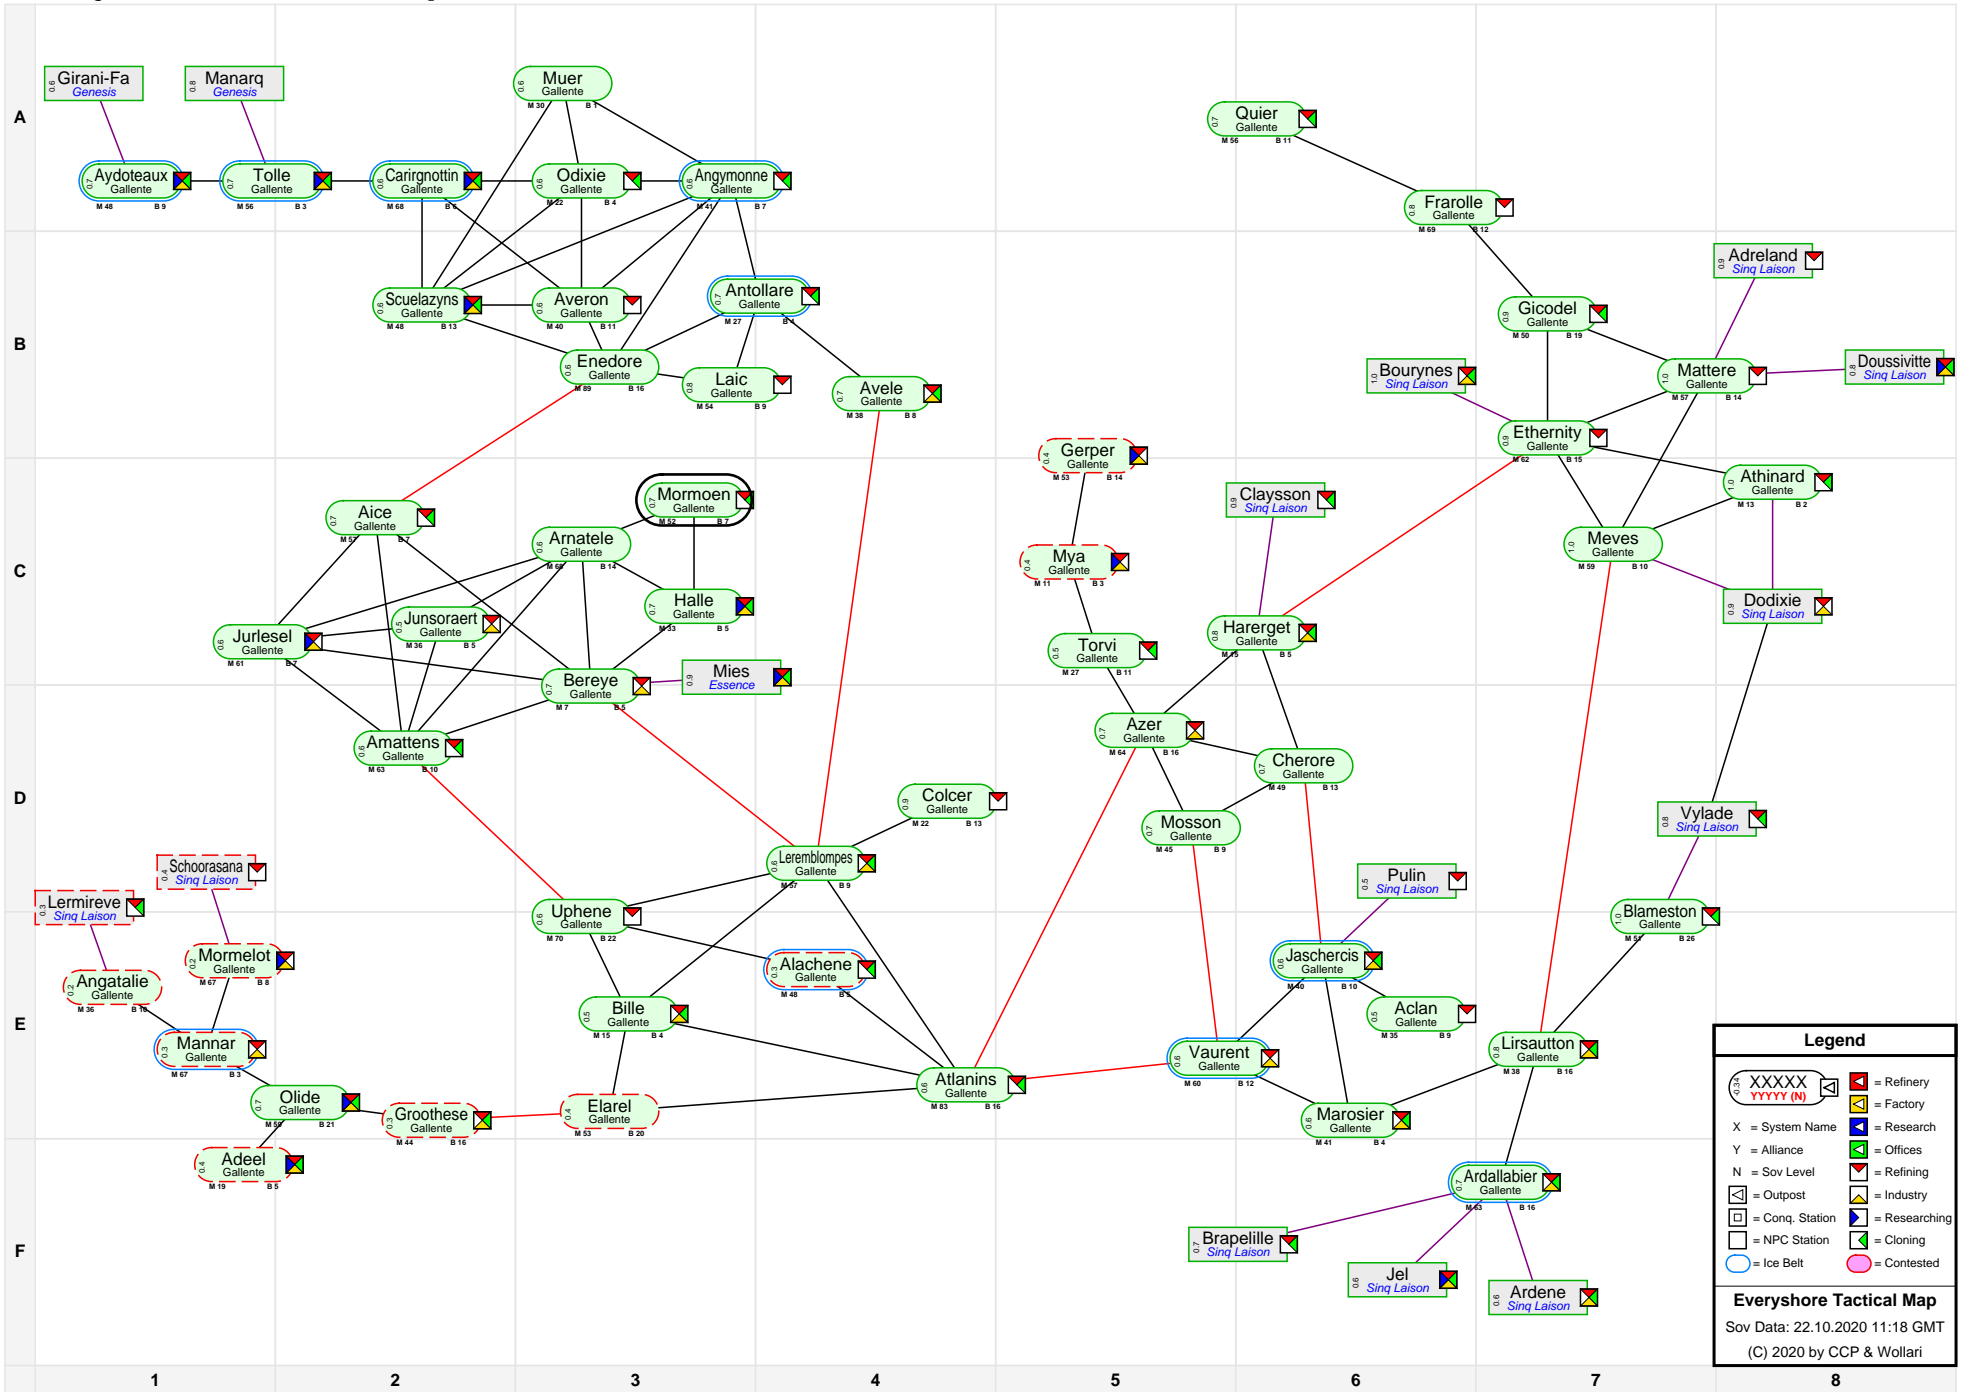

Everyshore Tactical Map

Legend

- XXXXXX (System Name) [Symbol] = Refinery
- YYYYY (N) [Symbol] = Factory
- X = System Name [Symbol]
- Y = Alliance [Symbol]
- N = Sov Level [Symbol]
- [Symbol] = Offices
- [Symbol] = Refining
- [Symbol] = Industry
- [Symbol] = Conq. Station
- [Symbol] = Researching
- [Symbol] = NPC Station
- [Symbol] = Cloning
- [Symbol] = Ice Belt
- [Symbol] = Contested

Everyshore Tactical Map
 Sov Data: 22.10.2020 11:18 GMT
 (C) 2020 by CCP & Wollari