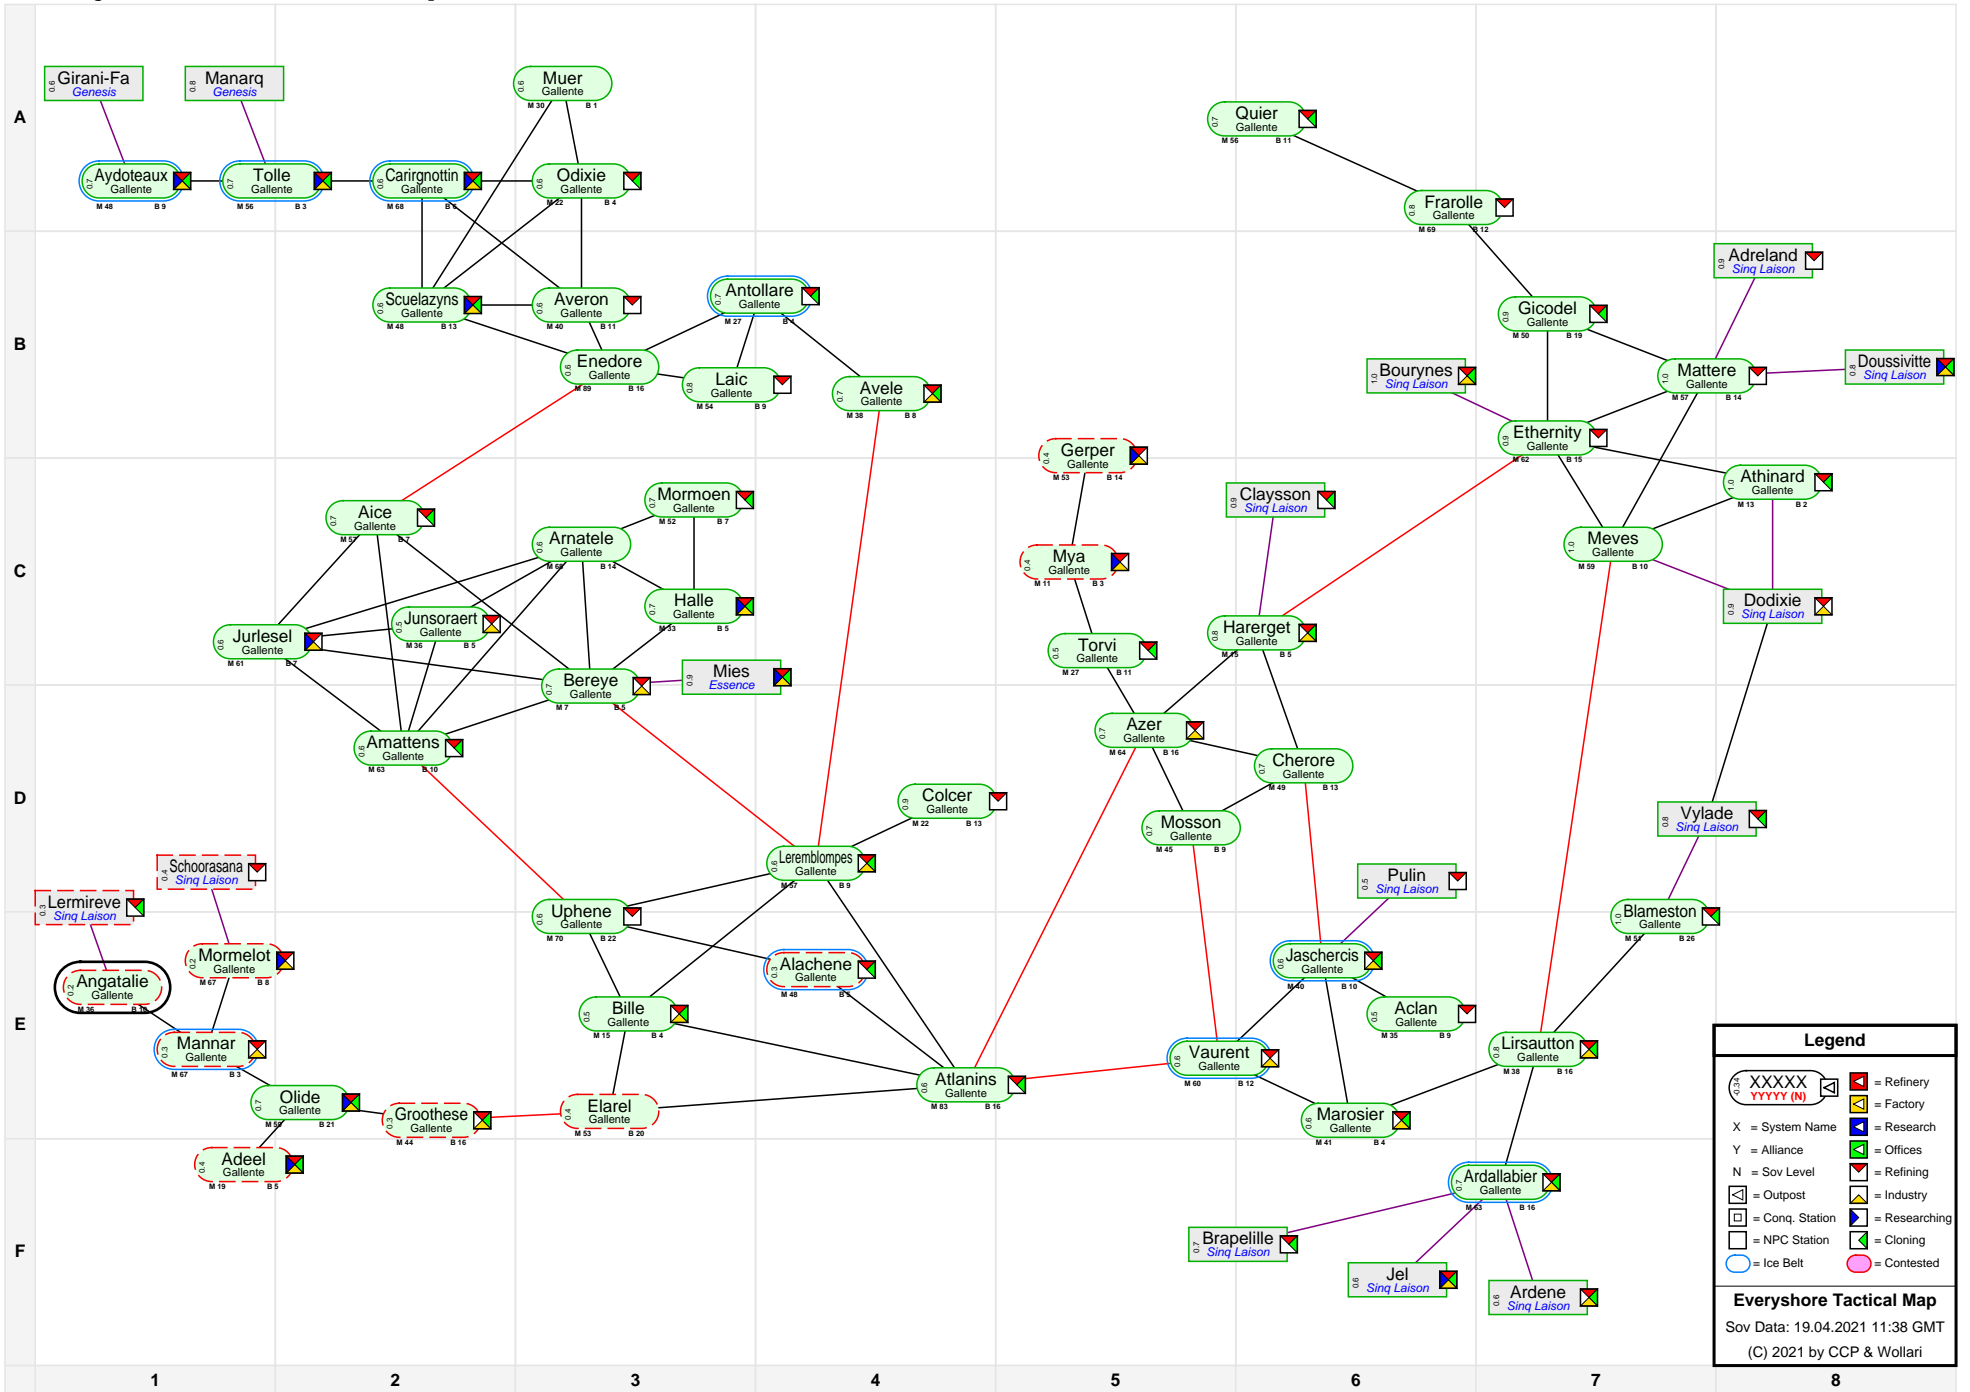

Everyshore Tactical Map

Legend

- XXXXX = Refinery
- YYYY (N) = Factory
- X = System Name
- Y = Alliance
- N = Sov Level
- = Refining
- = Outpost
- = Cong. Station
- = Researching
- = NPC Station
- = Cloning
- = Contested

Everyshore Tactical Map
 Sov Data: 19.04.2021 11:38 GMT
 (C) 2021 by CCP & Wollari