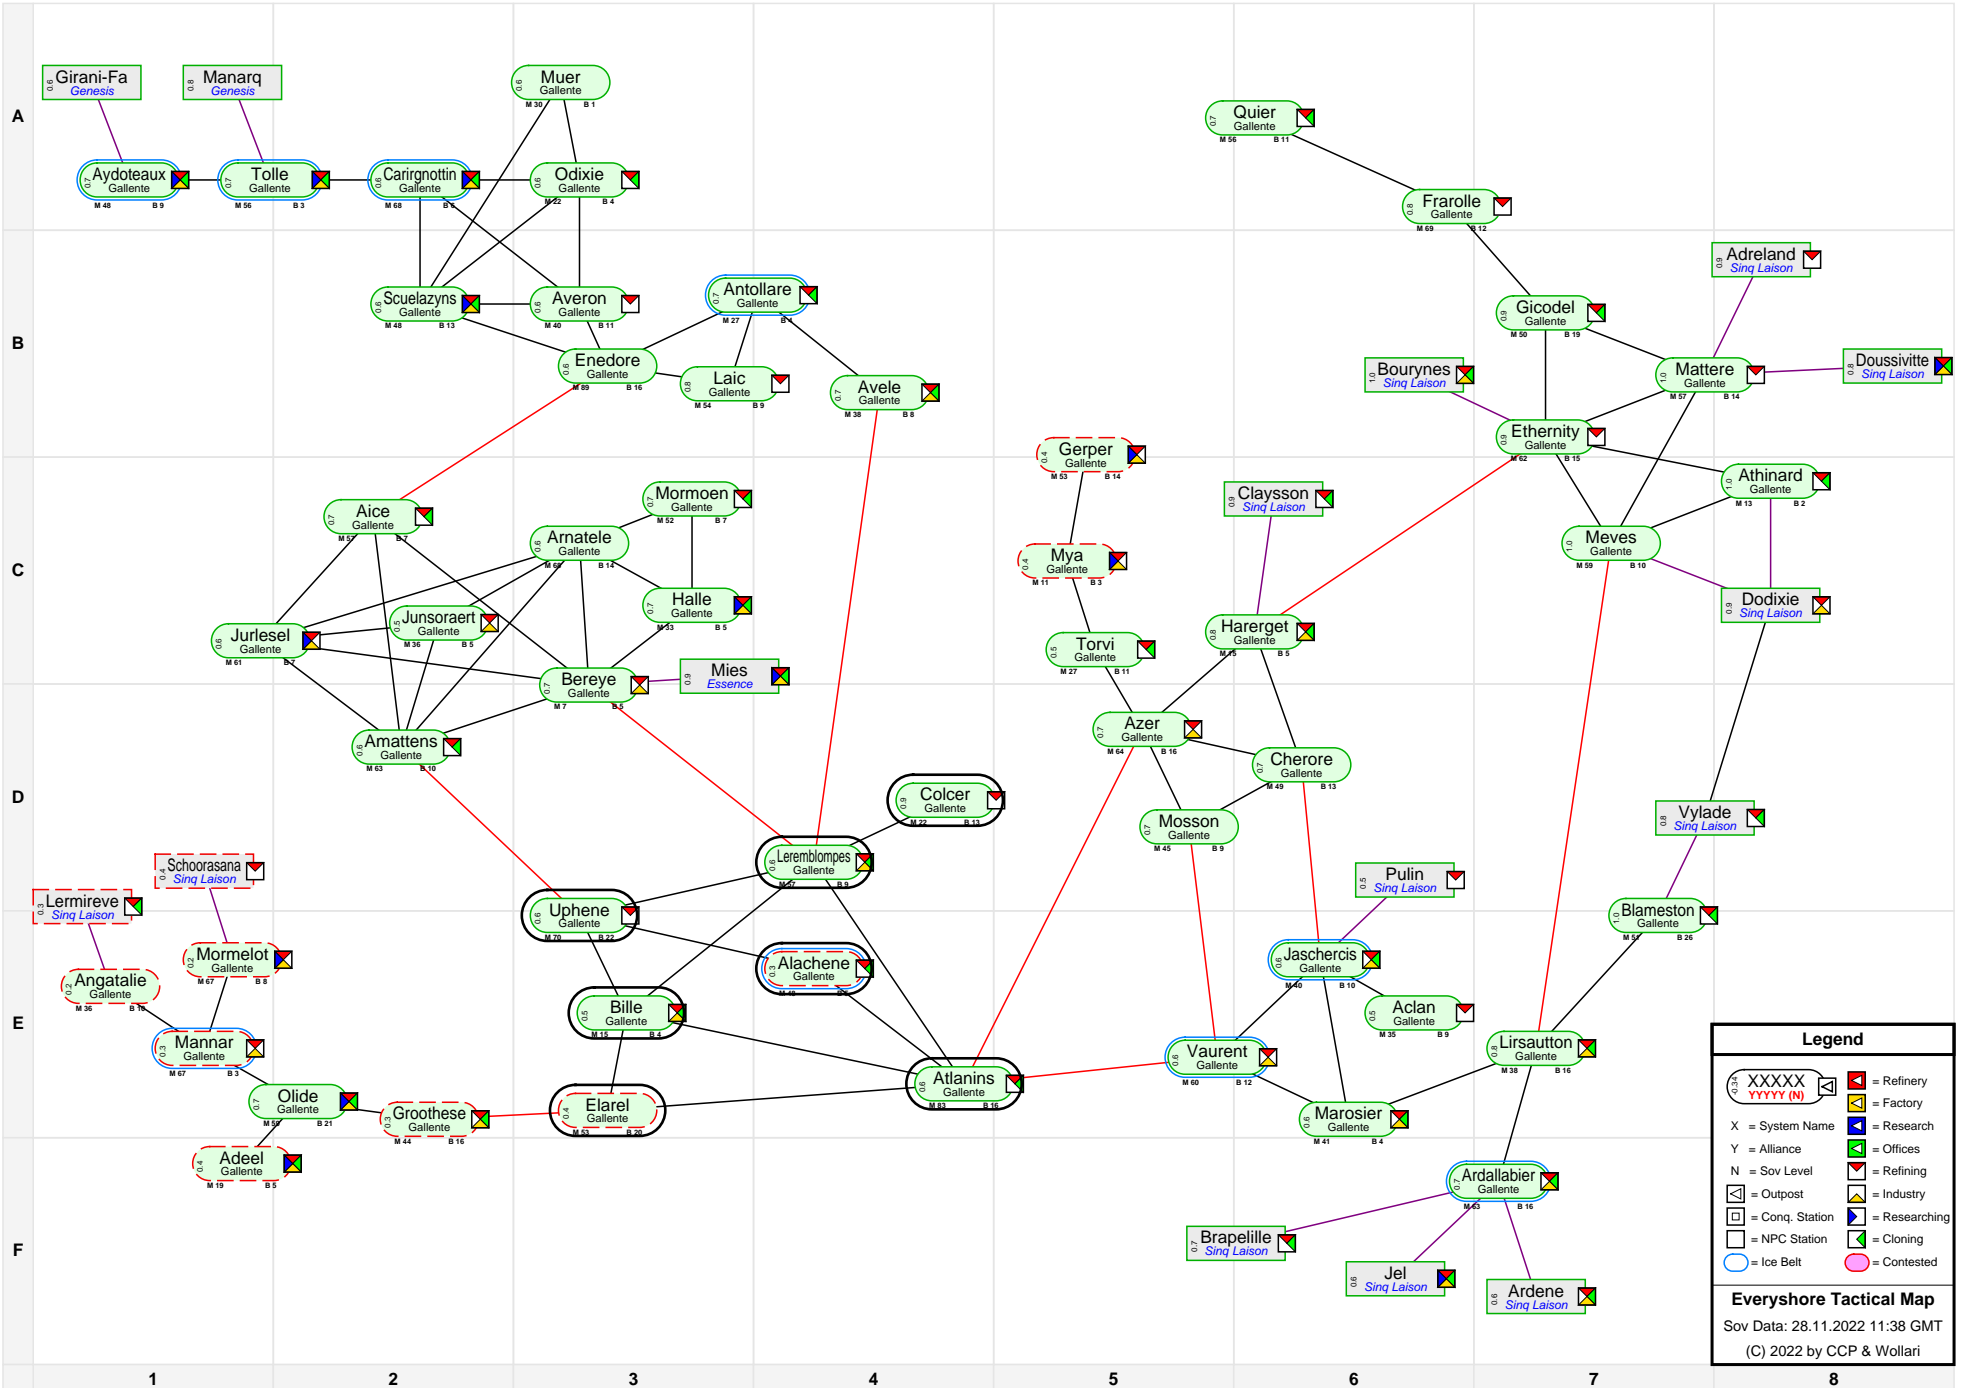

Everyshore Tactical Map

Legend	
XXXXXX YYYY (N)	Refinery
X	Factory
Y	Research
N	Offices
Refining	Refining
Outpost	Industry
Conq. Station	Researching
NPC Station	Cloning
Ice Belt	Contested

Everyshore Tactical Map
 Sov Data: 28.11.2022 11:38 GMT
 (C) 2022 by CCP & Wollari