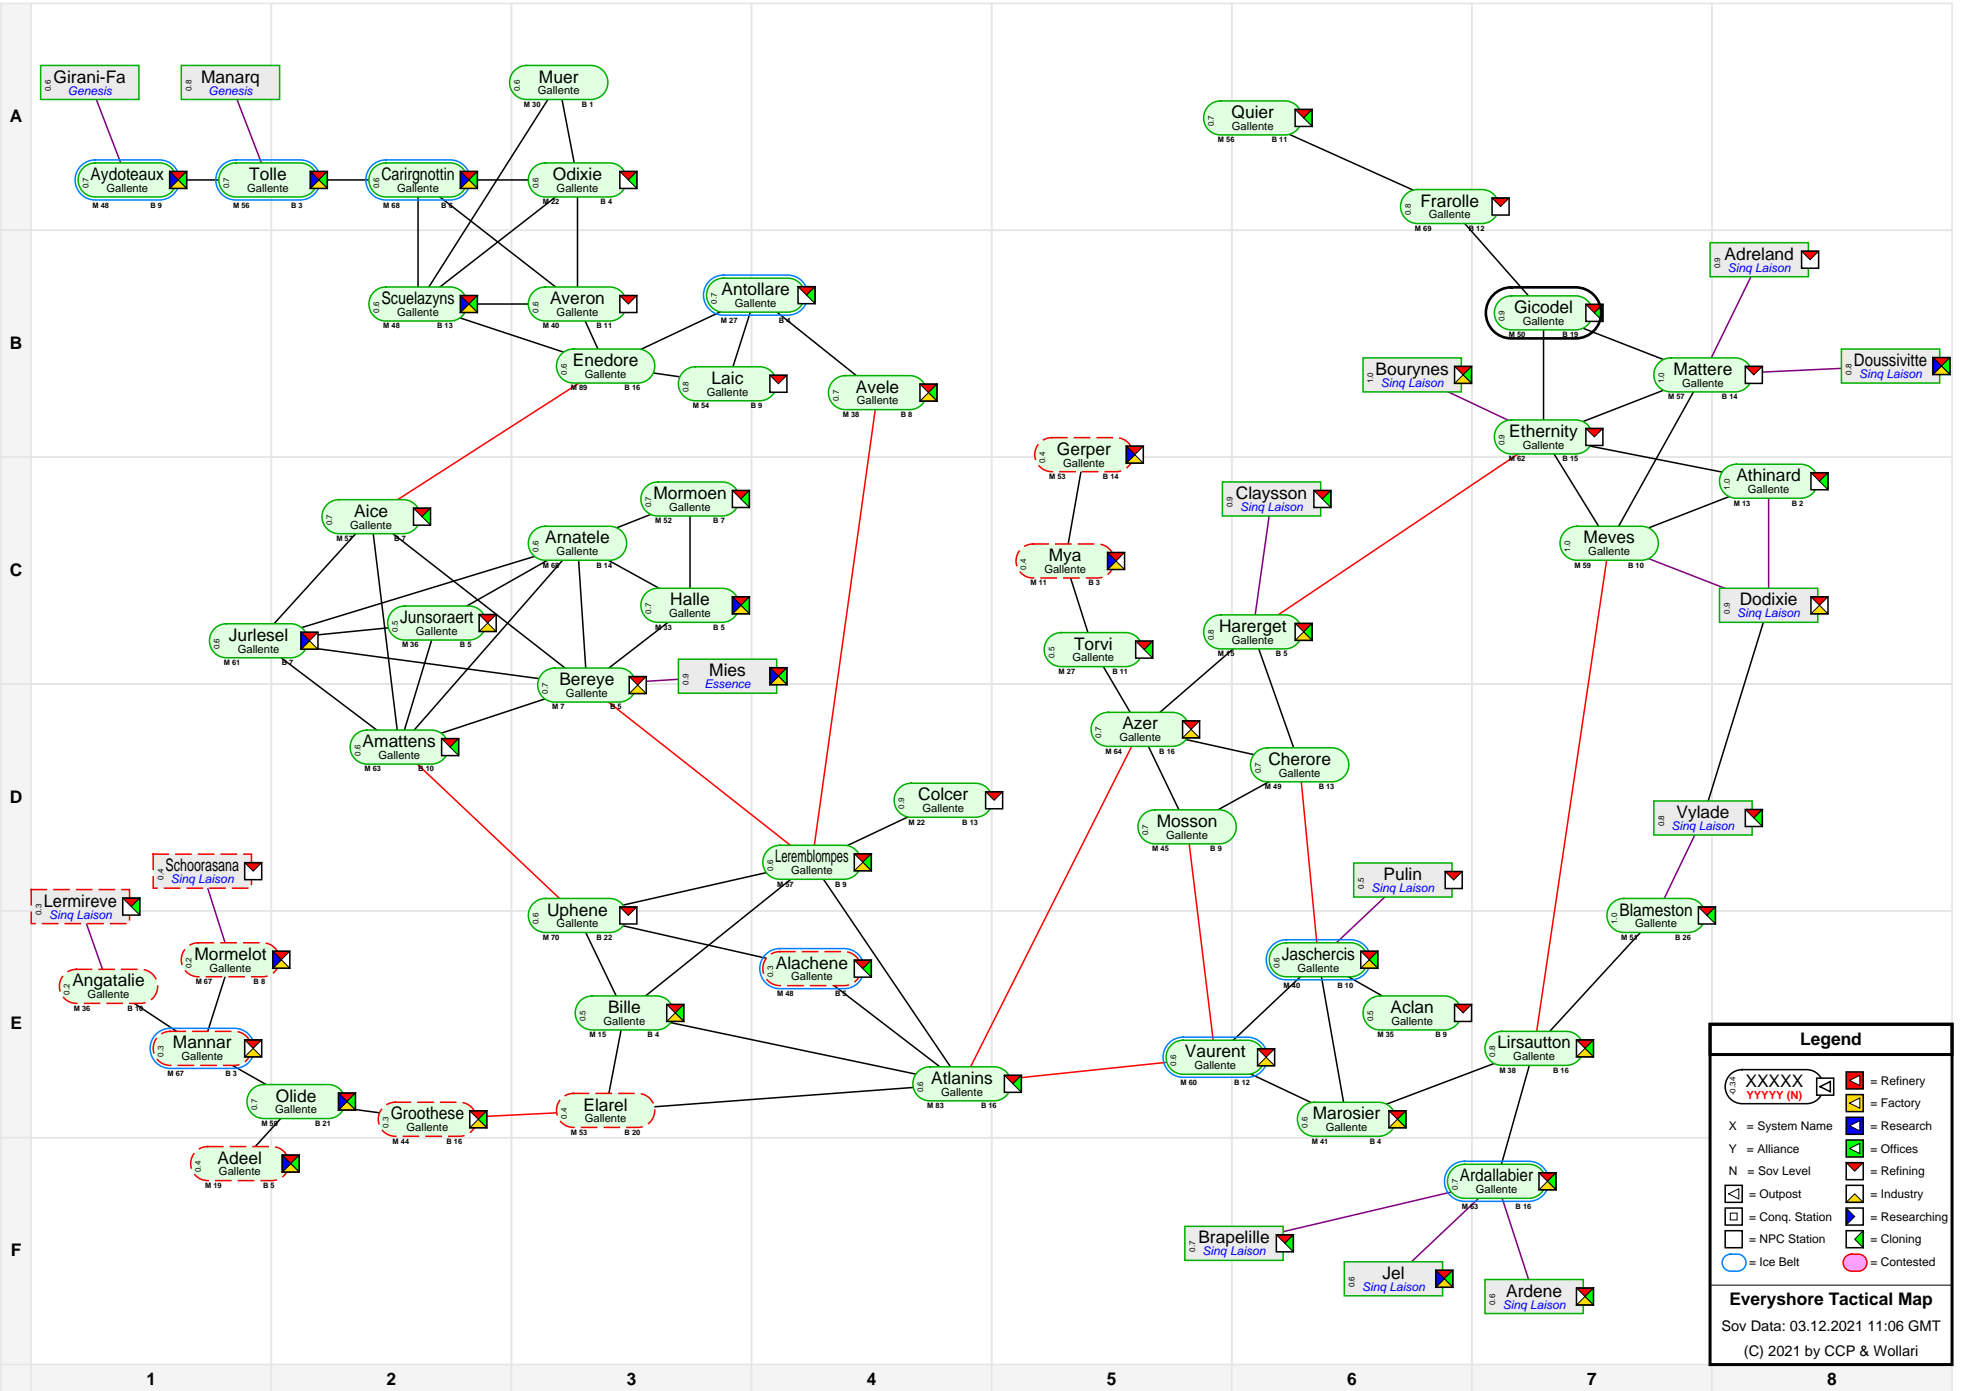

# Everyshore Tactical Map

Legend	
X = System Name	
Y = Alliance	
N = Sov Level	

**Everyshore Tactical Map**  
 Sov Data: 03.12.2021 11:06 GMT  
 (C) 2021 by CCP & Wollari