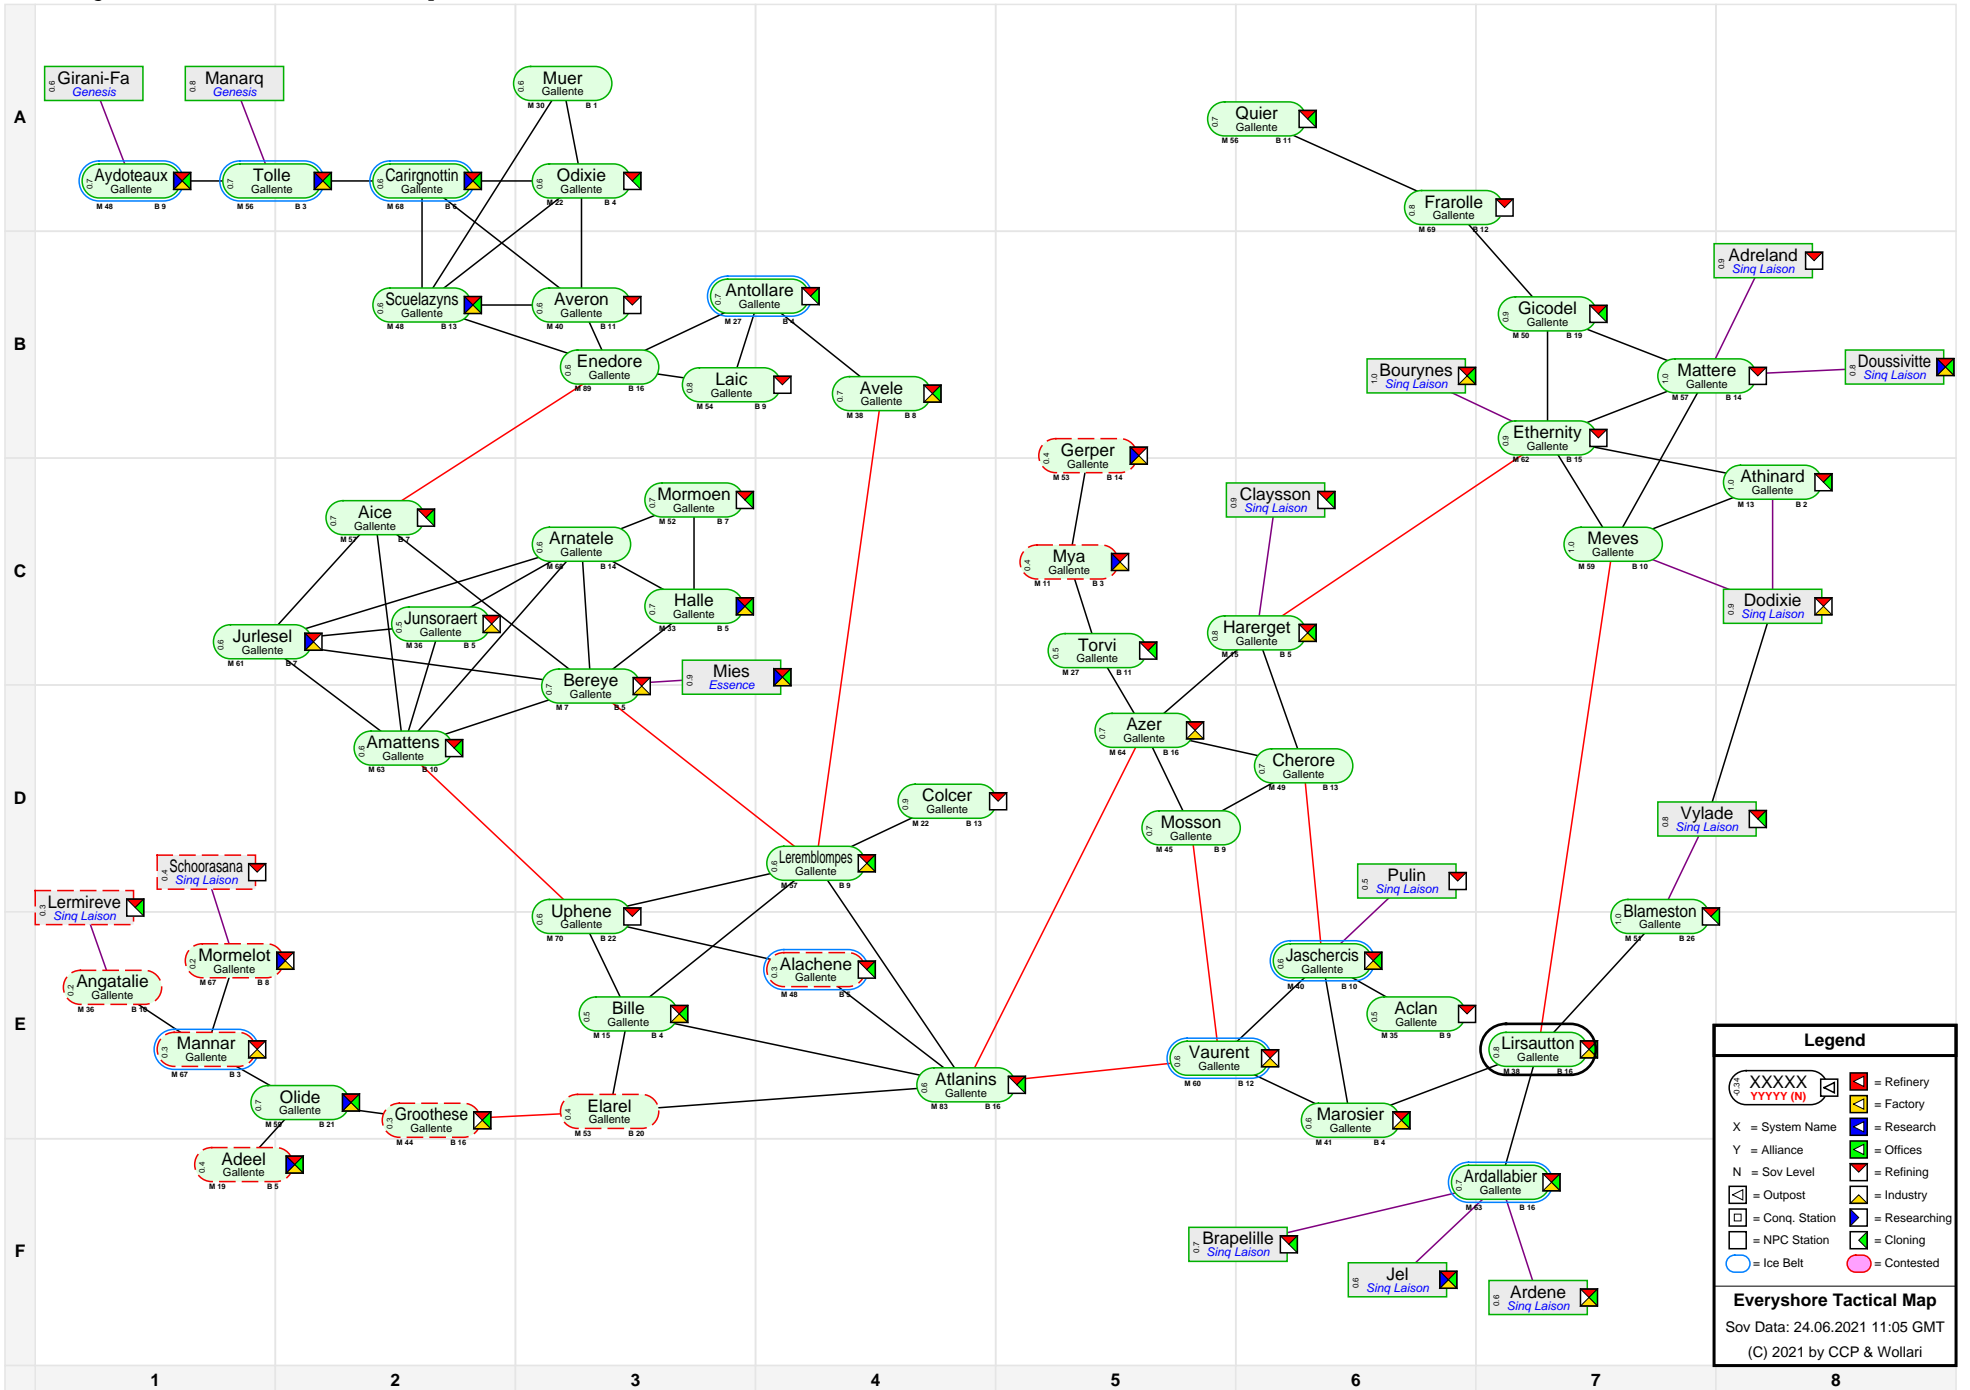

# Everyshore Tactical Map

Legend	

**Everyshore Tactical Map**  
 Sov Data: 24.06.2021 11:05 GMT  
 (C) 2021 by CCP & Wollari