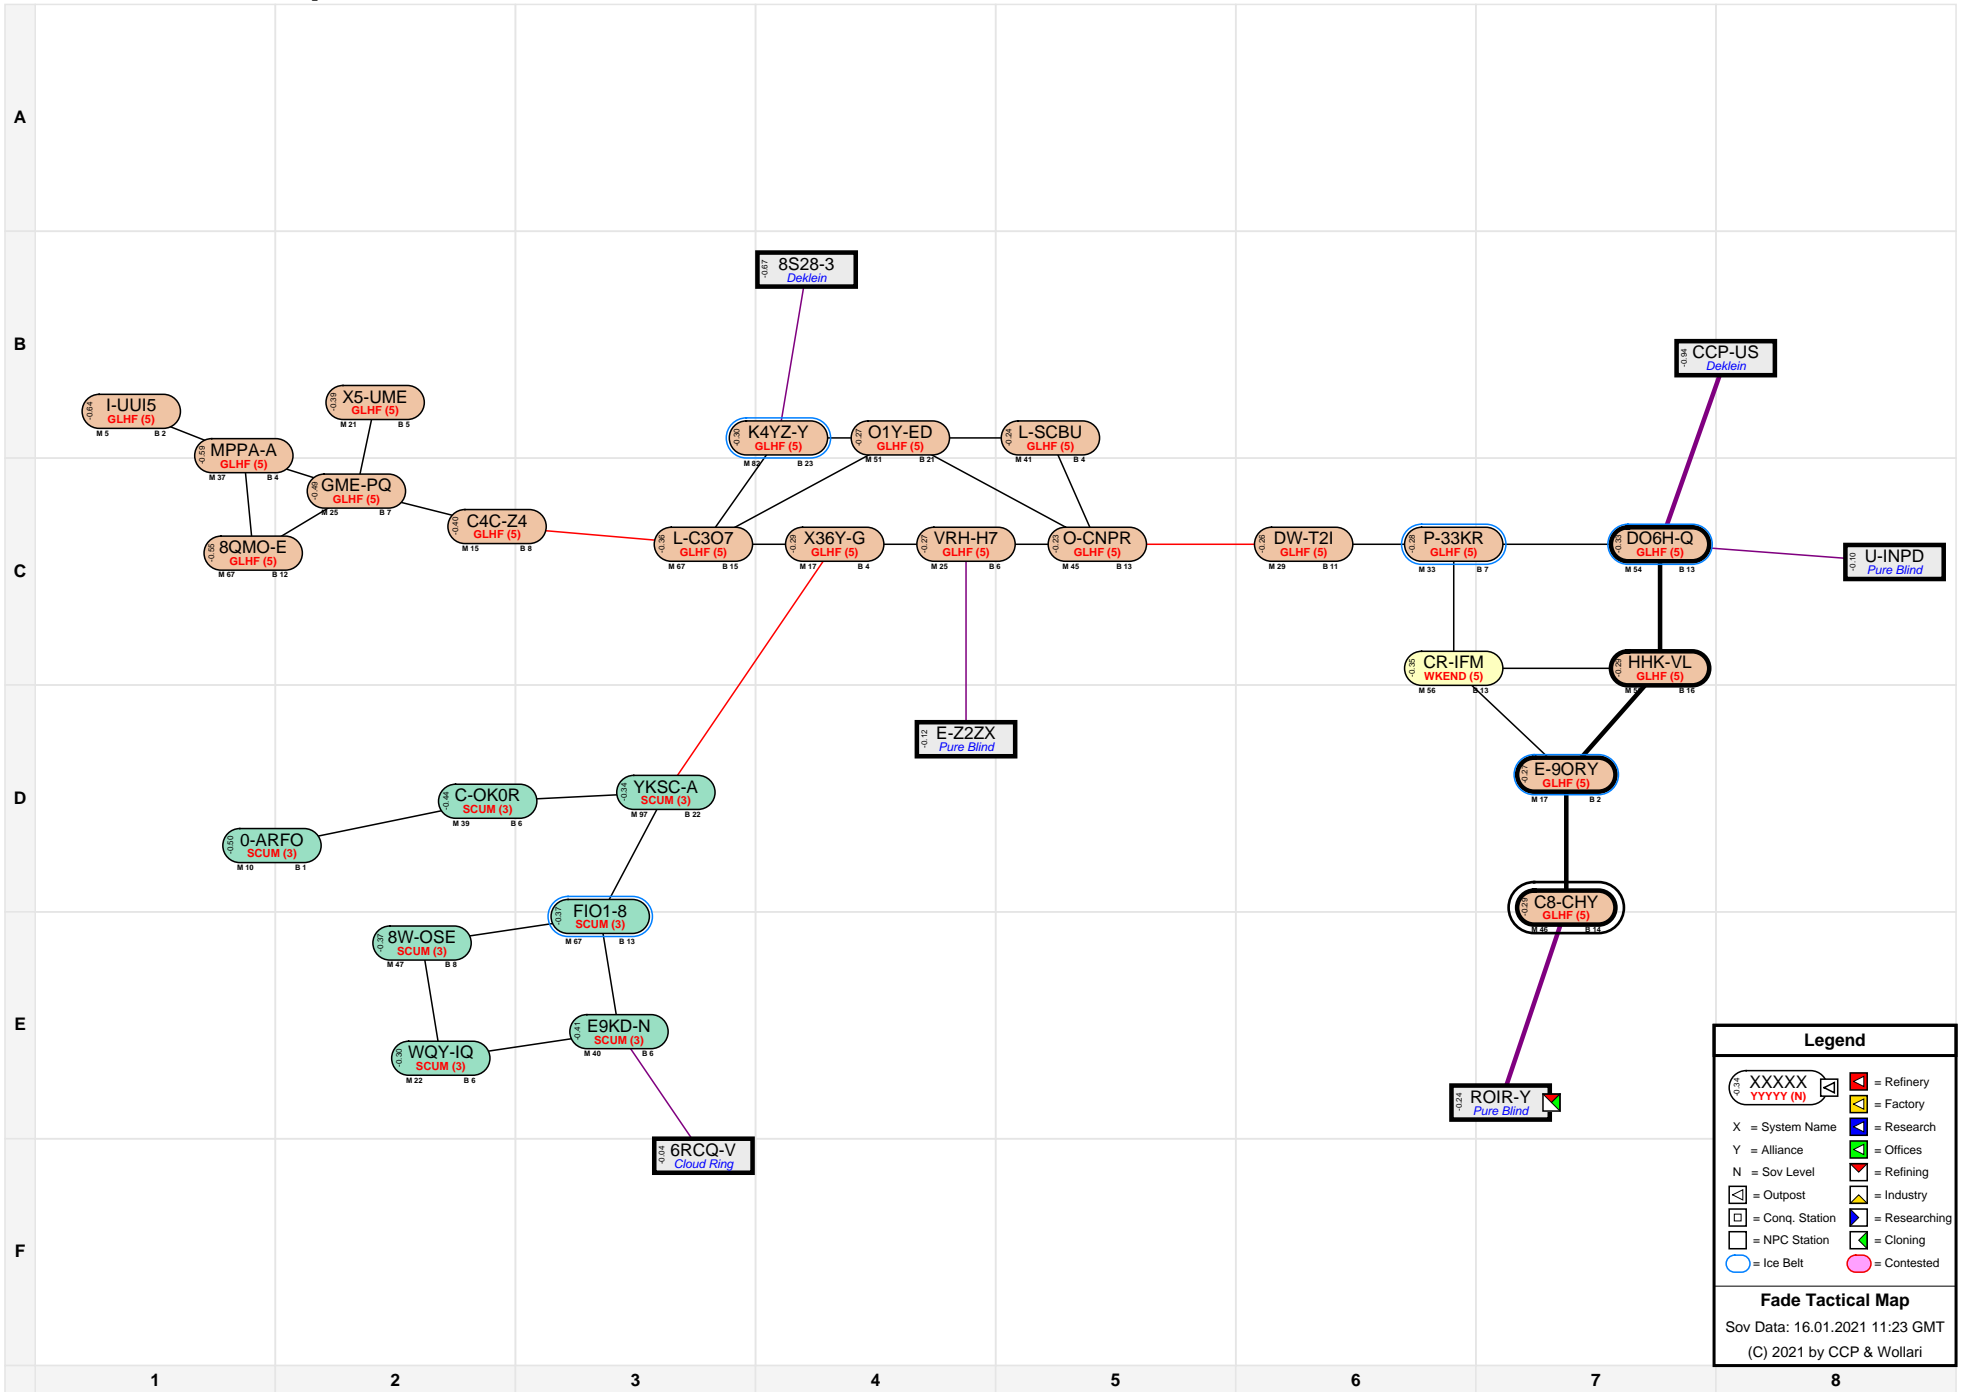

Fade Tactical Map

Legend

- XXXXX (GLHF (N)) = Refinery
- YYYYY (N) = Factory
- X = System Name
- Y = Alliance
- N = Sov Level
- [Icon] = Outpost
- [Icon] = Conq. Station
- [Icon] = NPC Station
- [Icon] = Researching
- [Icon] = Cloning
- [Icon] = Ice Belt
- [Icon] = Contested
- [Icon] = Refinery
- [Icon] = Factory
- [Icon] = Research
- [Icon] = Offices
- [Icon] = Refining
- [Icon] = Industry
- [Icon] = Researching
- [Icon] = Cloning
- [Icon] = Contested

Fade Tactical Map
 Sov Data: 16.01.2021 11:23 GMT
 (C) 2021 by CCP & Wollari