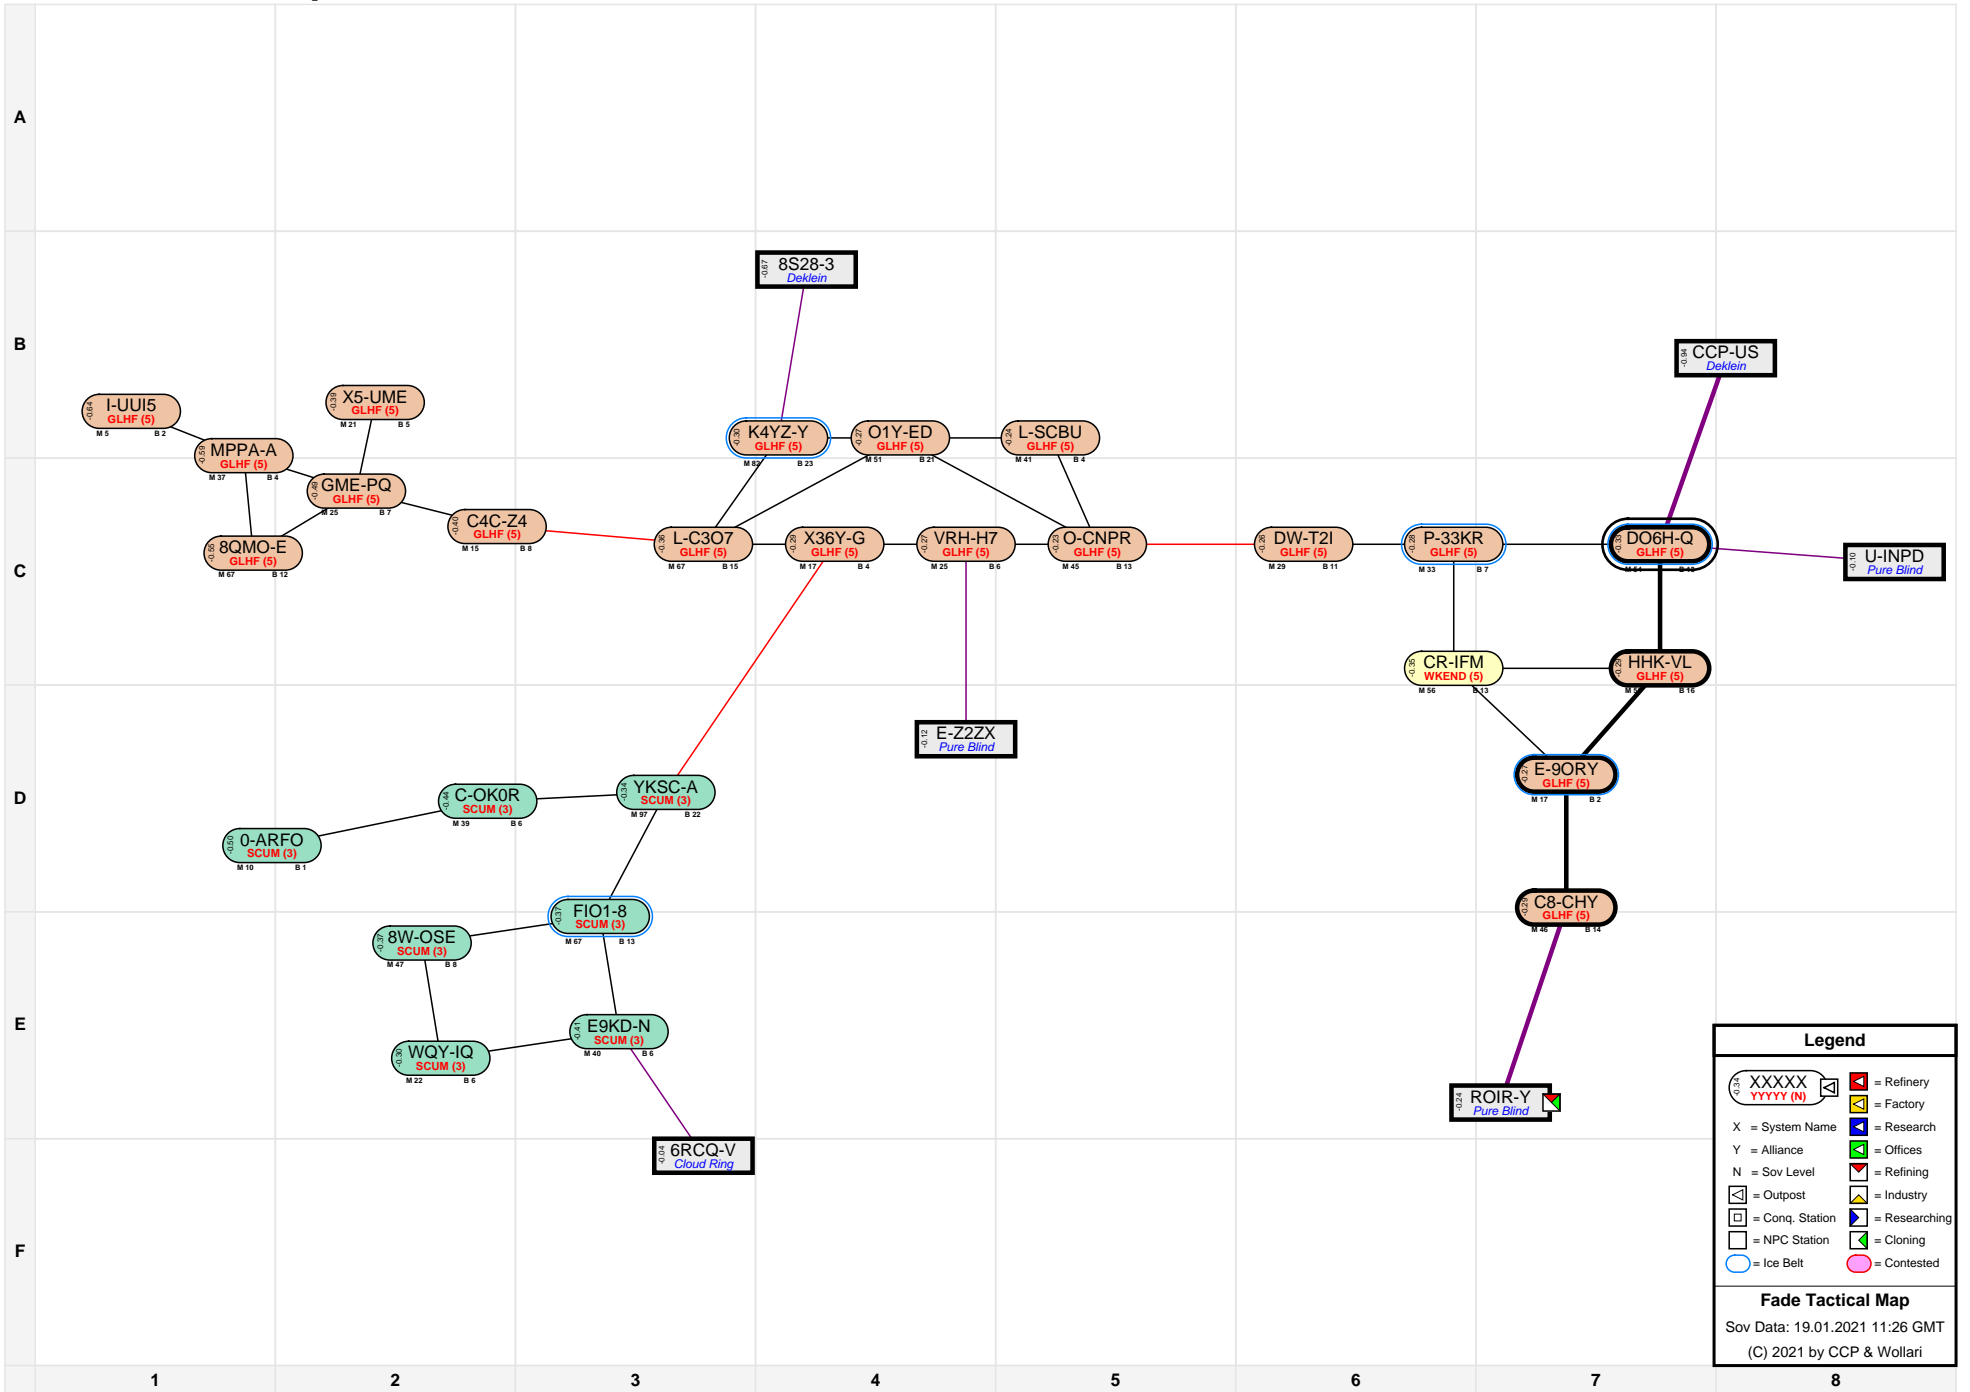

Fade Tactical Map

Legend	
X = System Name	
Y = Alliance	
N = Sov Level	

Fade Tactical Map
 Sov Data: 19.01.2021 11:26 GMT
 (C) 2021 by CCP & Wollari