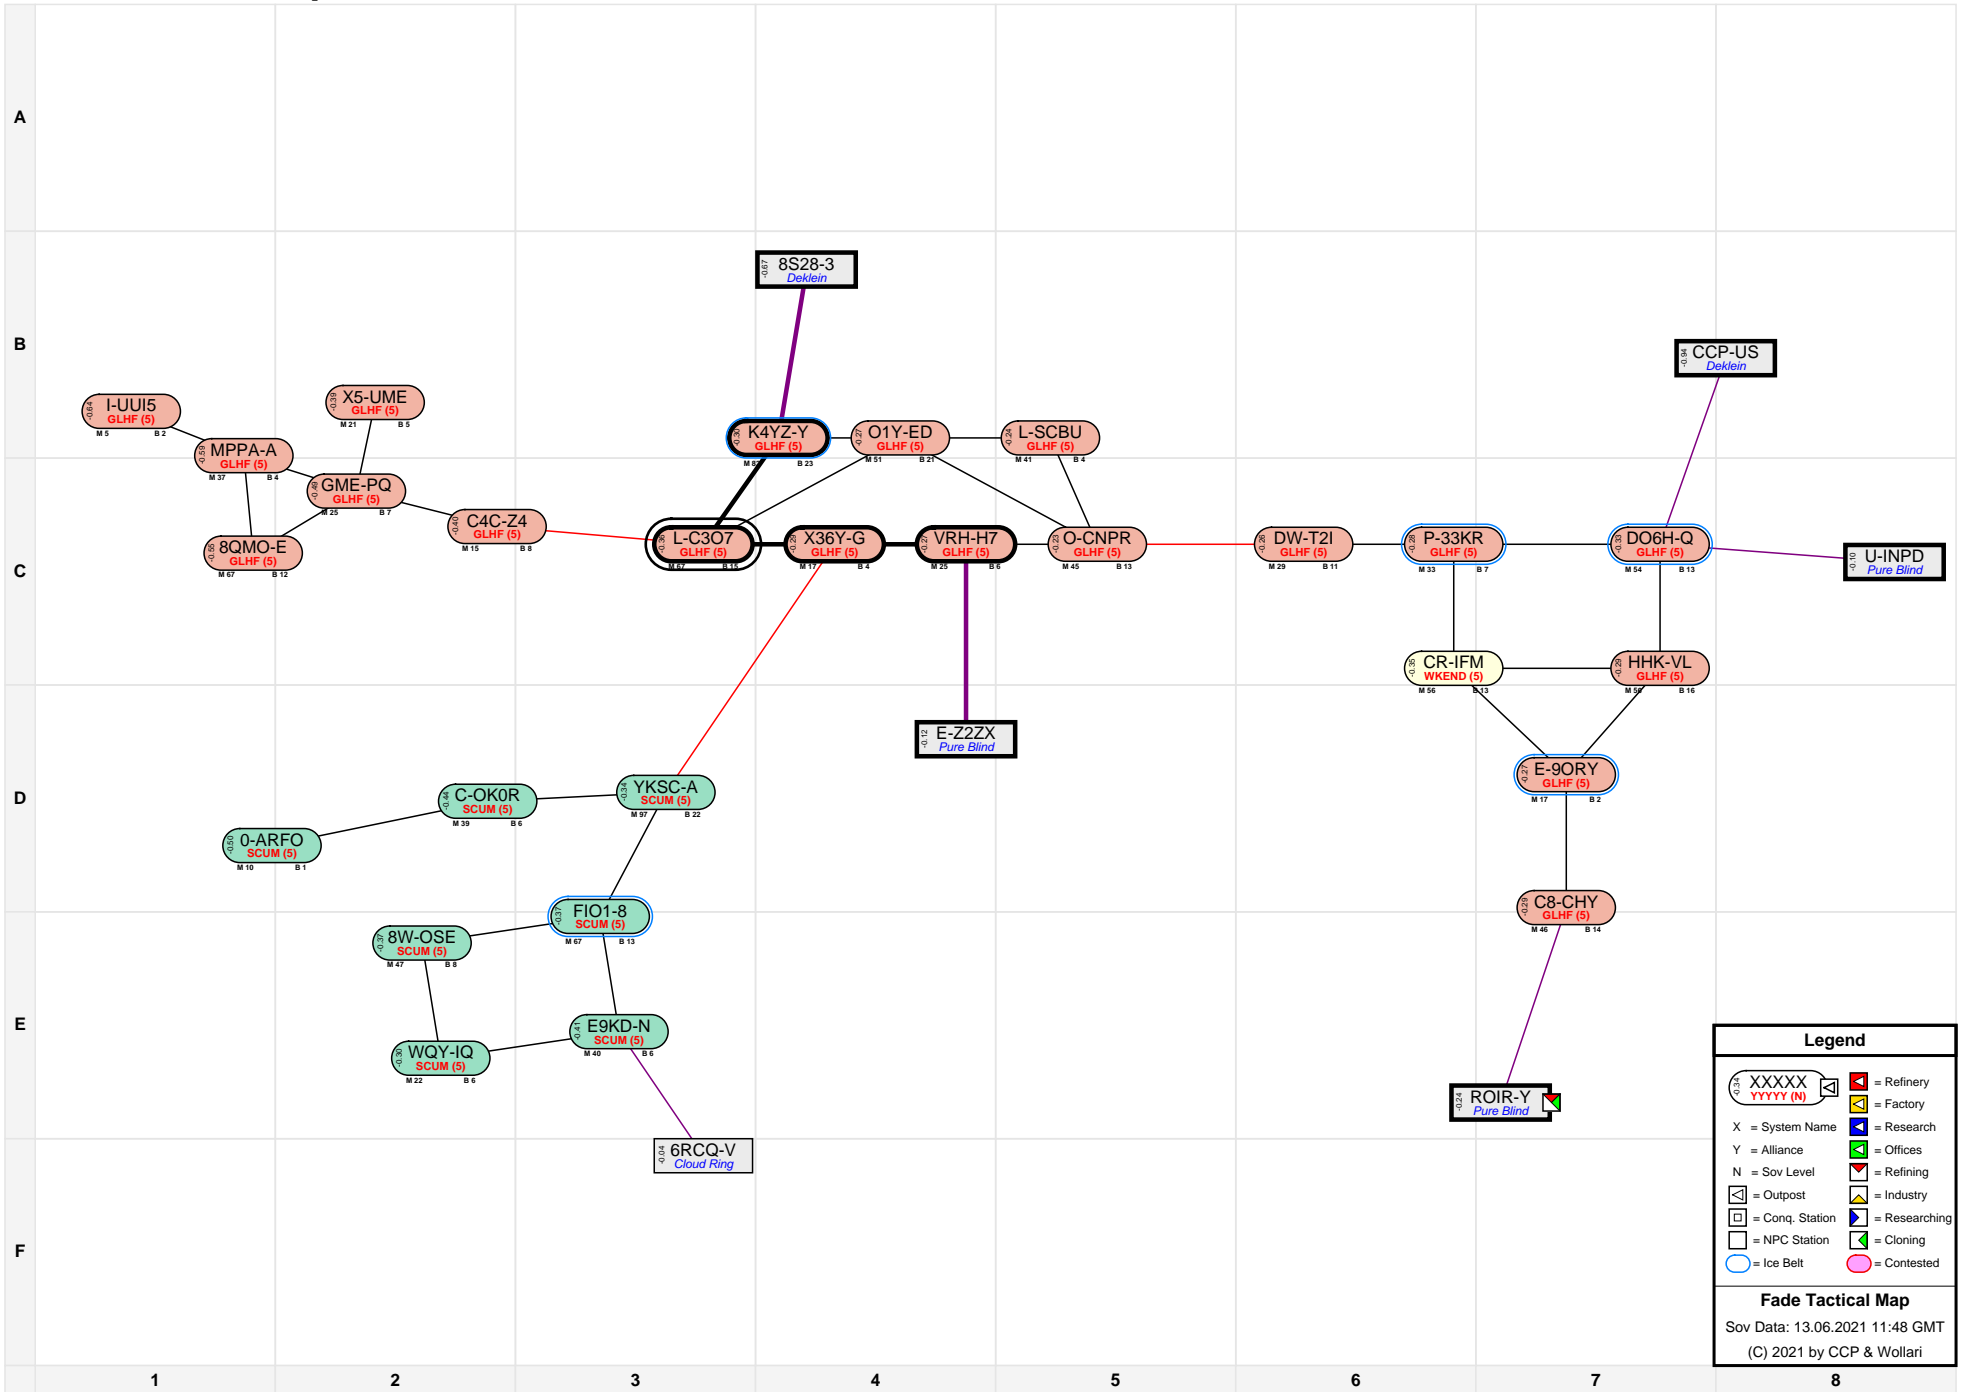

Fade Tactical Map

Legend

- XXXXX
YYYY (N) = Refinery
- X = System Name
- Y = Alliance
- N = Sov Level
- [Icon] = Outpost
- [Icon] = Conq. Station
- [Icon] = NPC Station
- [Icon] = Factory
- [Icon] = Research
- [Icon] = Offices
- [Icon] = Refining
- [Icon] = Industry
- [Icon] = Researching
- [Icon] = Cloning
- [Icon] = Ice Belt
- [Icon] = Contested

Fade Tactical Map
 Sov Data: 13.06.2021 11:48 GMT
 (C) 2021 by CCP & Wollari