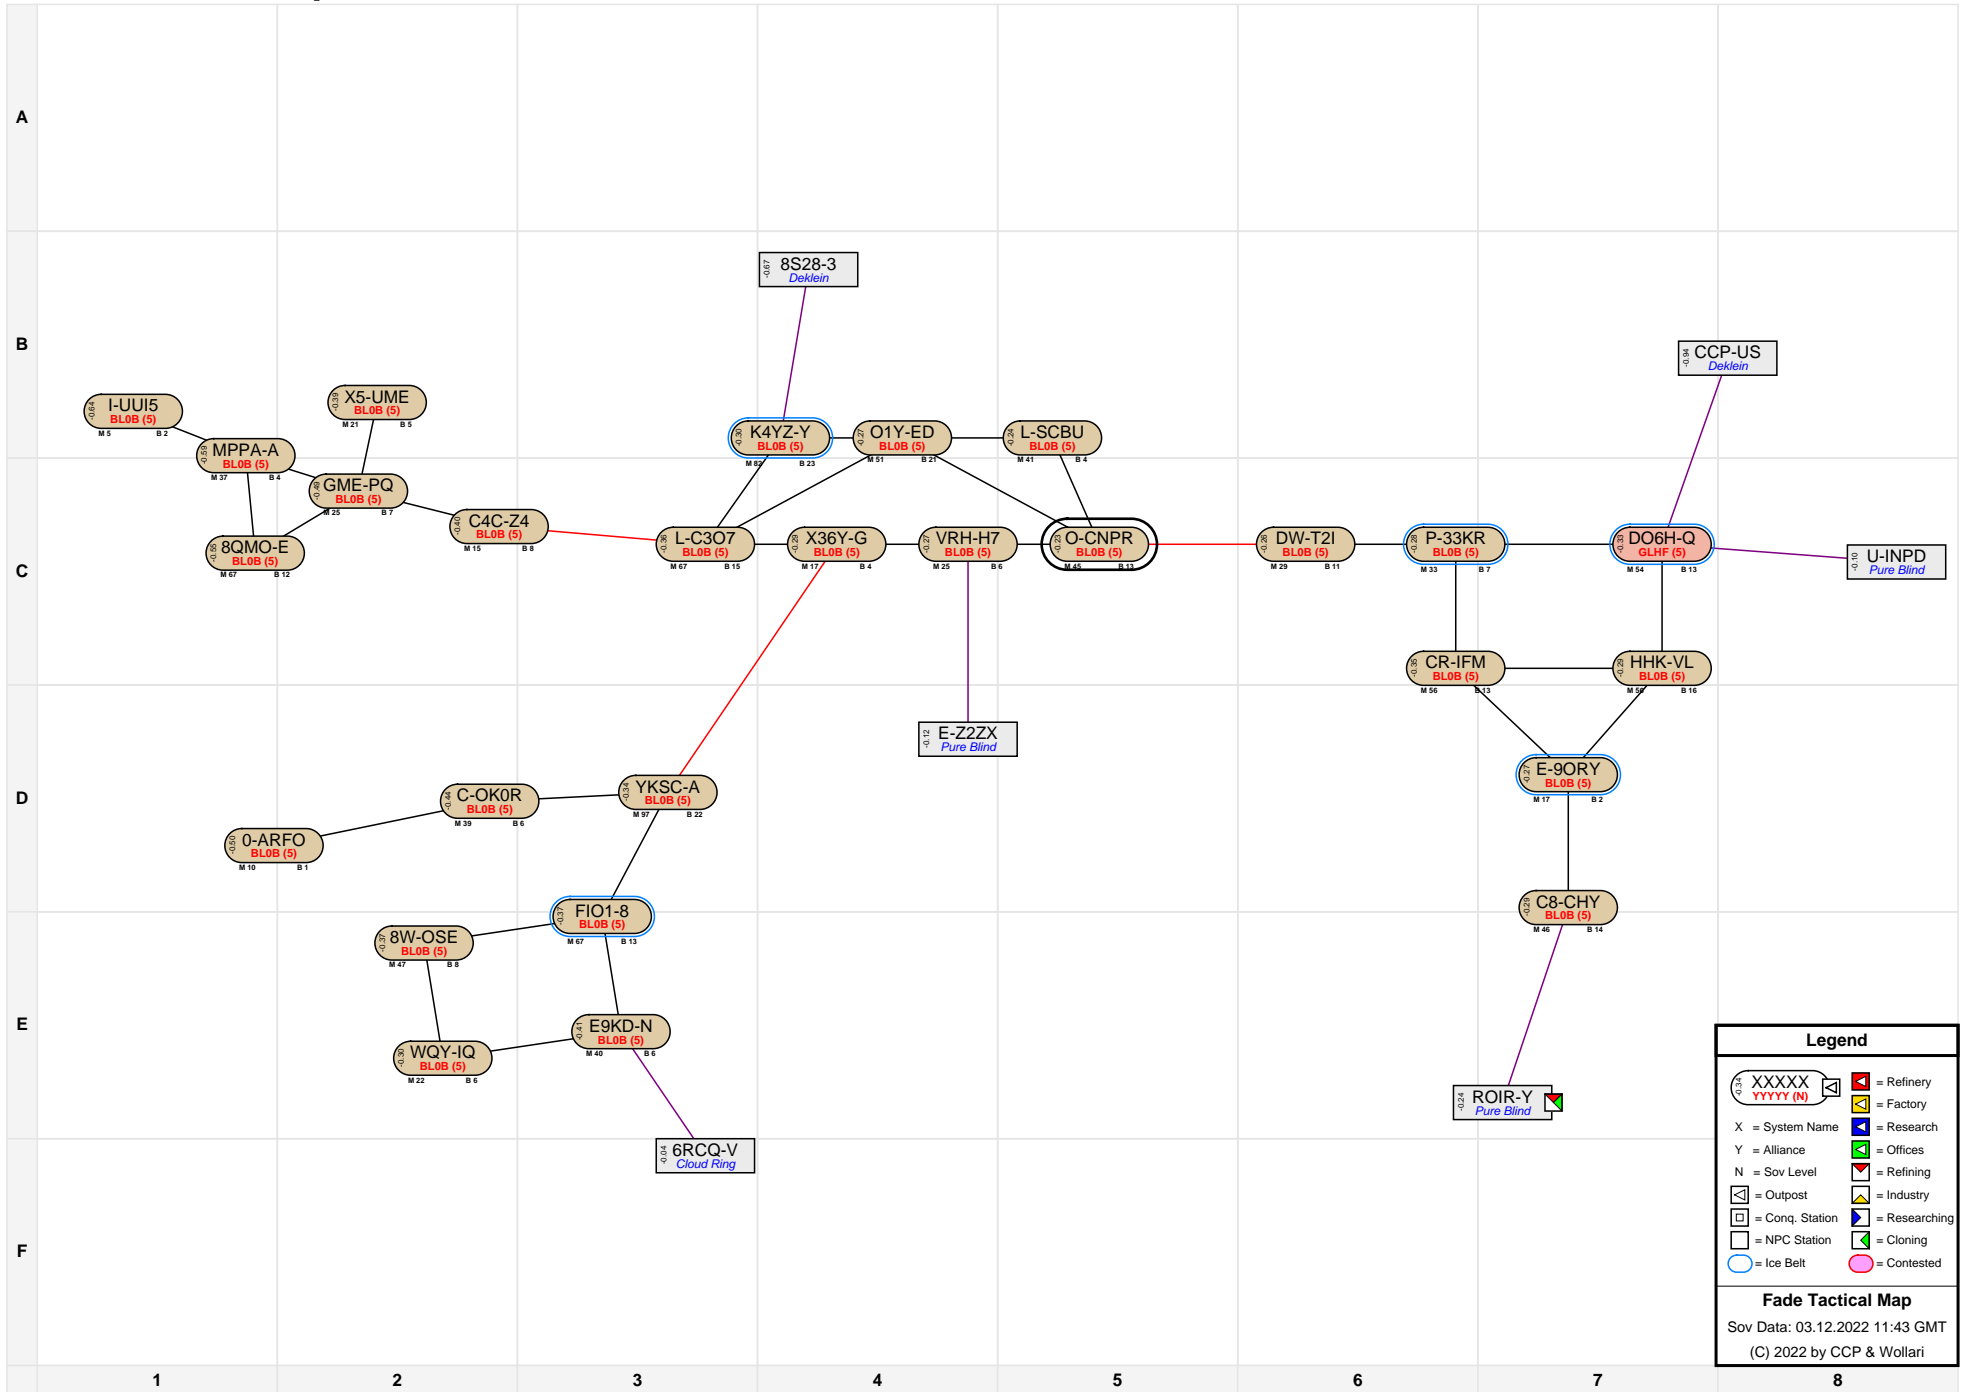

# Fade Tactical Map

**Legend**

XXXXXX  
YYYYY (N)

- X = System Name
- Y = Alliance
- N = Sov Level
- [ ] = Outpost
- [ ] = Conq. Station
- [ ] = NPC Station
- [ ] = Refinery
- [ ] = Factory
- [ ] = Research
- [ ] = Offices
- [ ] = Refining
- [ ] = Industry
- [ ] = Researching
- [ ] = Cloning
- [ ] = Ice Belt
- [ ] = Contested

**Fade Tactical Map**  
Sov Data: 03.12.2022 11:43 GMT  
(C) 2022 by CCP & Wollari