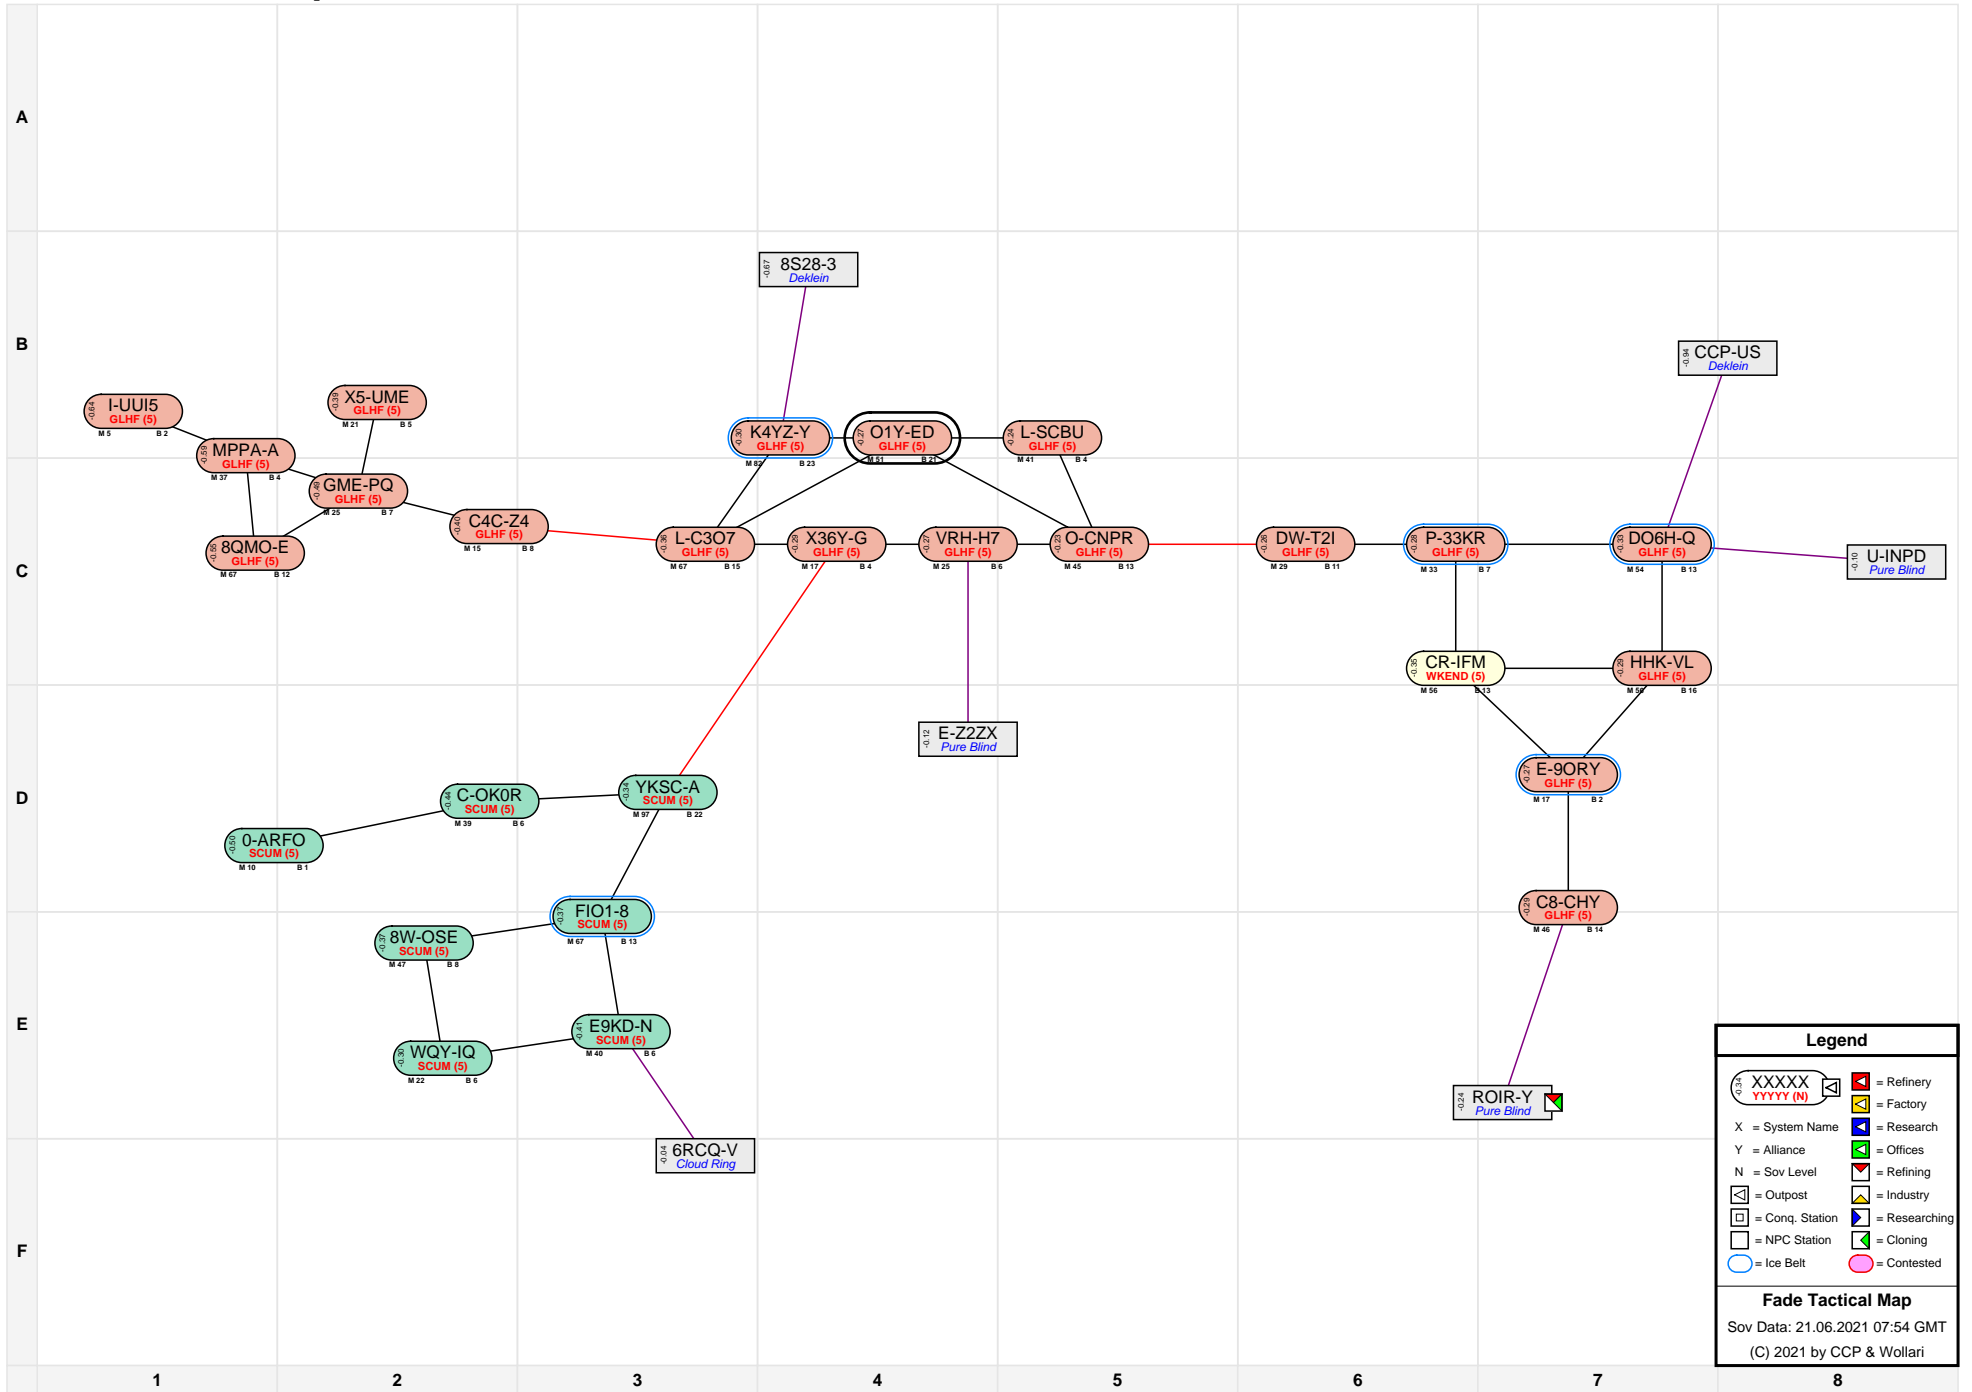

Fade Tactical Map

Legend

XXXXX
YYYY (N)

- [Red square] = Refinery
- [Yellow square] = Factory
- [Blue square] = Research
- [Green square] = Offices
- [Purple square] = Refining
- [White square] = Outpost
- [Grey square] = Conq. Station
- [Black square] = NPC Station
- [Blue circle] = Ice Belt
- [Pink circle] = Contested

Fade Tactical Map
Sov Data: 21.06.2021 07:54 GMT
(C) 2021 by CCP & Wollari