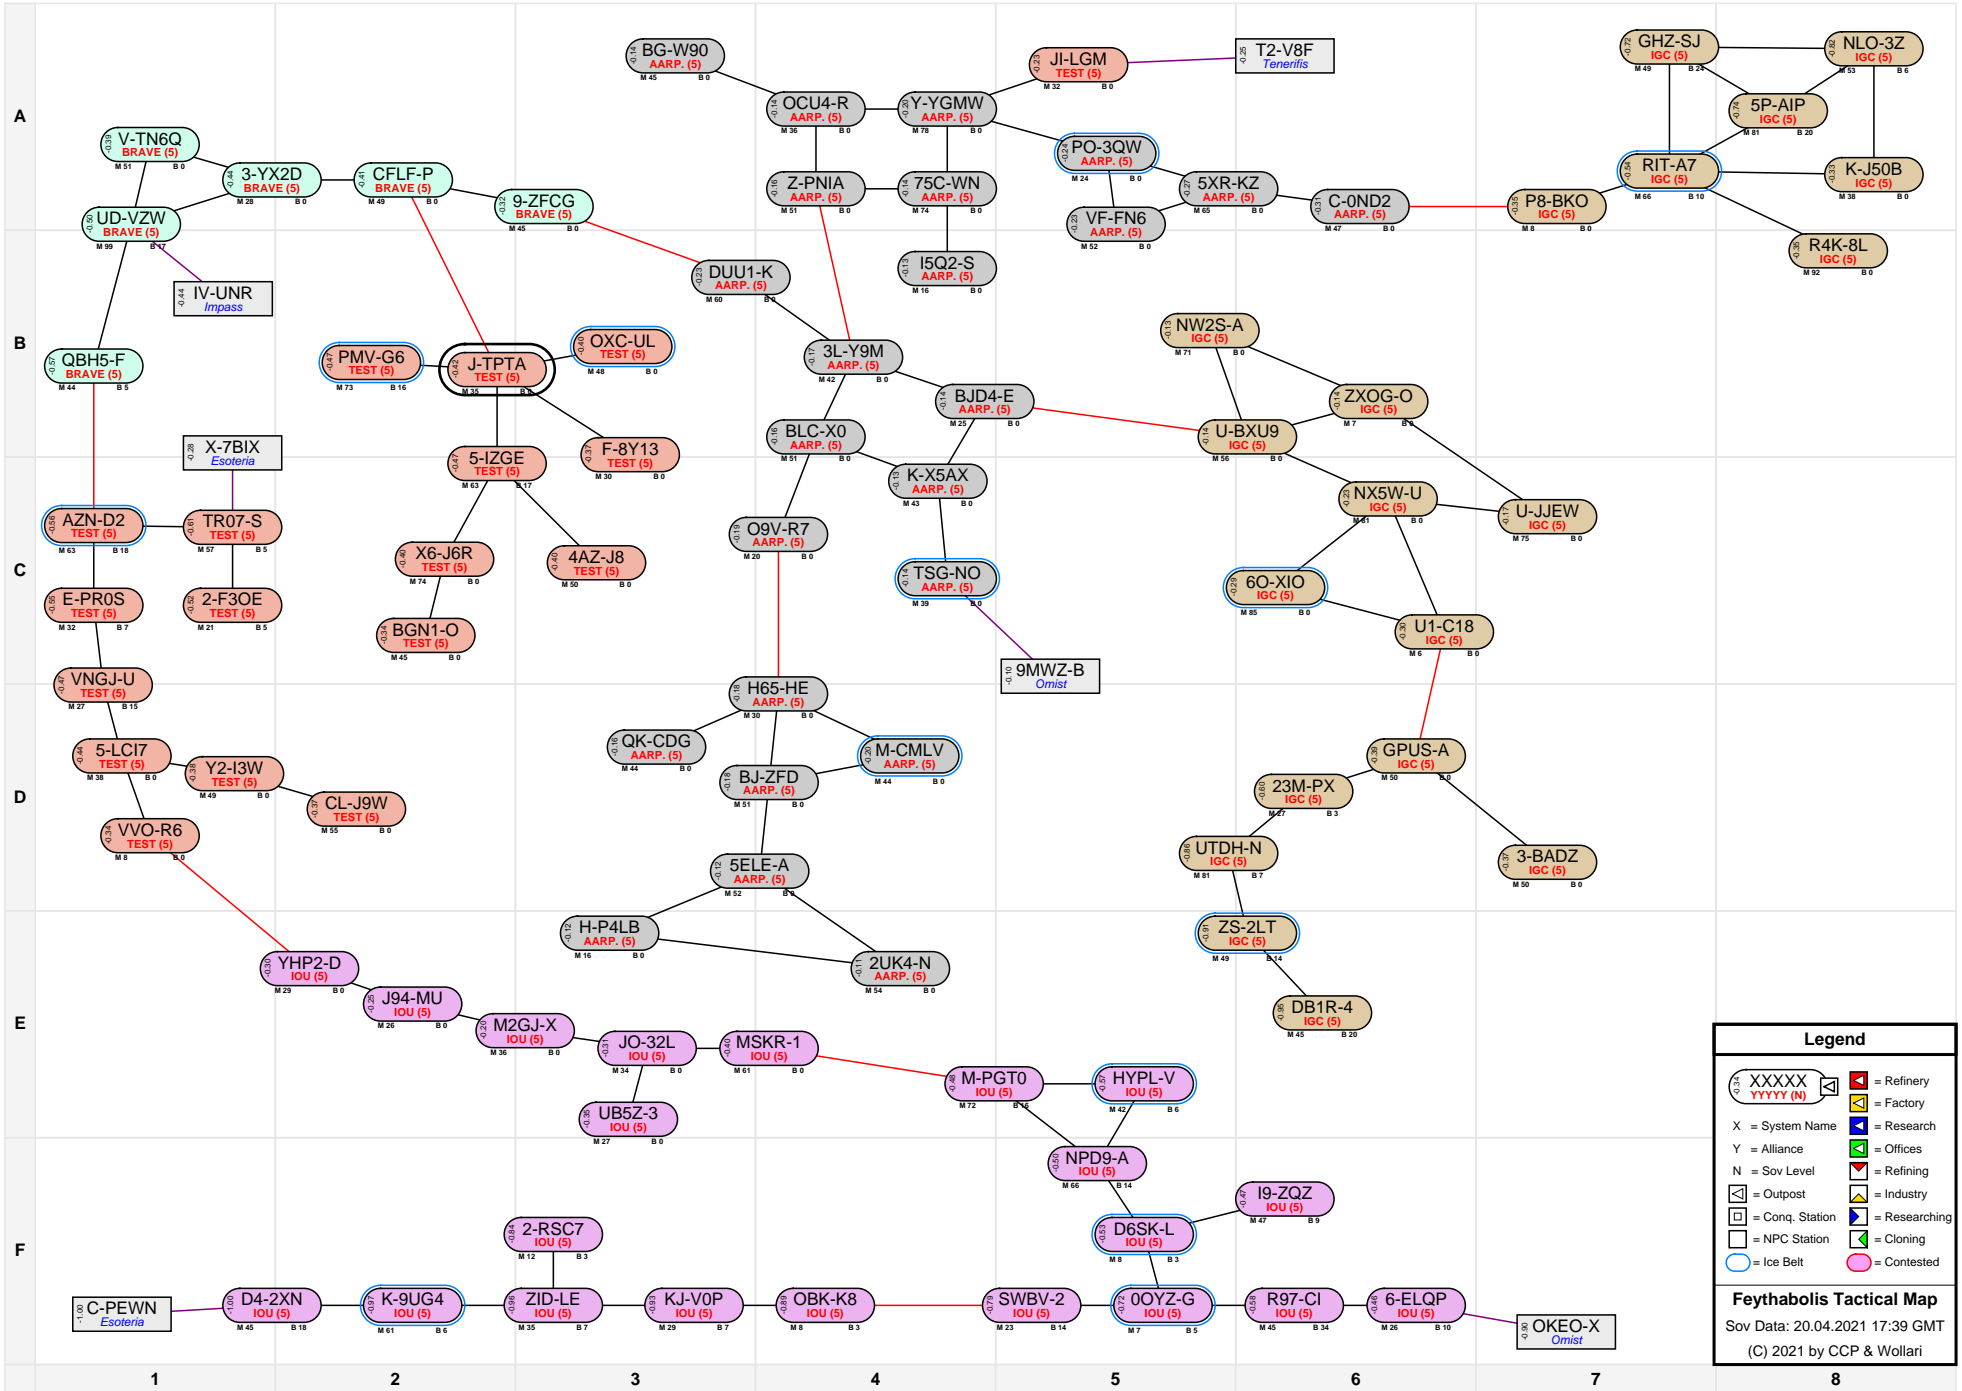

# Feythabolis Tactical Map

**Legend**

- XXXXX (with icons) = Refinery
- YYYYY (N) (with icon) = Factory
- X = System Name
- Y = Alliance
- N = Sov Level
- (with icon) = Outpost
- (with icon) = Conq. Station
- (with icon) = NPC Station
- (with icon) = Research
- (with icon) = Offices
- (with icon) = Refining
- (with icon) = Industry
- (with icon) = Researching
- (with icon) = Cloning
- (with icon) = Ice Belt
- (with icon) = Contested

**Feythabolis Tactical Map**  
 Sov Data: 20.04.2021 17:39 GMT  
 (C) 2021 by CCP & Wollari