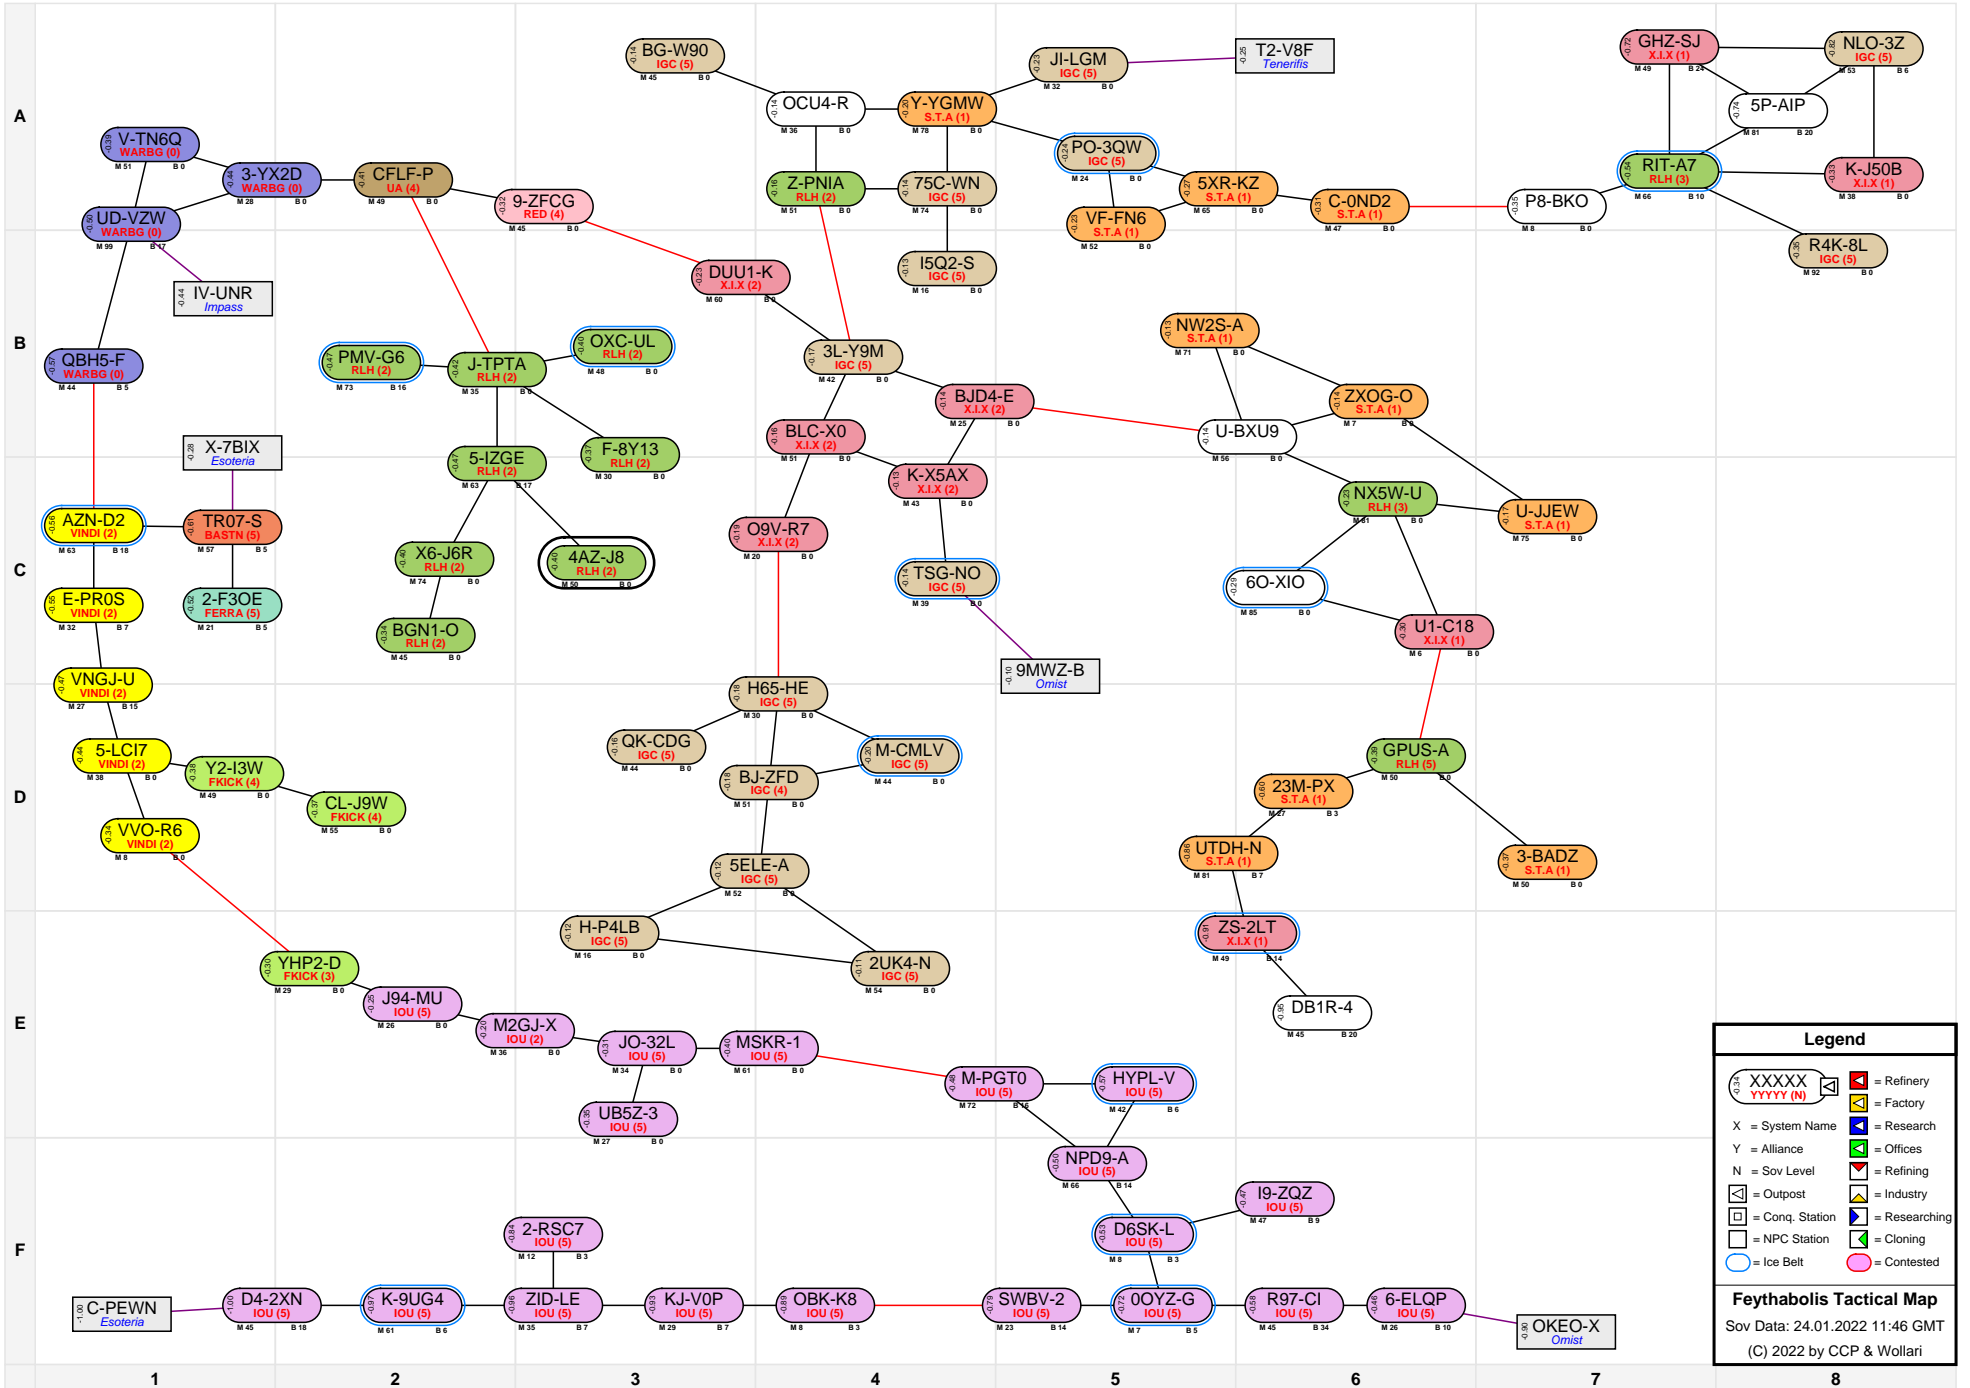

Feythabolis Tactical Map

Legend

- XXXXX (YYYY (N)) = Refinery
- X = System Name
- Y = Alliance
- N = Sov Level
- = Outpost
- = Conq. Station
- = NPC Station
- = Ice Belt
- = Contested
- ▲ = Factory
- ▲ = Research
- ▲ = Offices
- ▲ = Refining
- ▲ = Industry
- ▲ = Researching
- ▲ = Cloning

Feythabolis Tactical Map
 Sov Data: 24.01.2022 11:46 GMT
 (C) 2022 by CCP & Wollari