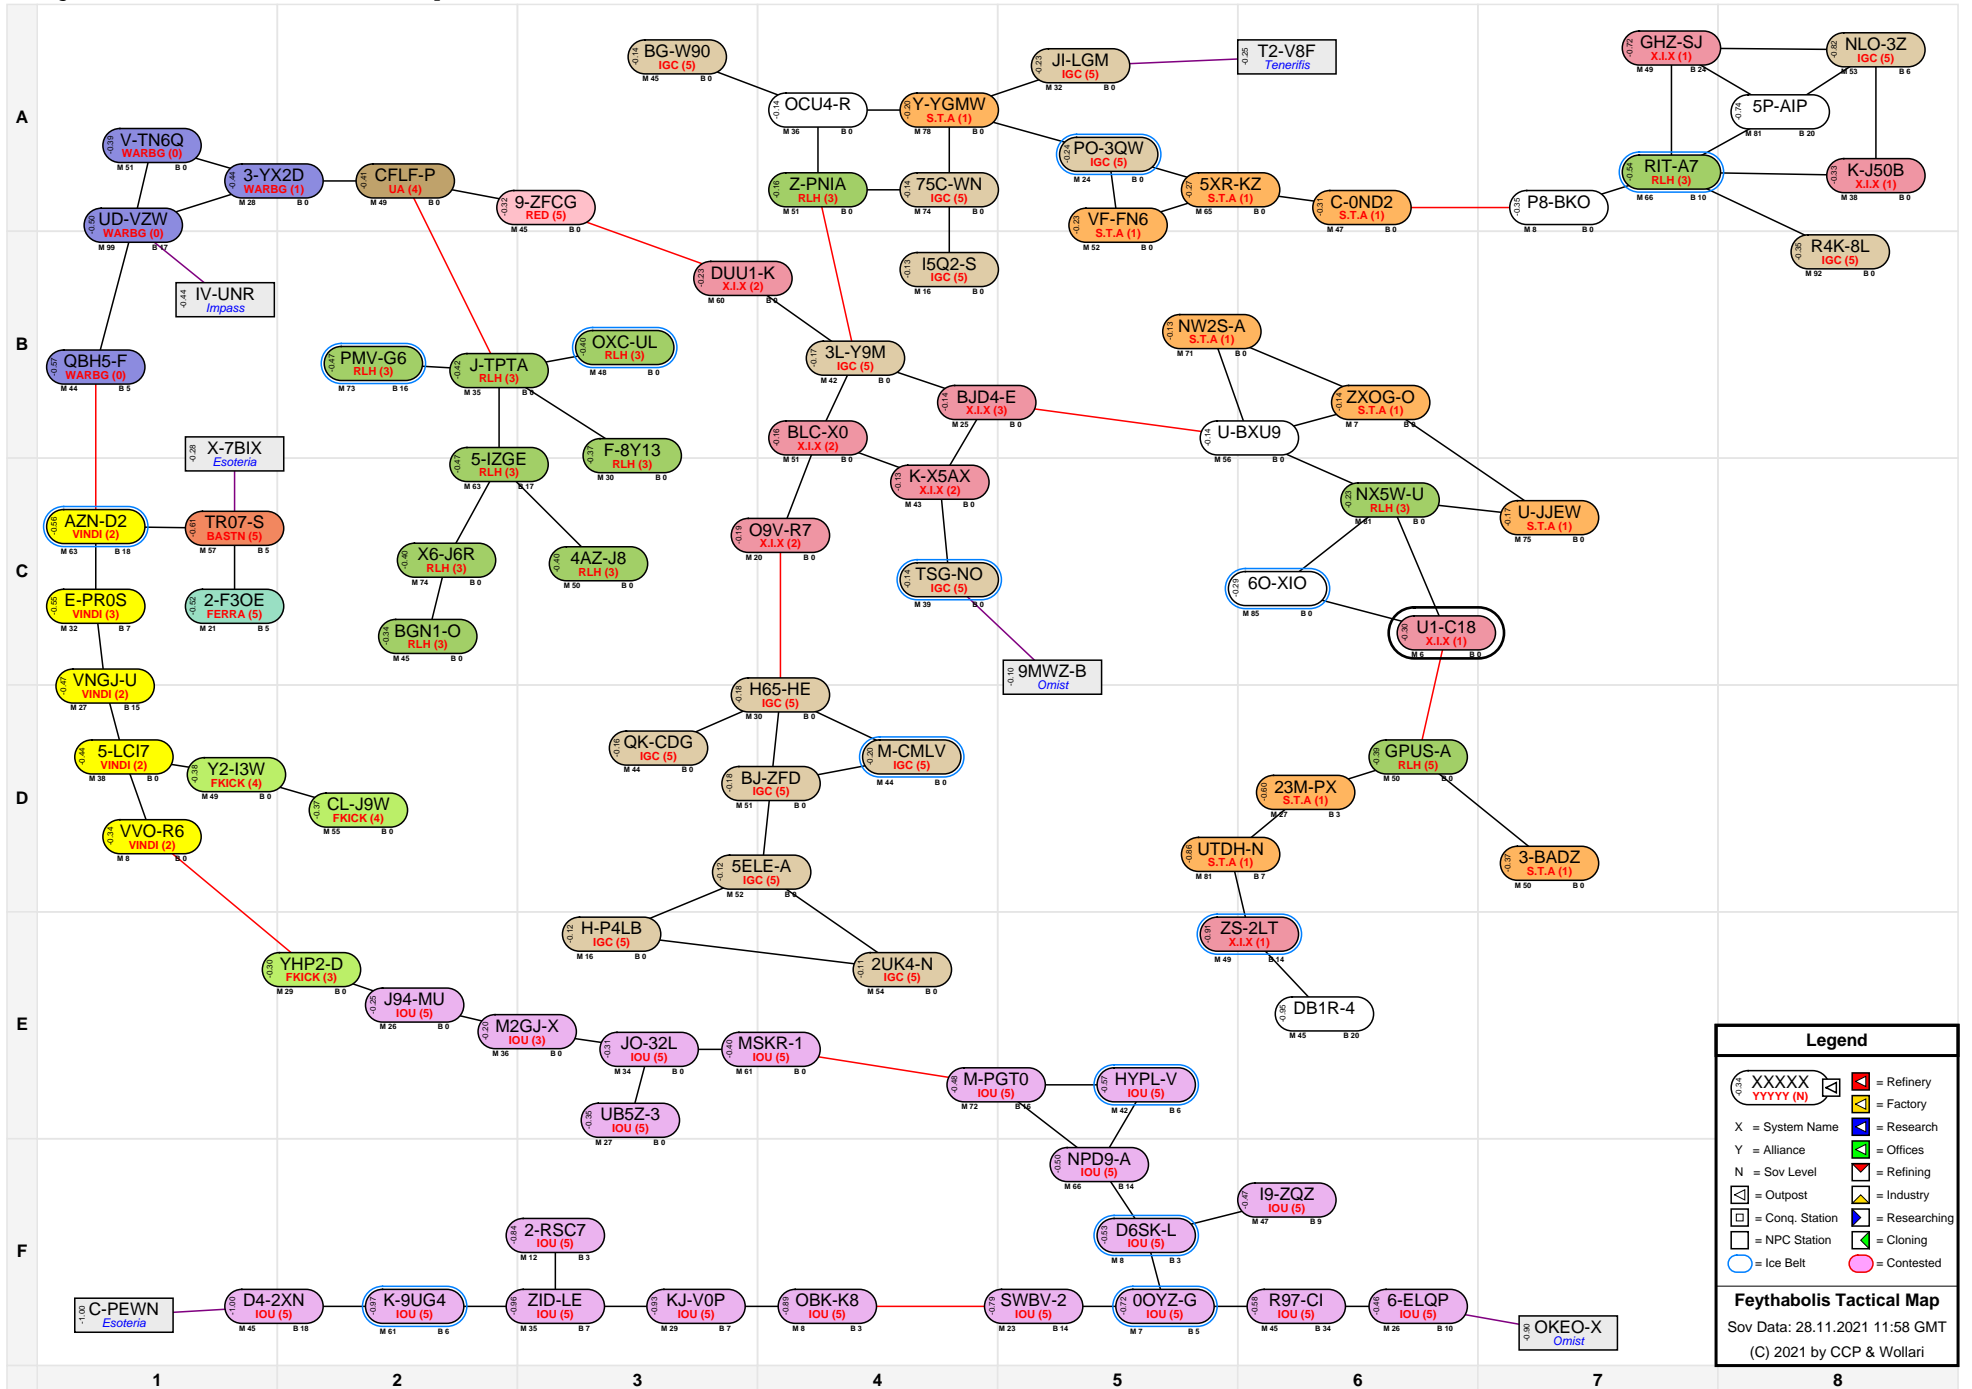

Feythabolis Tactical Map

Legend

- XXXXX (YYYY (N)) = Refinery
- X = System Name
- Y = Alliance
- N = Sov Level
- = Outpost
- = Conq. Station
- = NPC Station
- = Ice Belt
- = Contested
- ▲ = Factory
- ▲ = Research
- ▲ = Offices
- ▲ = Refining
- ▲ = Industry
- ▲ = Researching
- ▲ = Cloning

Feythabolis Tactical Map
 Sov Data: 28.11.2021 11:58 GMT
 (C) 2021 by CCP & Wollari