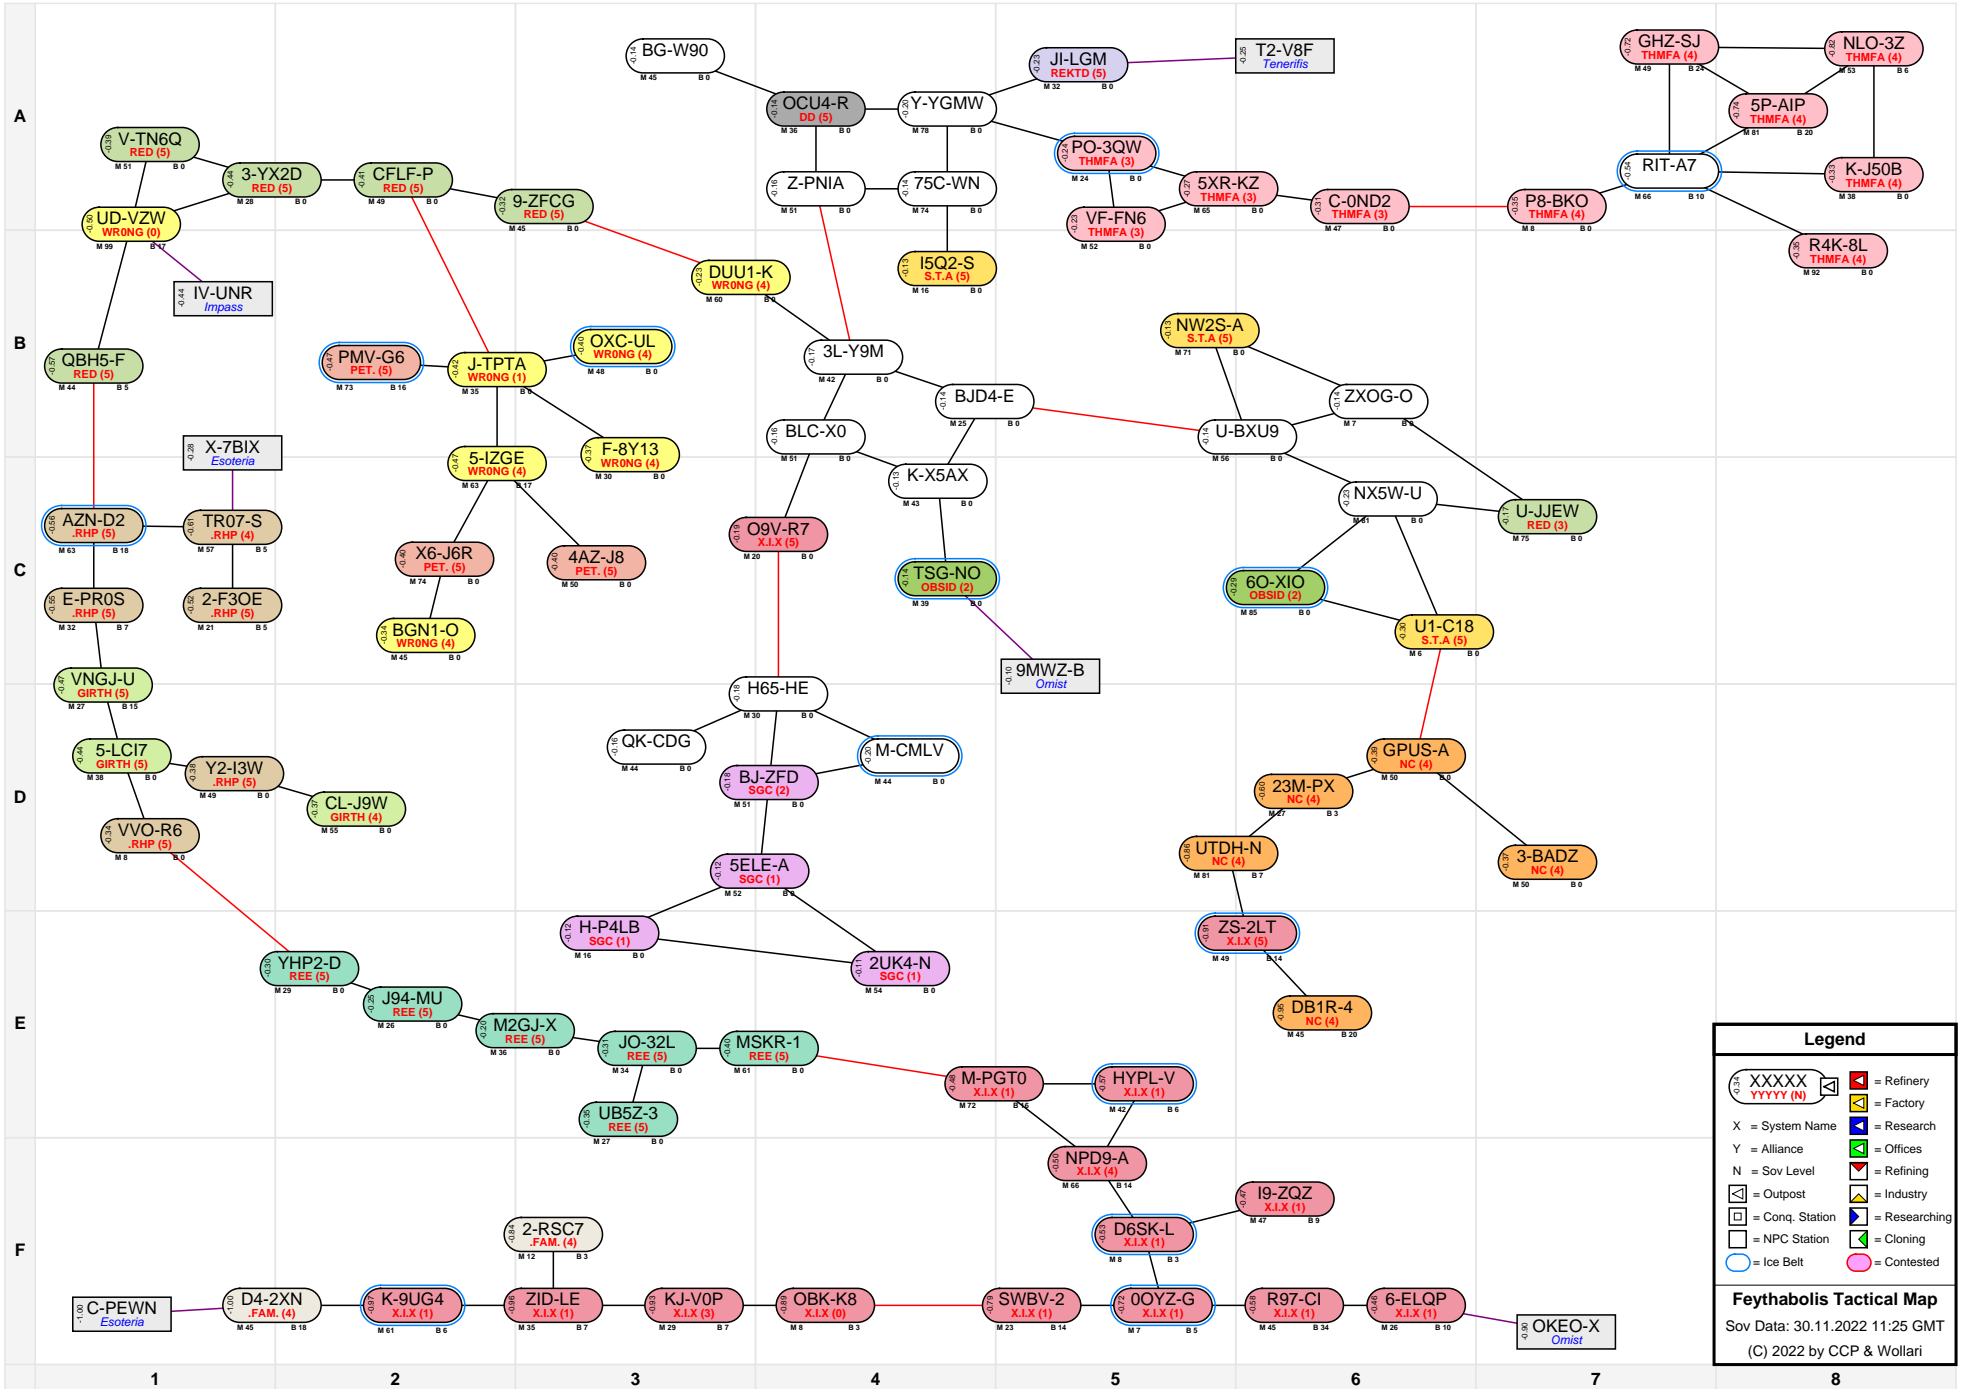

Feythabolis Tactical Map

Legend

- XXXXX (YYYY (N)) = Refinery
- X = System Name
- Y = Alliance
- N = Sov Level
- = Outpost
- = Conq. Station
- = NPC Station
- = Ice Belt
- = Contested
- ▲ = Factory
- ▲ = Research
- ▲ = Offices
- ▲ = Refining
- ▲ = Industry
- ▲ = Researching
- ▲ = Cloning

Feythabolis Tactical Map
 Sov Data: 30.11.2022 11:25 GMT
 (C) 2022 by CCP & Wollari