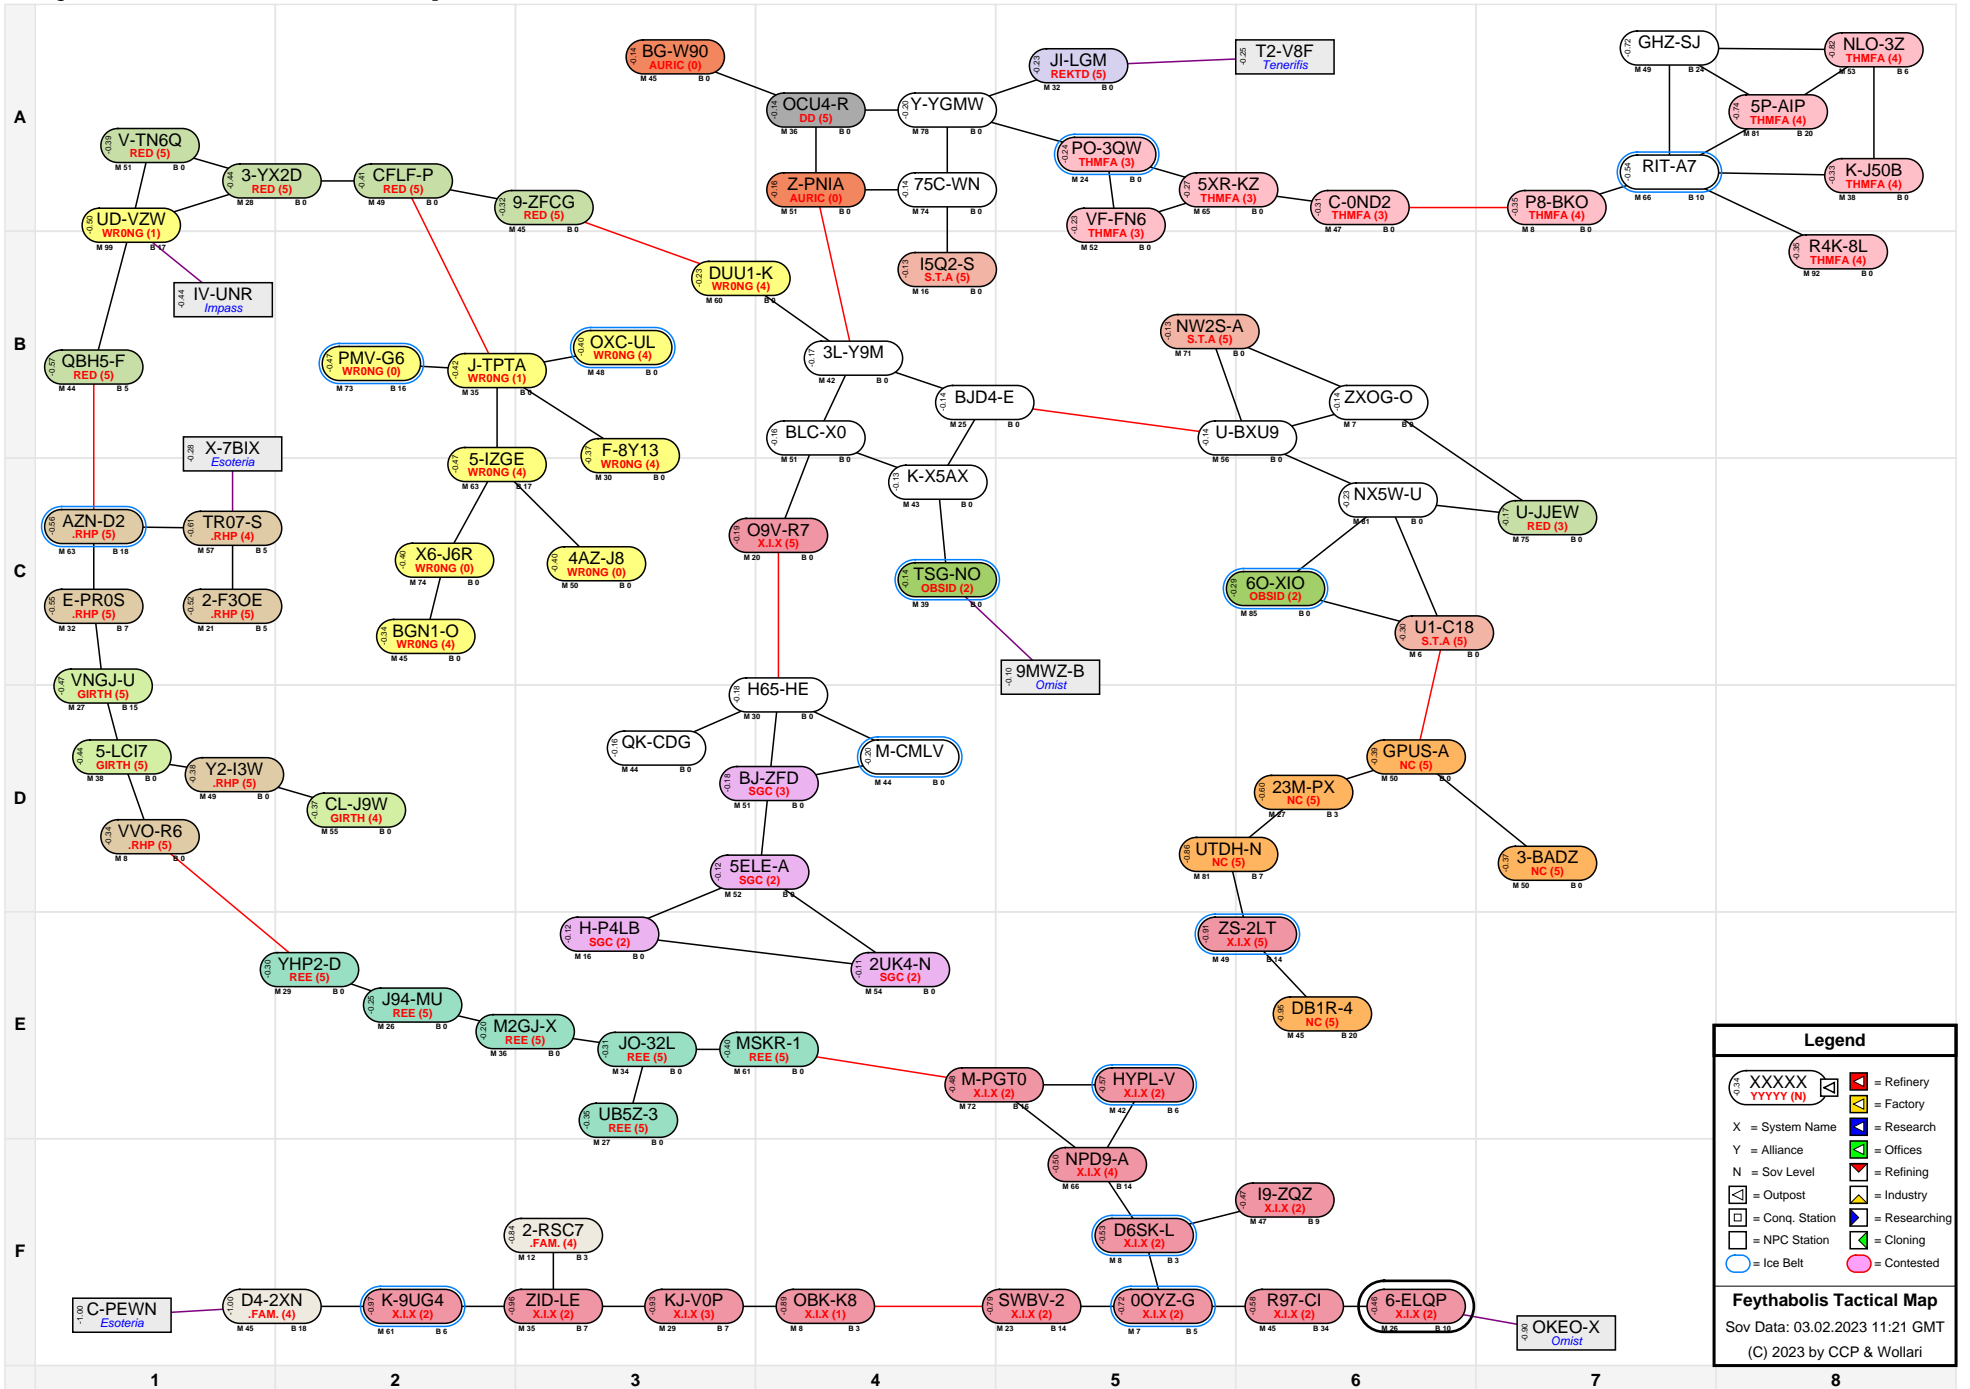

# Feythabolis Tactical Map

**Legend**

- XXXXX (YYYY (N)) = Refinery
- X = System Name
- Y = Alliance
- N = Sov Level
- = Outpost
- = Conq. Station
- = NPC Station
- = Ice Belt
- = Contested
- ▲ = Factory
- ▲ = Research
- ▲ = Offices
- ▲ = Refining
- ▲ = Industry
- ▲ = Researching
- ▲ = Cloning

**Feythabolis Tactical Map**  
 Sov Data: 03.02.2023 11:21 GMT  
 (C) 2023 by CCP & Wollari