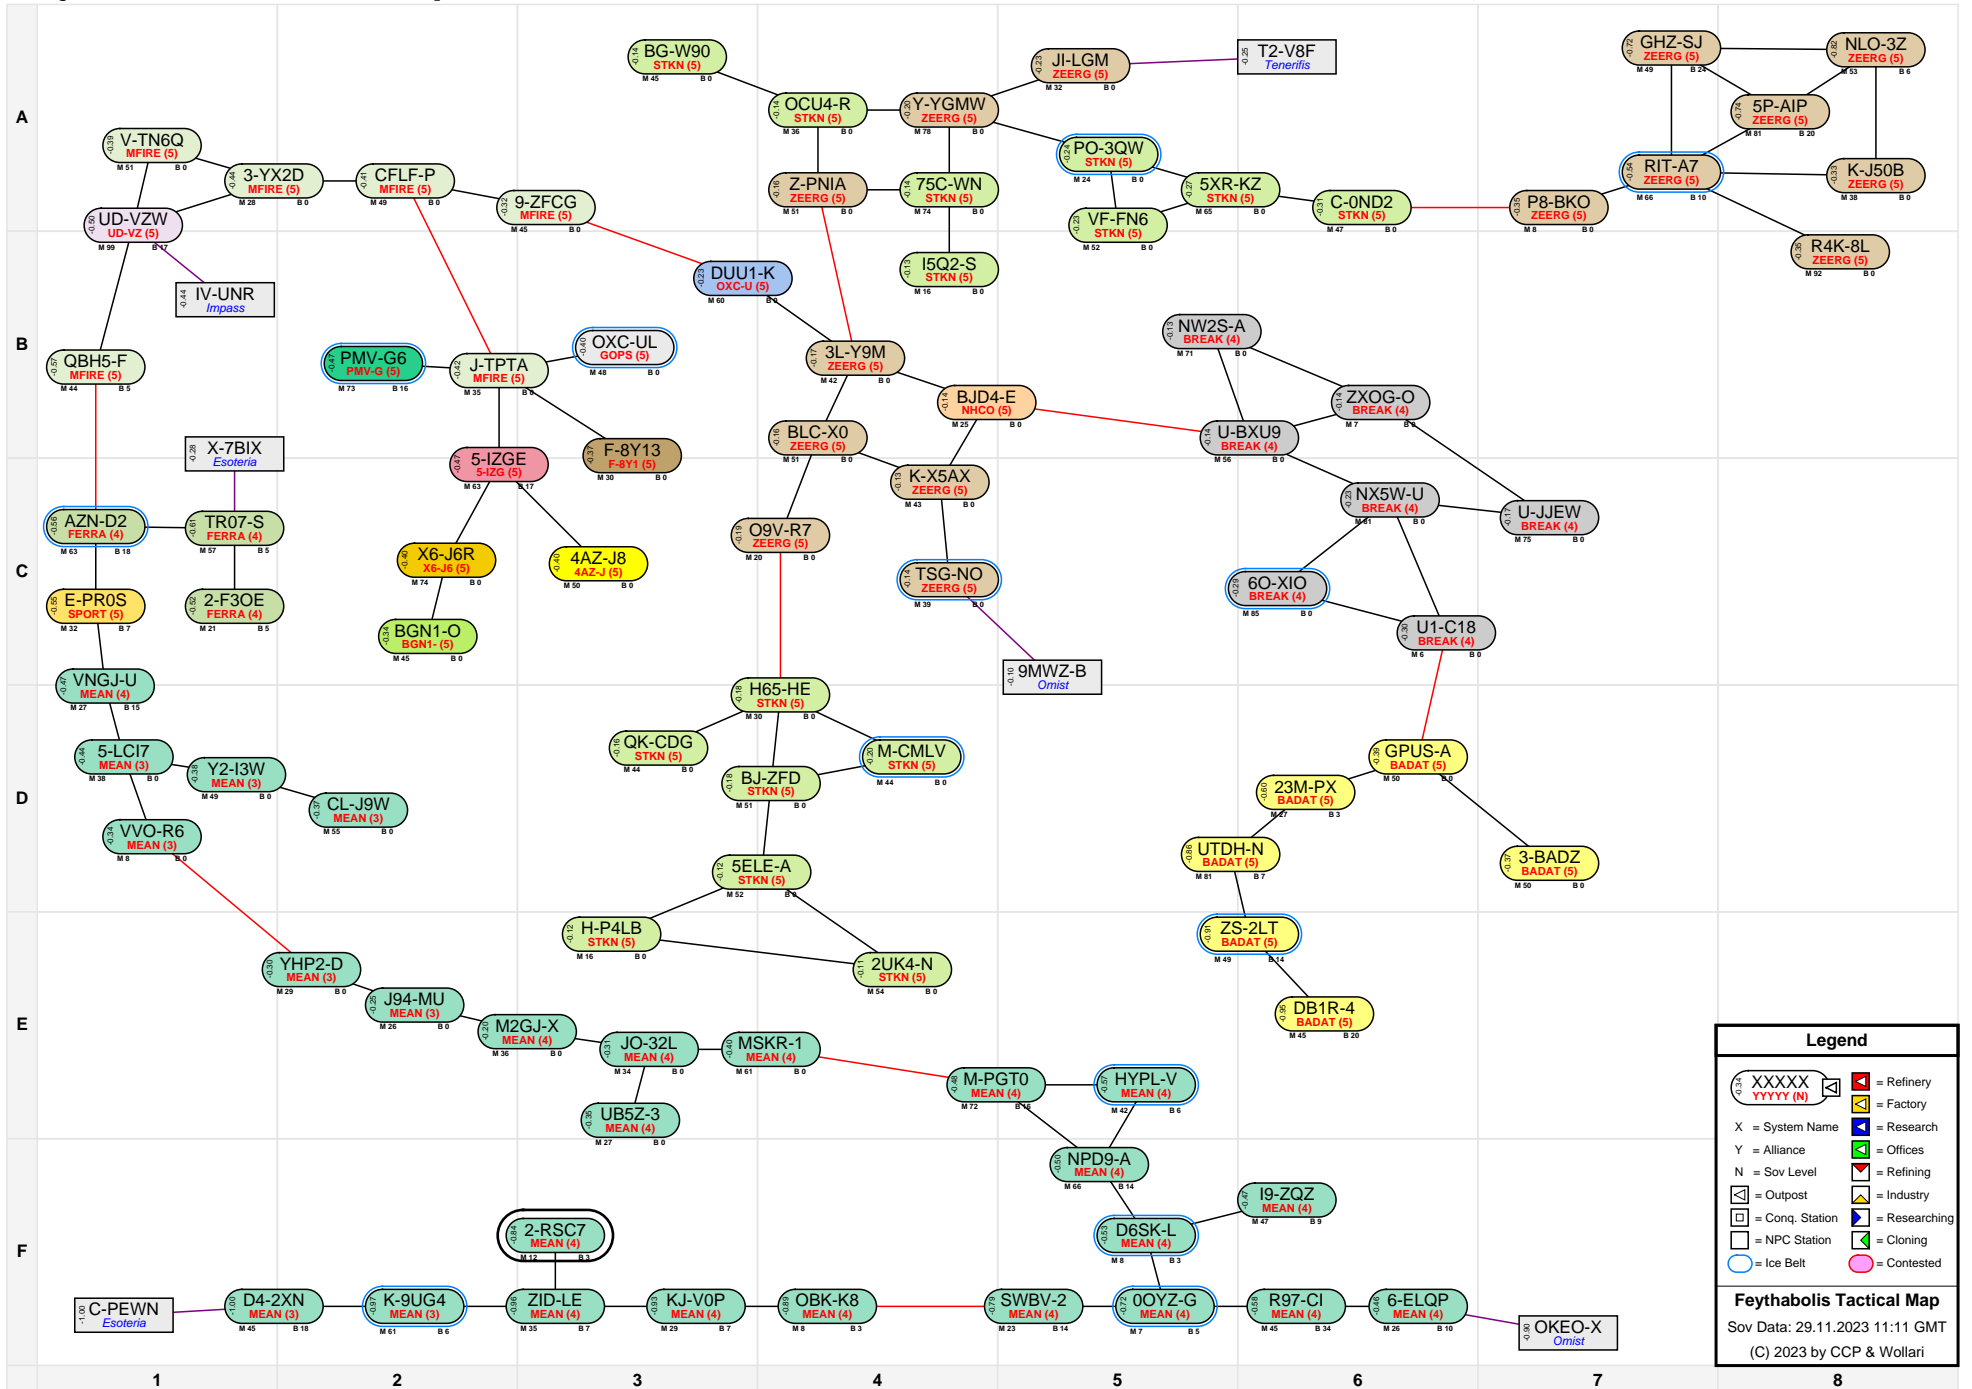

# Feythabolis Tactical Map

**Legend**

- XXXXX (with red square) = Refinery
- YYYYY (N) (with yellow square) = Factory
- X = System Name
- Y = Alliance
- N = Sov Level
- [Square with red border] = Refining
- [Square with blue border] = Industry
- [Square with green border] = Researching
- [Square with purple border] = Conq. Station
- [Square with white border] = NPC Station
- [Blue circle] = Ice Belt
- [Pink circle] = Contested

**Feythabolis Tactical Map**  
 Sov Data: 29.11.2023 11:11 GMT  
 (C) 2023 by CCP & Wollari