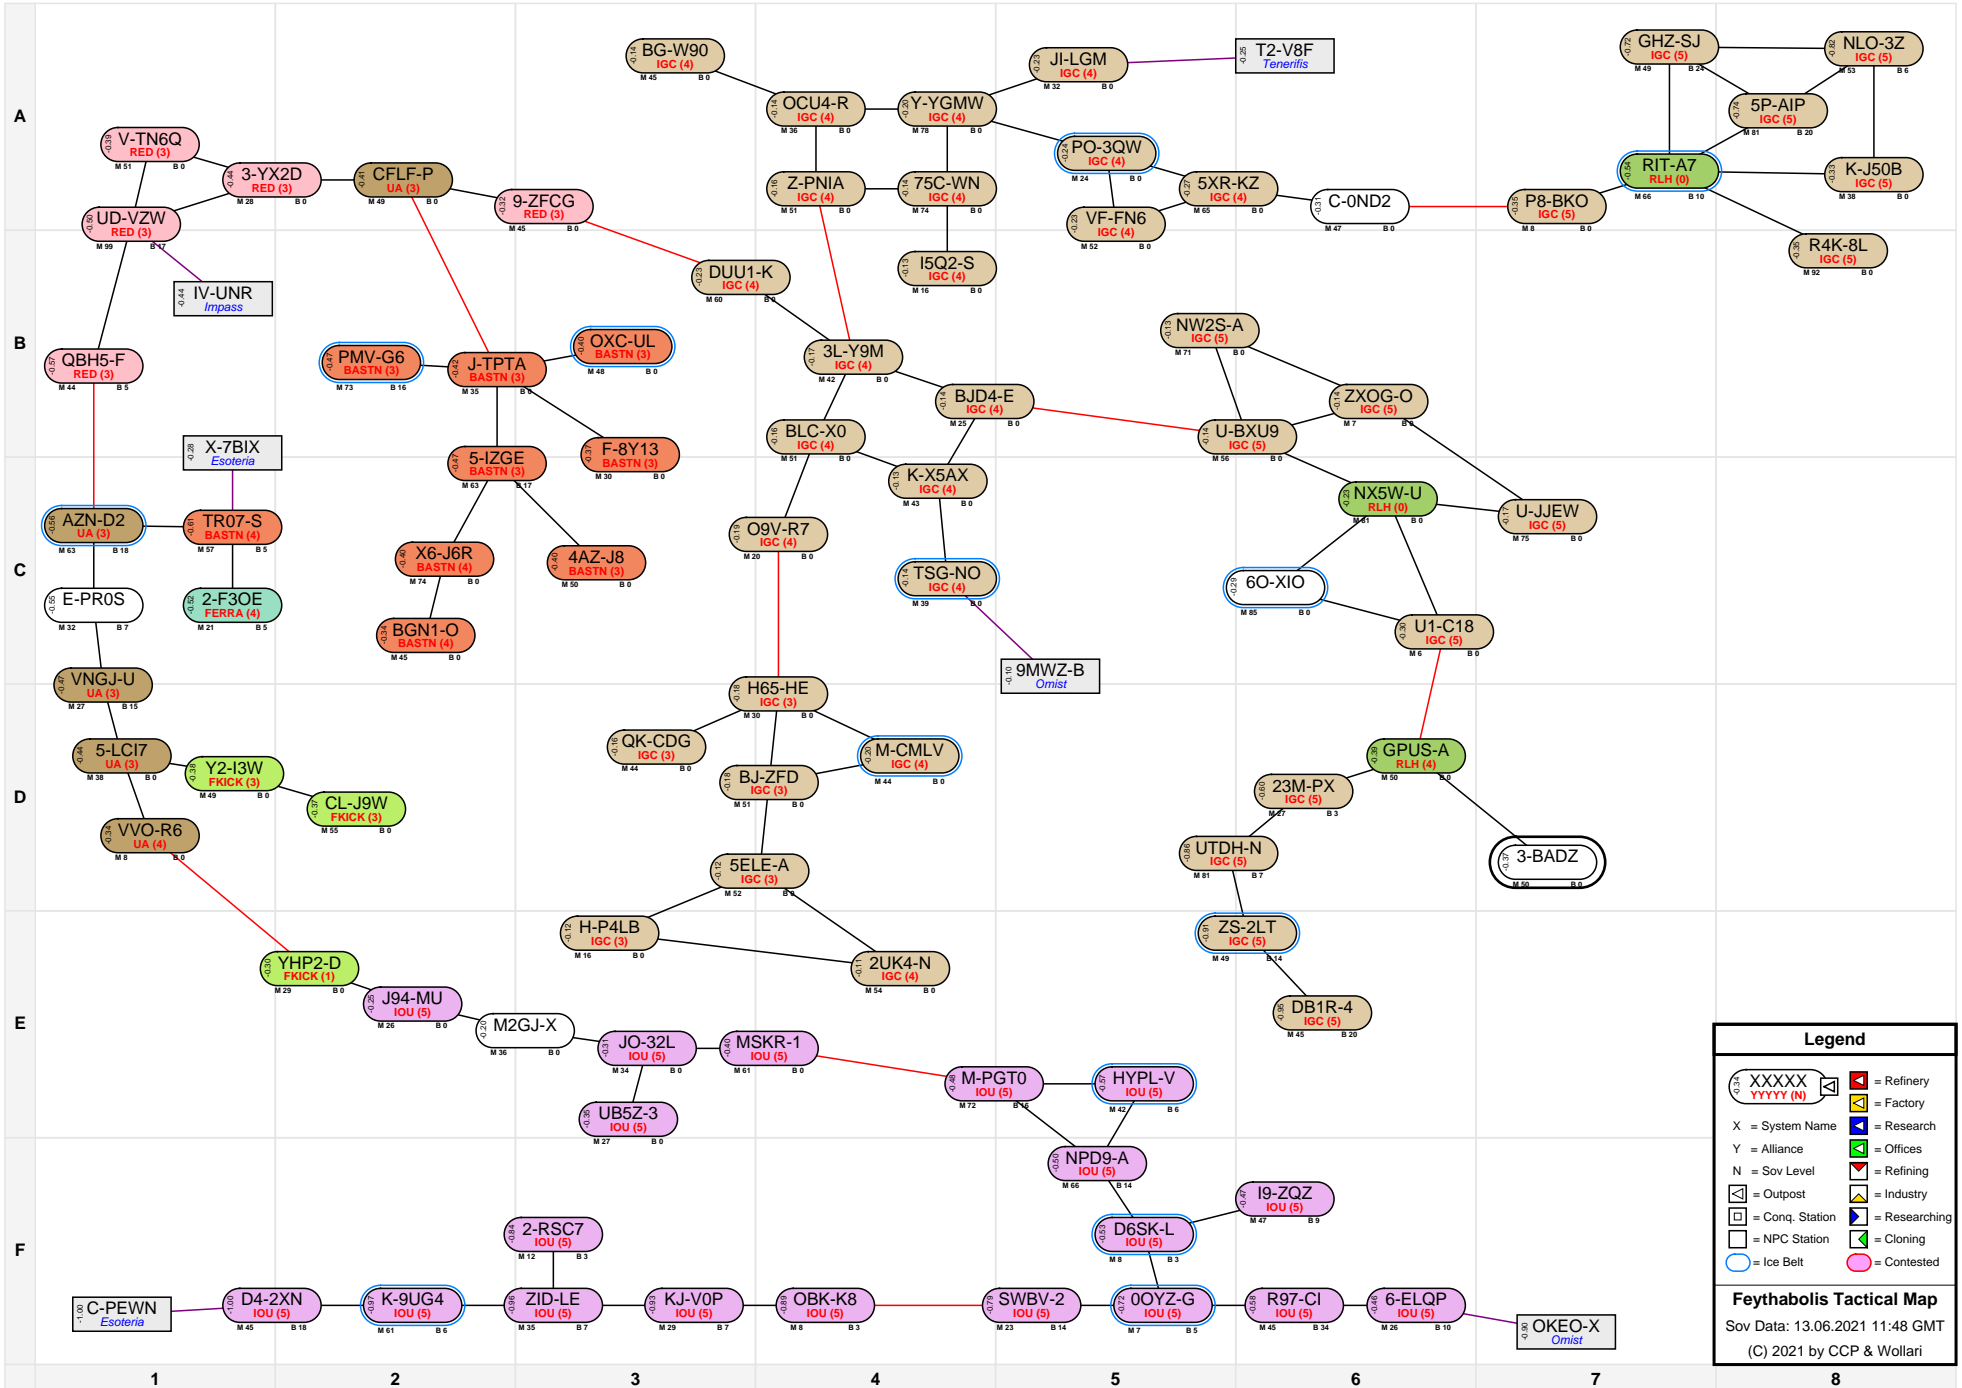

# Feythabolis Tactical Map

**Legend**

- XXXXX (YYYY (N)) = Refinery
- X = System Name
- Y = Alliance
- N = Sov Level
- [Icon] = Outpost
- [Icon] = Conq. Station
- [Icon] = NPC Station
- [Icon] = Research
- [Icon] = Offices
- [Icon] = Refining
- [Icon] = Industry
- [Icon] = Researching
- [Icon] = Cloning
- [Icon] = Ice Belt
- [Icon] = Contested

**Feythabolis Tactical Map**  
 Sov Data: 13.06.2021 11:48 GMT  
 (C) 2021 by CCP & Wollari