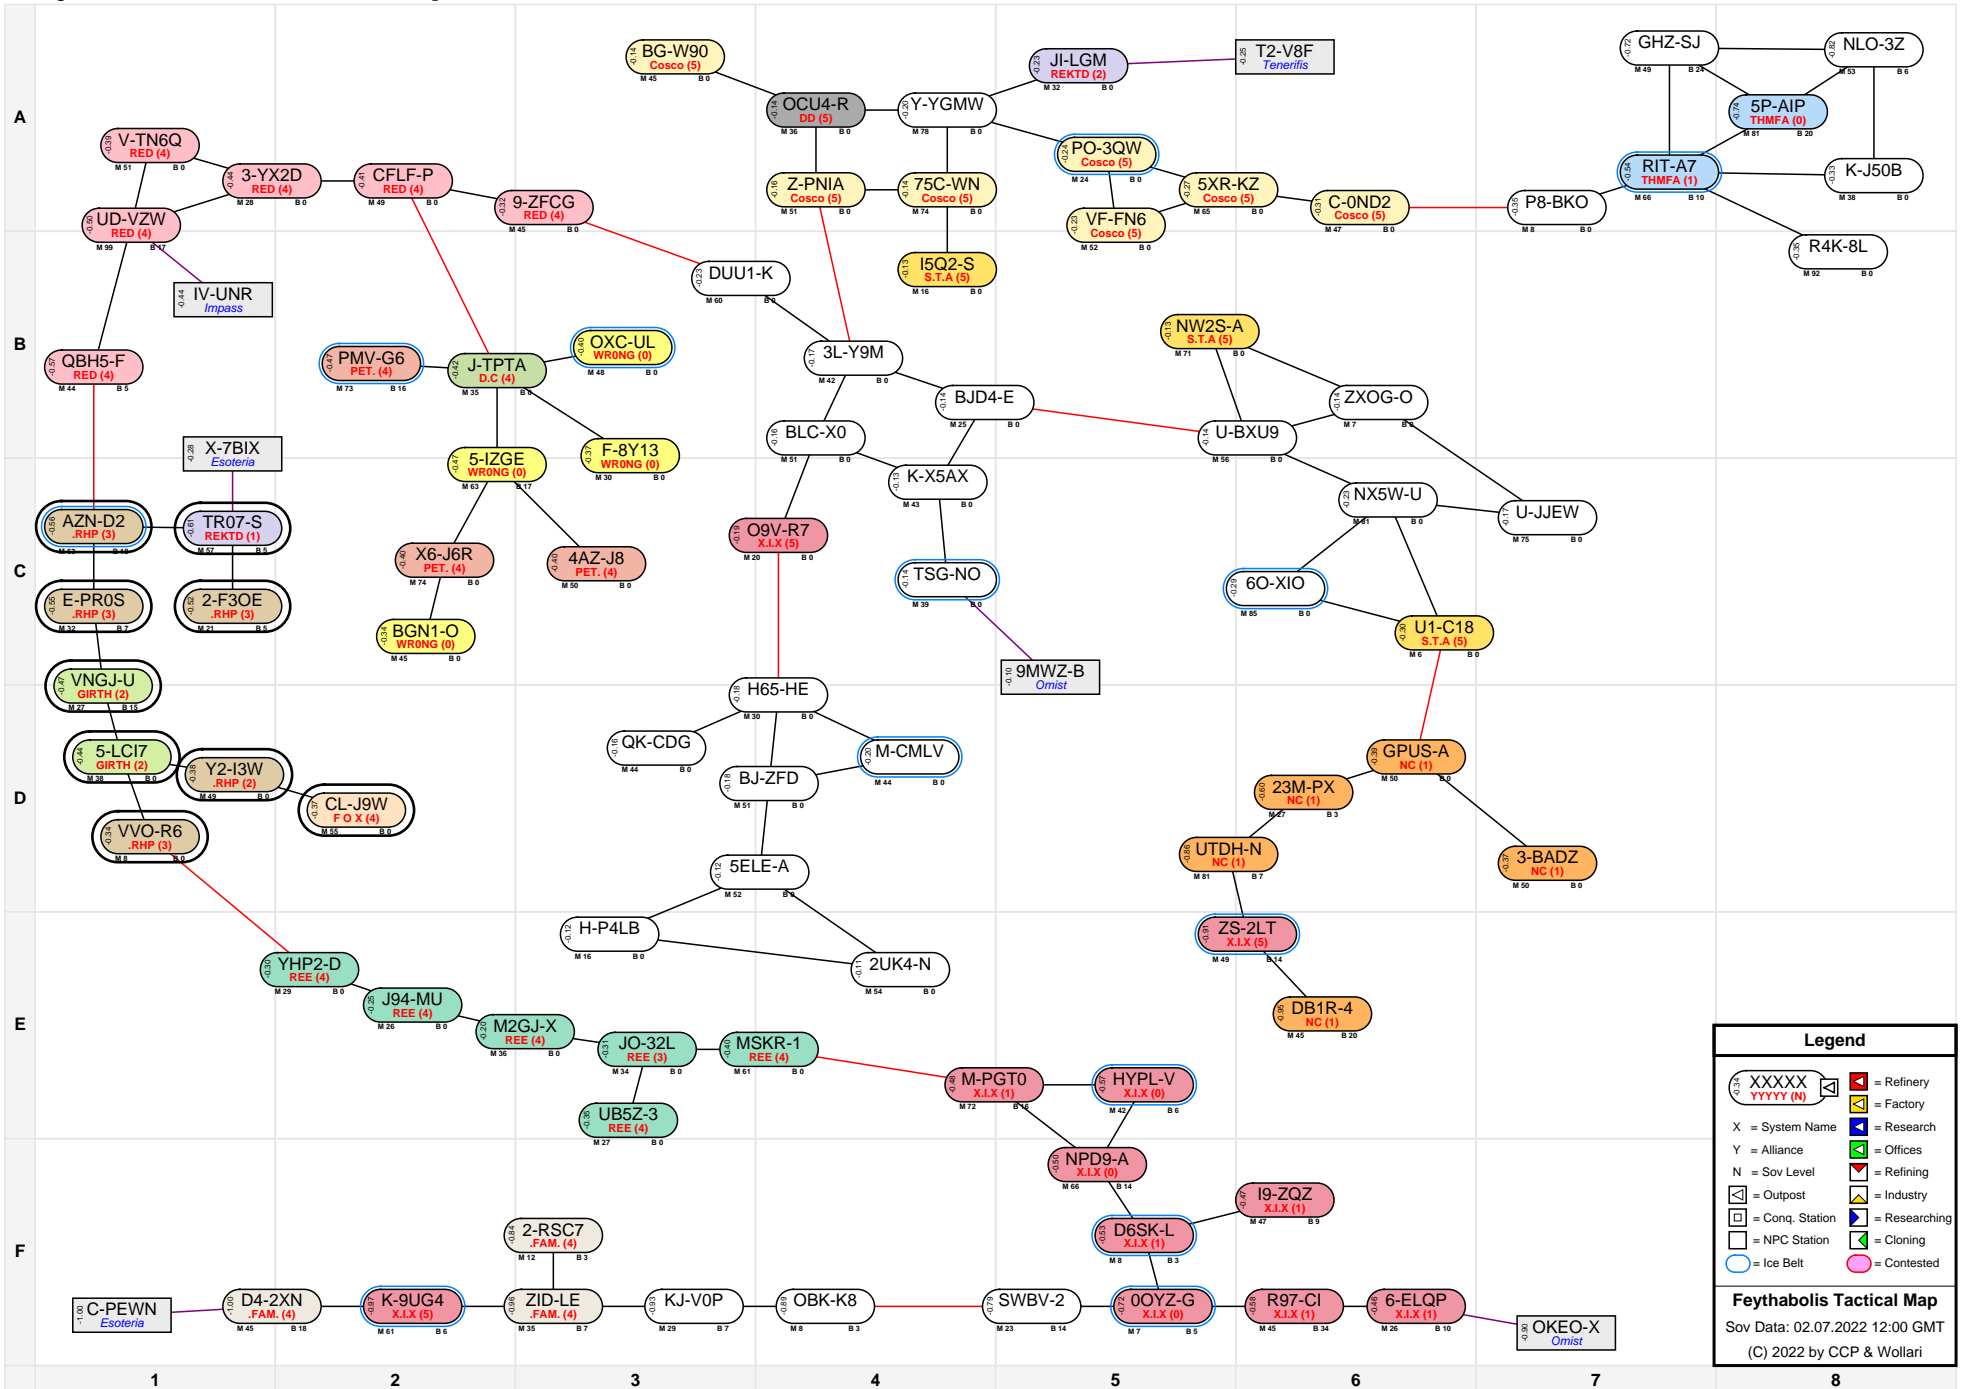

# Feythabolis Tactical Map

**Legend**

- XXXXXX (YYYY (N)) = Refinery
- X = System Name
- Y = Alliance
- N = Sov Level
- [Icon] = Outpost
- [Icon] = Conq. Station
- [Icon] = NPC Station
- [Icon] = Ice Belt
- [Icon] = Contested
- [Icon] = Factory
- [Icon] = Research
- [Icon] = Offices
- [Icon] = Refining
- [Icon] = Industry
- [Icon] = Researching
- [Icon] = Cloning

**Feythabolis Tactical Map**  
 Sov Data: 02.07.2022 12:00 GMT  
 (C) 2022 by CCP & Wollari