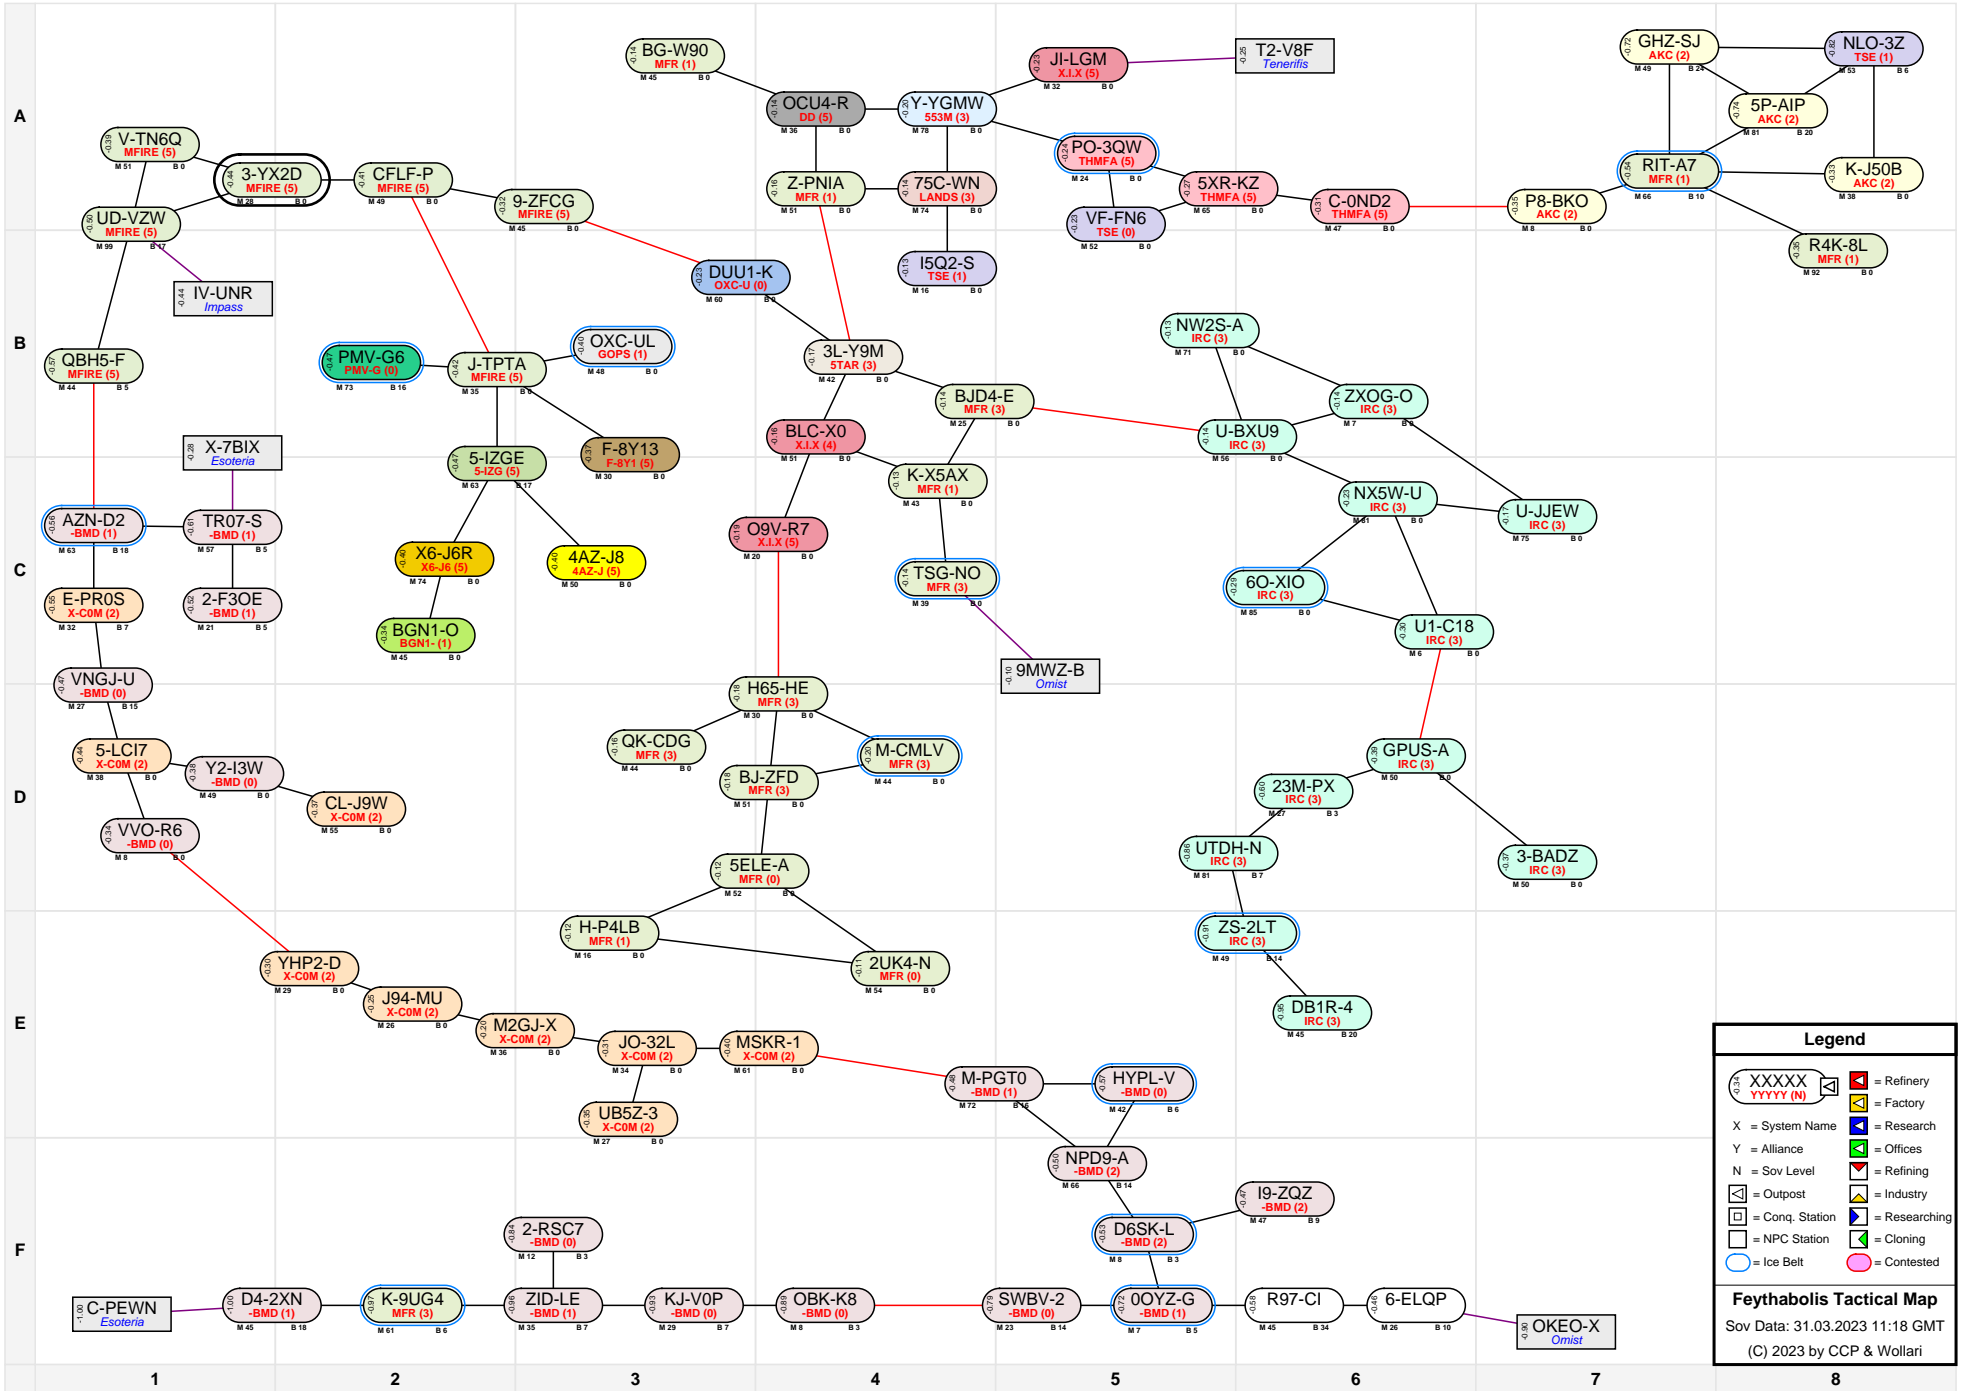

Feythabolis Tactical Map

Legend

- XXXXX (YYYY (N)) = Refinery
- X = System Name
- Y = Alliance
- N = Sov Level
- = Outpost
- = Conq. Station
- = NPC Station
- = Ice Belt
- = Contested
- ▲ = Factory
- ▲ = Research
- ▲ = Offices
- ▲ = Refining
- ▲ = Industry
- ▲ = Researching
- ▲ = Cloning

Feythabolis Tactical Map
 Sov Data: 31.03.2023 11:18 GMT
 (C) 2023 by CCP & Wollari