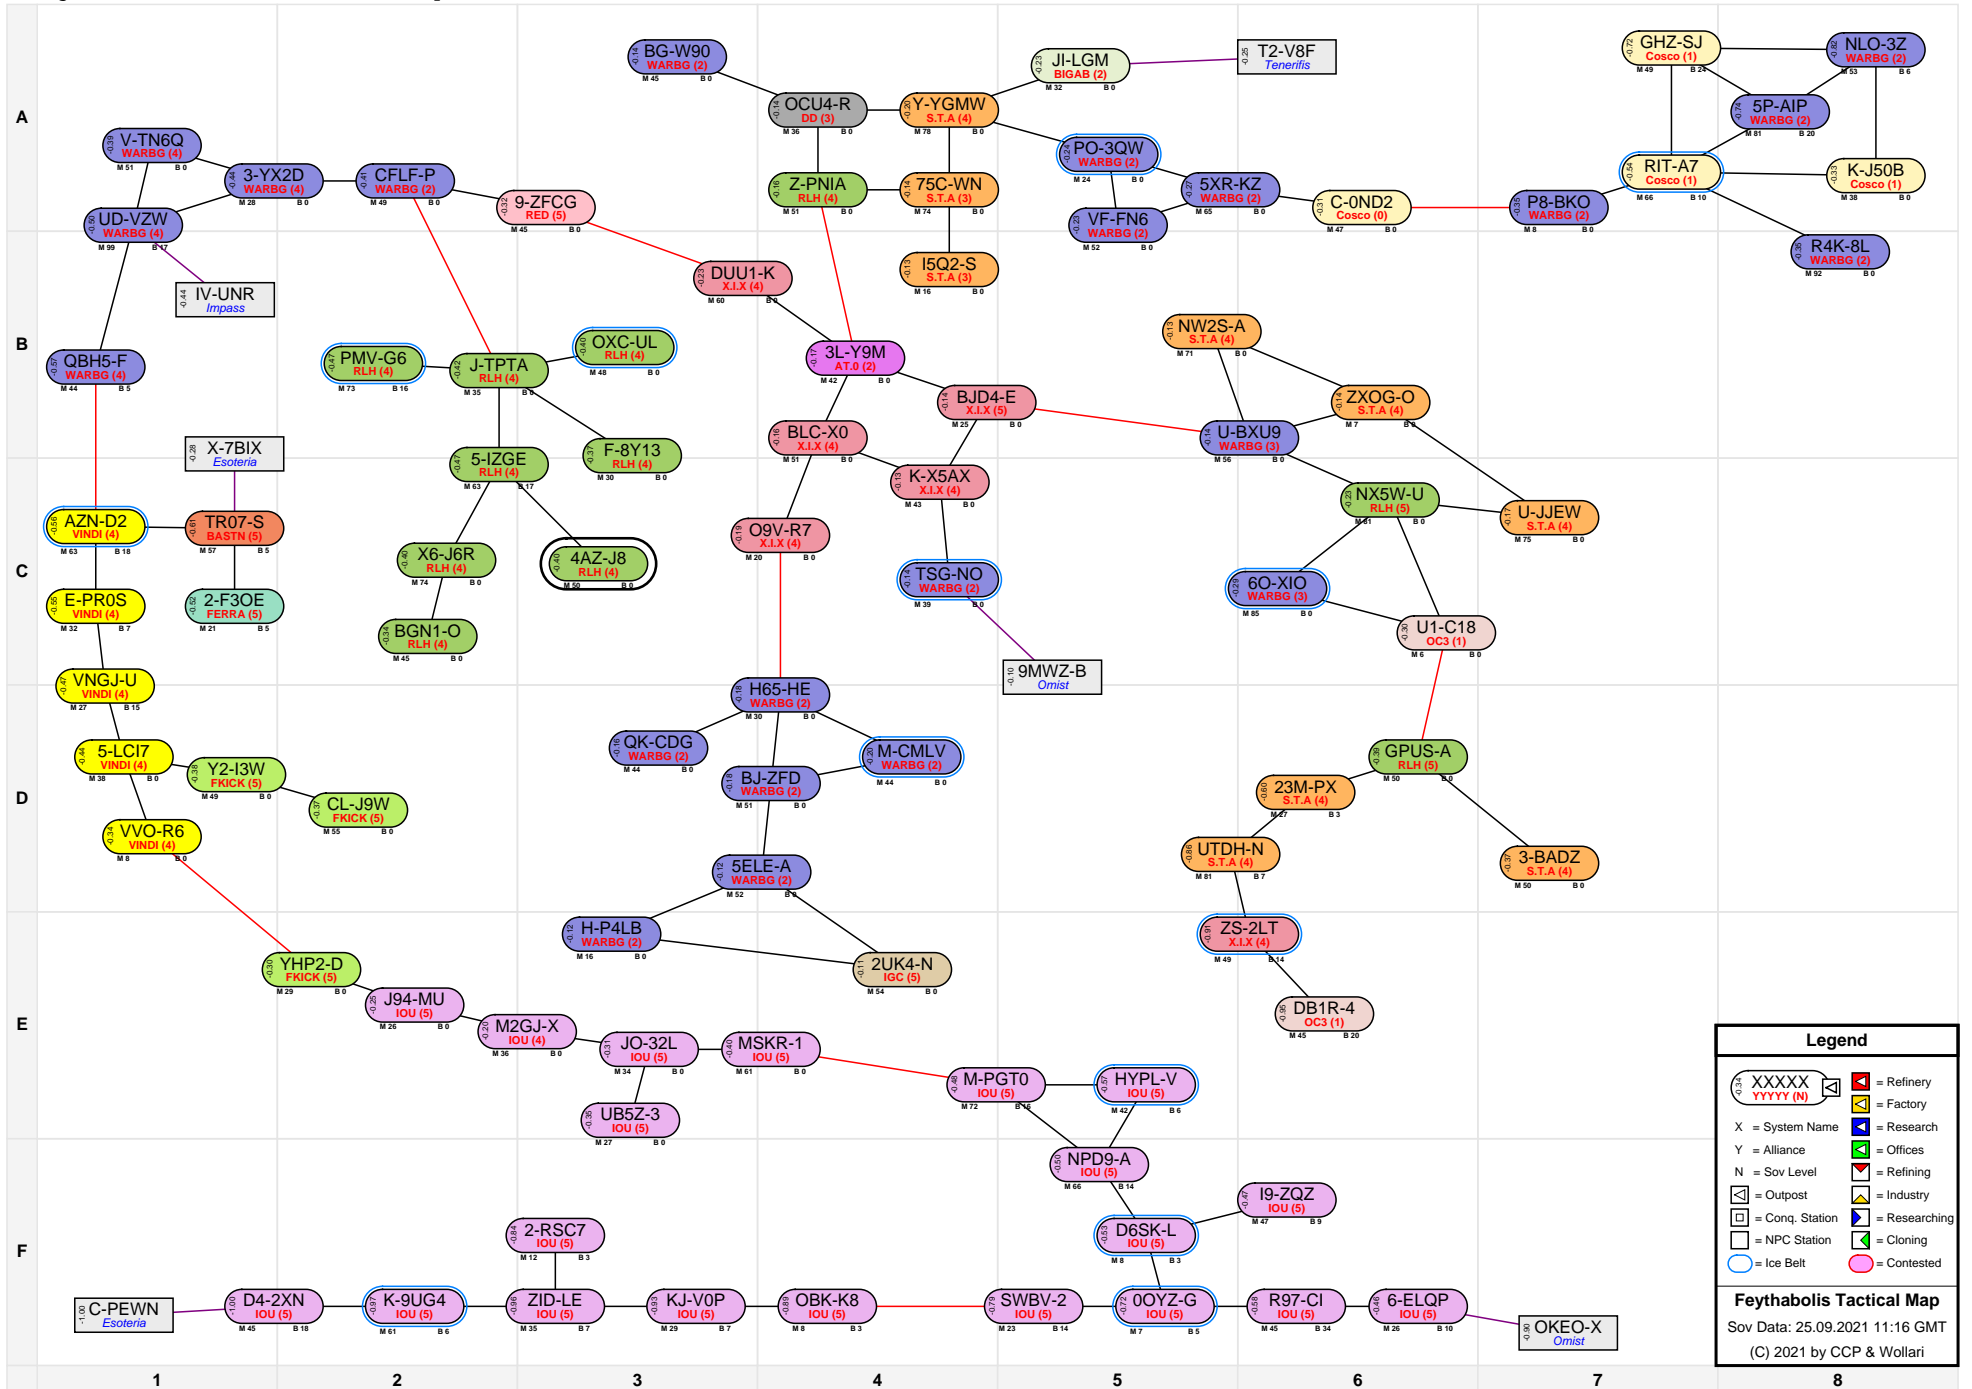

Feythabolis Tactical Map

Legend

- XXXXX (YYYY (N)) = Refinery
- X = System Name
- Y = Alliance
- N = Sov Level
- = Outpost
- = Conq. Station
- = NPC Station
- = Ice Belt
- = Contested
- ▲ = Factory
- ▲ = Research
- ▲ = Offices
- ▲ = Refining
- ▲ = Industry
- ▲ = Researching
- ▲ = Cloning

Feythabolis Tactical Map
 Sov Data: 25.09.2021 11:16 GMT
 (C) 2021 by CCP & Wollari