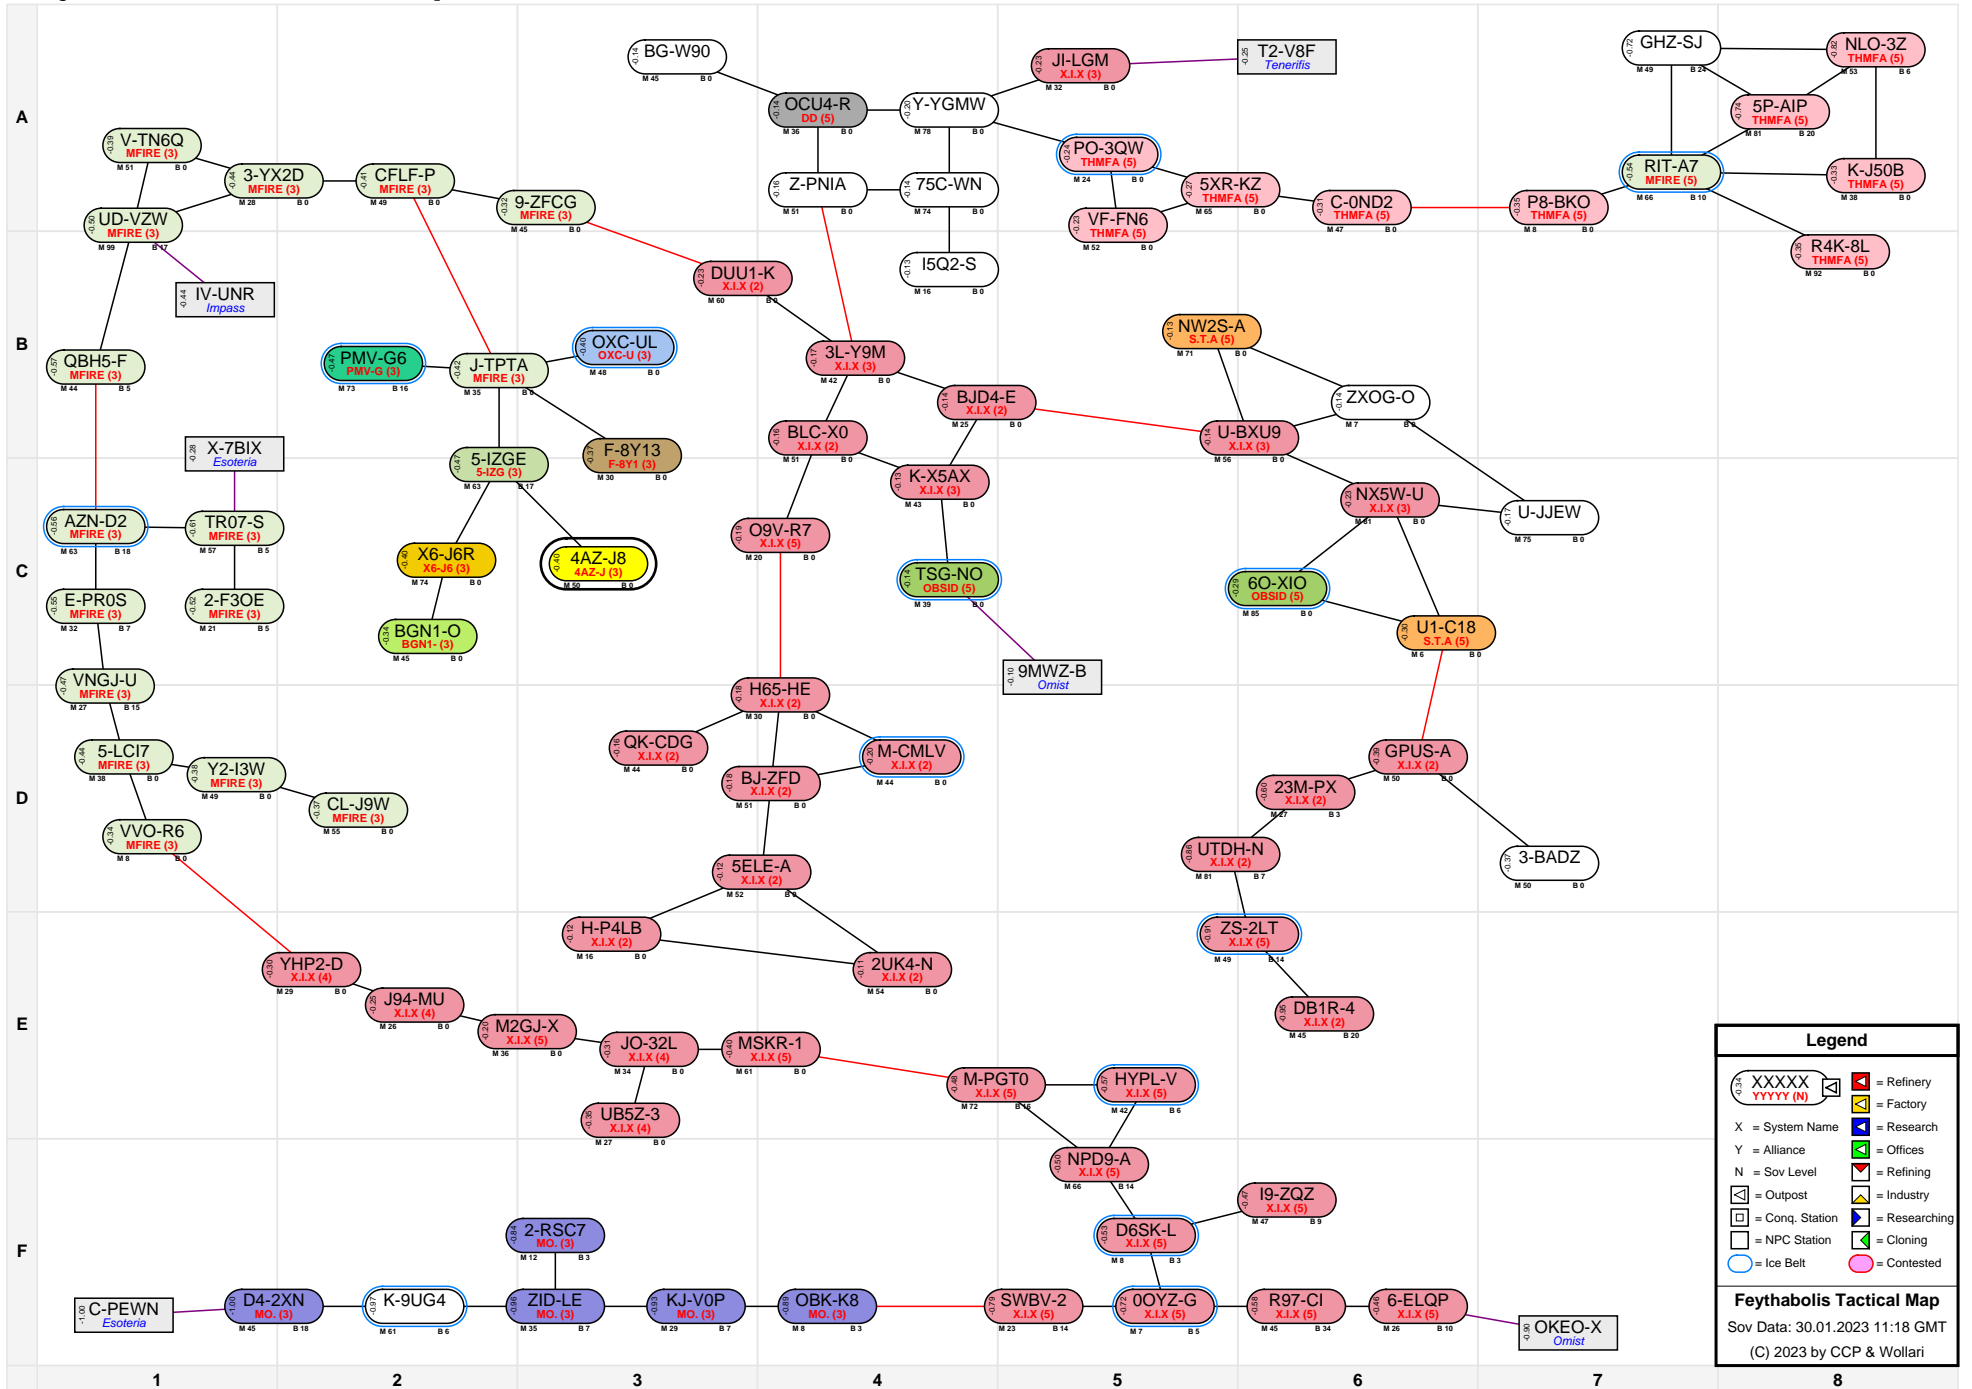

# Feythabolis Tactical Map

**Legend**

- XXXXX (YYYY (N)) = Refinery
- X = System Name
- Y = Alliance
- N = Sov Level
- [Icon] = Outpost
- [Icon] = Conq. Station
- [Icon] = NPC Station
- [Icon] = Ice Belt
- [Icon] = Contested
- [Icon] = Factory
- [Icon] = Research
- [Icon] = Offices
- [Icon] = Refining
- [Icon] = Industry
- [Icon] = Researching
- [Icon] = Cloning

**Feythabolis Tactical Map**  
 Sov Data: 30.01.2023 11:18 GMT  
 (C) 2023 by CCP & Wollari