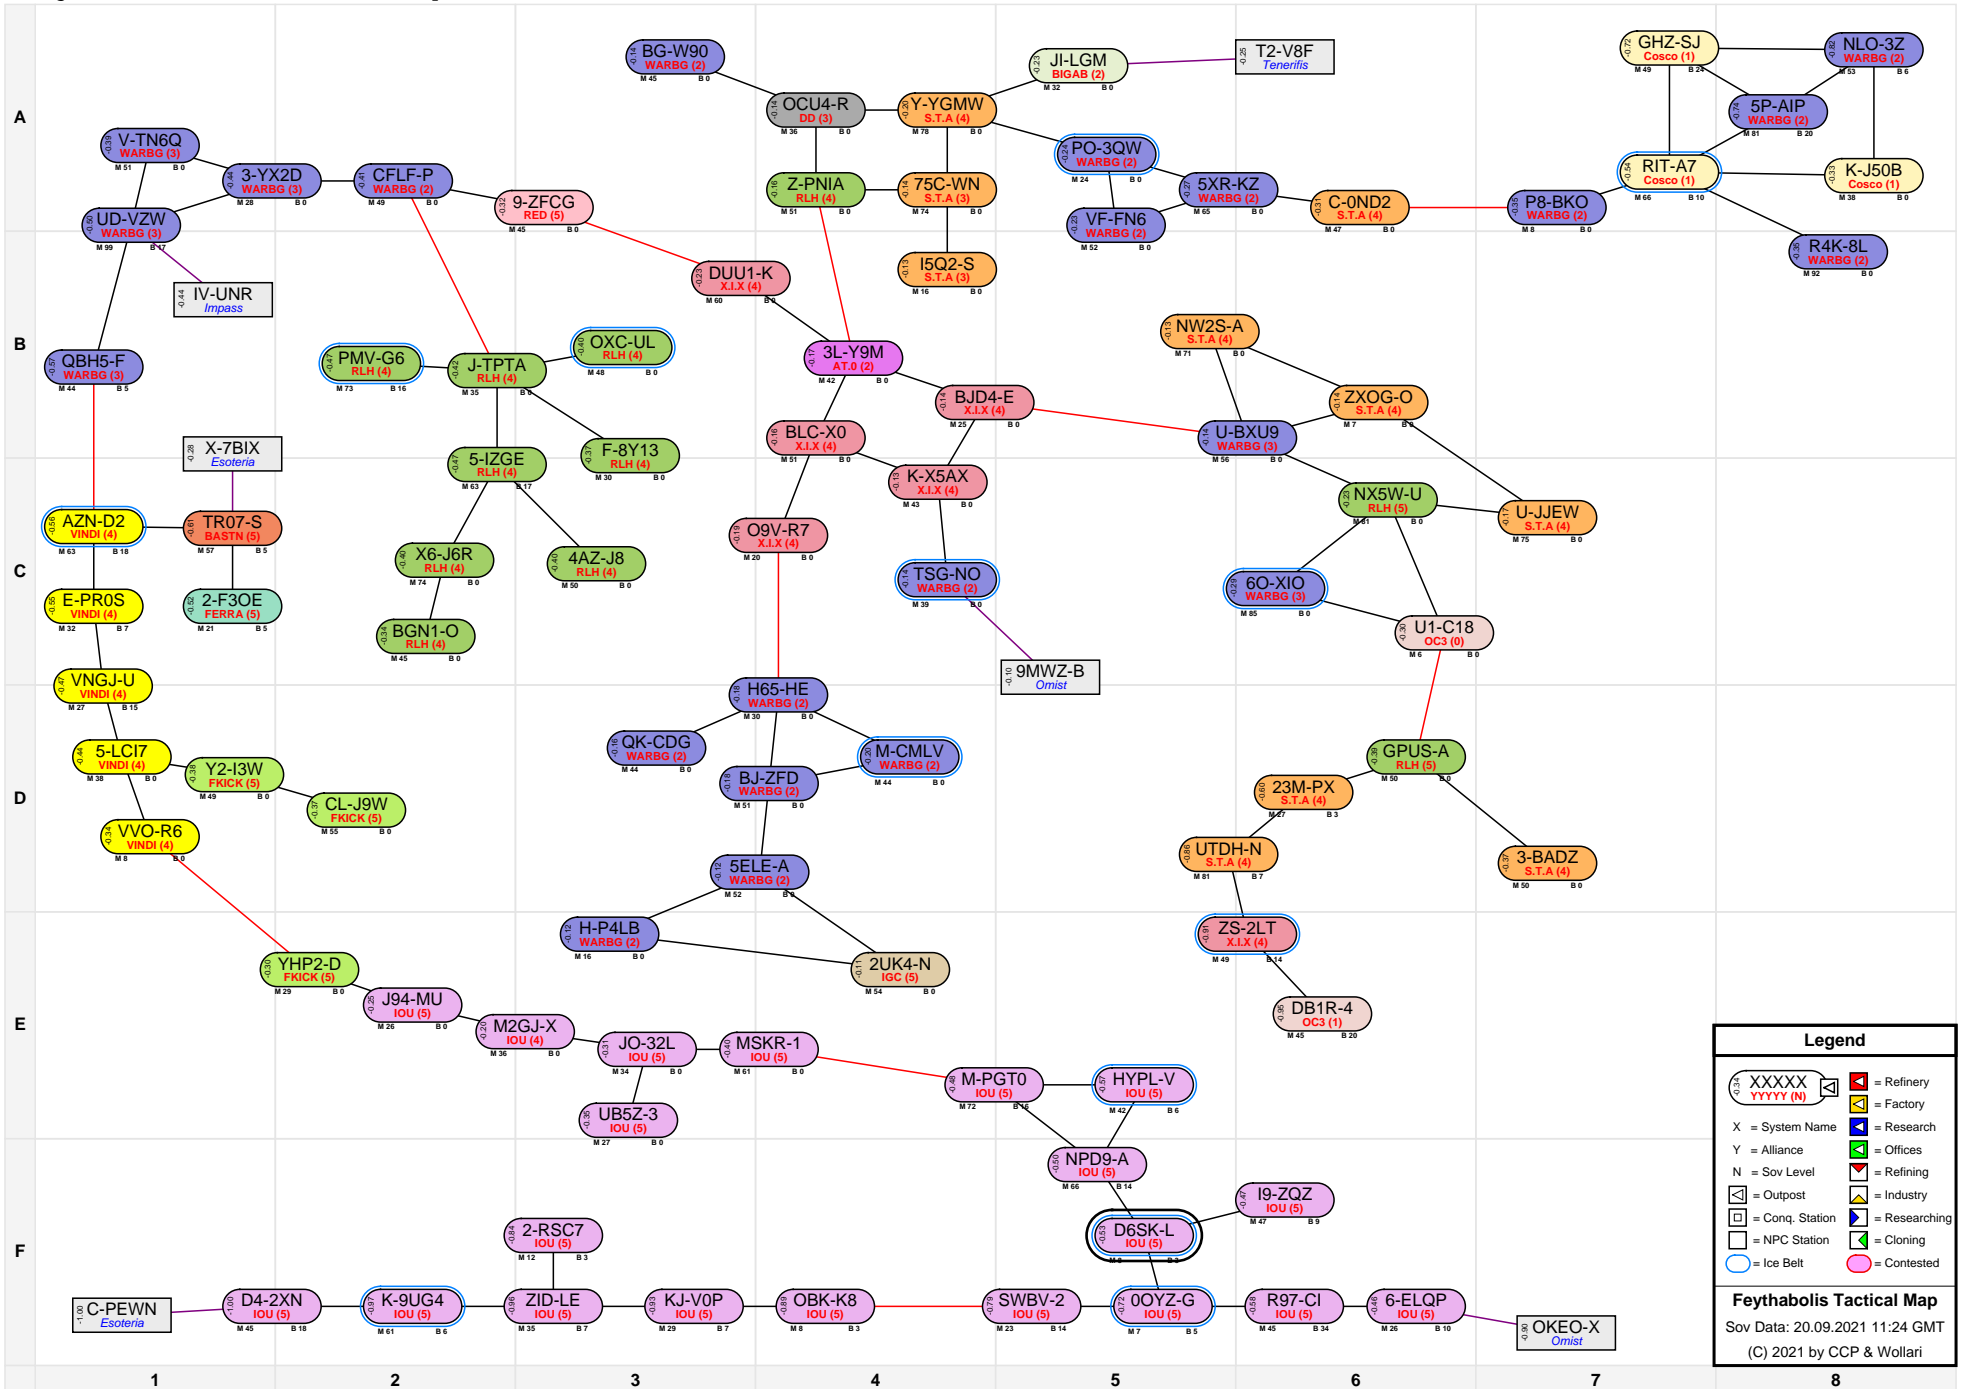

Feythabolis Tactical Map

Legend	
	= Refinery
	= Factory
	= Research
	= Offices
	= Sov Level
	= Refining
	= Outpost
	= Industry
	= Conq. Station
	= Researching
	= NPC Station
	= Cloning
	= Ice Belt
	= Contested

Feythabolis Tactical Map
 Sov Data: 20.09.2021 11:24 GMT
 (C) 2021 by CCP & Wollari