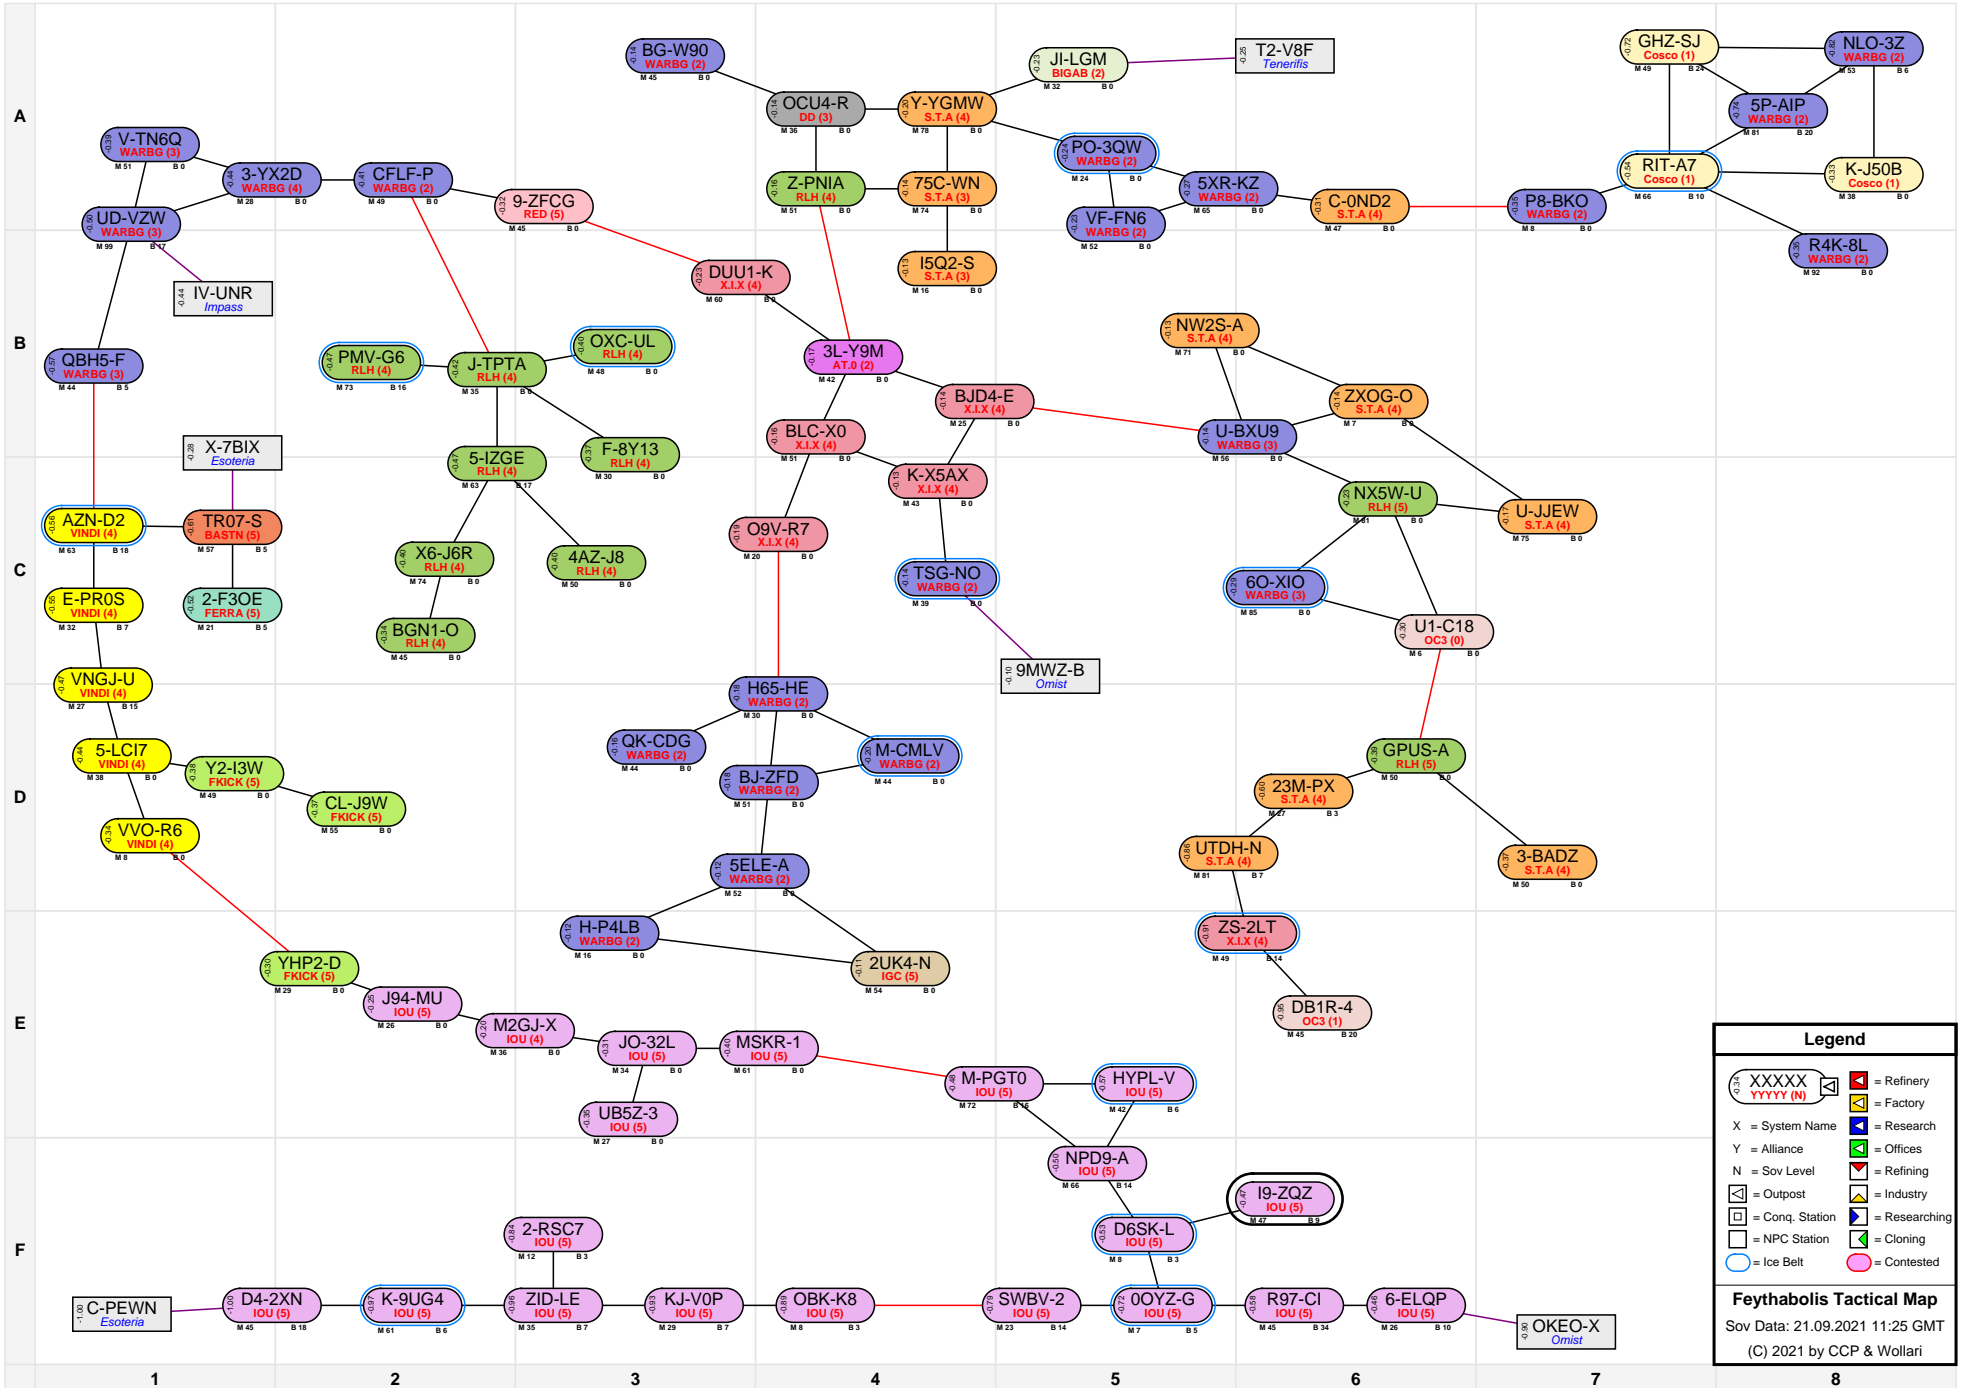

# Feythabolis Tactical Map

**Legend**

- XXXXX YYYYY (N) [Icon] = Refinery
- X [Icon] = System Name
- Y [Icon] = Alliance
- N [Icon] = Sov Level
- [Icon] = Outpost
- [Icon] = Conq. Station
- [Icon] = NPC Station
- [Icon] = Researching
- [Icon] = Cloning
- [Icon] = Ice Belt
- [Icon] = Contested

**Feythabolis Tactical Map**  
 Sov Data: 21.09.2021 11:25 GMT  
 (C) 2021 by CCP & Wollari