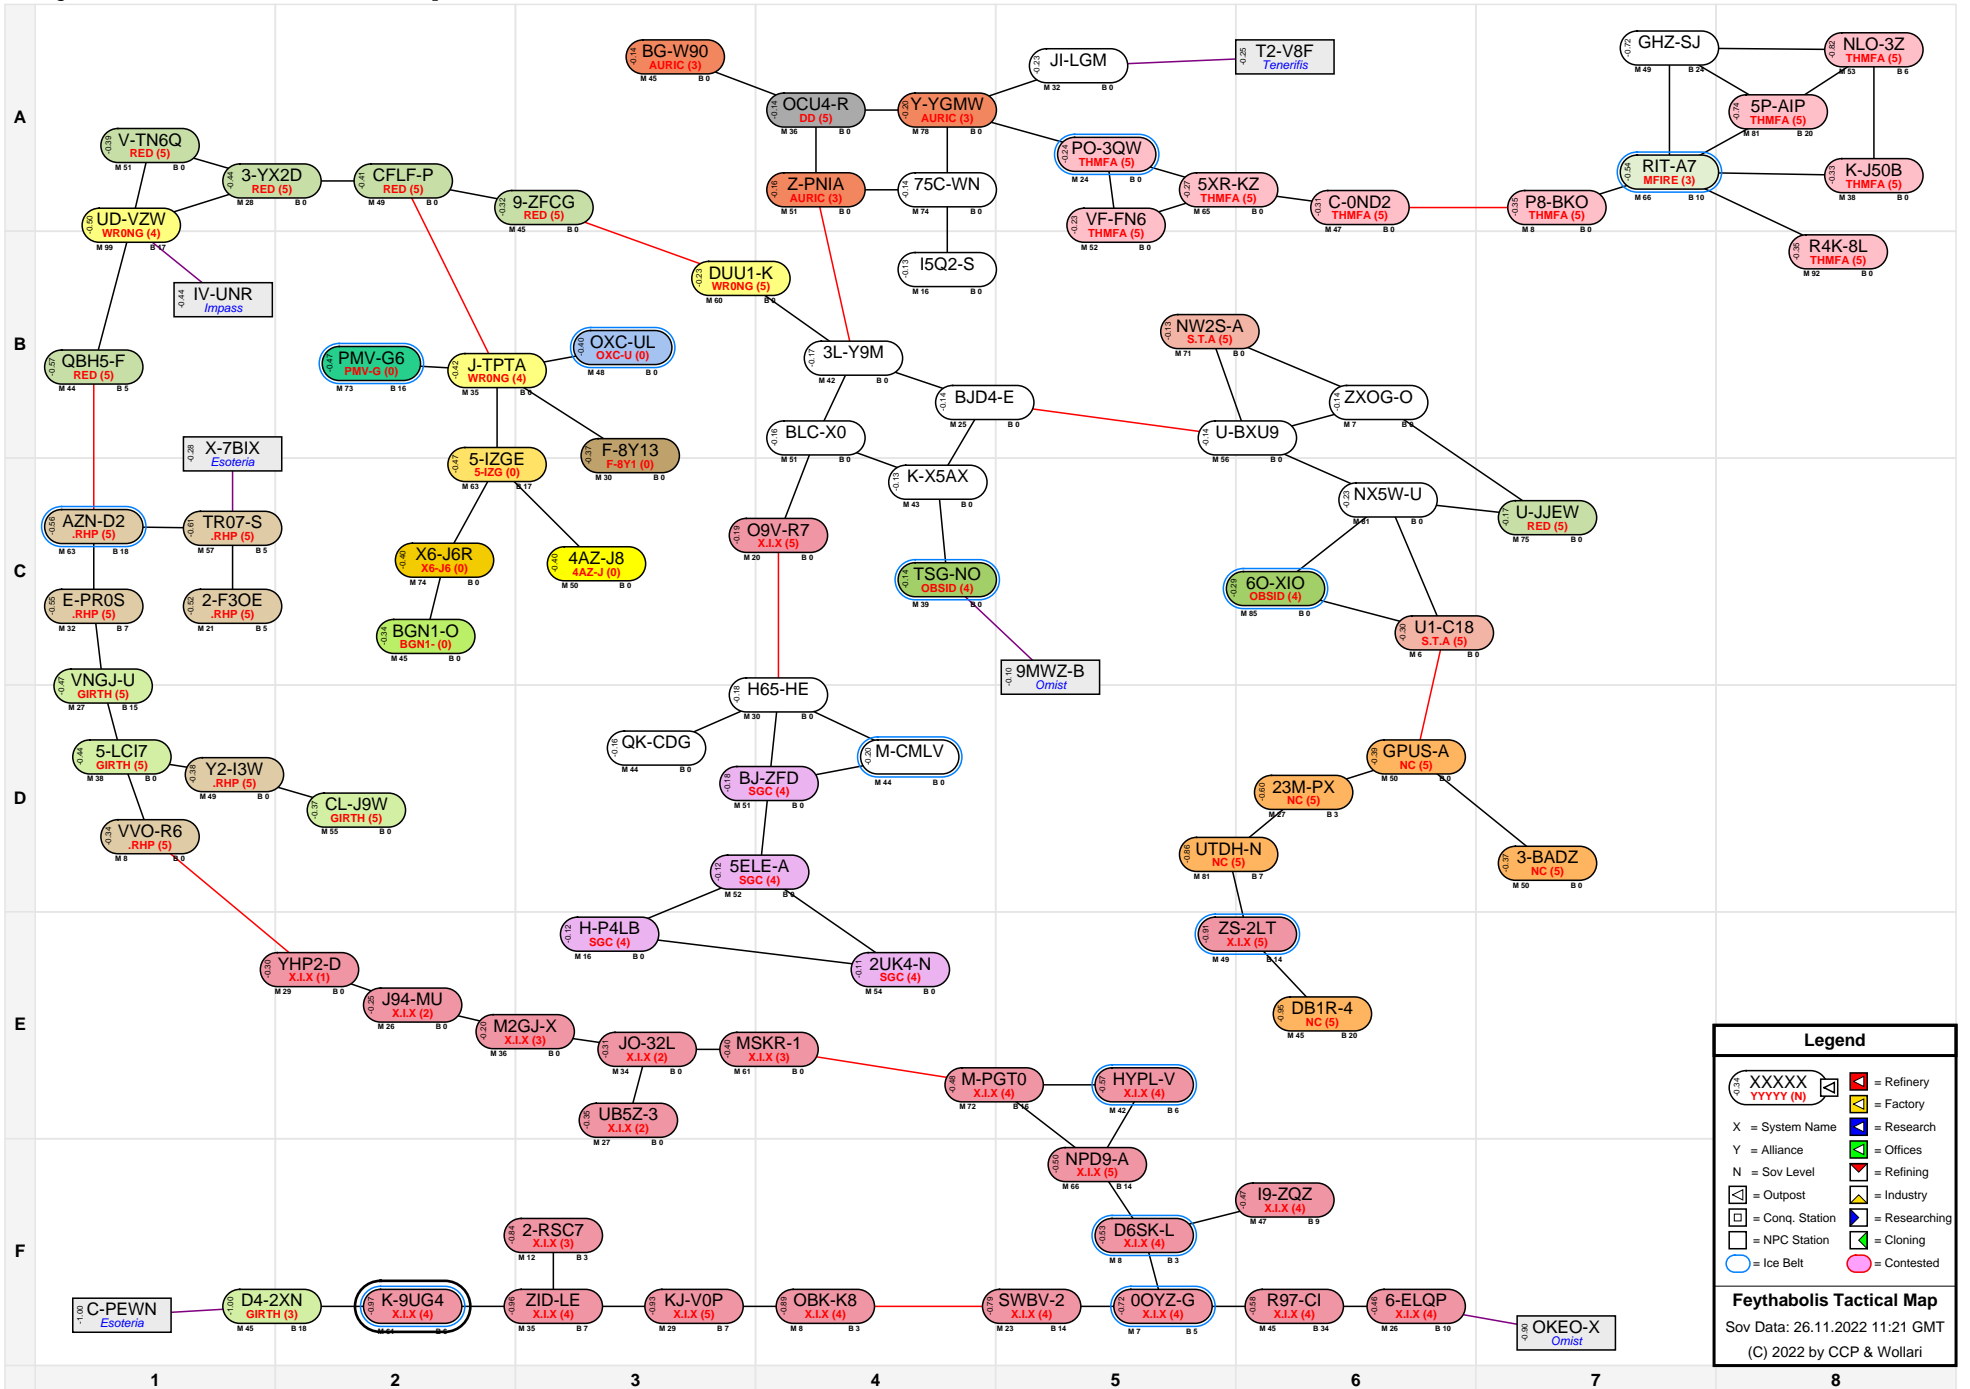

Feythabolis Tactical Map

Legend

- XXXXX (YYYY (N)) = Refinery
- X = System Name
- Y = Alliance
- N = Sov Level
- [Icon] = Outpost
- [Icon] = Conq. Station
- [Icon] = NPC Station
- [Icon] = Ice Belt
- [Icon] = Contested
- [Icon] = Factory
- [Icon] = Research
- [Icon] = Offices
- [Icon] = Refining
- [Icon] = Industry
- [Icon] = Researching
- [Icon] = Cloning

Feythabolis Tactical Map
 Sov Data: 26.11.2022 11:21 GMT
 (C) 2022 by CCP & Wollari