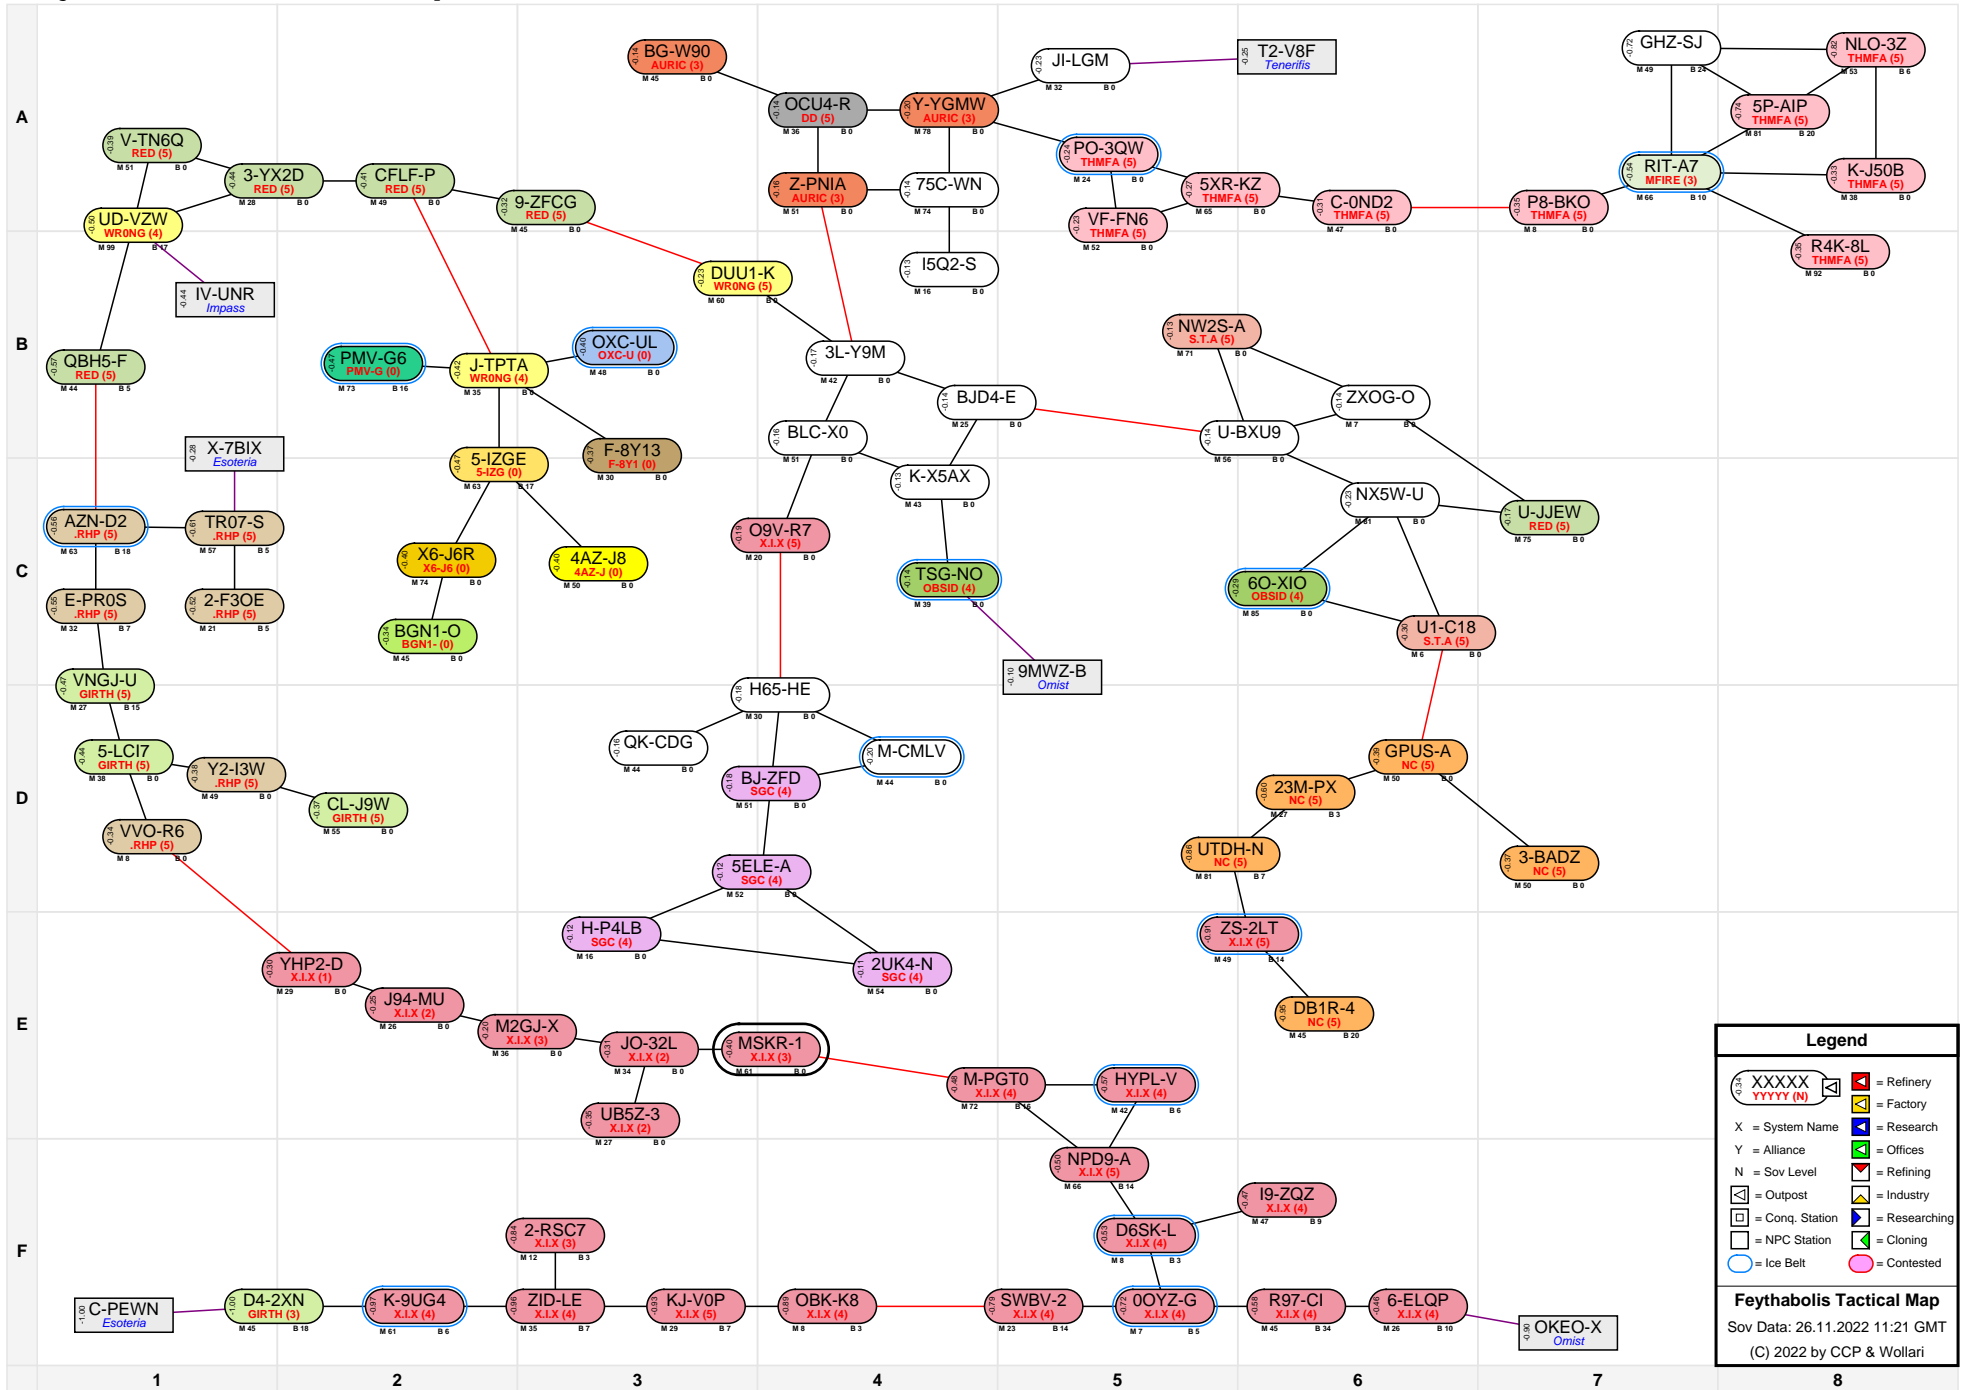

Feythabolis Tactical Map

Legend

- XXXXX (YYYY (N)) = Refinery
- X = System Name
- Y = Alliance
- N = Sov Level
- [Icon] = Outpost
- [Icon] = Conq. Station
- [Icon] = NPC Station
- [Icon] = Ice Belt
- [Icon] = Contested
- [Icon] = Factory
- [Icon] = Research
- [Icon] = Offices
- [Icon] = Refining
- [Icon] = Industry
- [Icon] = Researching
- [Icon] = Cloning

Feythabolis Tactical Map
 Sov Data: 26.11.2022 11:21 GMT
 (C) 2022 by CCP & Wollari