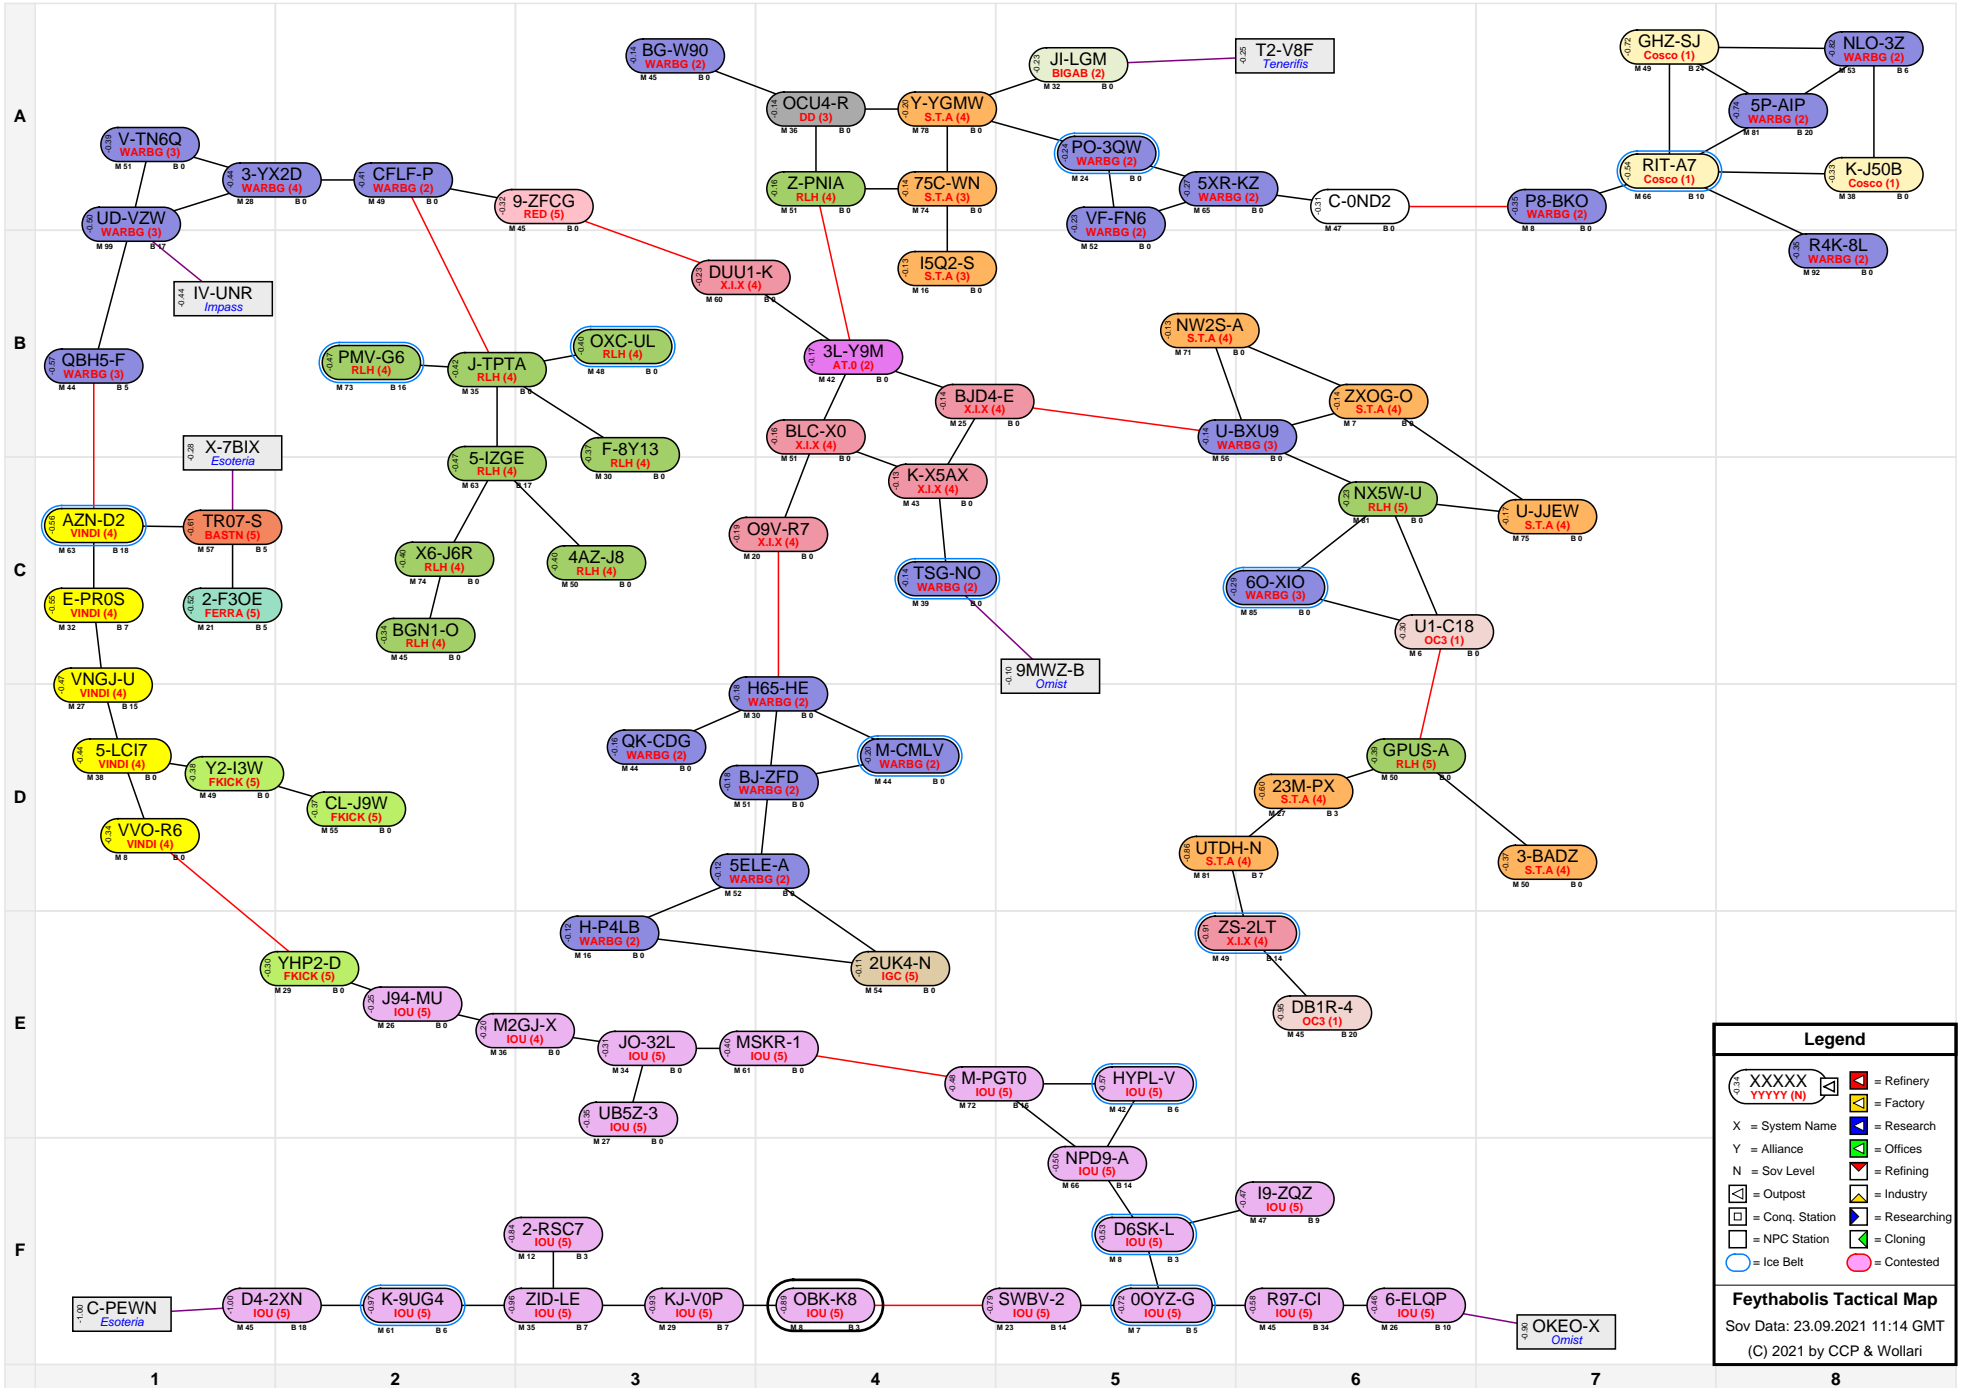

# Feythabolis Tactical Map

**Legend**

- XXXXX (YYYY (N)) = Refinery
- X = System Name
- Y = Alliance
- N = Sov Level
- = Outpost
- = Conq. Station
- = NPC Station
- = Ice Belt
- = Contested
- ▲ = Factory
- ▲ = Research
- ▲ = Offices
- ▲ = Refining
- ▲ = Industry
- ▲ = Researching
- ▲ = Cloning

**Feythabolis Tactical Map**  
 Sov Data: 23.09.2021 11:14 GMT  
 (C) 2021 by CCP & Wollari