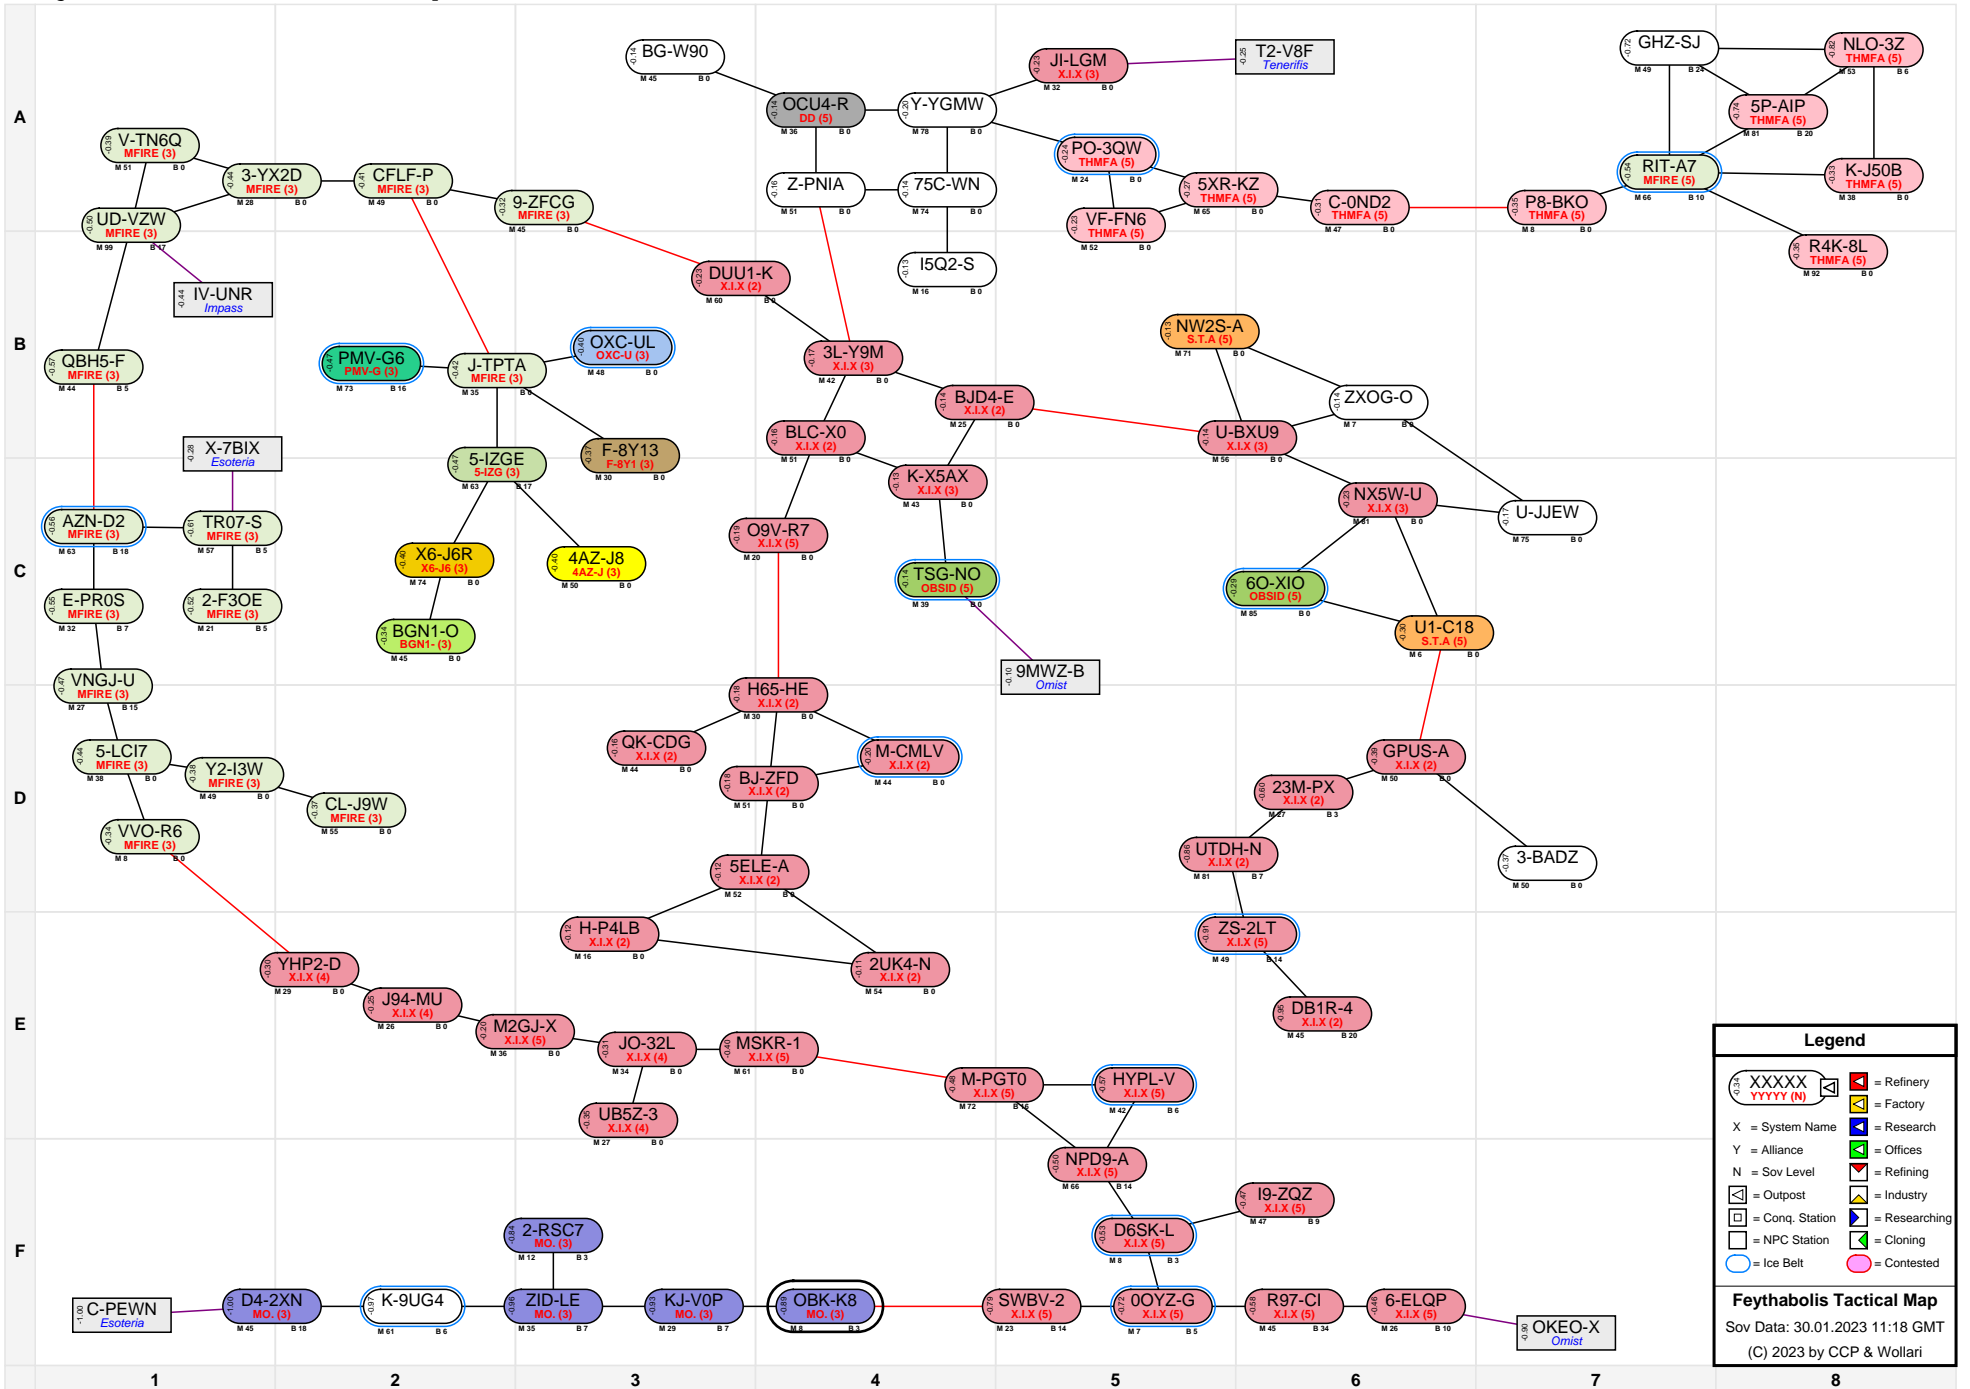

# Feythabolis Tactical Map

**Legend**

- XXXXX (YYYY (N)) = Refinery
- X = System Name
- Y = Alliance
- N = Sov Level
- [Icon] = Outpost
- [Icon] = Conq. Station
- [Icon] = NPC Station
- [Icon] = Factory
- [Icon] = Research
- [Icon] = Offices
- [Icon] = Refining
- [Icon] = Industry
- [Icon] = Researching
- [Icon] = Cloning
- [Icon] = Ice Belt
- [Icon] = Contested

**Feythabolis Tactical Map**  
 Sov Data: 30.01.2023 11:18 GMT  
 (C) 2023 by CCP & Wollari