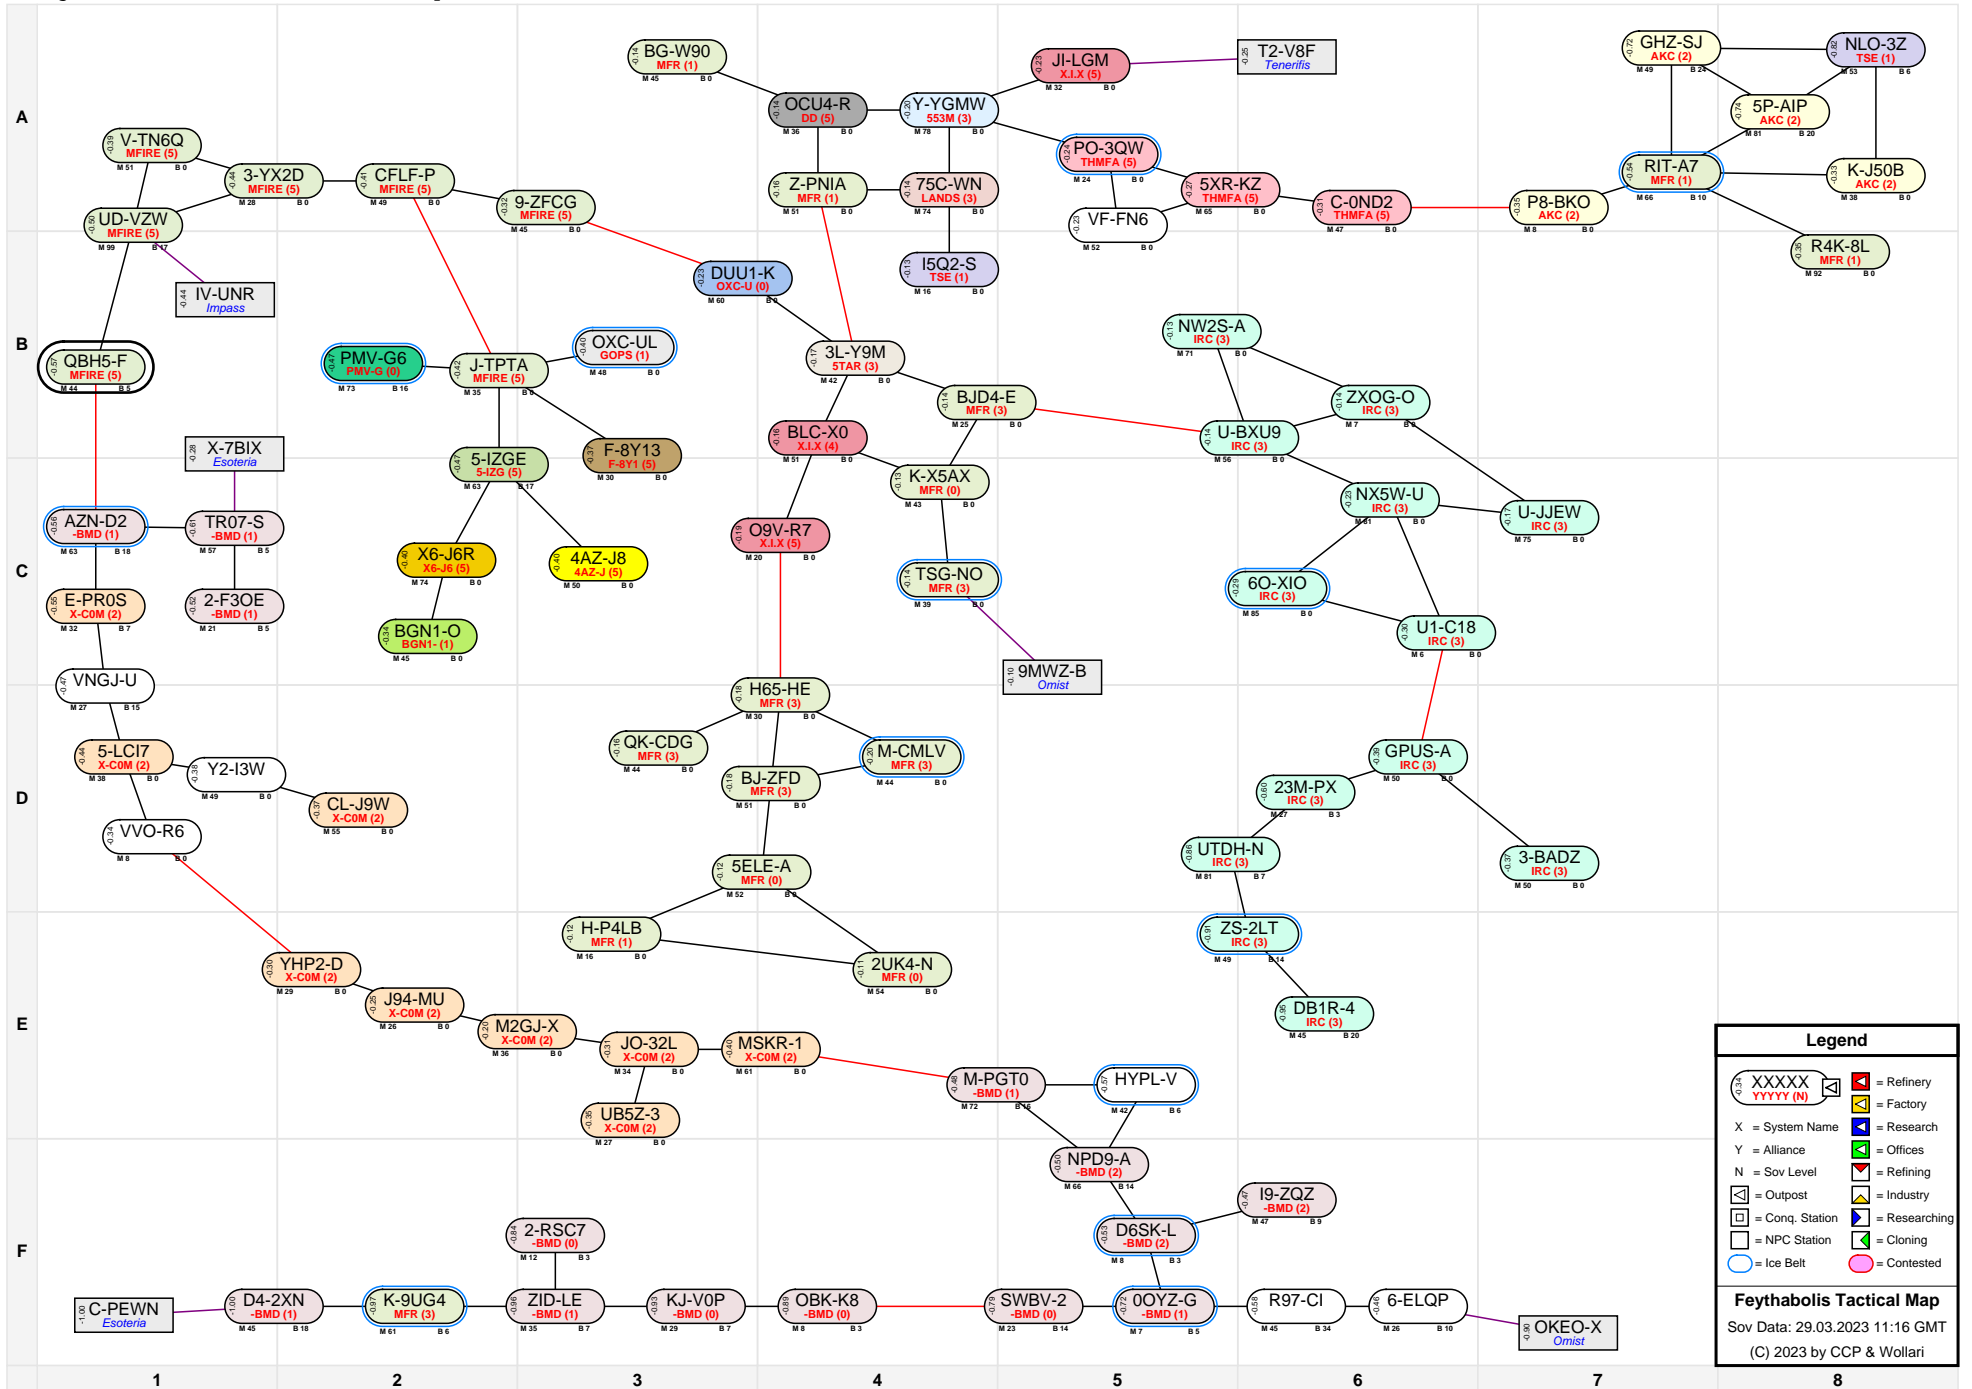

# Feythabolis Tactical Map

**Legend**

- XXXXX (YYYY (N)) = Refinery
- X = System Name
- Y = Alliance
- N = Sov Level
- = Outpost
- = Conq. Station
- = NPC Station
- = Ice Belt
- = Contested
- △ = Factory
- = Research
- = Offices
- = Refining
- = Industry
- = Researching
- = Cloning

**Feythabolis Tactical Map**  
 Sov Data: 29.03.2023 11:16 GMT  
 (C) 2023 by CCP & Wollari