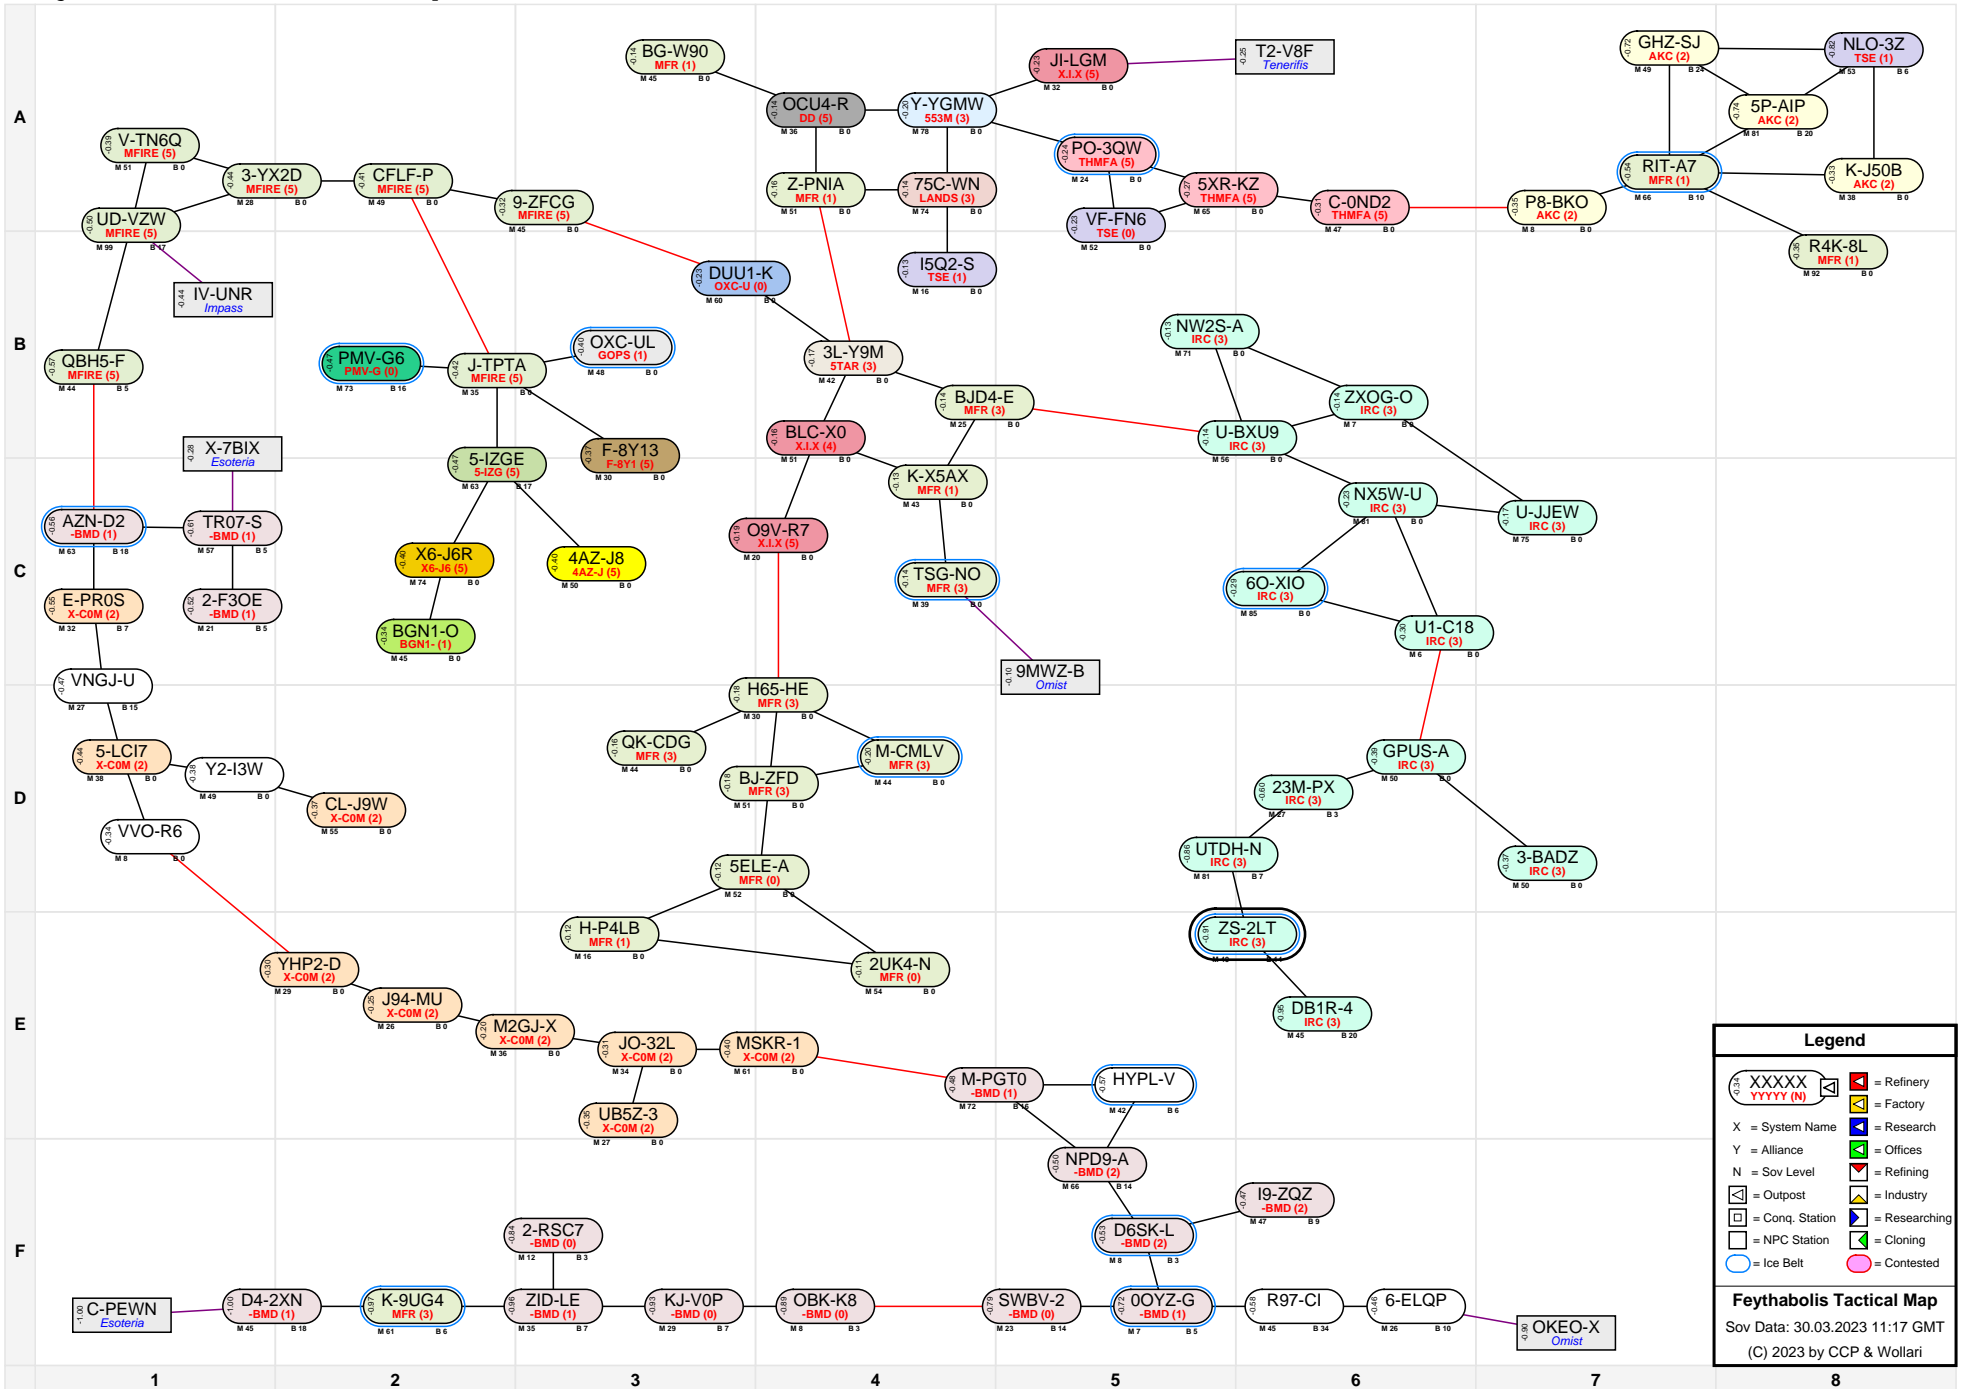

Feythabolis Tactical Map

Legend

- XXXXX (YYYY (N)) = Refinery
- X = System Name
- Y = Alliance
- N = Sov Level
- = Outpost
- = Conq. Station
- = NPC Station
- = Ice Belt
- = Contested
- ▲ = Factory
- ▲ = Research
- ▲ = Offices
- ▲ = Refining
- ▲ = Industry
- ▲ = Researching
- ▲ = Cloning

Feythabolis Tactical Map
 Sov Data: 30.03.2023 11:17 GMT
 (C) 2023 by CCP & Wollari