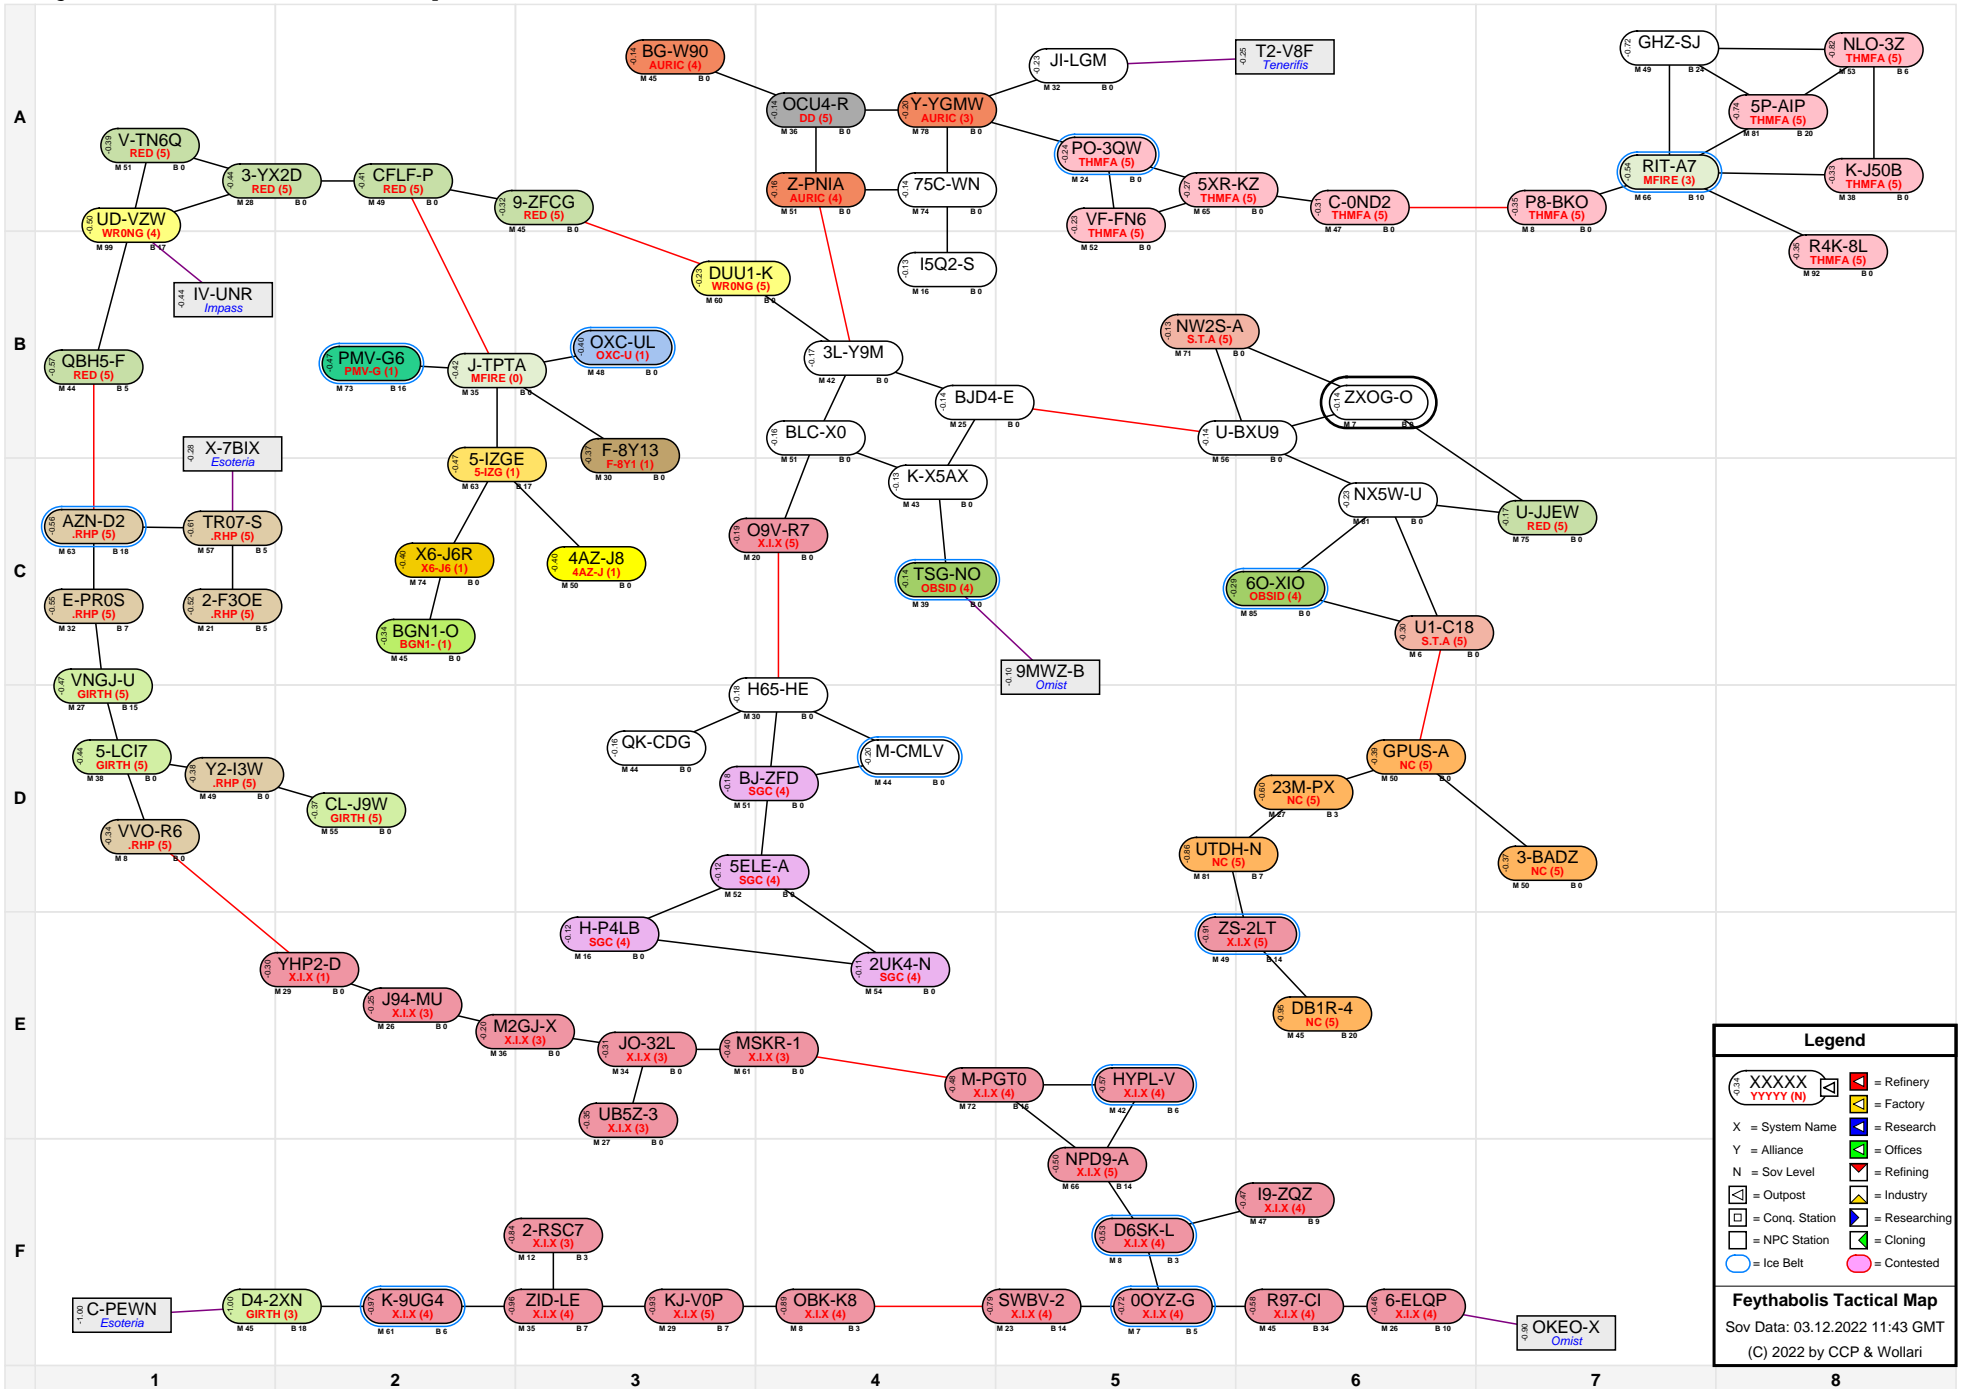

Feythabolis Tactical Map

Legend

- XXXXX (YYYY N) = Refinery
- XXXXX (YYYY N) = Factory
- X = System Name
- Y = Alliance
- N = Sov Level
- [Icon] = Outpost
- [Icon] = Conq. Station
- [Icon] = NPC Station
- [Icon] = Ice Belt
- [Icon] = Contested
- [Icon] = Research
- [Icon] = Offices
- [Icon] = Refining
- [Icon] = Industry
- [Icon] = Researching
- [Icon] = Cloning

Feythabolis Tactical Map
 Sov Data: 03.12.2022 11:43 GMT
 (C) 2022 by CCP & Wollari