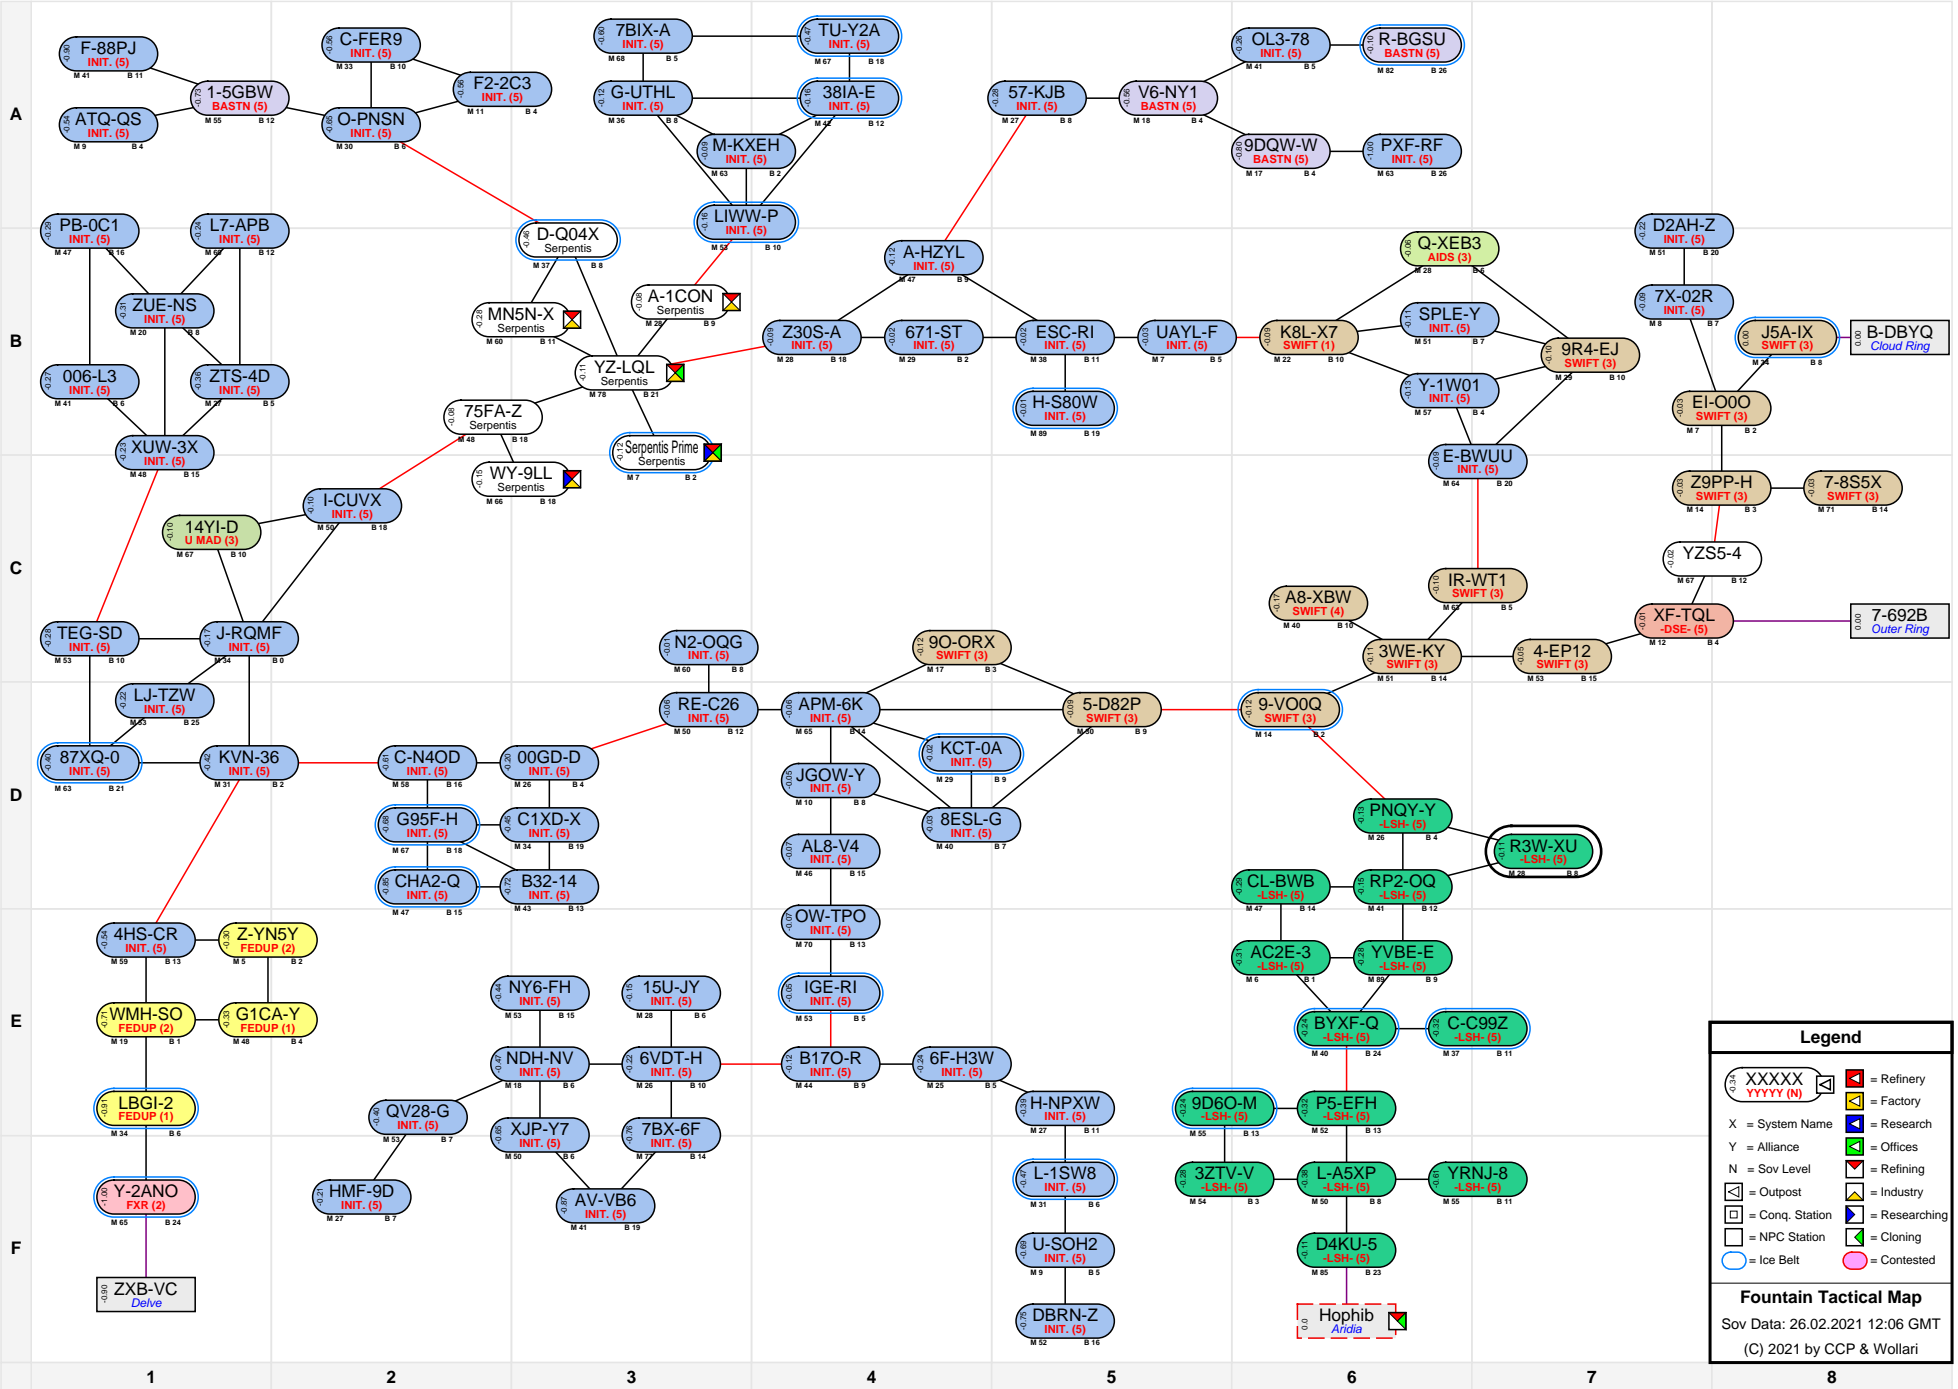

# Fountain Tactical Map

Legend	
	= Refinery
	= Factory
X	= System Name
Y	= Alliance
N	= Sov Level
	= Refining
	= Outpost
	= Conq. Station
	= Researching
	= NPC Station
	= Ice Belt
	= Contested

**Fountain Tactical Map**  
 Sov Data: 26.02.2021 12:06 GMT  
 (C) 2021 by CCP & Wollari